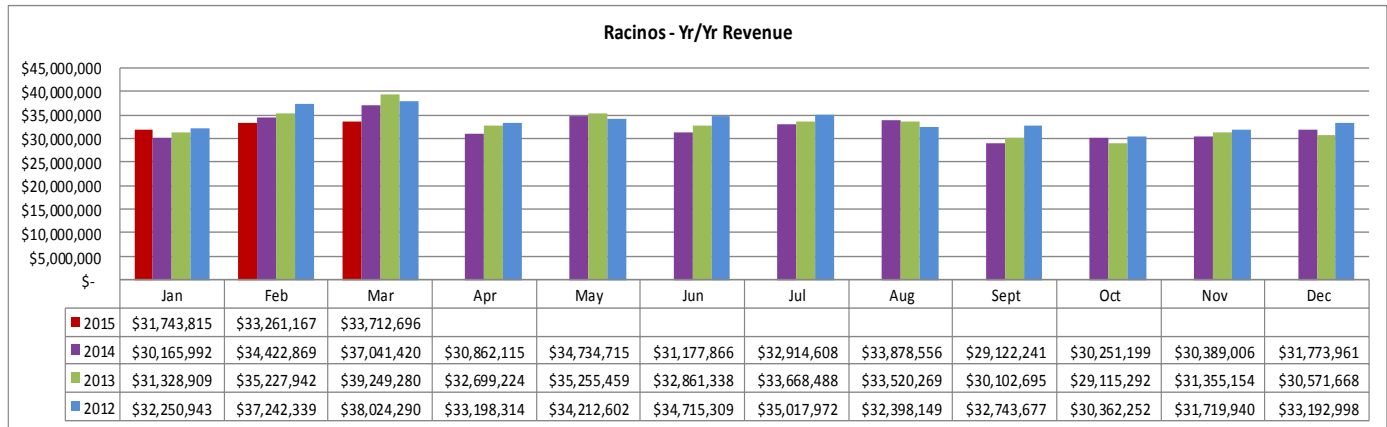

GROSS GAMING REVENUE

Source: Louisiana State Police