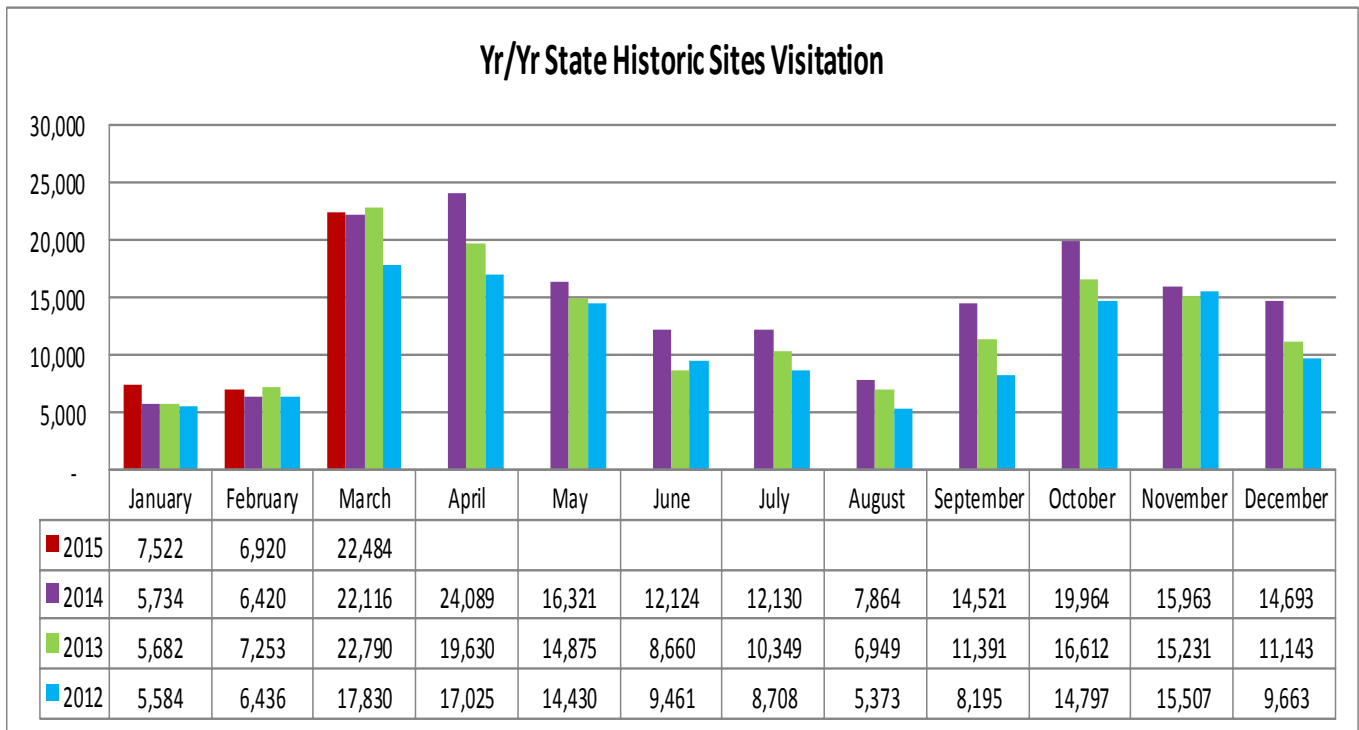

LOUISIANATRAVEL.COM

LouisianaTravel.com website showed a significant increase of 182 percent in total web visits in March 2015 over March 2014.

Source: Google Analytics

STATE PARKS & HISTORIC SITES

Source: Louisiana State Parks