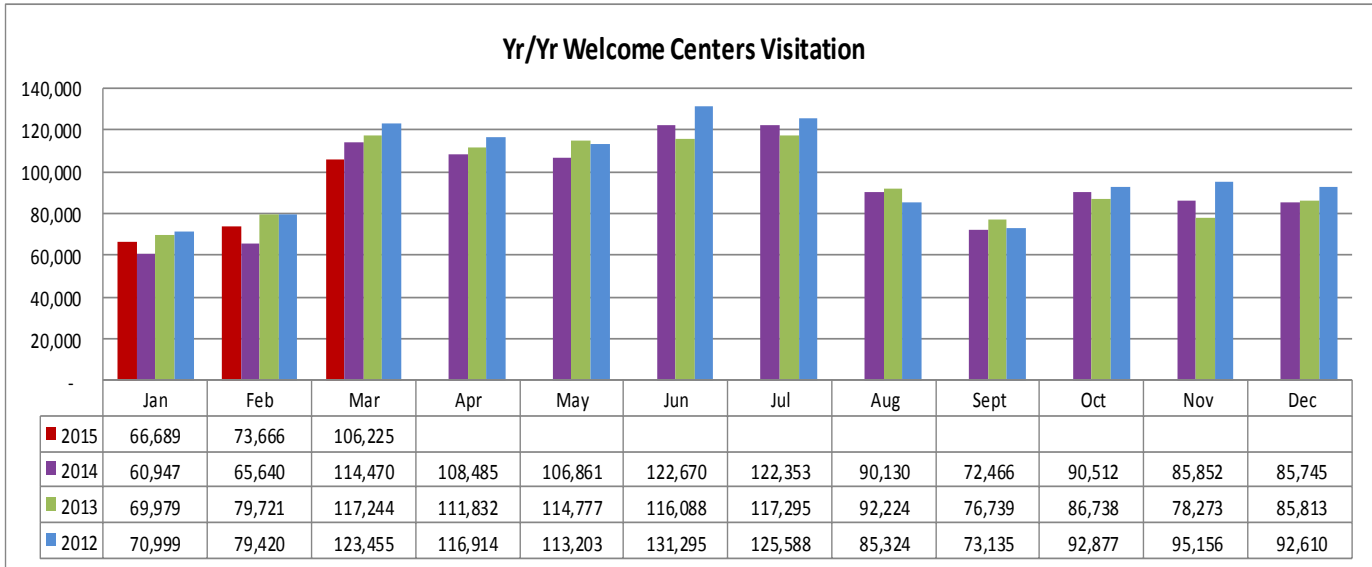

WELCOME CENTERS

Statewide welcome centers had a slight decrease of 7 percent in visitation in March 2015 over March 2014.

Welcome Centers Visitor Totals

International - Mar 2015	
Canada*	3,880
France	922
United Kingdom	601
Mexico	594
Germany	530

States** - Mar 2015	
Texas	21,684
Mississippi	10,336
Alabama	6,217
Florida	5,524
Wisconsin	2,585

Cities** - Mar 2015	
Houston, TX	3,389
Mobile, AL	1,888
Austin, TX	900
San Antonio, TX	836
Eau Claire, WI	795

International Jan - Mar 2015	
Canada*	8,937
France	1,778
United Kingdom	1,393
Mexico	1,322
Germany	979

States** Jan - Mar 2015	
Texas	49,086
Mississippi	22,495
Florida	14,024
Alabama	12,885
Georgia	6,377

Cities** Jan - Mar 2015	
Houston, TX	9,074
Mobile, AL	3,302
Austin, TX	1,796
San Antonio, TX	1,741
Pensacola, FL	1,733

* Includes all of Canadian provinces in total. ** Excludes Louisiana residents.

Source: Louisiana Welcome Centers

For individual Welcome Center visitation numbers, contact Nancy Broussard at nbroussard@crt.la.gov or 225.342.8122.