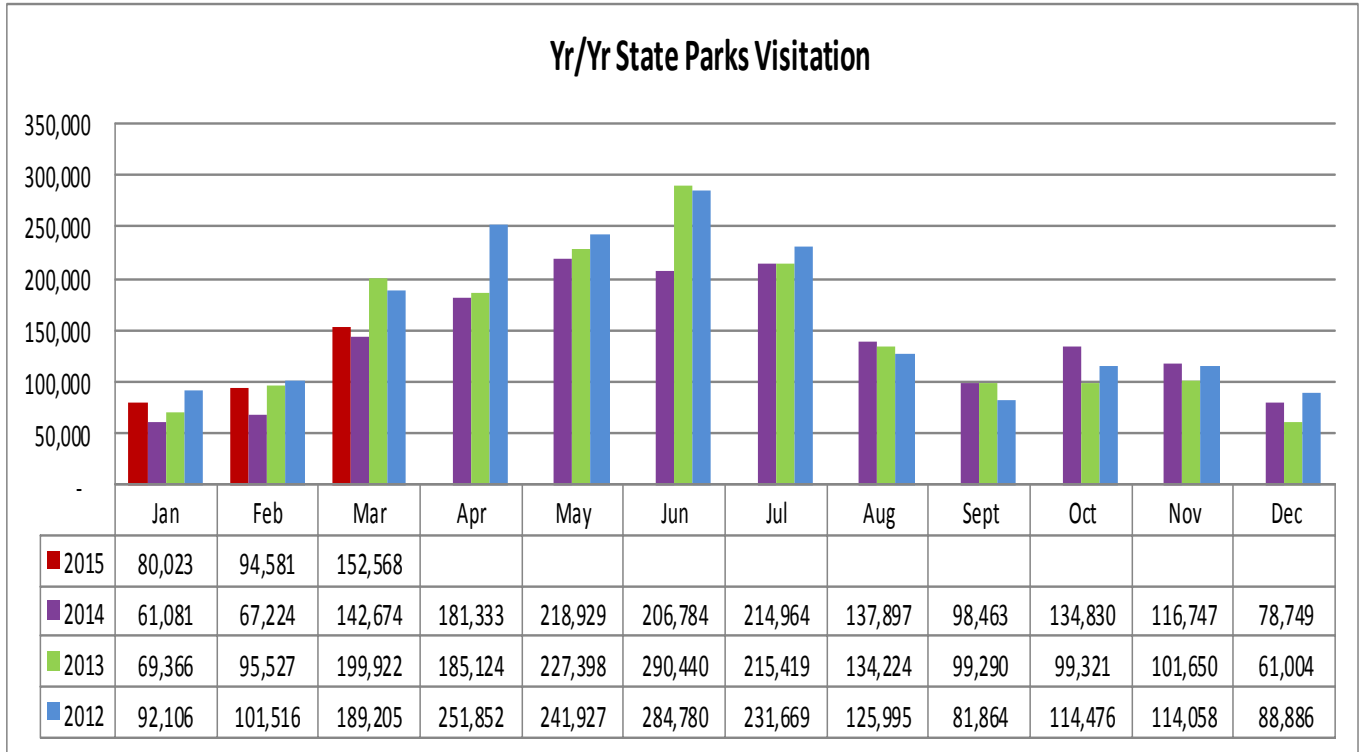

LOUISIANATRAVEL.COM

LouisianaTravel.com website showed a significant increase of 182 percent in total web visits in March 2015 over March 2014.

Source: Google Analytics

STATE PARKS & HISTORIC SITES

Source: Louisiana State Parks

Welcome Centers Visitor Totals

International - Mar 2015	
Canada*	3,880
France	922
United Kingdom	601
Mexico	594
Germany	530

States** - Mar 2015	
Texas	21,684
Mississippi	10,336
Alabama	6,217
Florida	5,524
Wisconsin	2,585