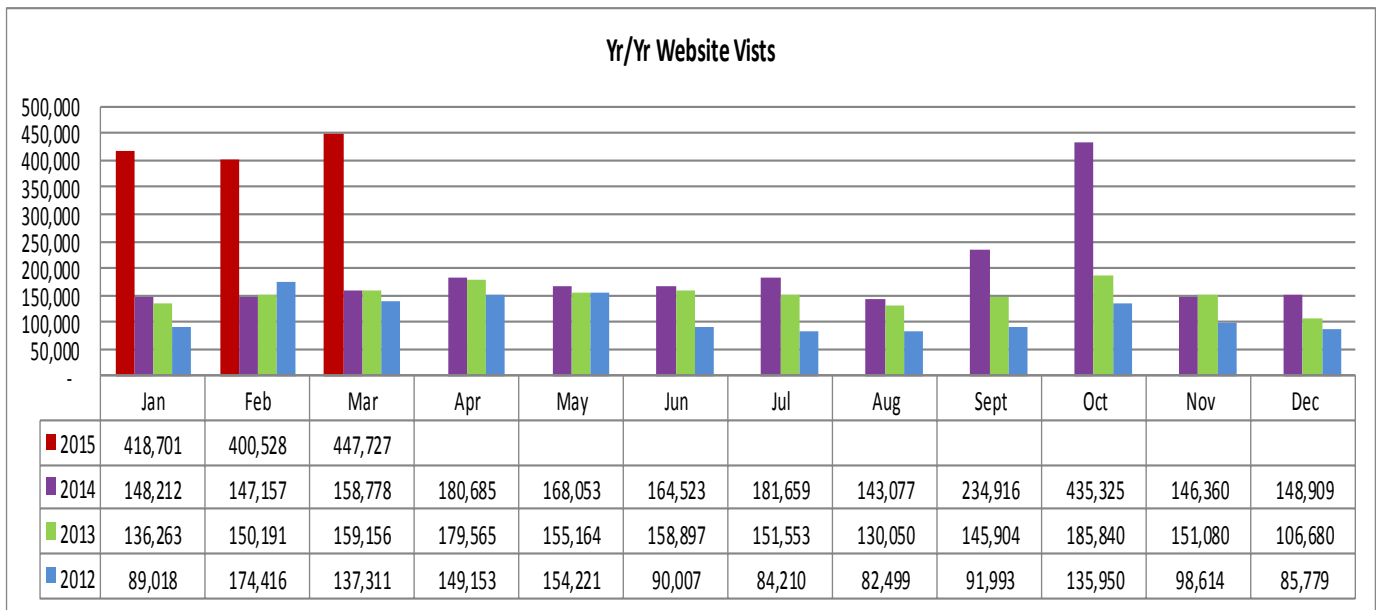

LOUISIANATRAVEL.COM

LouisianaTravel.com website showed a significant increase of 182 percent in total web visits in March 2015 over March 2014.

Source: Google Analytics

STATE PARKS & HISTORIC SITES

Source: Louisiana State Parks