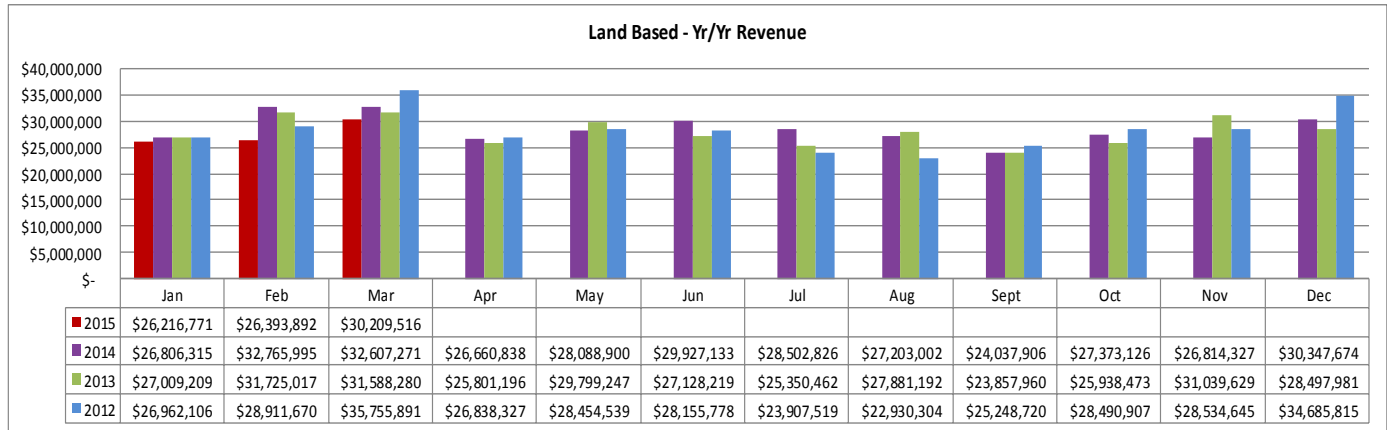

GROSS GAMING REVENUE

Source: Louisiana State Police