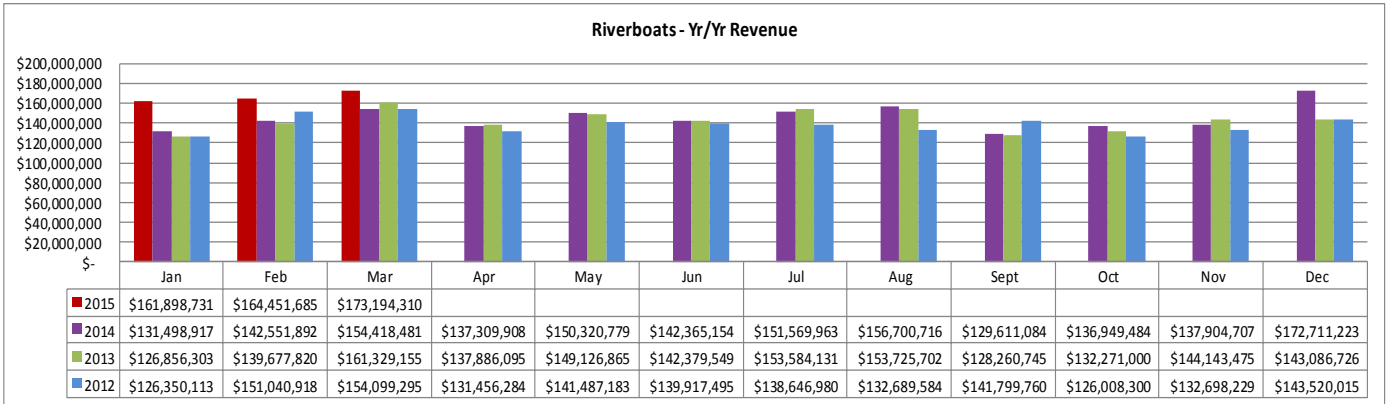

GROSS GAMING REVENUE

Source: Louisiana State Police