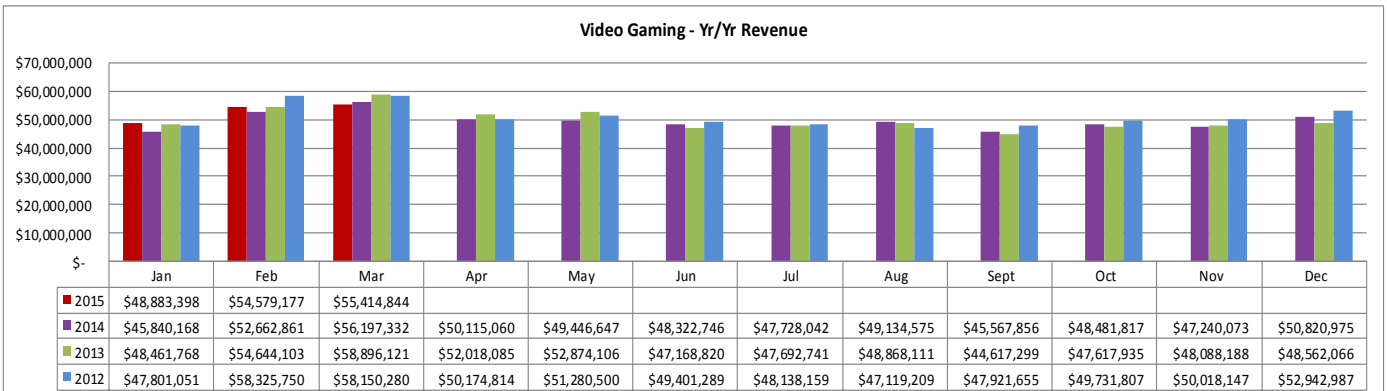

GROSS GAMING REVENUE

Source: Louisiana State Police