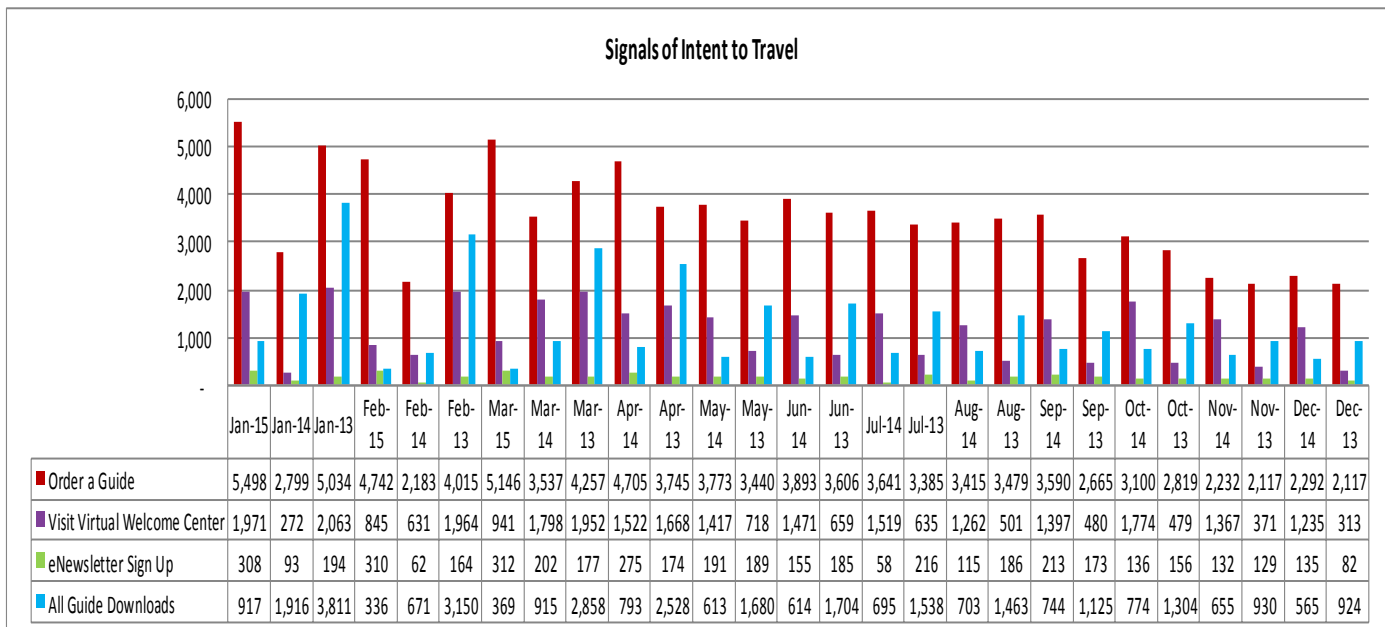

LOUISIANATRAVEL.COM

LouisianaTravel.com website showed a significant increase of 182 percent in total web visits in March 2015 over March 2014.

Source: Google Analytics

STATE PARKS & HISTORIC SITES

Source: Louisiana State Parks

Welcome Centers Visitor Totals

International - Mar 2015	
Canada*	3,880
France	922
United Kingdom	601
Mexico	594
Germany	530

States** - Mar 2015	
Texas	21,684
Mississippi	10,336
Alabama	6,217
Florida	5,524
Wisconsin	2,585

Cities** - Mar 2015	
Houston, TX	3,389
Mobile, AL	1,888
Austin, TX	900
San Antonio, TX	836
Eau Claire, WI	795

International Jan - Mar 2015	
Canada*	8,937
France	1,778
United Kingdom	1,393
Mexico	1,322
Germany	979