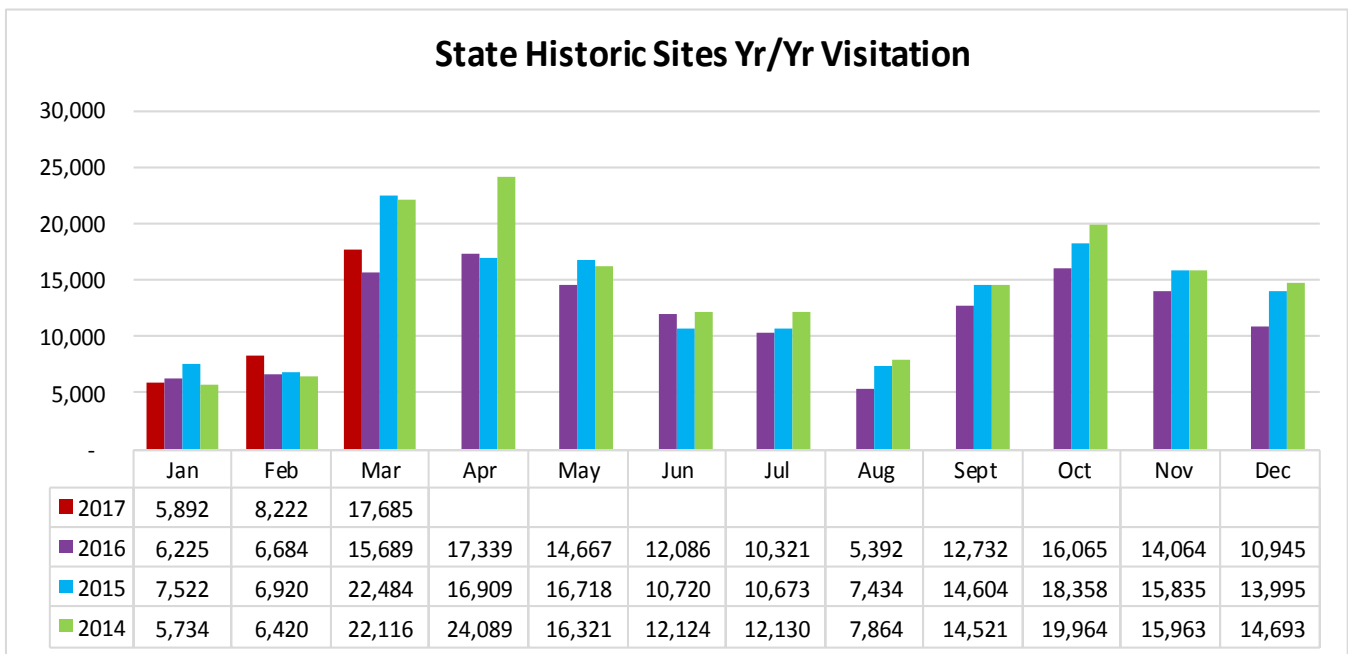

STATE HISTORIC SITES

Source: Louisiana State Parks

For more information, contact Latoya Wells, Reservation System Director, at lwells@crt.la.gov or at 225.342.9519