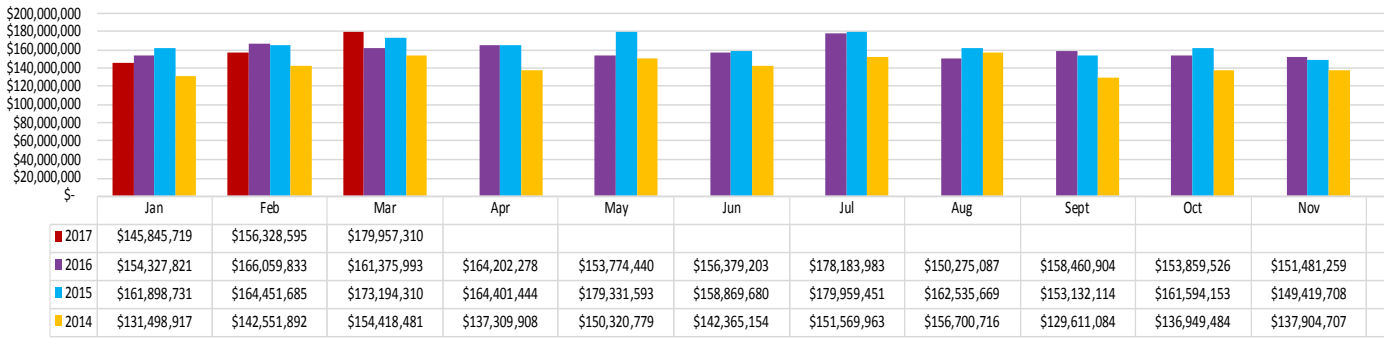

GROSS GAMING REVENUE

Riverboats - Yr/Yr Revenue