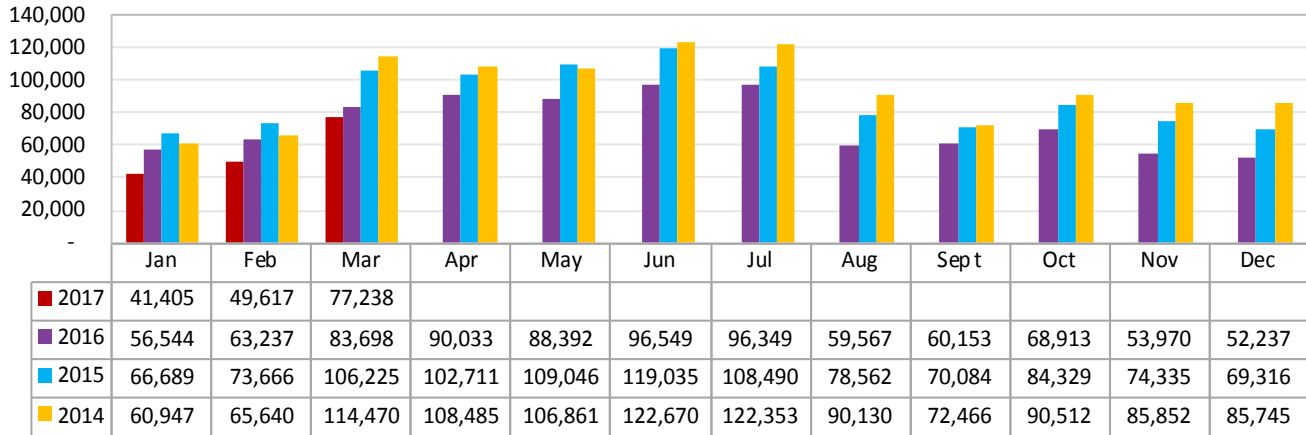

LOUISIANATRAVEL.COM

LouisianaTravel.com website showed a decrease of 8 percent in total web visits in March 2017 over March 2016.

| Signals of Intent to Travel | Mar-17 | Mar-16 | Mar-15 | Mar-14 |
|------------------------------------|---------------|---------------|---------------|---------------|
| Order a Guide | 3,773 | 3,806 | 5,146 | 3,537 |
| Visit Virtual Welcome Center | 1,456 | 1,781 | 941 | 1,798 |
| eNewsletter Sign Up | 245 | 203 | 312 | 202 |
| All Guide Downloads | 287 | 524 | 369 | 915 |

Welcome Centers Yr/Yr Visitation

Statewide welcome centers had a decrease of 7.7 percent in visitation in March 2017 over March 2016.
Note: Vinton remains closed for reconstruction.

Welcome Centers Visitor Totals