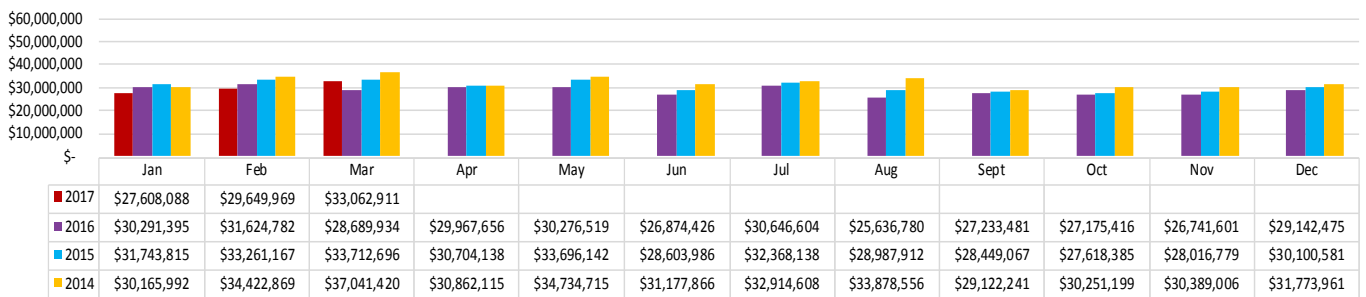

GROSS GAMING REVENUE

Riverboats - Yr/Yr Revenue

Racinos - Yr/Yr Revenue

Land Based - Yr/Yr Revenue

Video Gaming - Yr/Yr Revenue