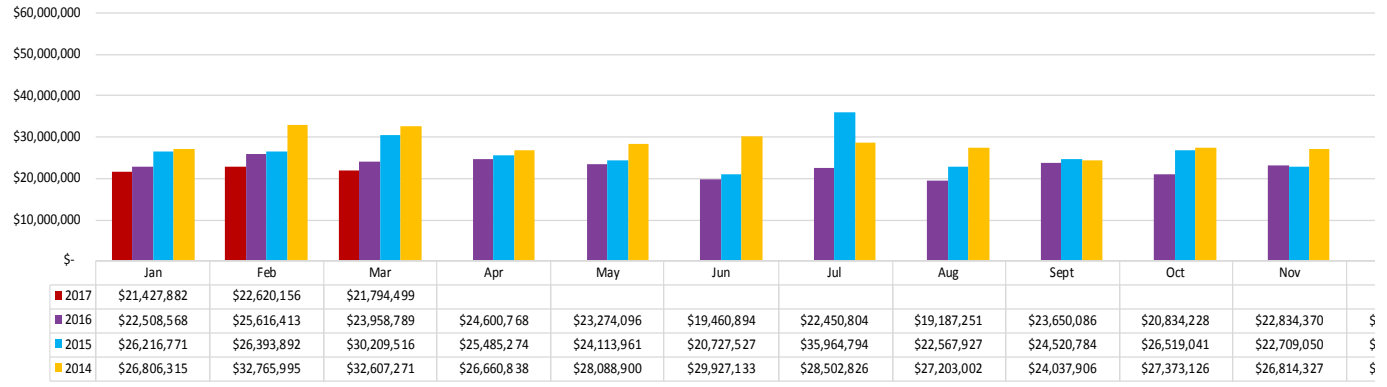

GROSS GAMING REVENUE

Riverboats - Yr/Yr Revenue

Racinos - Yr/Yr Revenue

Land Based - Yr/Yr Revenue

Video Gaming - Yr/Yr Revenue