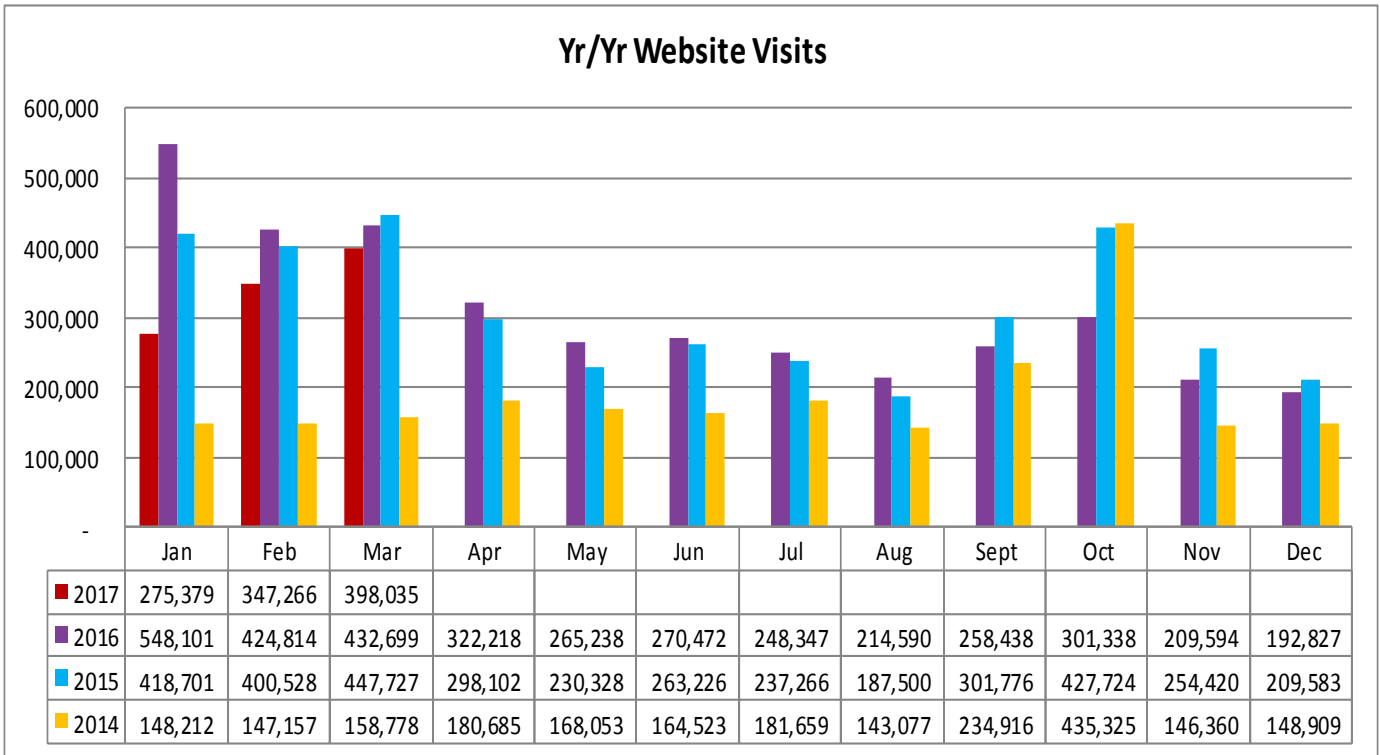

LOUISIANATRAVEL.COM

LouisianaTravel.com website showed a decrease of 8 percent in total web visits in March 2017 over March 2016.

| Signals of Intent to Travel | Mar-17 | Mar-16 | Mar-15 | Mar-14 |
|------------------------------------|---------------|---------------|---------------|---------------|
| Order a Guide | 3,773 | 3,806 | 5,146 | 3,537 |
| Visit Virtual Welcome Center | 1,456 | 1,781 | 941 | 1,798 |
| eNewsletter Sign Up | 245 | 203 | 312 | 202 |
| All Guide Downloads | 287 | 524 | 369 | 915 |

Welcome Centers Yr/Yr Visitation

Statewide welcome centers had a decrease of 7.7 percent in visitation in March 2017 over March 2016.
Note: Vinton remains closed for reconstruction.

Welcome Centers Visitor Totals