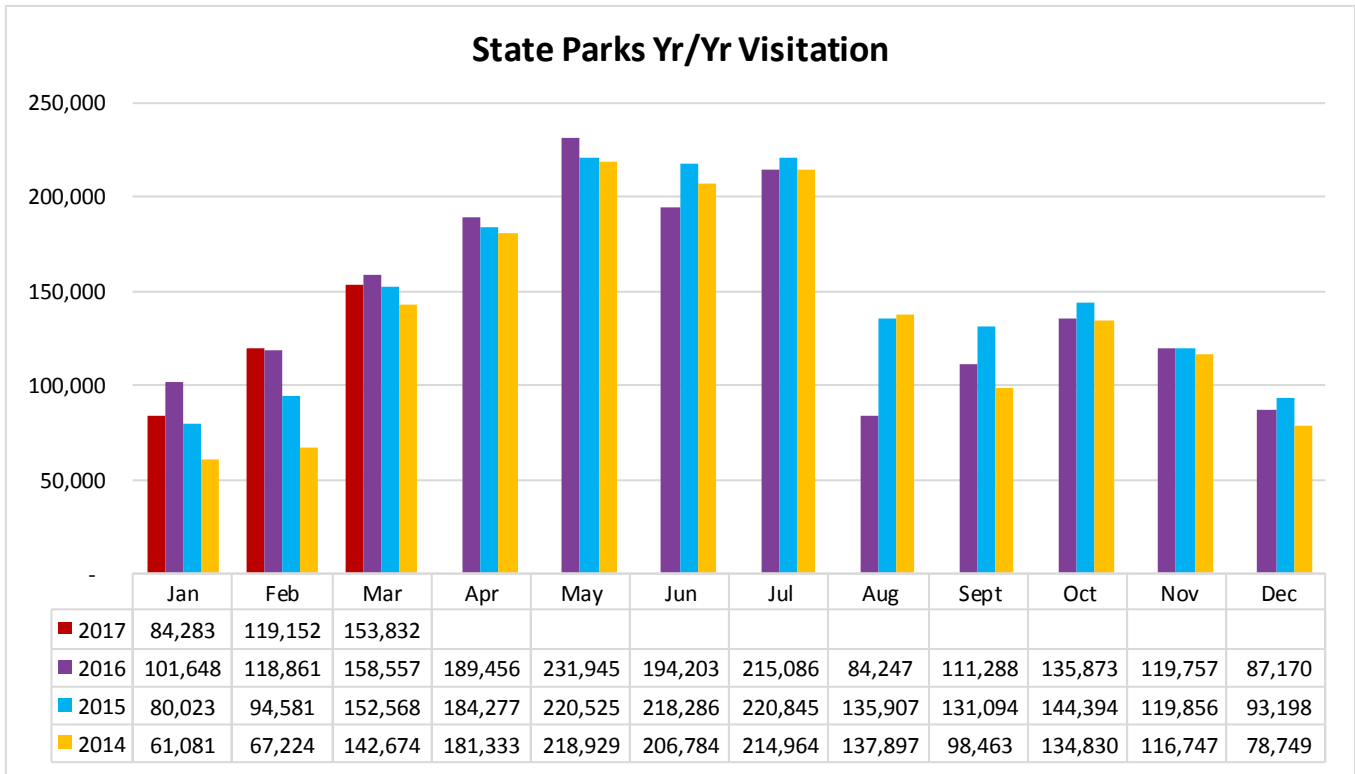

STATE PARKS