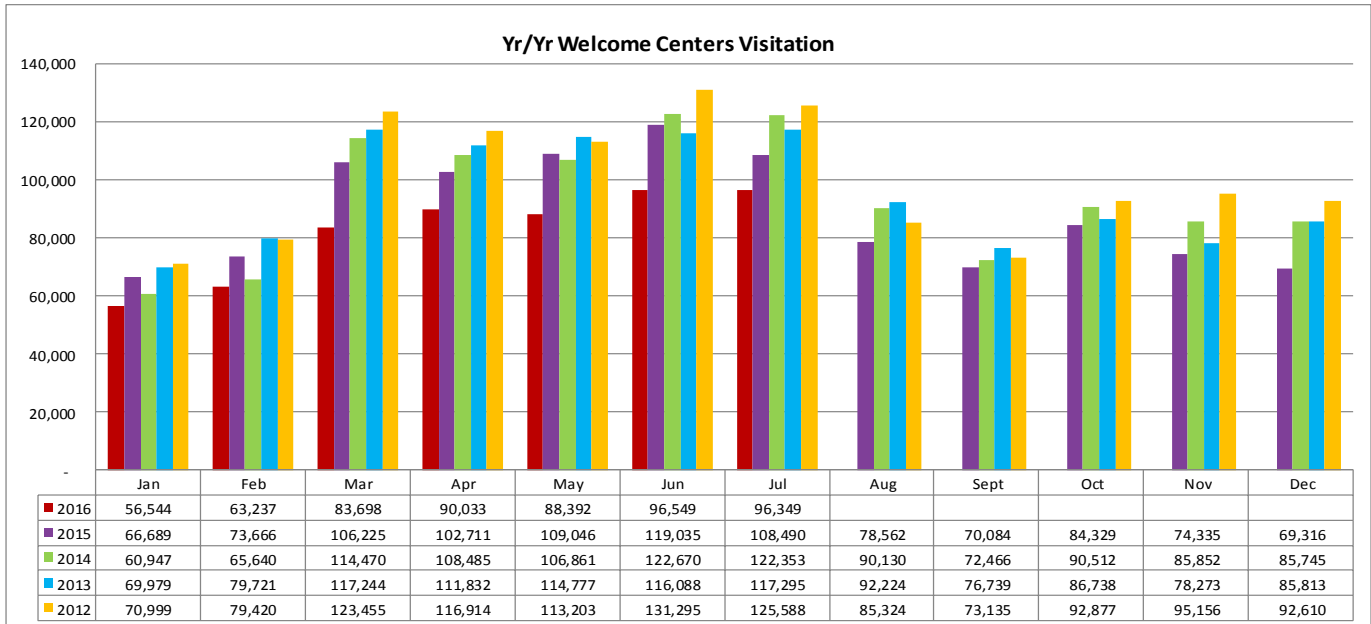

WELCOME CENTERS

Statewide welcome centers had a decrease of 11 percent in visitation in July 2016 over July 2015.
Note: Capitol Park closed to visitors in July 2015 & Vinton remains closed for reconstruction.

Welcome Centers Visitor Totals

International - July 2016	
France	757
Canada*	609
Mexico	426
Germany	367
United Kingdom	362

States** - July 2016	
Texas	23,809
Mississippi	7,330
Florida	6,144
Alabama	5,312
Georgia	3,099

Cities** - July 2016	
Houston, TX	2,249
Mobile, AL	1,143
Fort Worth, TX	998
San Antonio, TX	881
Dallas, TX	772

International Jan - July 2016	
Canada*	9,551
France	6,438
United Kingdom	4,723
Mexico	4,187
Germany	3,706

States** Jan - July 2016	
Texas	104,453
Mississippi	49,640
Florida	37,761
Alabama	35,979
Georgia	16,322

Cities** Jan - July 2016	
Houston, TX	12,208
Mobile, AL	7,518
Fort Worth, TX	4,466
Pensacola, FL	4,157
Jackson, MS	3,924

* Includes all of Canadian provinces in total. ** Excludes Louisiana residents.

Source: Louisiana Welcome Centers

For individual Welcome Center visitation numbers, contact Nancy Broussard at nbroussard@crt.la.gov or 225.342.8122.