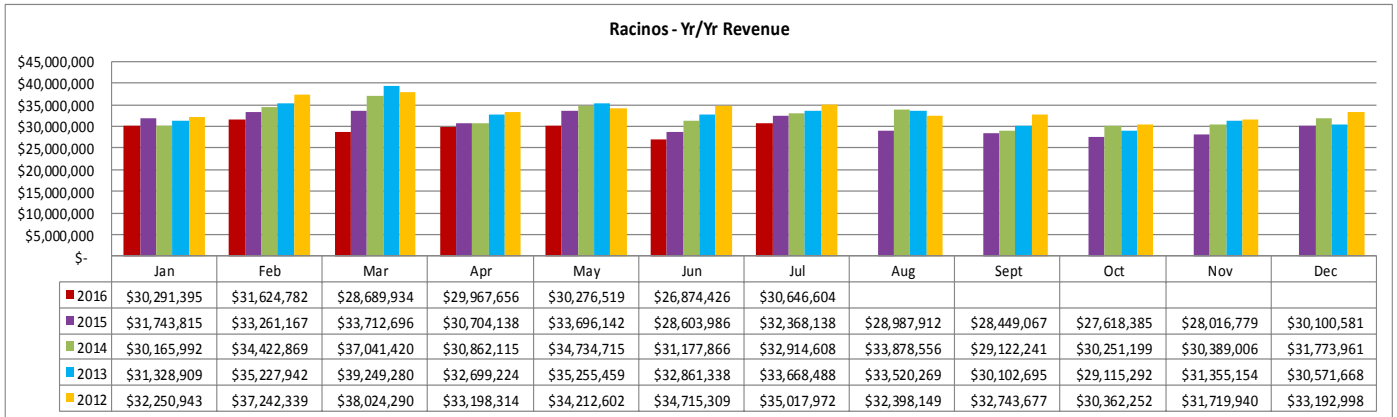

GROSS GAMING REVENUE

Source: Louisiana State Police