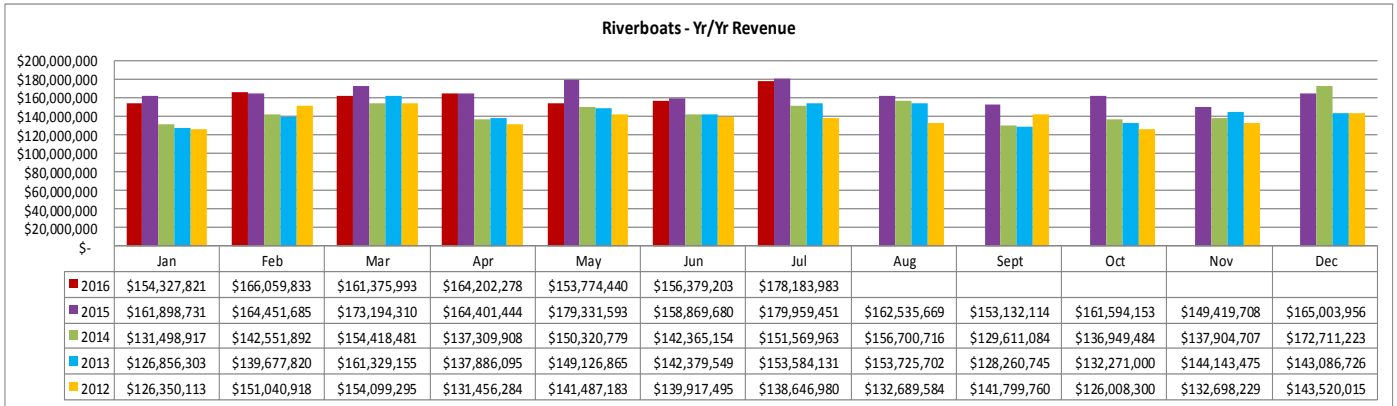

GROSS GAMING REVENUE

Source: Louisiana State Police