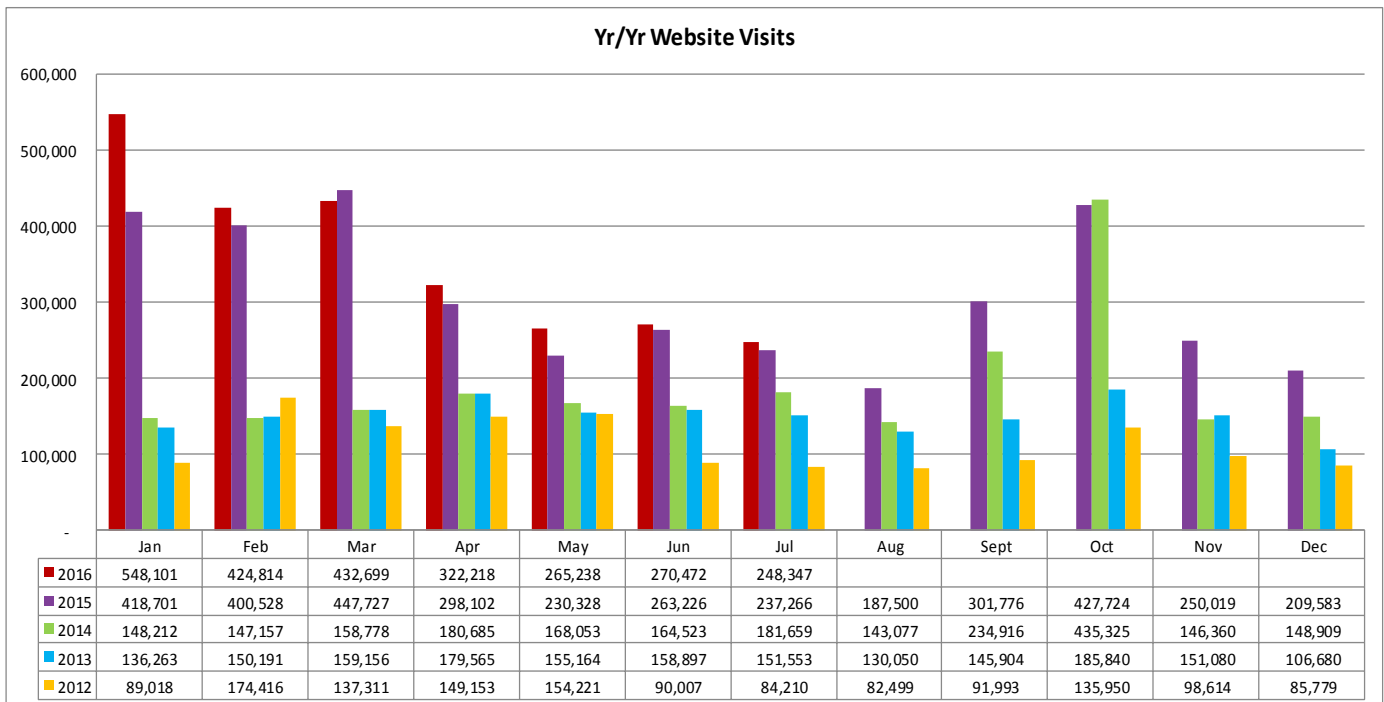

LOUISIANATRAVEL.COM

LouisianaTravel.com website showed a slight increase of 4.7 percent in total web visits in July 2016 over July 2015.

Source: Google Analytics

STATE PARKS

STATE HISTORIC SITES

Source: Louisiana State Parks

For more information, contact Latoya Wells, Reservation System Director, at lwells@crt.la.gov or at 225.342.9519

WELCOME CENTERS

Statewide welcome centers had a decrease of 11 percent in visitation in July 2016 over July 2015.
Note: Capitol Park closed to visitors in July 2015 & Vinton remains closed for reconstruction.