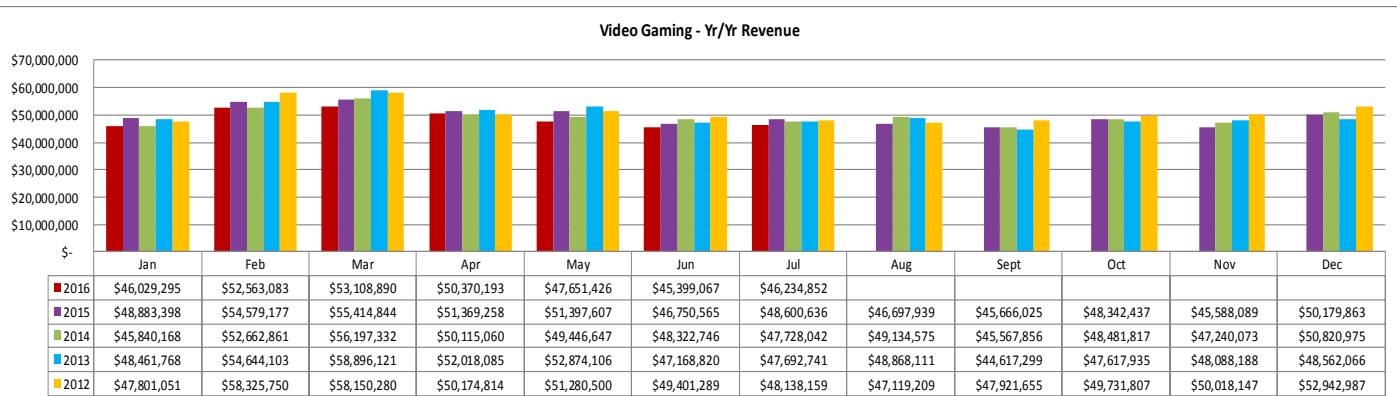

GROSS GAMING REVENUE

Source: Louisiana State Police