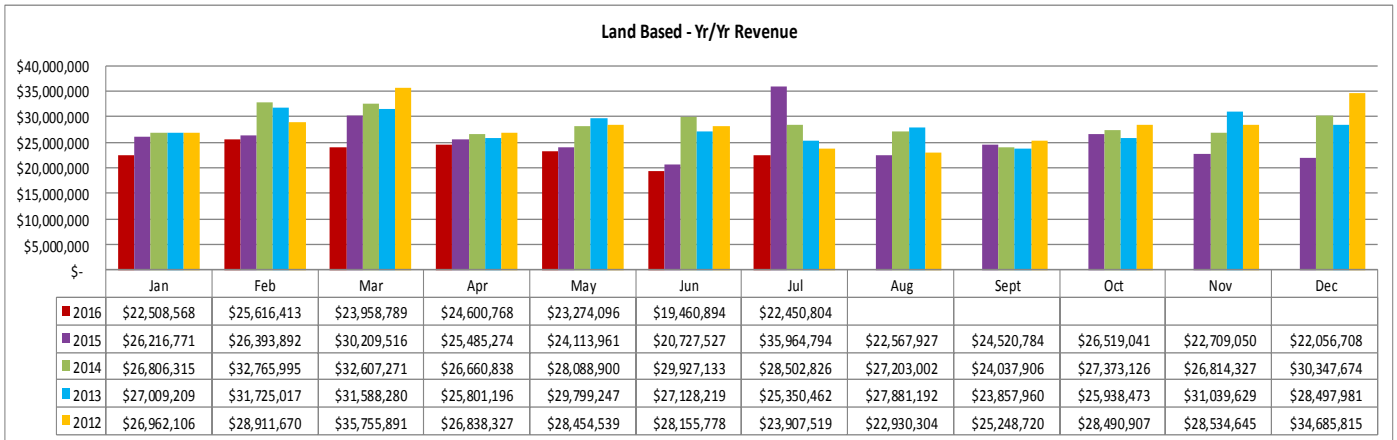

GROSS GAMING REVENUE

Source: Louisiana State Police