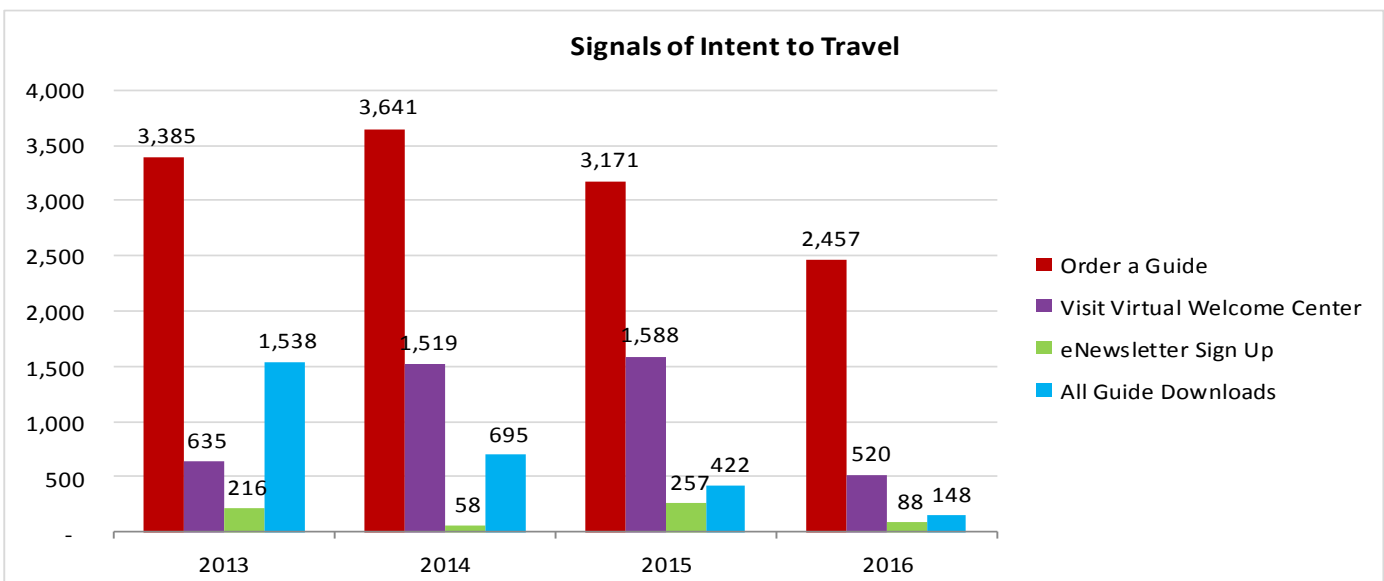

LOUISIANATRAVEL.COM

LouisianaTravel.com website showed a slight increase of 4.7 percent in total web visits in July 2016 over July 2015.

Source: Google Analytics

STATE PARKS

STATE HISTORIC SITES

Source: Louisiana State Parks