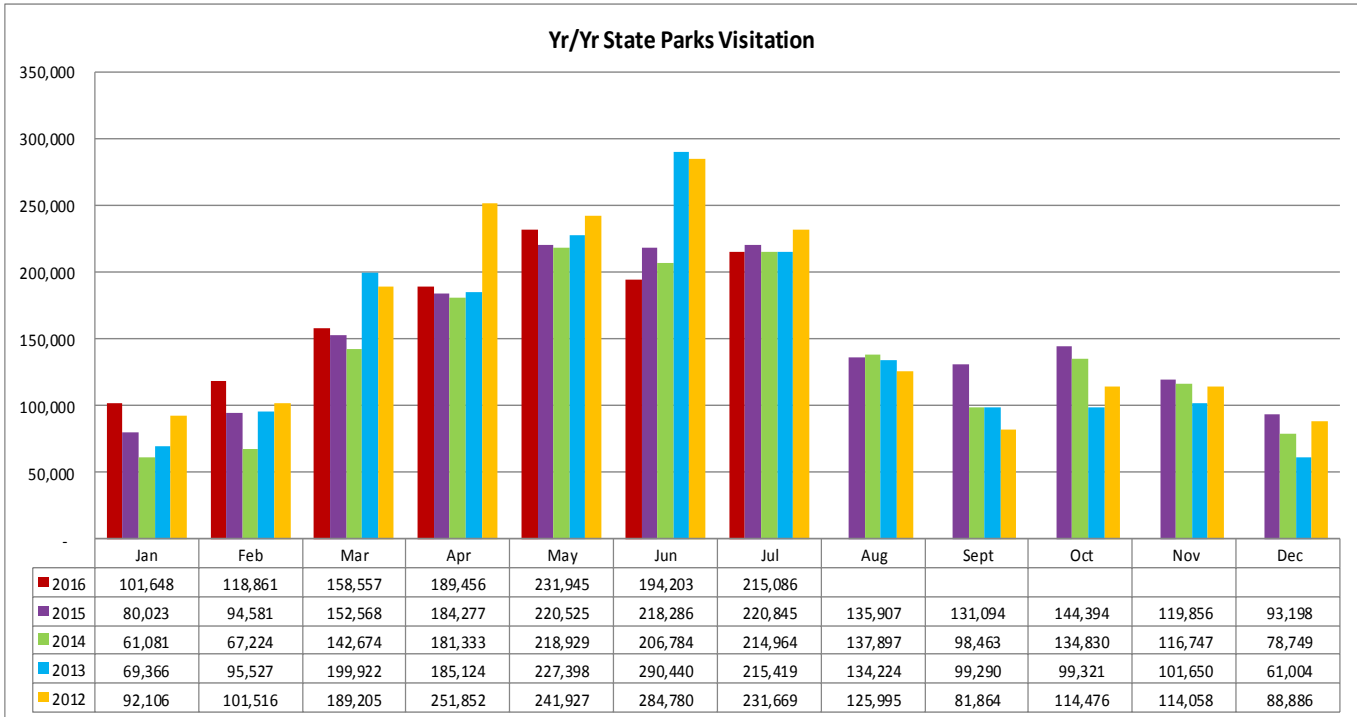

LOUISIANATRAVEL.COM

LouisianaTravel.com website showed a slight increase of 4.7 percent in total web visits in July 2016 over July 2015.

Source: Google Analytics

STATE PARKS

STATE HISTORIC SITES

Source: Louisiana State Parks

For more information, contact Latoya Wells, Reservation System Director, at lwells@crt.la.gov or at 225.342.9519

WELCOME CENTERS

Statewide welcome centers had a decrease of 11 percent in visitation in July 2016 over July 2015.
Note: Capitol Park closed to visitors in July 2015 & Vinton remains closed for reconstruction.

Welcome Centers Visitor Totals

International - July 2016	
France	757
Canada*	609
Mexico	426
Germany	367
United Kingdom	362

States** - July 2016	
Texas	23,809
Mississippi	7,330
Florida	6,144
Alabama	5,312
Georgia	3,099