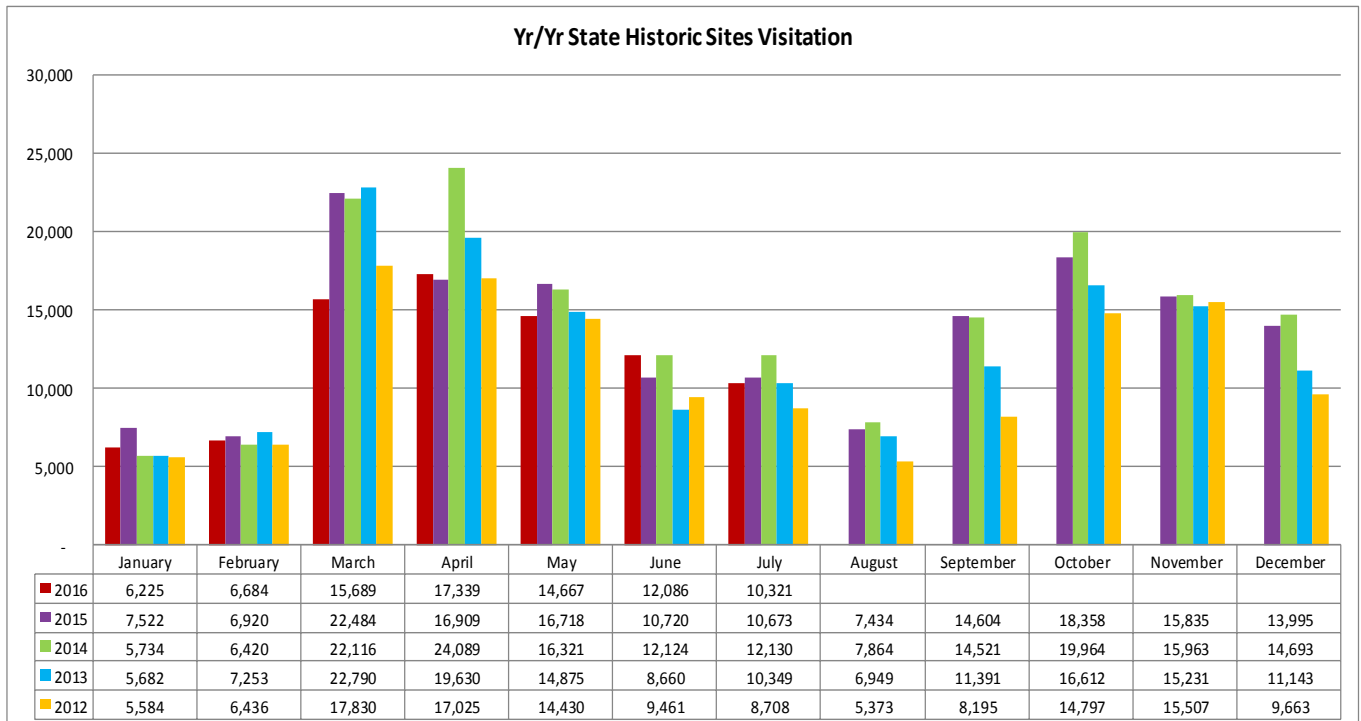

LOUISIANATRAVEL.COM

LouisianaTravel.com website showed a slight increase of 4.7 percent in total web visits in July 2016 over July 2015.

Source: Google Analytics

STATE PARKS

STATE HISTORIC SITES

Source: Louisiana State Parks

Welcome Centers Visitor Totals

International - July 2016	
France	757
Canada*	609
Mexico	426
Germany	367
United Kingdom	362

States** - July 2016	
Texas	23,809
Mississippi	7,330
Florida	6,144
Alabama	5,312
Georgia	3,099