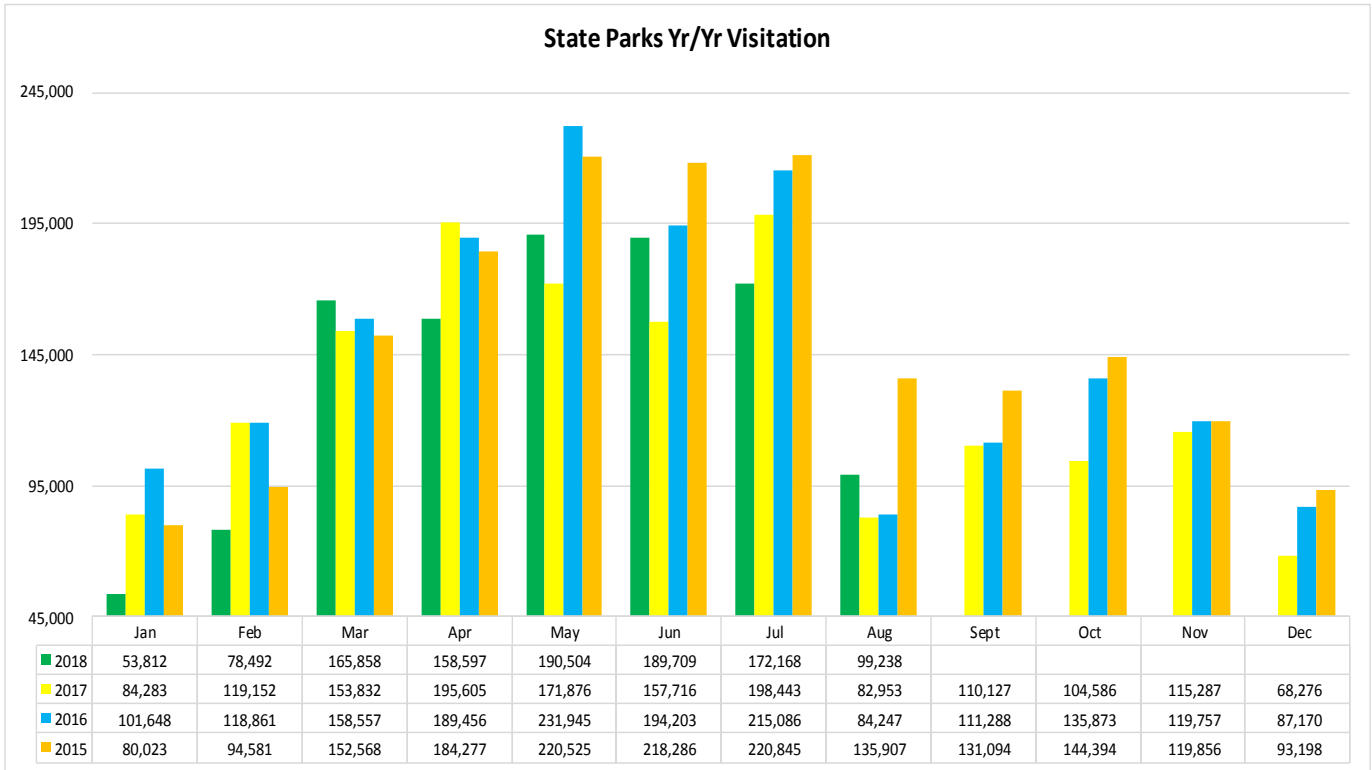

### LOUISIANATRAVEL.COM

LouisianaTravel.com website showed a significant increase of 23.5 percent in total web visits in July 2018 over July 2017.

Source: Google Analytics

## STATE PARKS

## Welcome Centers Yr/Yr Visitation

Statewide welcome centers had a slight decrease of 14.4 percent in visitation in July 2018 over July 2017.

Note: Vinton Welcome Center remains closed for reconstruction. The Vidalia Welcome Center permanently closed to visitors in March and Alexandria I-49 Welcome Center permanently closed to visitors in April.

## Welcome Centers Visitor Totals

International - July 2018	
Mexico	1,873
France	815
Canada*	589
Germany	435
United Kingdom	371

States** - July 2018	
Texas	19,457
Mississippi	5,482
Florida	5,276
Alabama	3,773
Georgia	2,273