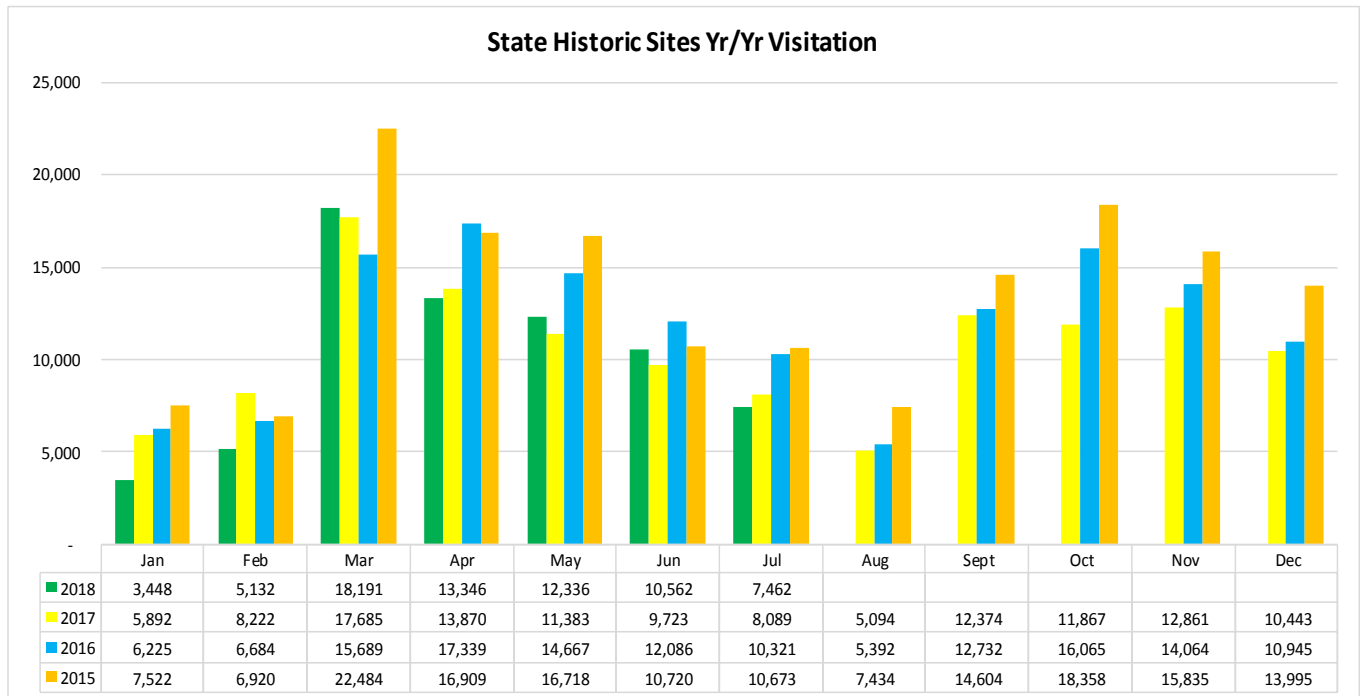

STATE HISTORIC SITES

Source: Louisiana State Parks

For more information, contact Latoya Wells, Reservation System Director, at lwells@crt.la.gov or at 225.342.9519