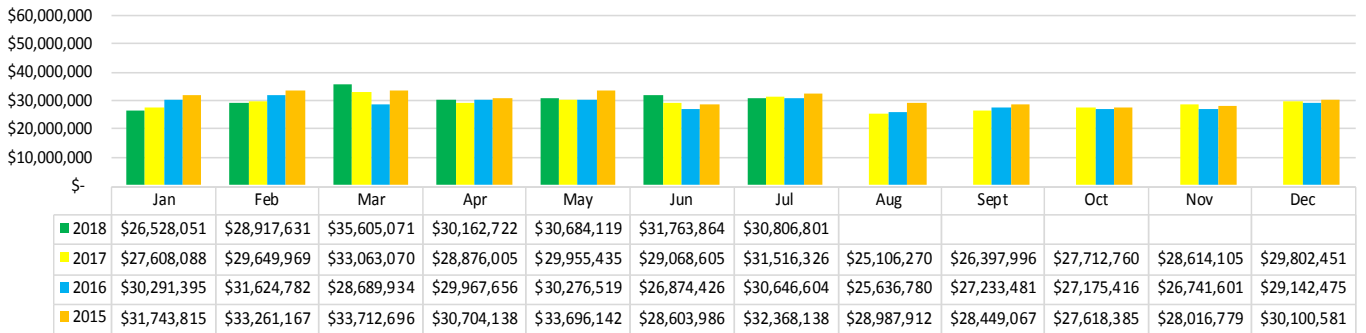

Racinos - Yr/Yr Revenue