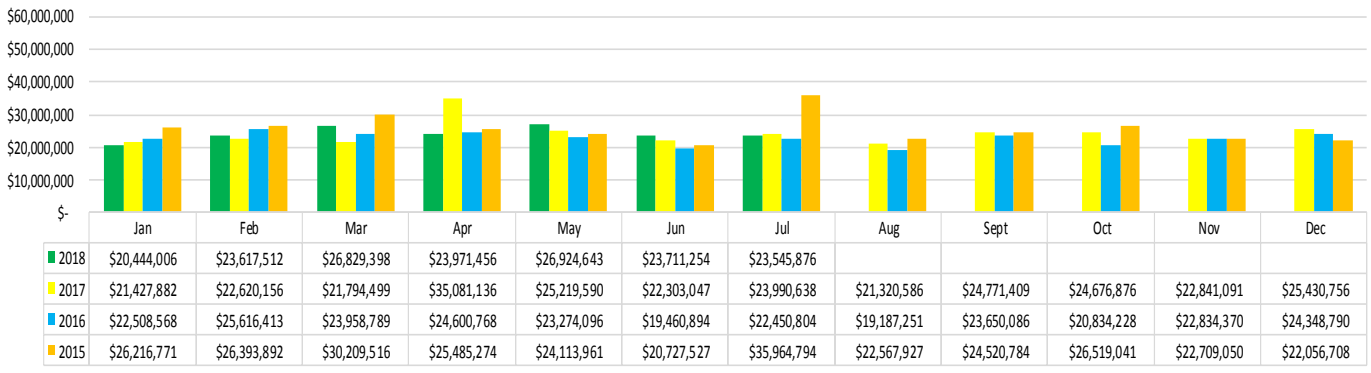

Land Based - Yr/Yr Revenue