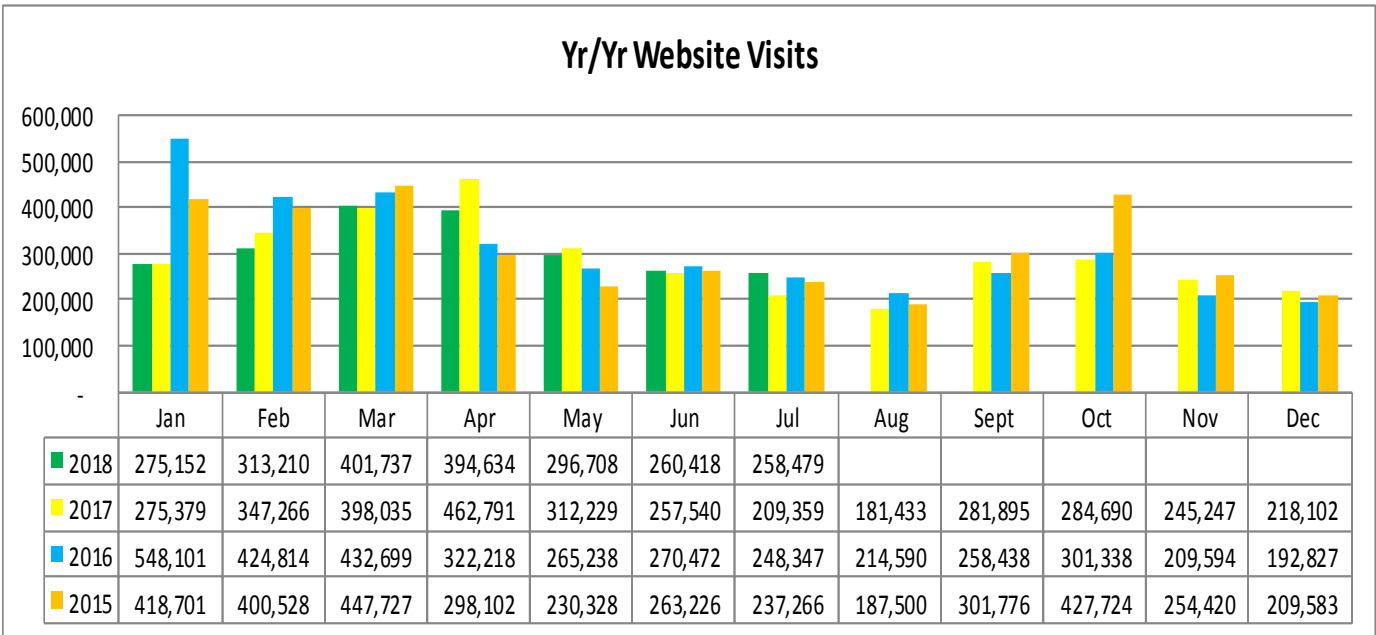

### LOUISIANATRAVEL.COM

LouisianaTravel.com website showed a significant increase of 23.5 percent in total web visits in July 2018 over July 2017.

Source: Google Analytics