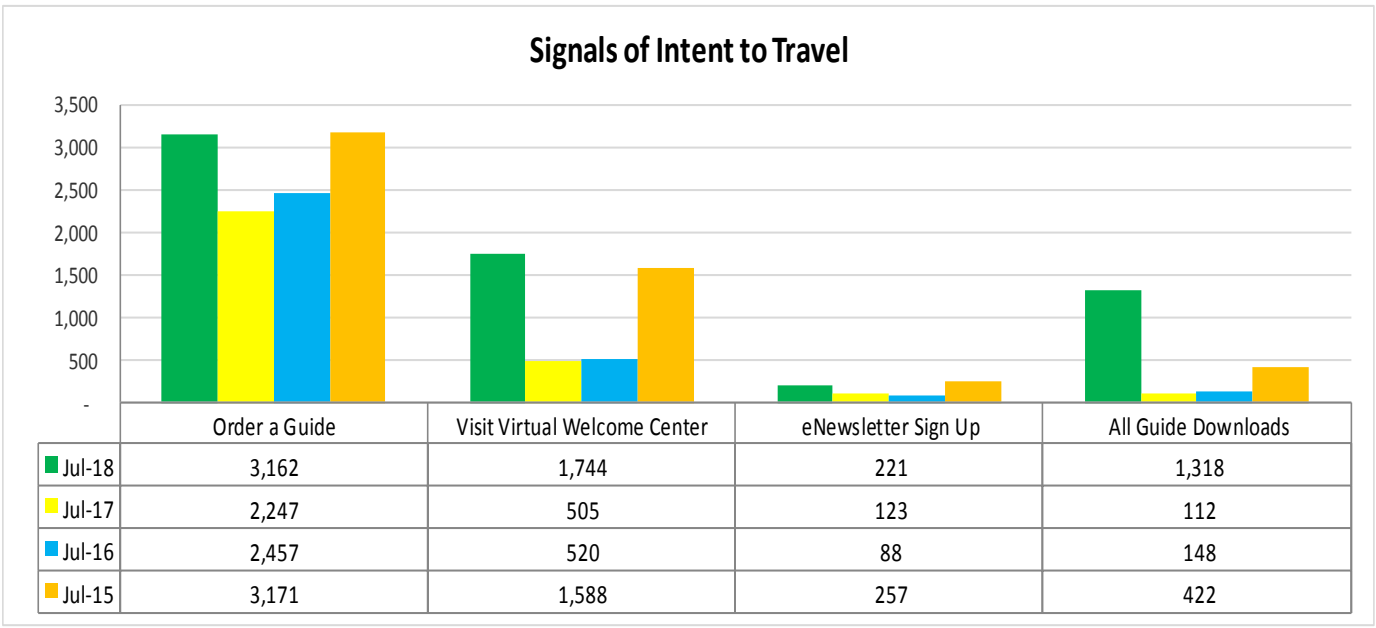

### LOUISIANATRAVEL.COM

LouisianaTravel.com website showed a significant increase of 23.5 percent in total web visits in July 2018 over July 2017.

Source: Google Analytics