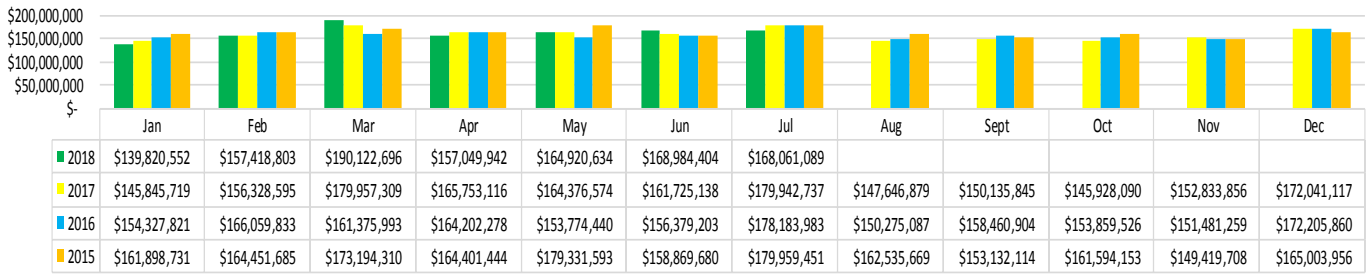

GROSS GAMING REVENUE

Riverboats - Yr/Yr Revenue