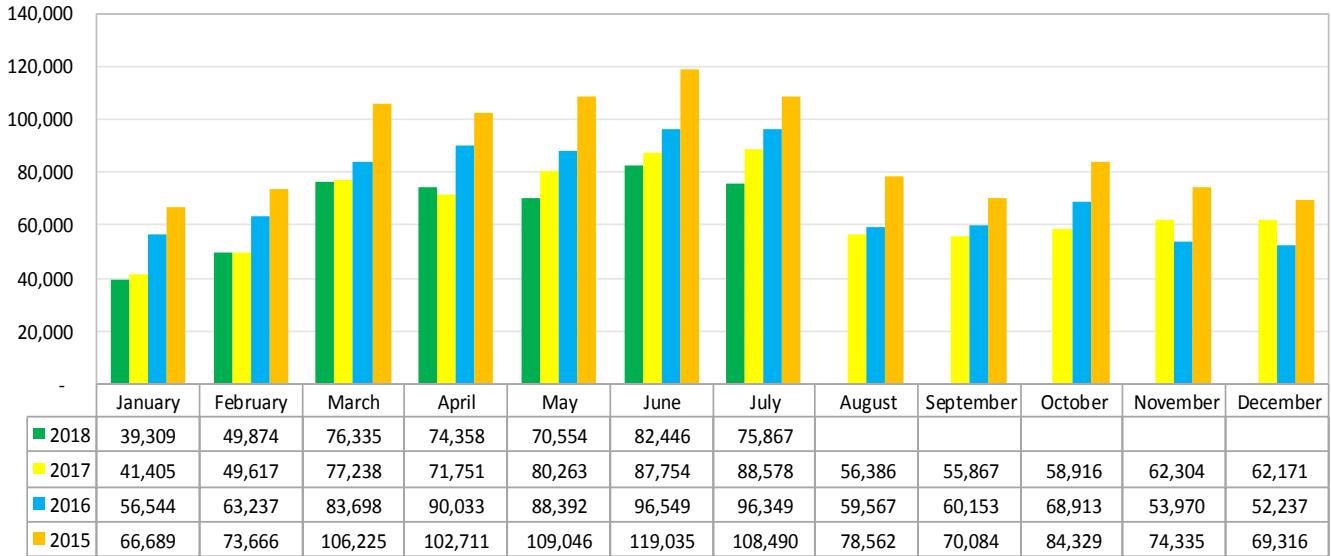

## Welcome Centers Yr/Yr Visitation

Statewide welcome centers had a slight decrease of 14.4 percent in visitation in July 2018 over July 2017.

Note: Vinton Welcome Center remains closed for reconstruction. The Vidalia Welcome Center permanently closed to visitors in March and Alexandria I-49 Welcome Center permanently closed to visitors in April.