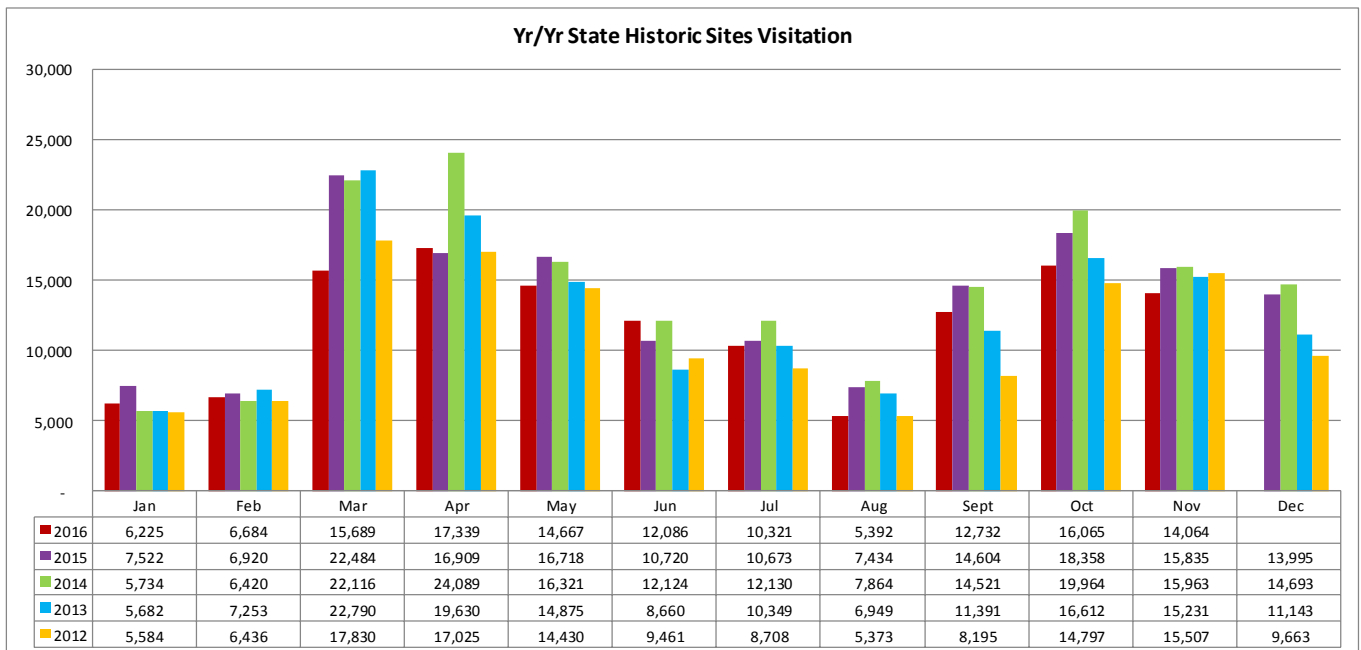

STATE HISTORIC SITES

Source: Louisiana State Parks

For more information, contact Latoya Wells, Reservation System Director, at lwells@crt.la.gov or at 225.342.9519