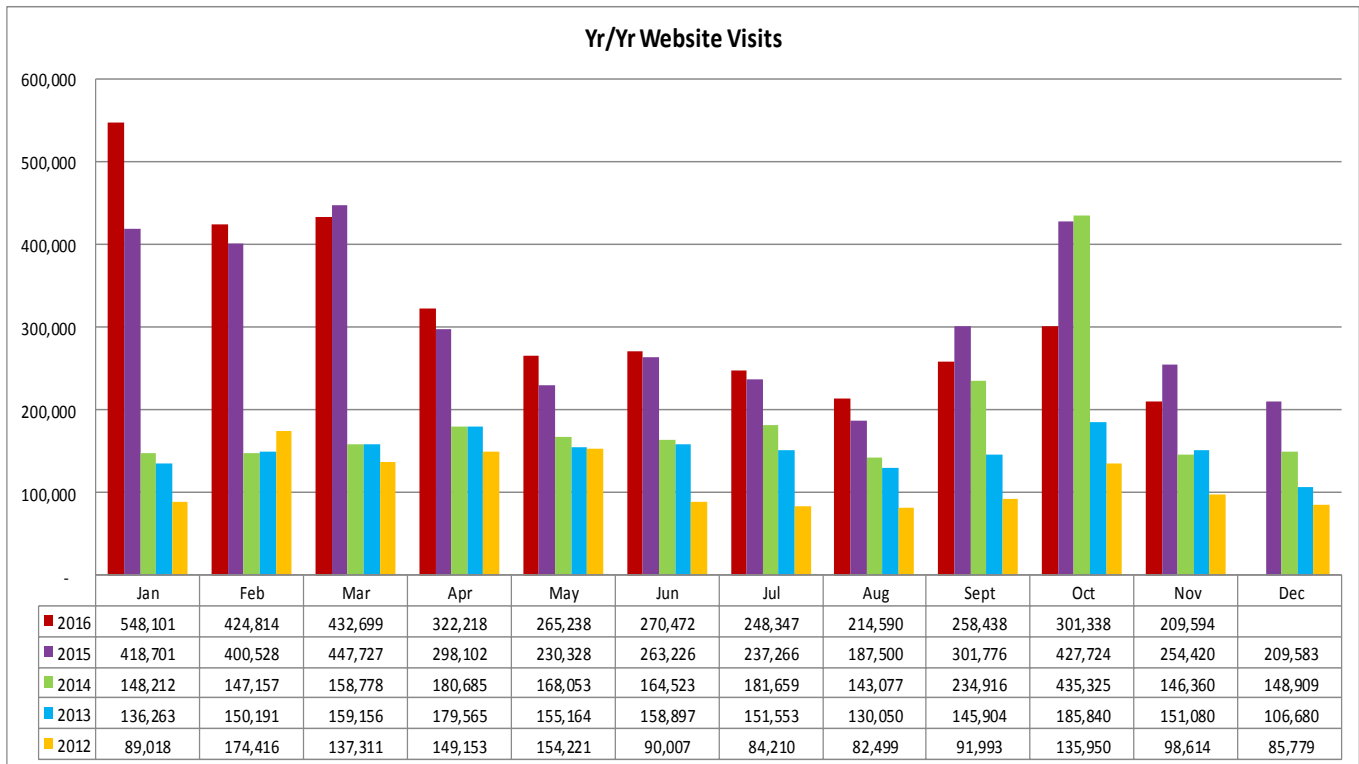

LOUISIANATRAVEL.COM

LouisianaTravel.com website showed a decrease of 17.6 percent in total web visits in November 2016 over November 2015.

Signals of Intent to Travel	Nov-16	Nov-15	Nov-14	Nov-13	Nov-12
Order a Guide	1,606	1,878	2,232	2,117	1,853
Visit Virtual Welcome Center	758	1,356	1,367	371	1,040
eNewsletter Sign Up	122	149	132	129	113
All Guide Downloads	197	357	655	930	1,537

Statewide welcome centers had a decrease of 27.4 percent in visitation in November 2016 over November 2015. Note: Capitol Park closed to visitors in July 2015 & Vinton remains closed for reconstruction.