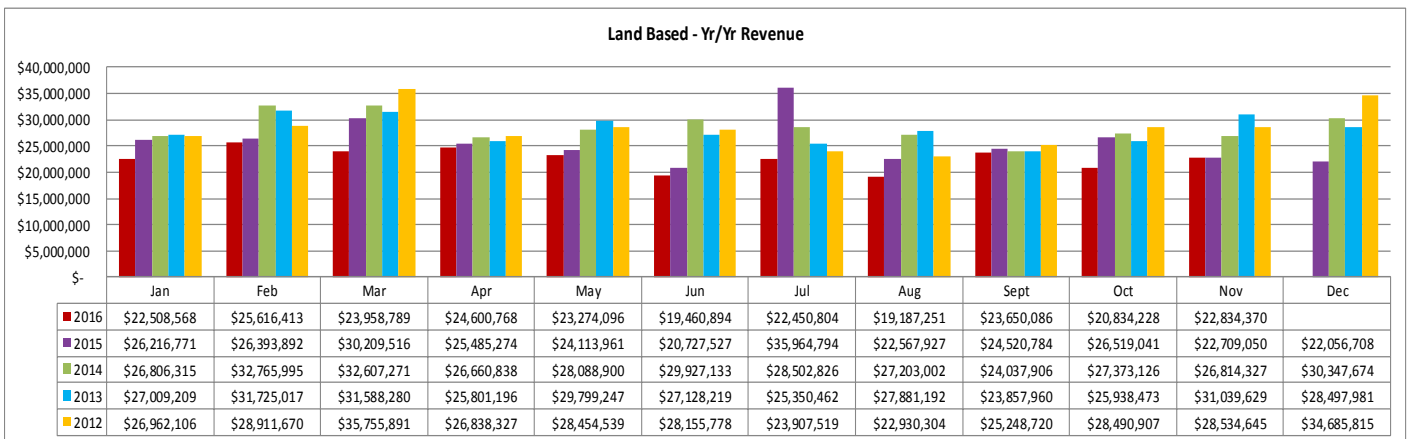

GROSS GAMING REVENUE

Source: Louisiana State Police