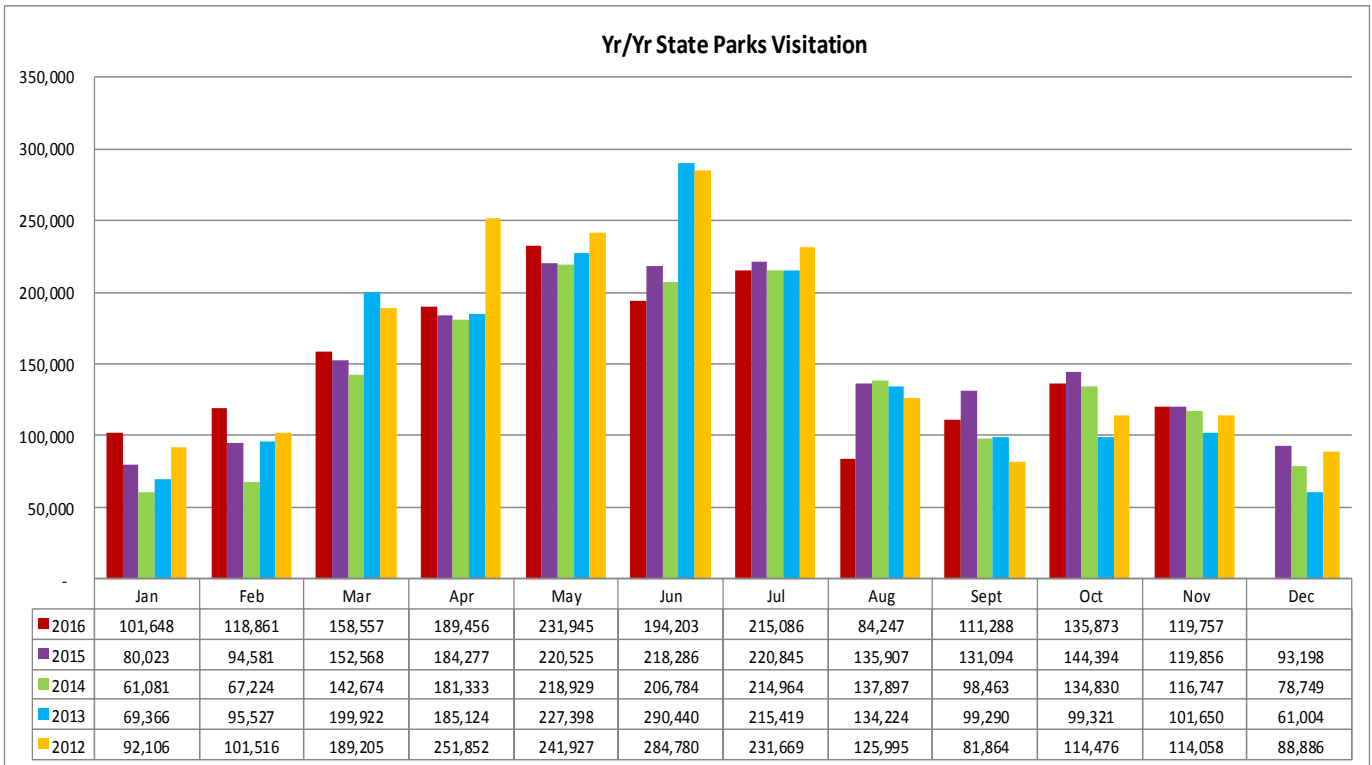

STATE PARKS