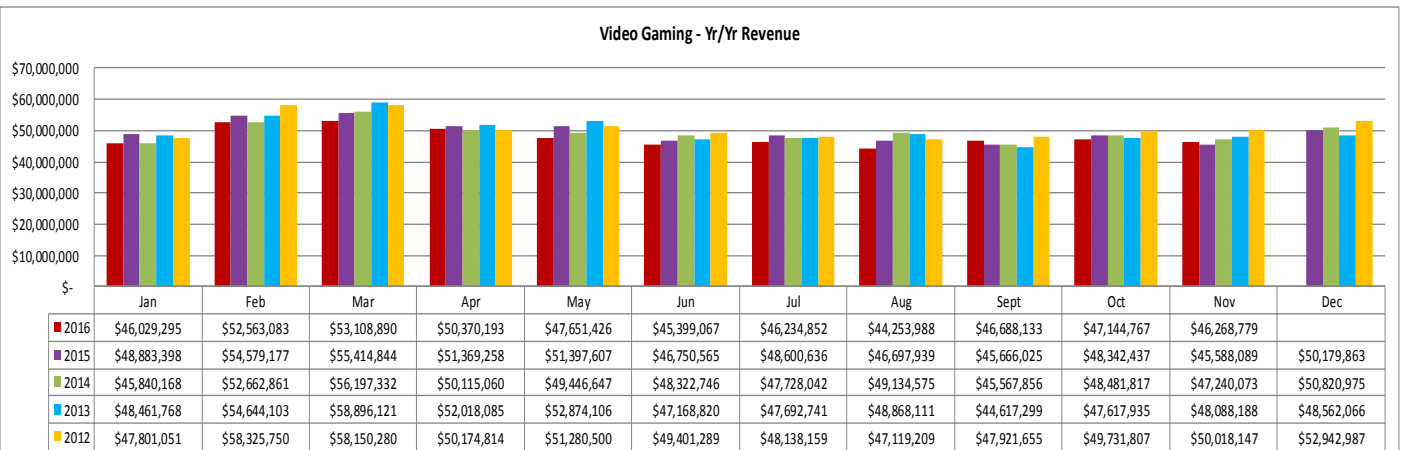

GROSS GAMING REVENUE

Source: Louisiana State Police