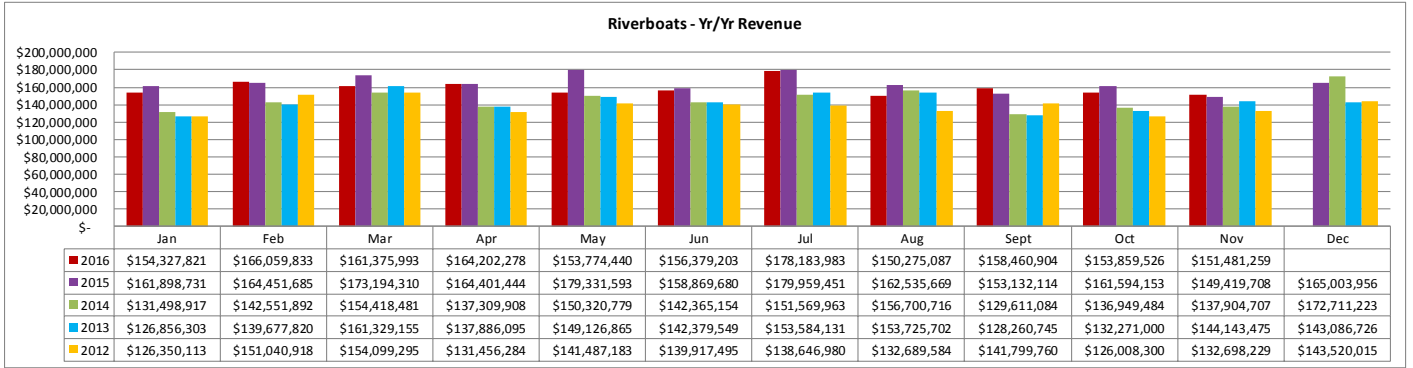

GROSS GAMING REVENUE

Source: Louisiana State Police