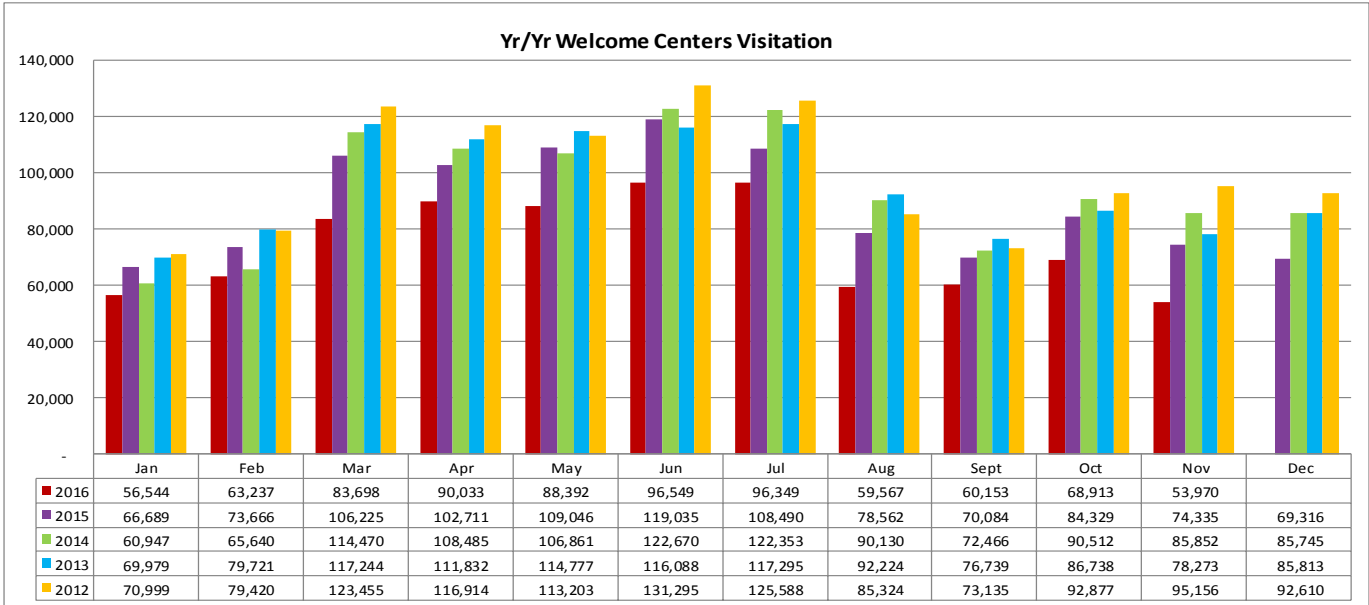

LOUISIANATRAVEL.COM

LouisianaTravel.com website showed a decrease of 17.6 percent in total web visits in November 2016 over November 2015.

Signals of Intent to Travel	Nov-16	Nov-15	Nov-14	Nov-13	Nov-12
Order a Guide	1,606	1,878	2,232	2,117	1,853
Visit Virtual Welcome Center	758	1,356	1,367	371	1,040
eNewsletter Sign Up	122	149	132	129	113
All Guide Downloads	197	357	655	930	1,537

Statewide welcome centers had a decrease of 27.4 percent in visitation in November 2016 over November 2015. Note: Capitol Park closed to visitors in July 2015 & Vinton remains closed for reconstruction.