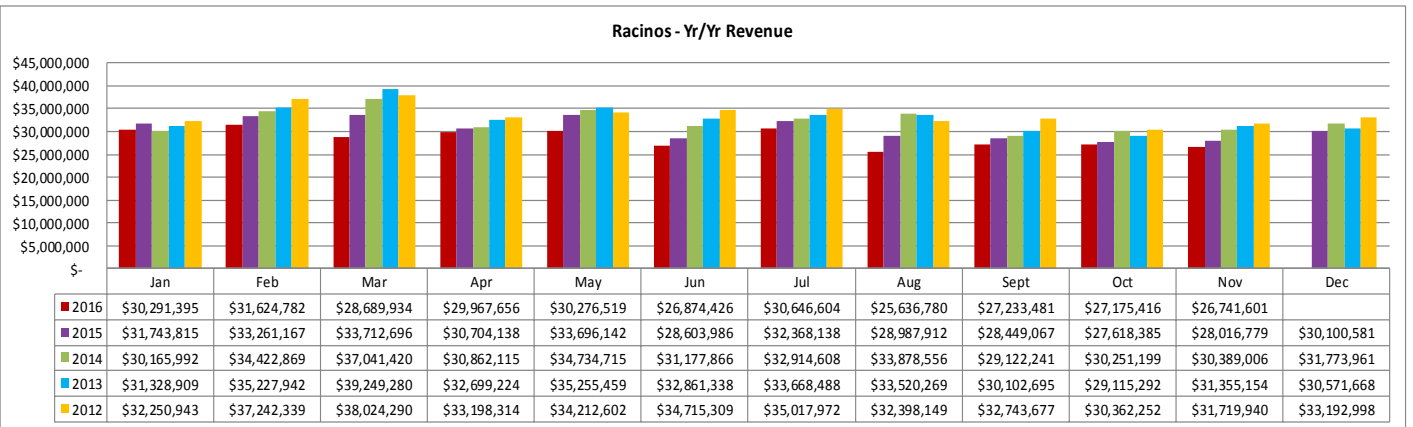

GROSS GAMING REVENUE

Source: Louisiana State Police