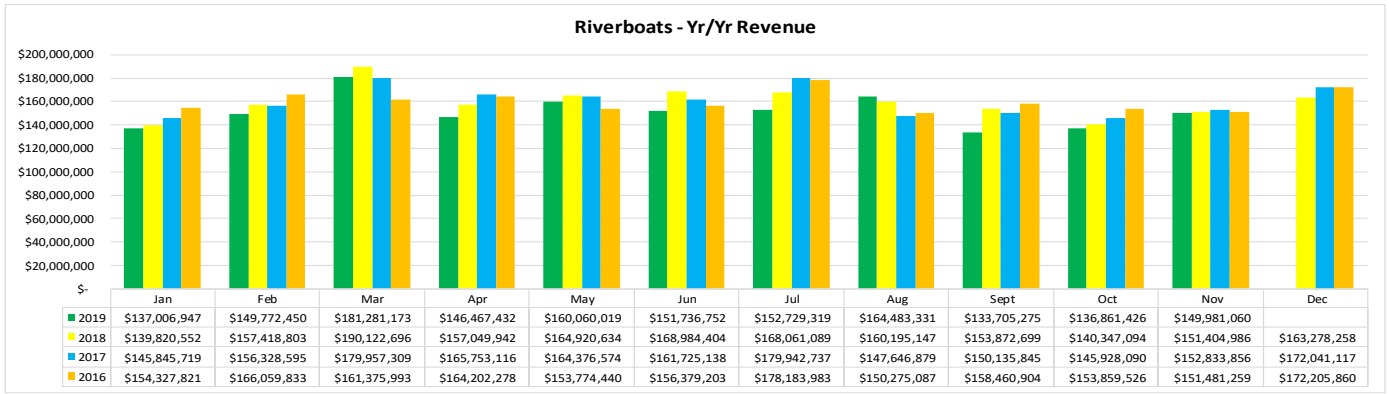

GROSS GAMING REVENUE

Source: Louisiana State Police