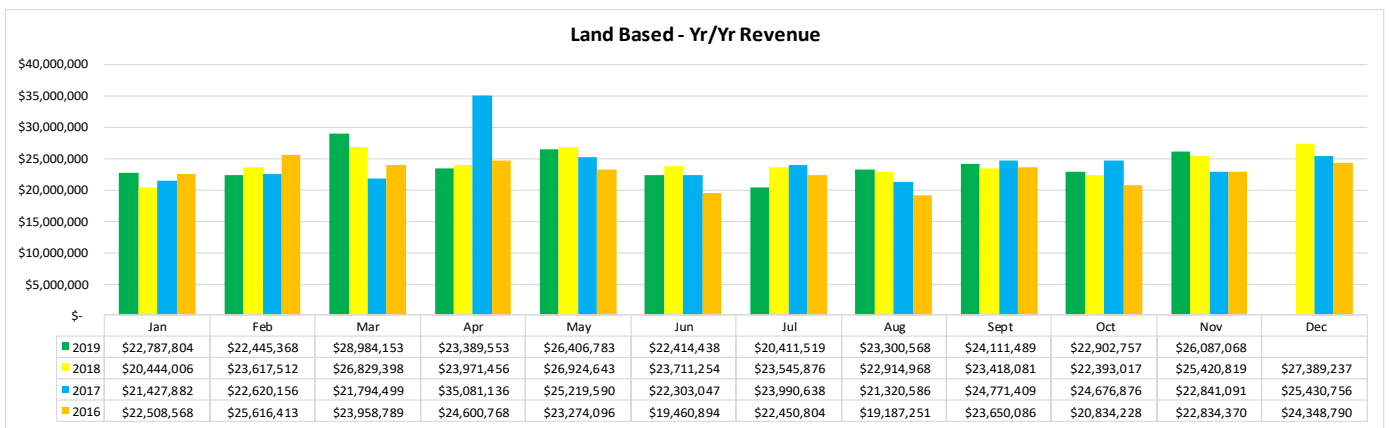

GROSS GAMING REVENUE

Source: Louisiana State Police