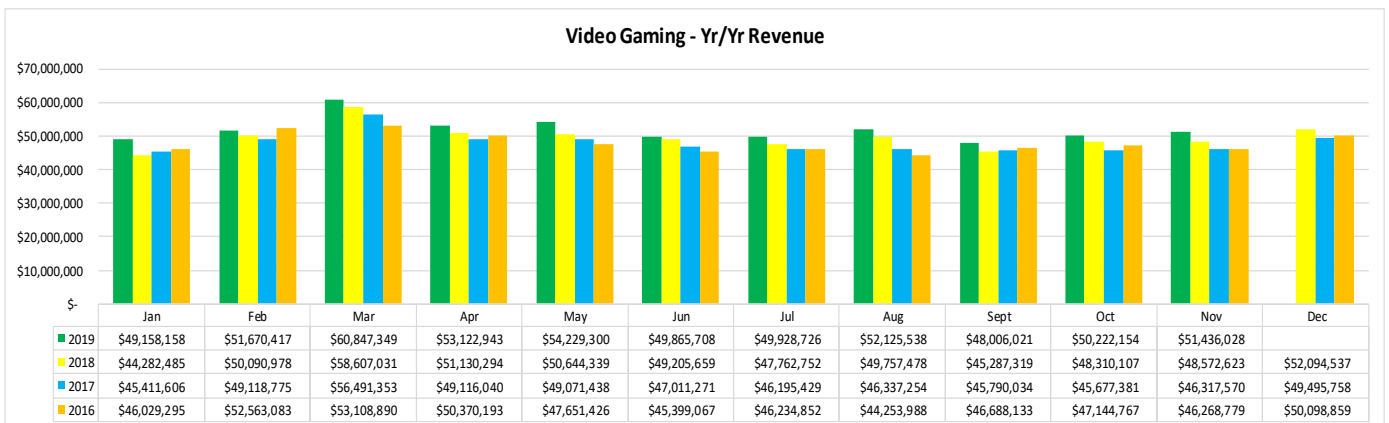

GROSS GAMING REVENUE

Source: Louisiana State Police