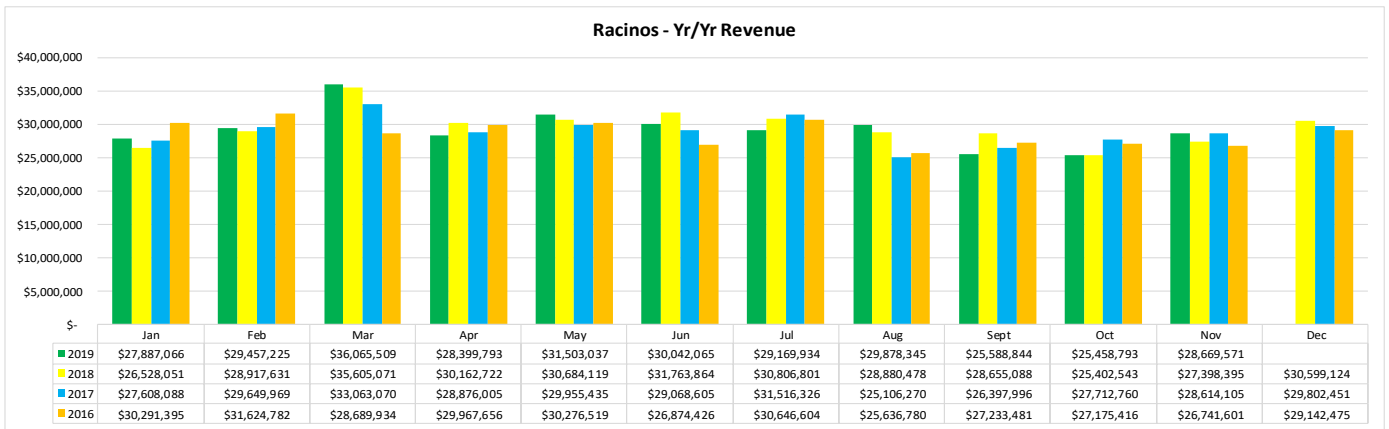

GROSS GAMING REVENUE

Source: Louisiana State Police