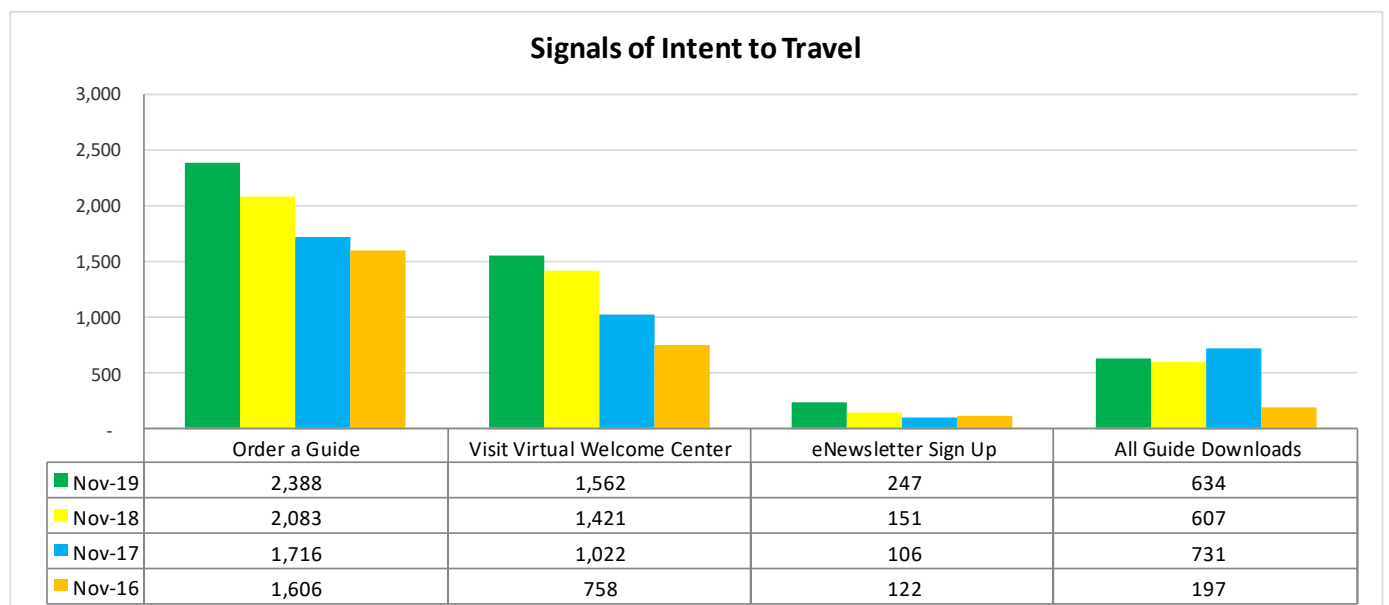

## LOUISIANATRAVEL.COM

LouisianaTravel.com website showed a significant increase of 88.7 percent in total website visits in Nov 2019 over Nov 2018.

Source: Google Analytics