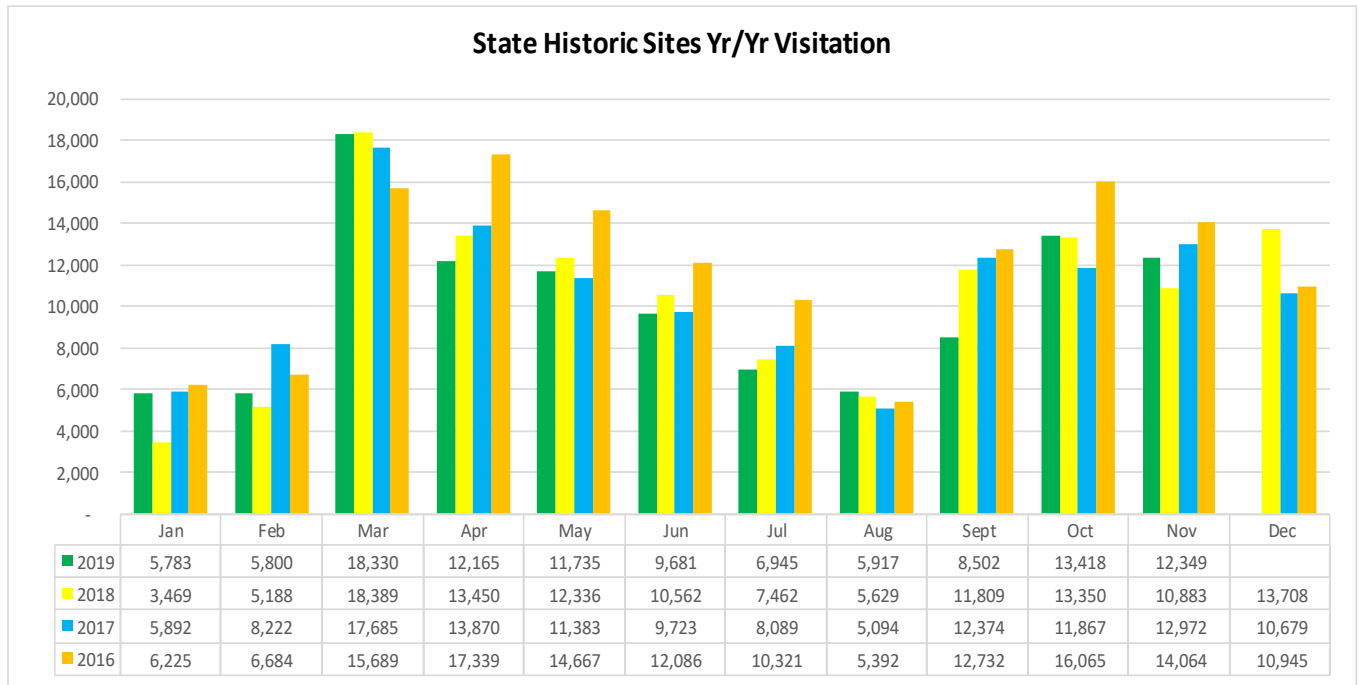

STATE HISTORIC SITES

Source: Louisiana State Parks

For more information, contact Latoya Wells, Reservation System Director, at lwells@crt.la.gov or at 225.342.9519