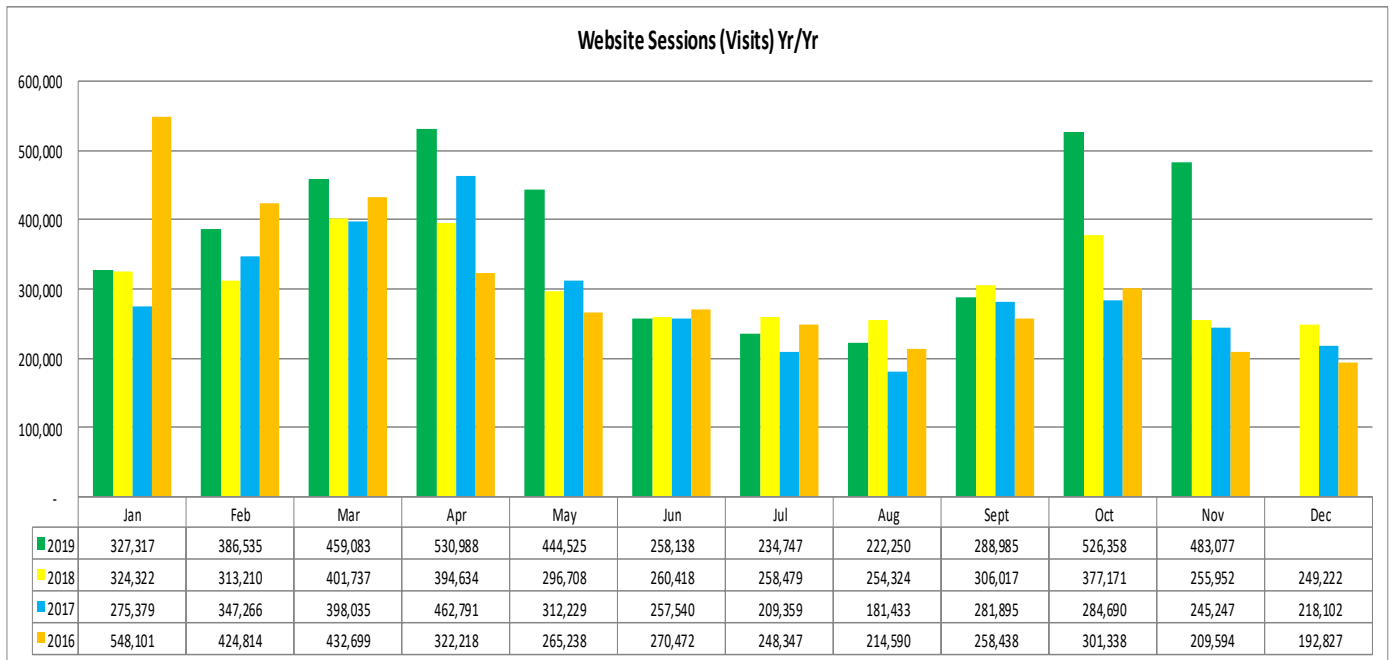

## LOUISIANATRAVEL.COM

LouisianaTravel.com website showed a significant increase of 88.7 percent in total website visits in Nov 2019 over Nov 2018.

Source: Google Analytics