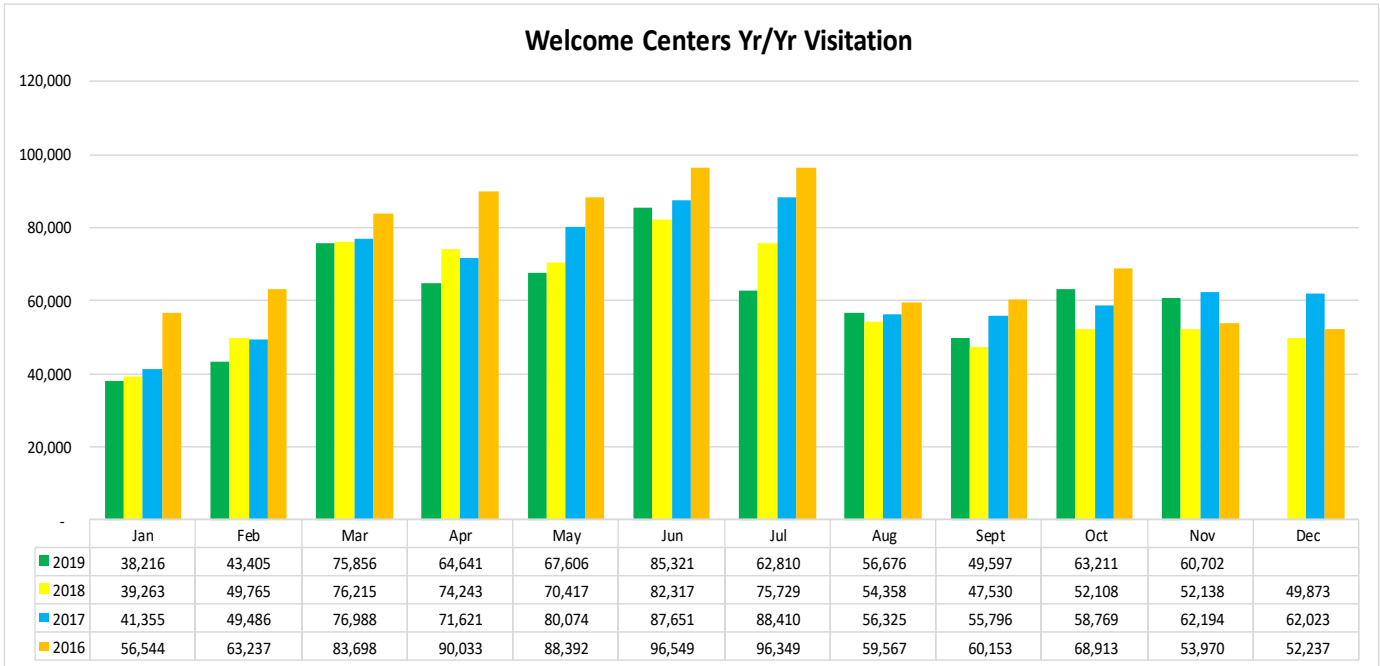

## LOUISIANATRAVEL.COM

LouisianaTravel.com website showed a significant increase of 88.7 percent in total website visits in Nov 2019 over Nov 2018.

Source: Google Analytics

# WELCOME CENTERS

Statewide welcome centers had an increase of 16 percent in visitation in November 2019 over November 2018.

Note: Capitol Park, Vidalia, and Alexandria I-49 Welcome Centers are permanently closed to visitors.