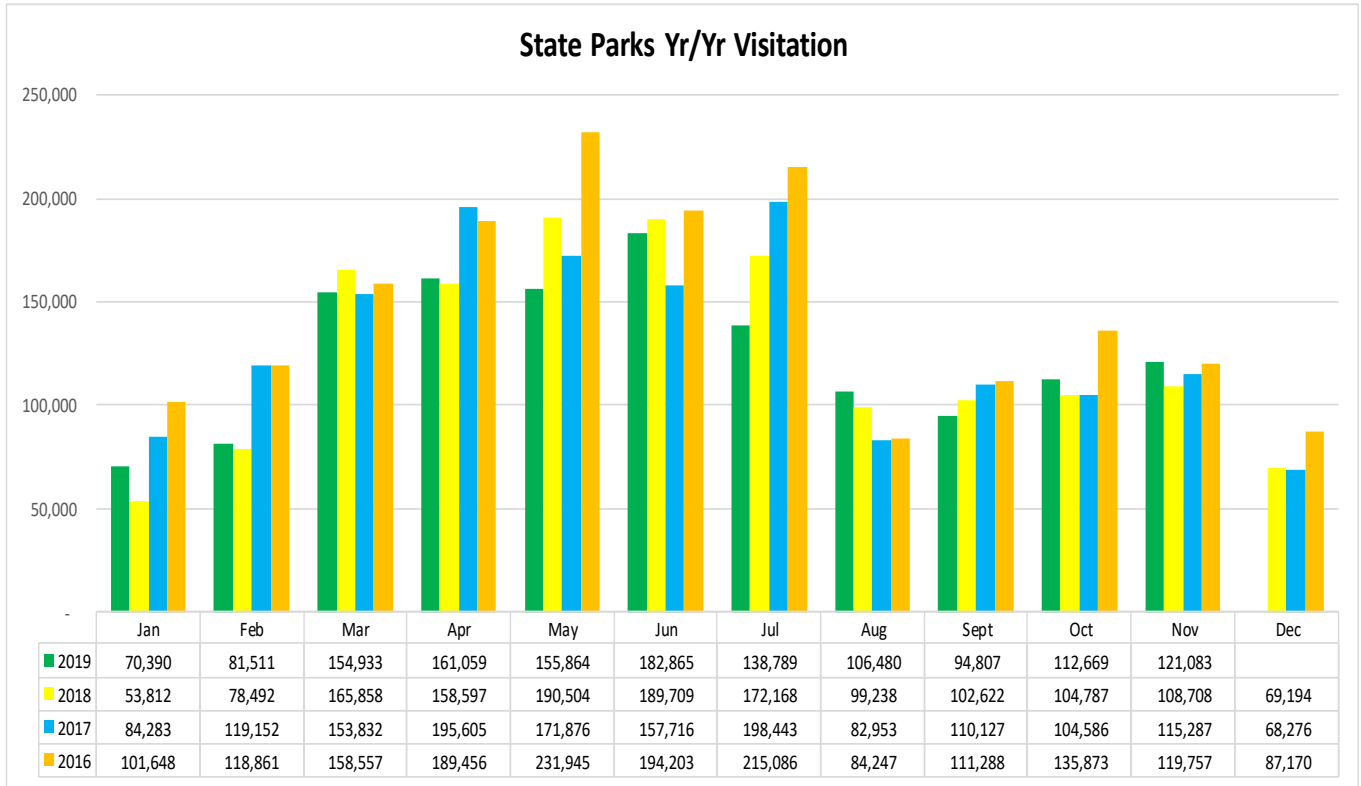

## LOUISIANATRAVEL.COM

LouisianaTravel.com website showed a significant increase of 88.7 percent in total website visits in Nov 2019 over Nov 2018.

Source: Google Analytics

## STATE PARKS

# WELCOME CENTERS

Statewide welcome centers had an increase of 16 percent in visitation in November 2019 over November 2018.

Note: Capitol Park, Vidalia, and Alexandria I-49 Welcome Centers are permanently closed to visitors.

## Welcome Centers Visitor Totals

<b>International - Nov 2019</b>	
Mexico	2,439
United Kingdom	2,003
Canada*	1,348
France	959
Germany	418

<b>States** - Nov 2019</b>	
Texas	14,172
Mississippi	5,000
Florida	4,100
Alabama	3,086
Tennessee	1,562