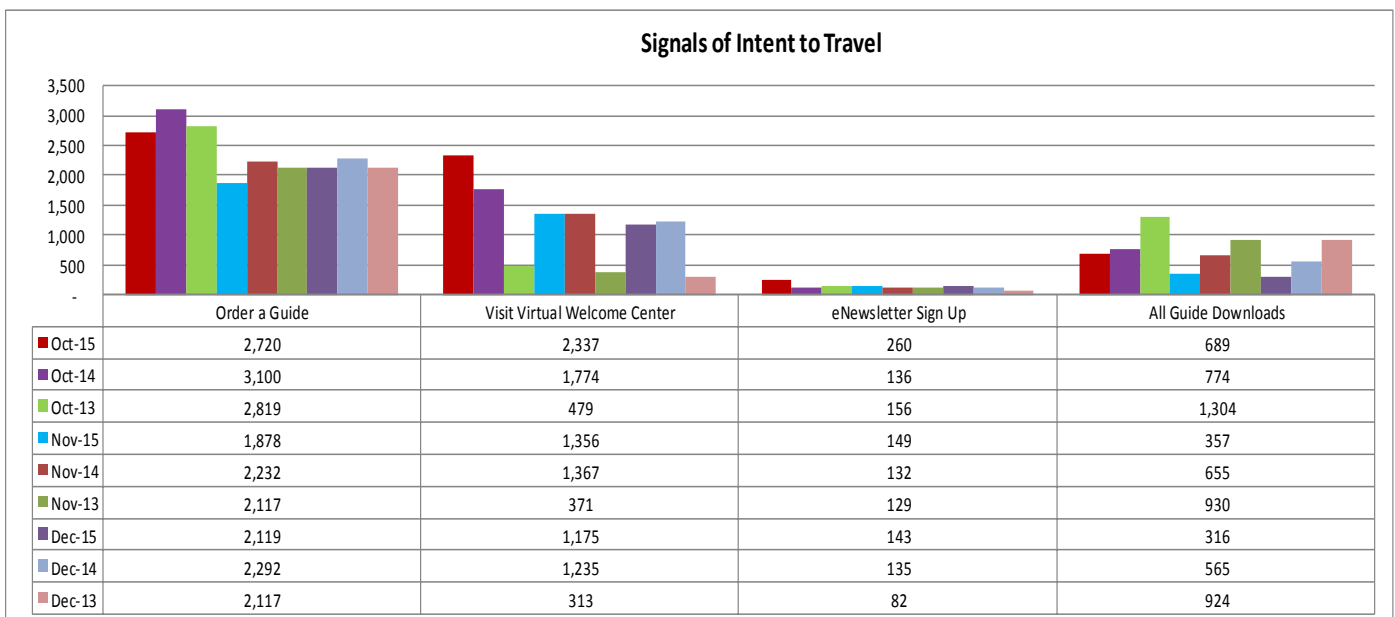

LOUISIANATRAVEL.COM

LouisianaTravel.com website showed an increase of 41 percent in total web visits in December 2015 over December 2014.

Source: Google Analytics

STATE PARKS

STATE HISTORIC SITES

Source: Louisiana State Parks

For more information, contact Latoya Wells, Reservation System Director, at lwells@crt.la.gov or at 225.342.9519

WELCOME CENTERS

Statewide welcome centers had a decrease of 19 percent in visitation in December 2015 over December 2014. Capitol Park was closed in July & Vinton was closed in July for reconstruction.