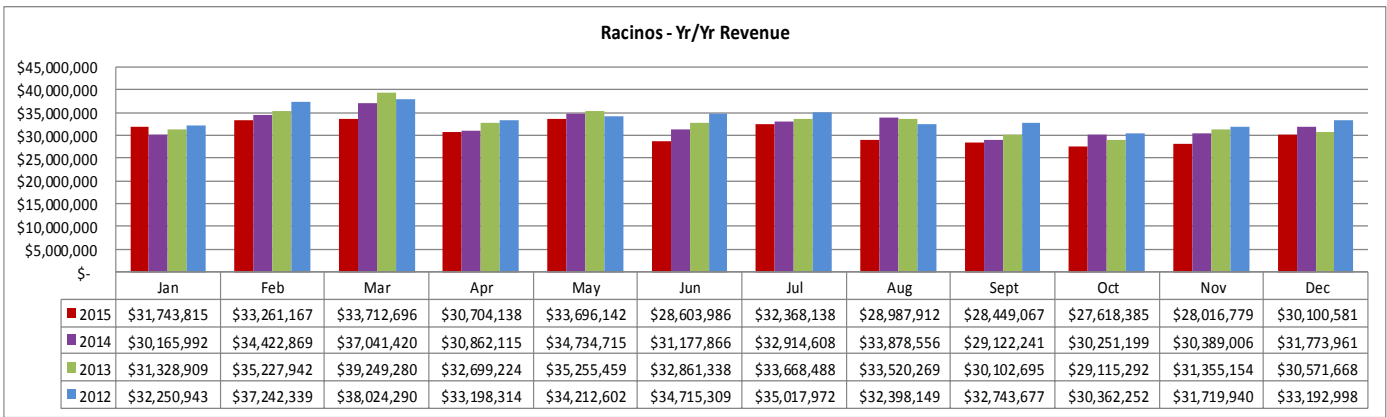

GROSS GAMING REVENUE

Source: Louisiana State Police