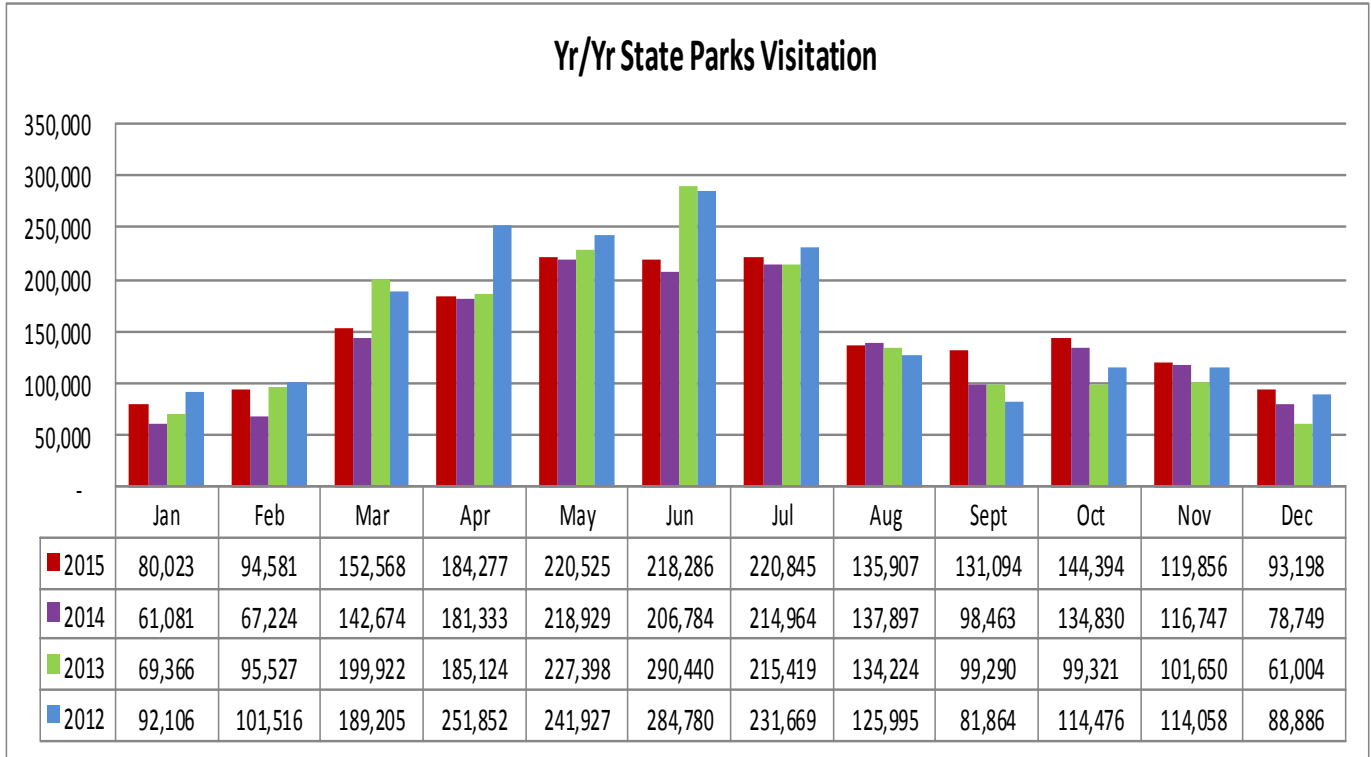

LOUISIANATRAVEL.COM

LouisianaTravel.com website showed an increase of 41 percent in total web visits in December 2015 over December 2014.

Source: Google Analytics

STATE PARKS

STATE HISTORIC SITES

Source: Louisiana State Parks

For more information, contact Latoya Wells, Reservation System Director, at lwells@crt.la.gov or at 225.342.9519

WELCOME CENTERS

Statewide welcome centers had a decrease of 19 percent in visitation in December 2015 over December 2014. Capitol Park was closed in July & Vinton was closed in July for reconstruction.

Welcome Centers Visitor Totals

<i>International - Dec 2015</i>	
Canada*	1,089
Mexico	582
France	269
Australia	236
Germany	228

<i>States** - Dec 2015</i>	
Texas	12,769
Mississippi	5,835
Florida	5,740
Alabama	4,435
Georgia	2,419