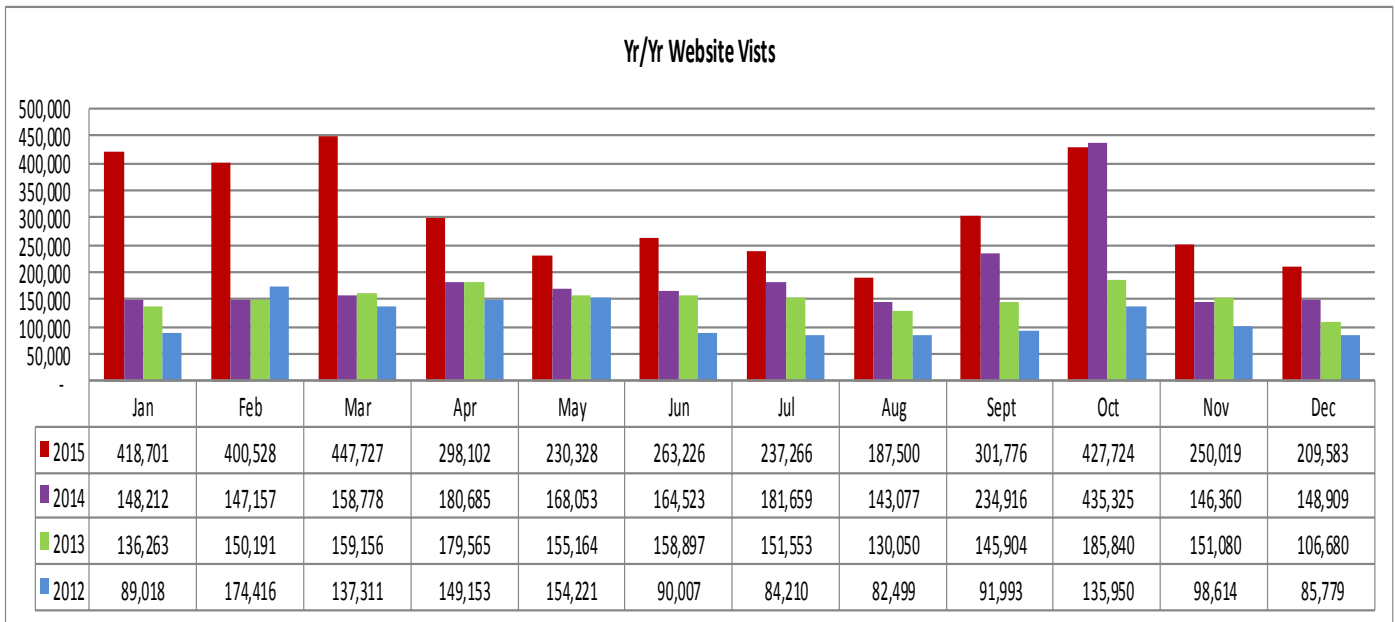

LOUISIANATRAVEL.COM

LouisianaTravel.com website showed an increase of 41 percent in total web visits in December 2015 over December 2014.

Source: Google Analytics

STATE PARKS

STATE HISTORIC SITES

Source: Louisiana State Parks

For more information, contact Latoya Wells, Reservation System Director, at lwells@crt.la.gov or at 225.342.9519

WELCOME CENTERS

Statewide welcome centers had a decrease of 19 percent in visitation in December 2015 over December 2014. Capitol Park was closed in July & Vinton was closed in July for reconstruction.