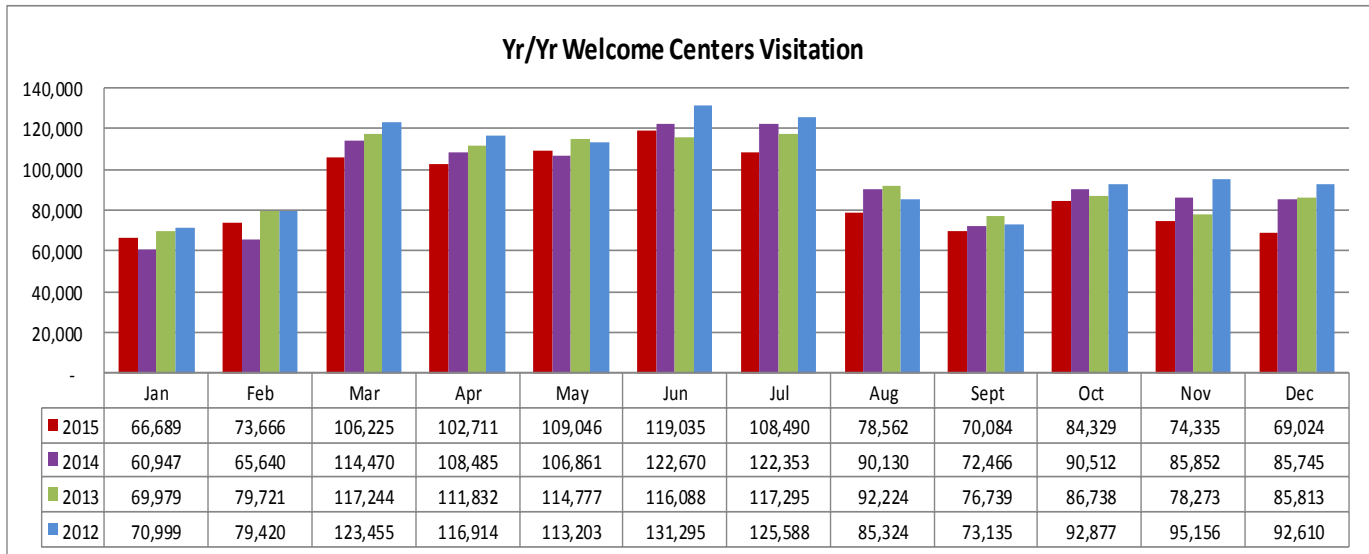

LOUISIANATRAVEL.COM

LouisianaTravel.com website showed an increase of 41 percent in total web visits in December 2015 over December 2014.

Source: Google Analytics

STATE PARKS

STATE HISTORIC SITES

Source: Louisiana State Parks

For more information, contact Latoya Wells, Reservation System Director, at lwells@crt.la.gov or at 225.342.9519

WELCOME CENTERS

Statewide welcome centers had a decrease of 19 percent in visitation in December 2015 over December 2014. Capitol Park was closed in July & Vinton was closed in July for reconstruction.