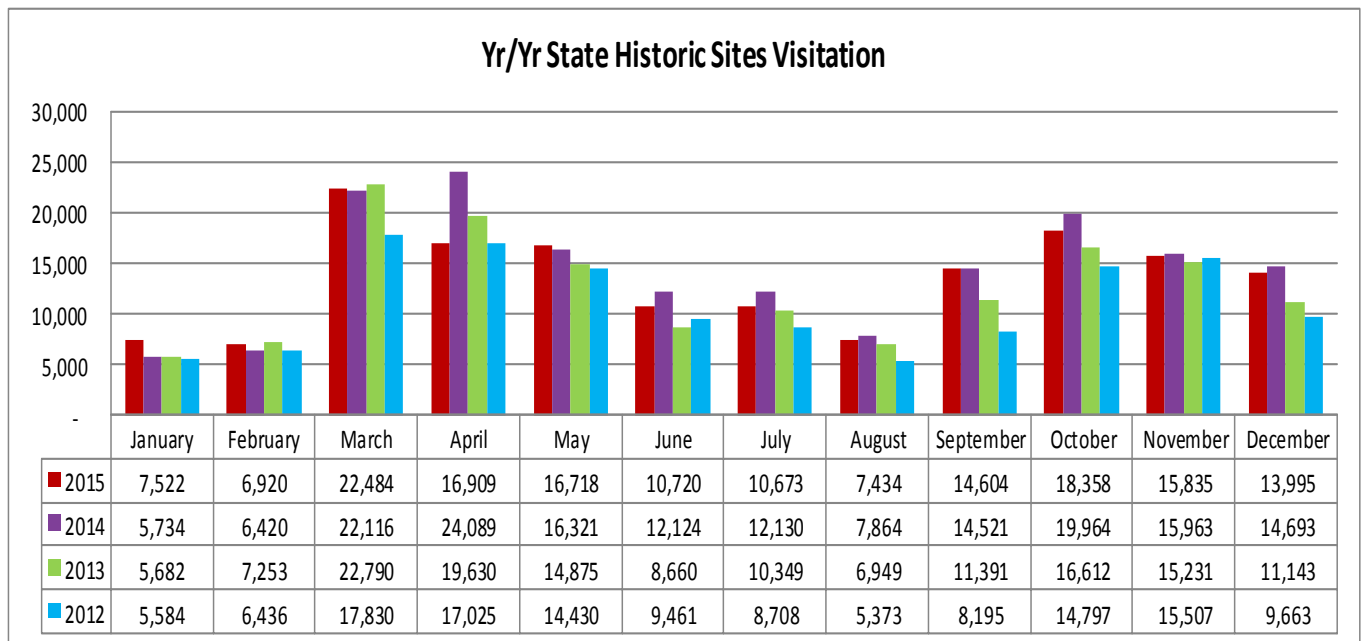

LOUISIANATRAVEL.COM

LouisianaTravel.com website showed an increase of 41 percent in total web visits in December 2015 over December 2014.

Source: Google Analytics

STATE PARKS

STATE HISTORIC SITES

Source: Louisiana State Parks

For more information, contact Latoya Wells, Reservation System Director, at lwells@crt.la.gov or at 225.342.9519

WELCOME CENTERS

Statewide welcome centers had a decrease of 19 percent in visitation in December 2015 over December 2014. Capitol Park was closed in July & Vinton was closed in July for reconstruction.

Welcome Centers Visitor Totals

<i>International - Dec 2015</i>	
Canada*	1,089
Mexico	582
France	269
Australia	236
Germany	228

<i>States** - Dec 2015</i>	
Texas	12,769
Mississippi	5,835
Florida	5,740
Alabama	4,435
Georgia	2,419