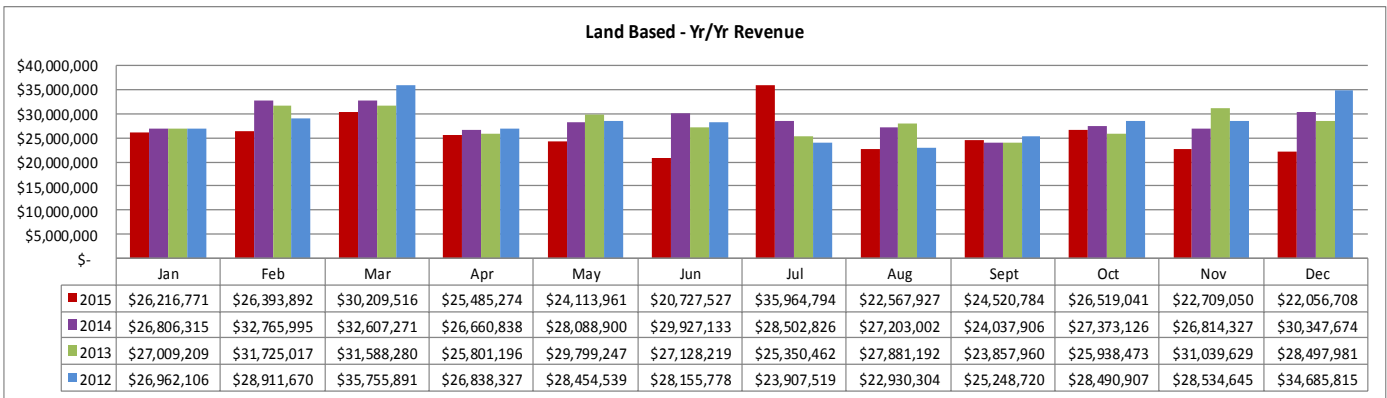

GROSS GAMING REVENUE

Source: Louisiana State Police