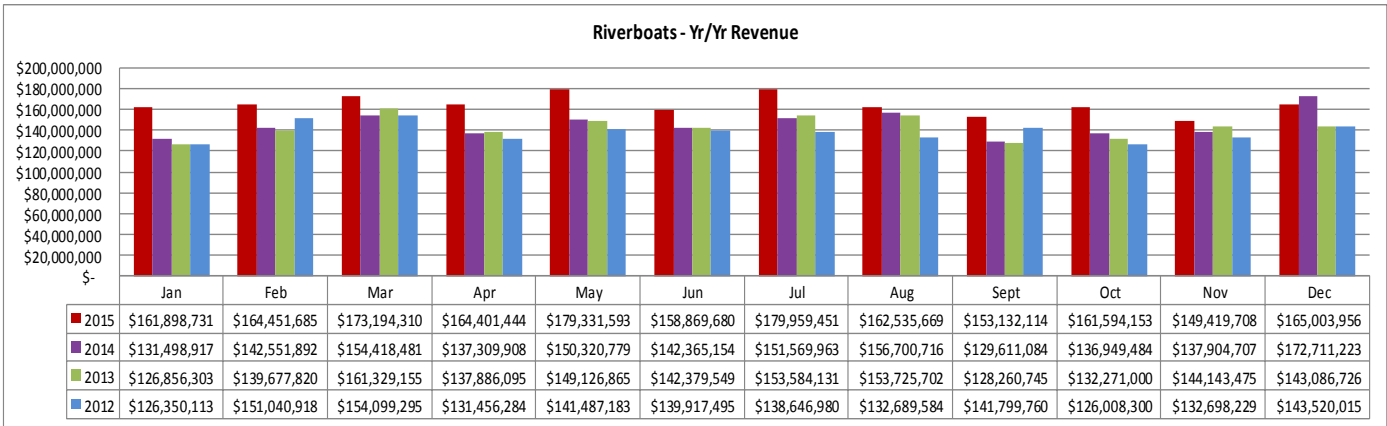

GROSS GAMING REVENUE

Source: Louisiana State Police