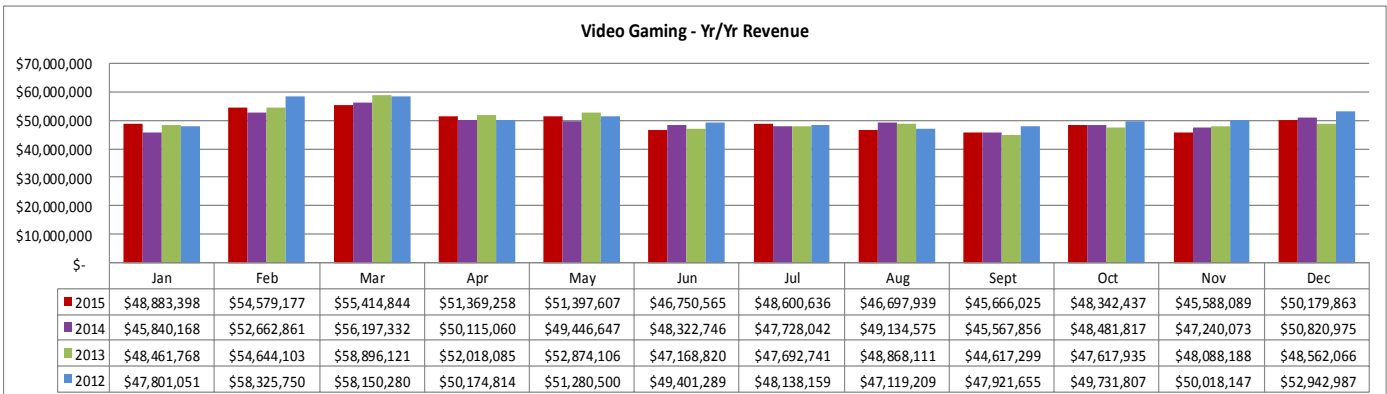

GROSS GAMING REVENUE

Source: Louisiana State Police