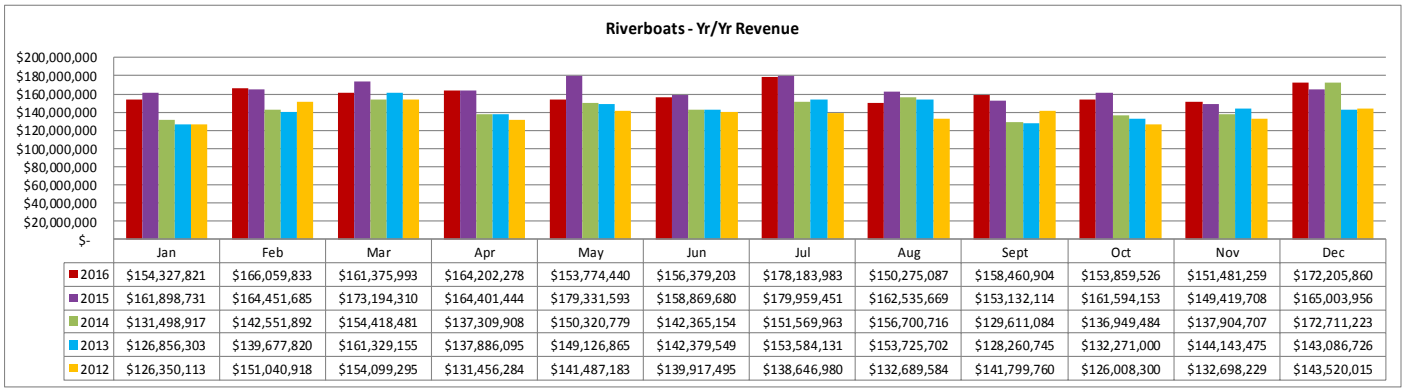

GROSS GAMING REVENUE

Source: Louisiana State Police