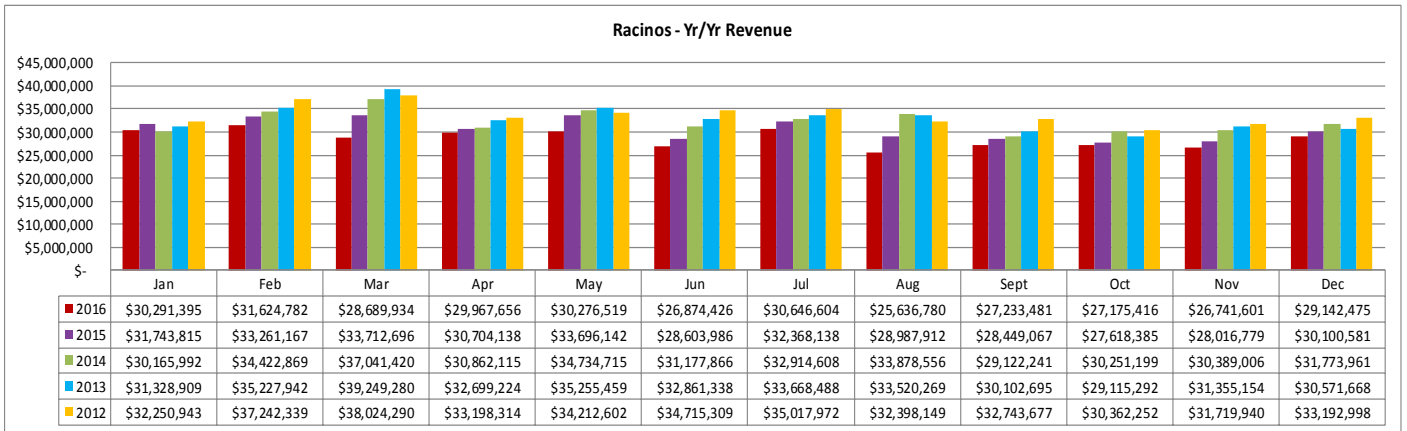

GROSS GAMING REVENUE

Source: Louisiana State Police