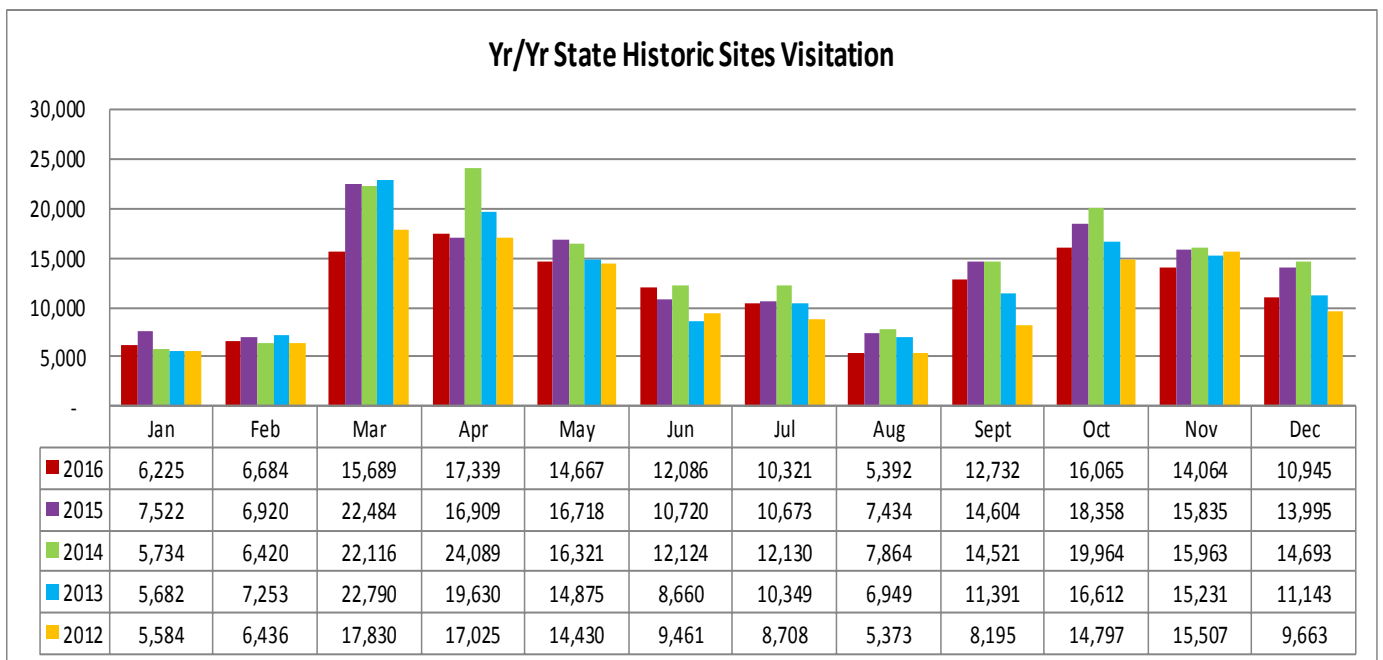

STATE HISTORIC SITES

Source: Louisiana State Parks

For more information, contact Latoya Wells, Reservation System Director, at lwells@crt.la.gov or at 225.342.9519