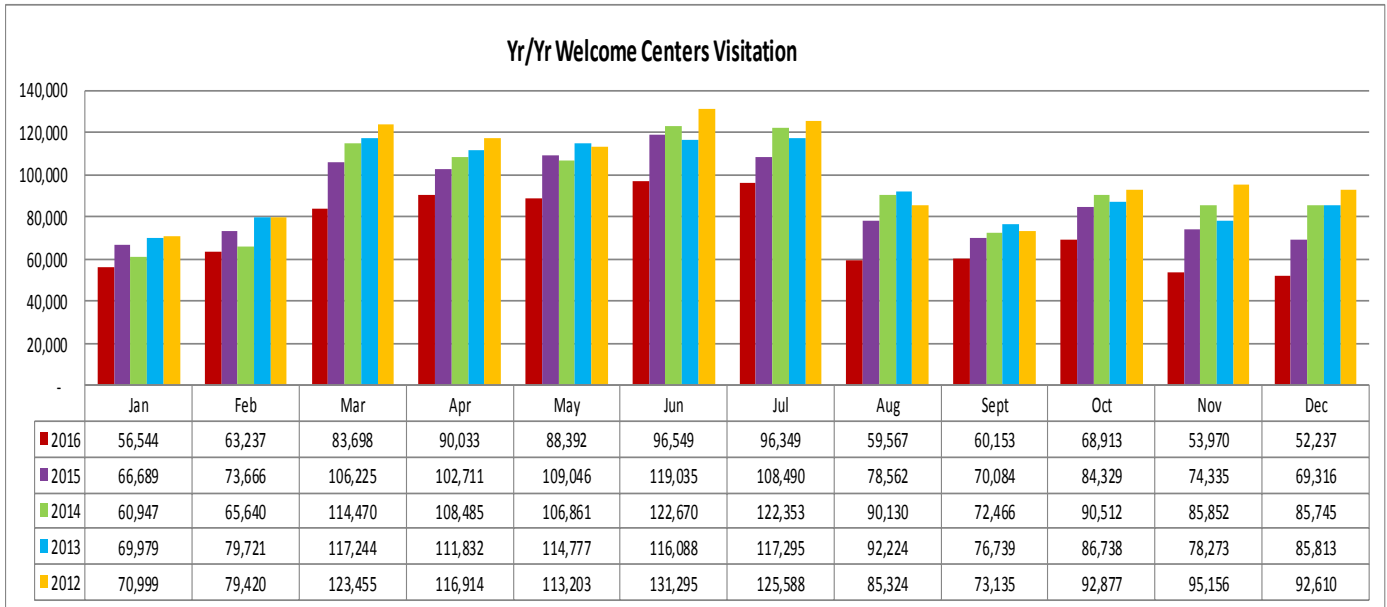

LOUISIANATRAVEL.COM

LouisianaTravel.com website showed a decrease of 8 percent in total web visits in December 2016 over December 2015.

Signals of Intent to Travel	Dec-16	Dec-15	Dec-14	Dec-13	Dec-12
Order a Guide	1,659	2,119	2,292	2,117	1,950
Visit Virtual Welcome Center	643	1,175	1,235	313	1,134
eNewsletter Sign Up	106	143	135	82	112
All Guide Downloads	176	316	565	924	1,624

Statewide welcome centers had a decrease of 24.6 percent in visitation in December 2016 over December 2015. Note: Capitol Park closed to visitors in July 2015 & Vinton remains closed for reconstruction.