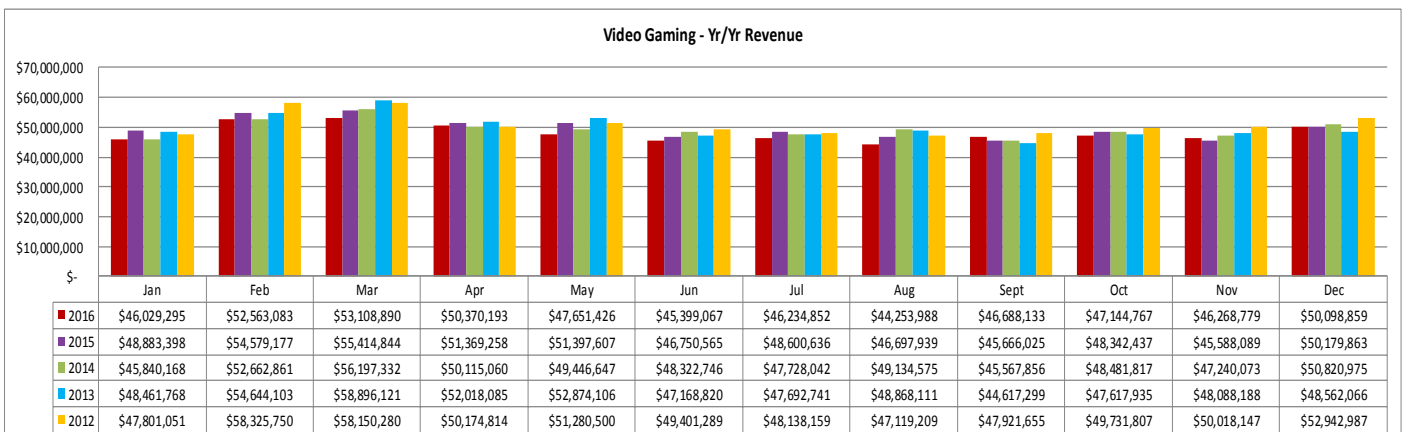

GROSS GAMING REVENUE

Source: Louisiana State Police