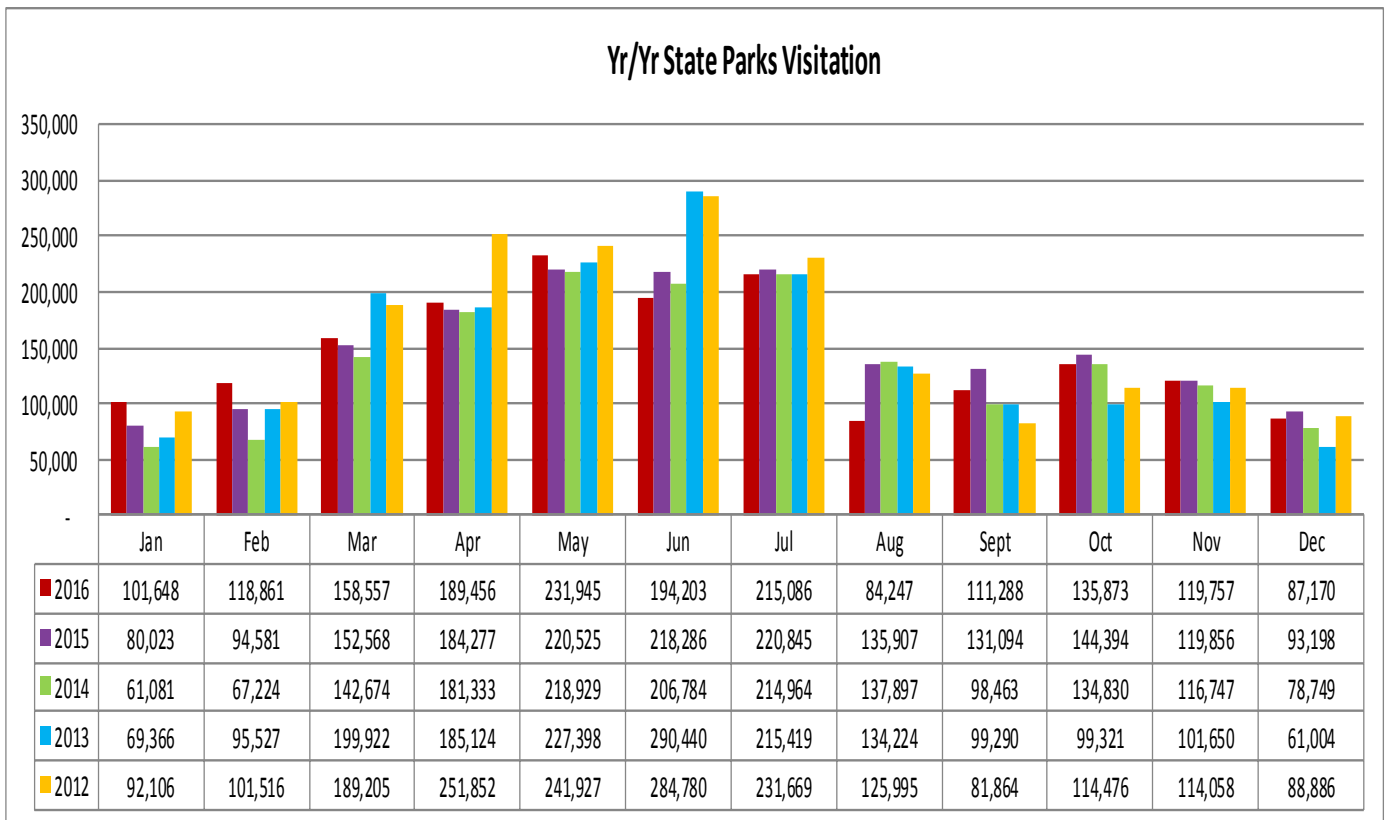

STATE PARKS