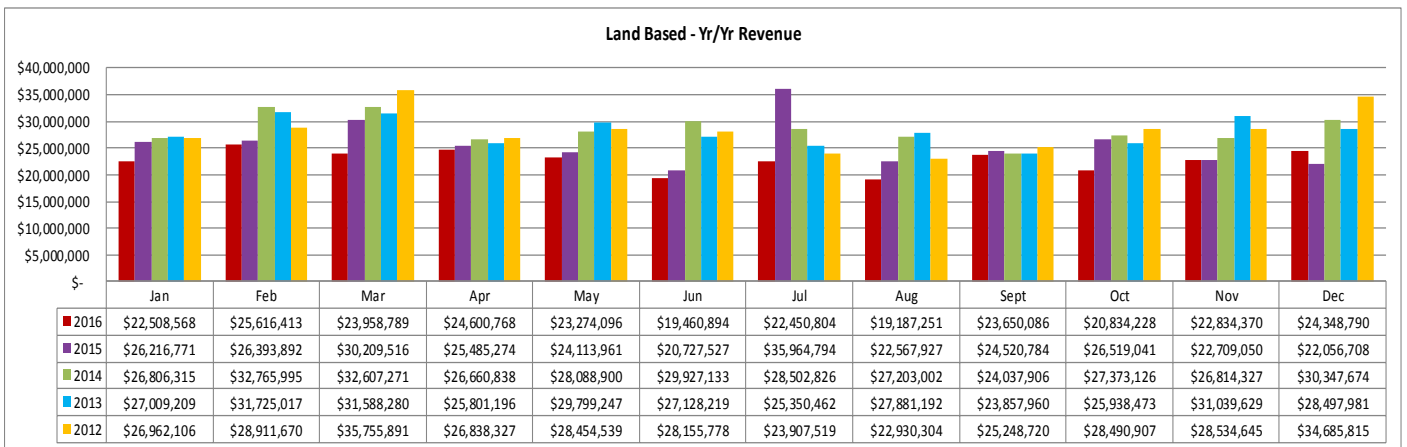

GROSS GAMING REVENUE

Source: Louisiana State Police