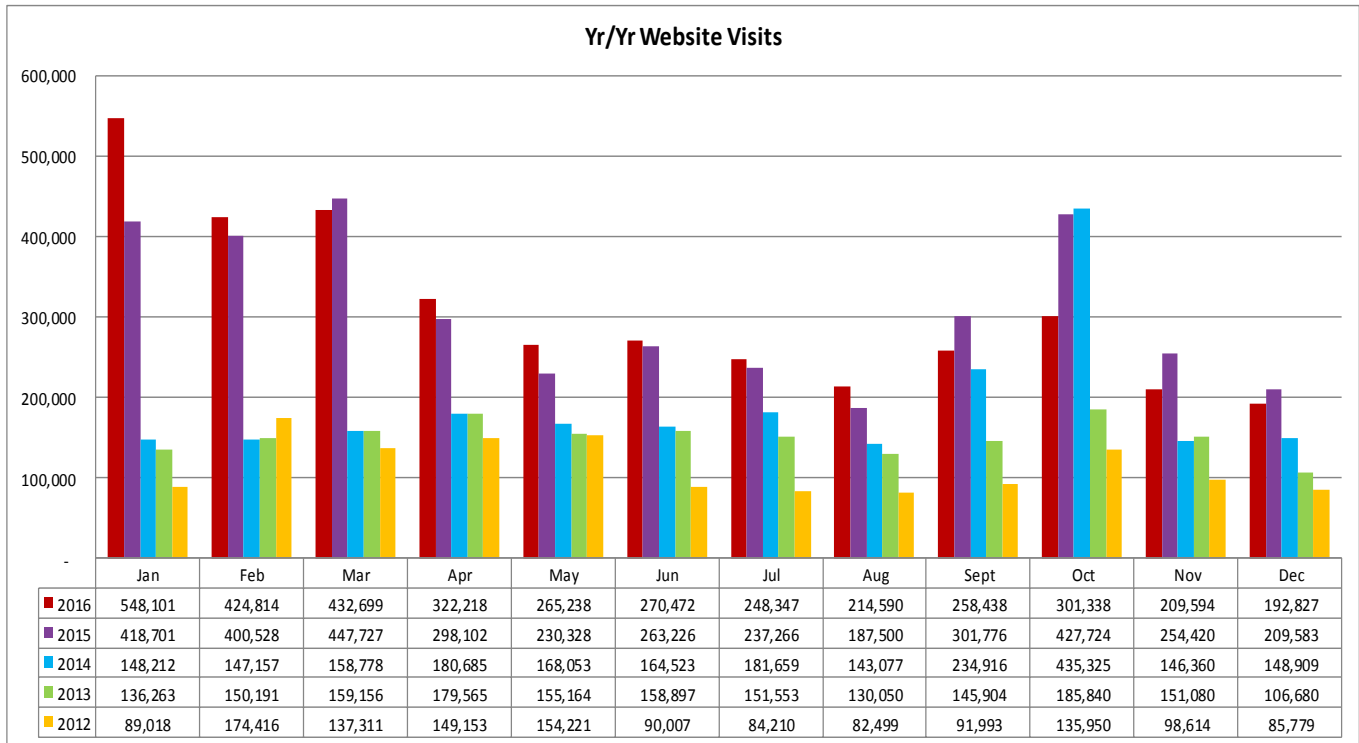

LOUISIANATRAVEL.COM

LouisianaTravel.com website showed a decrease of 8 percent in total web visits in December 2016 over December 2015.

Signals of Intent to Travel	Dec-16	Dec-15	Dec-14	Dec-13	Dec-12
Order a Guide	1,659	2,119	2,292	2,117	1,950
Visit Virtual Welcome Center	643	1,175	1,235	313	1,134
eNewsletter Sign Up	106	143	135	82	112
All Guide Downloads	176	316	565	924	1,624

Statewide welcome centers had a decrease of 24.6 percent in visitation in December 2016 over December 2015. Note: Capitol Park closed to visitors in July 2015 & Vinton remains closed for reconstruction.