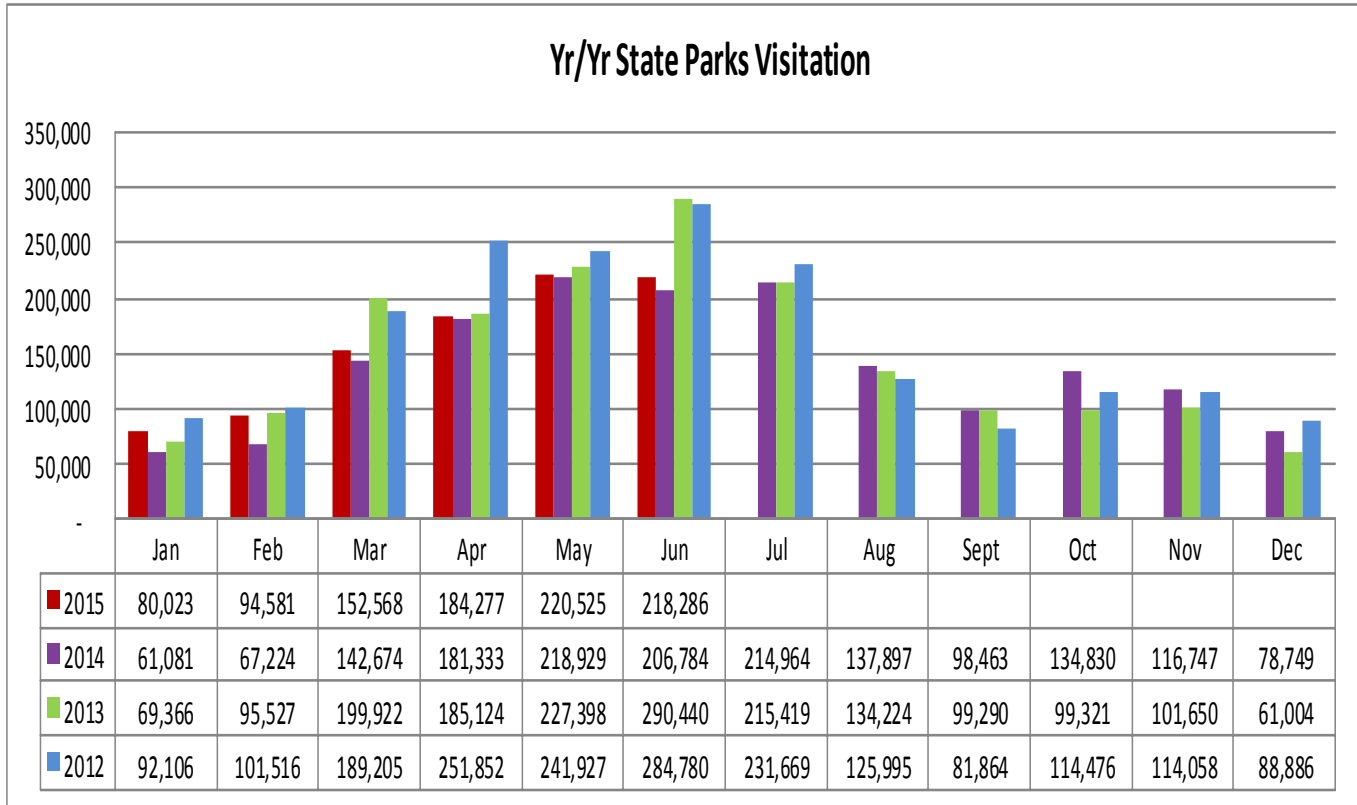

**LOUISIANATRAVEL.COM**

LouisianaTravel.com website showed a significant increase of 60 percent in total web visits in June 2015 over June 2014.

Source: Google Analytics

## STATE PARKS

## WELCOME CENTERS

Statewide welcome centers had a slight decrease of 3 percent in visitation in June 2015 over June 2014.

### Welcome Centers Visitor Totals

<b>International - June 2015</b>	
United Kingdom	866
France	738
Australia	597
Mexico	567
Canada*	522

<b>States** - June 2015</b>	
Texas	38,227
Mississippi	8,528
Florida	6,372
Alabama	4,979
Georgia	3,238