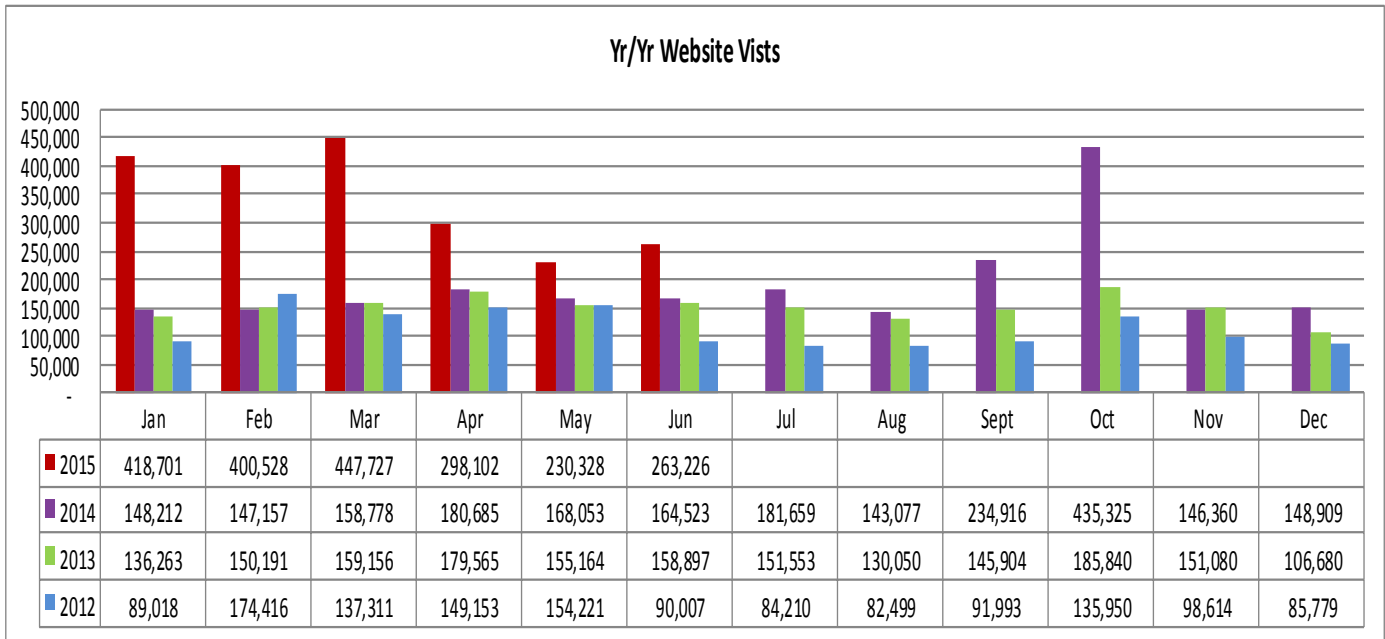

**LOUISIANATRAVEL.COM**

LouisianaTravel.com website showed a significant increase of 60 percent in total web visits in June 2015 over June 2014.

Source: Google Analytics

## WELCOME CENTERS

Statewide welcome centers had a slight decrease of 3 percent in visitation in June 2015 over June 2014.