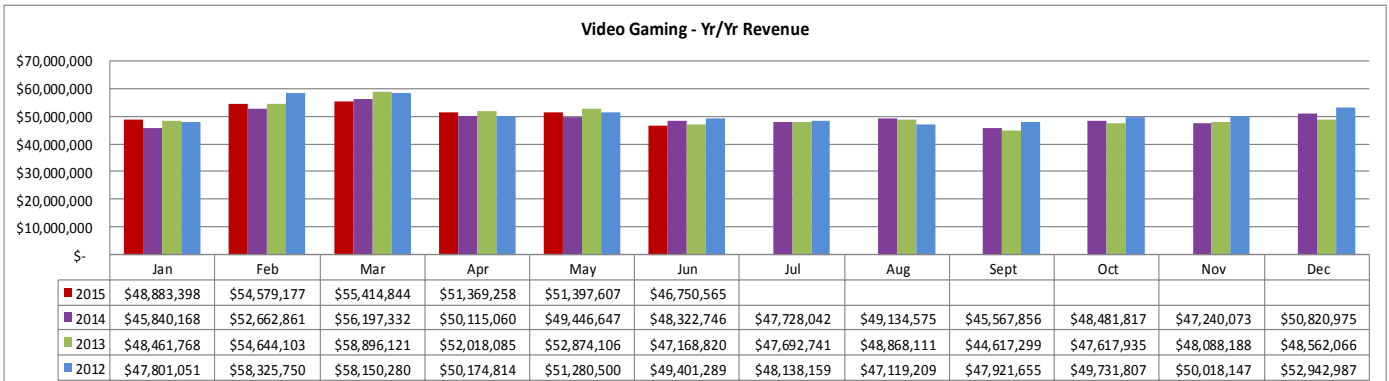

GROSS GAMING REVENUE

Source: Louisiana State Police