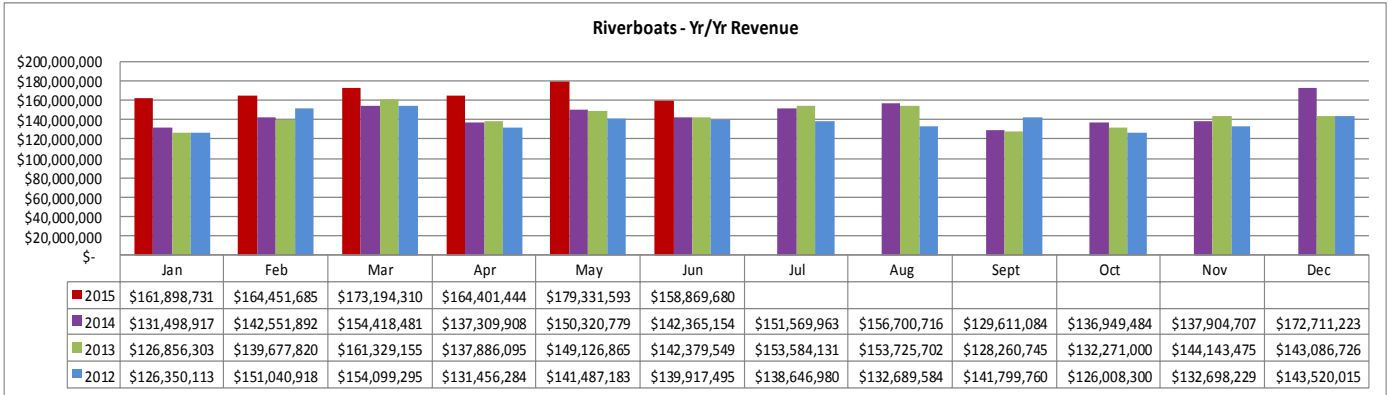

GROSS GAMING REVENUE

Source: Louisiana State Police