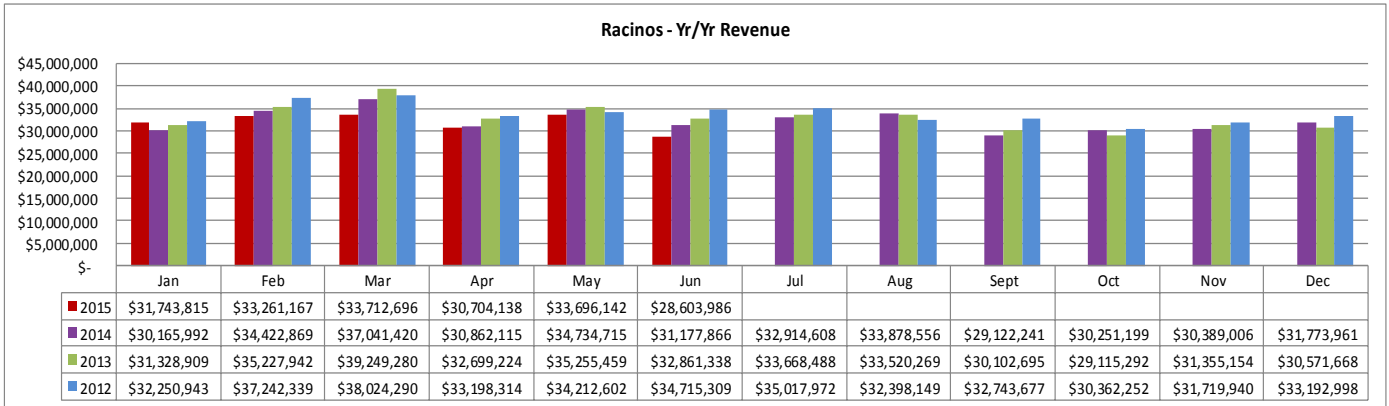

GROSS GAMING REVENUE

Source: Louisiana State Police