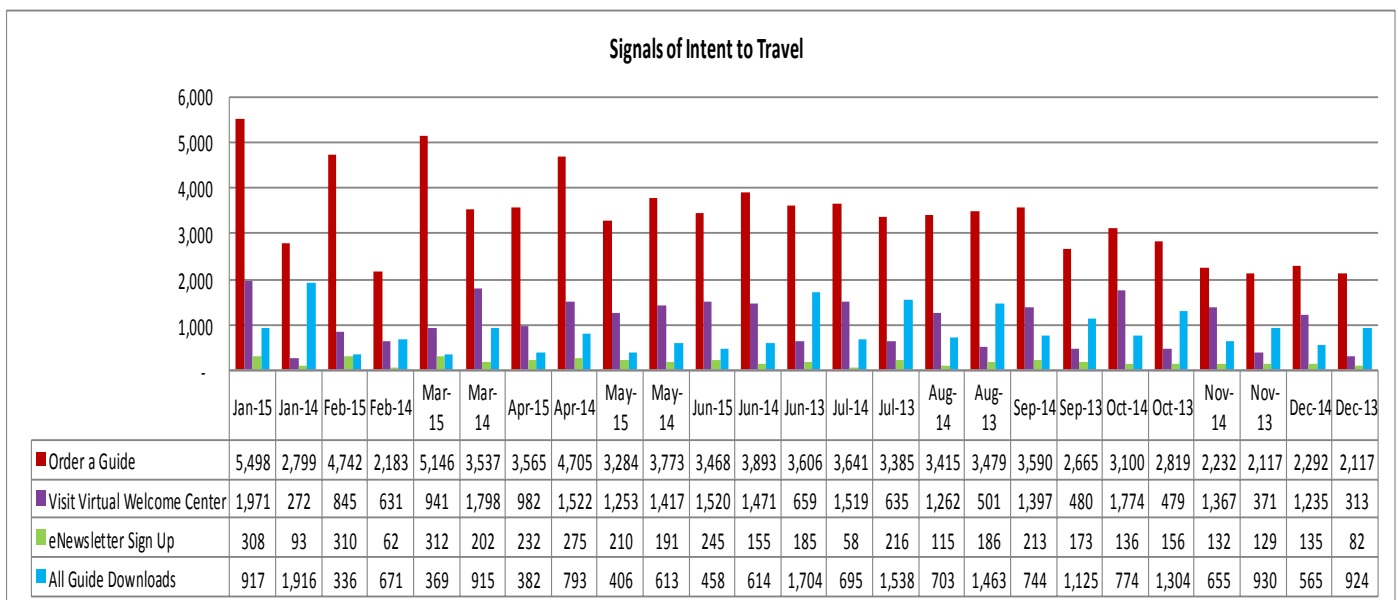

**LOUISIANATRAVEL.COM**

LouisianaTravel.com website showed a significant increase of 60 percent in total web visits in June 2015 over June 2014.

Source: Google Analytics