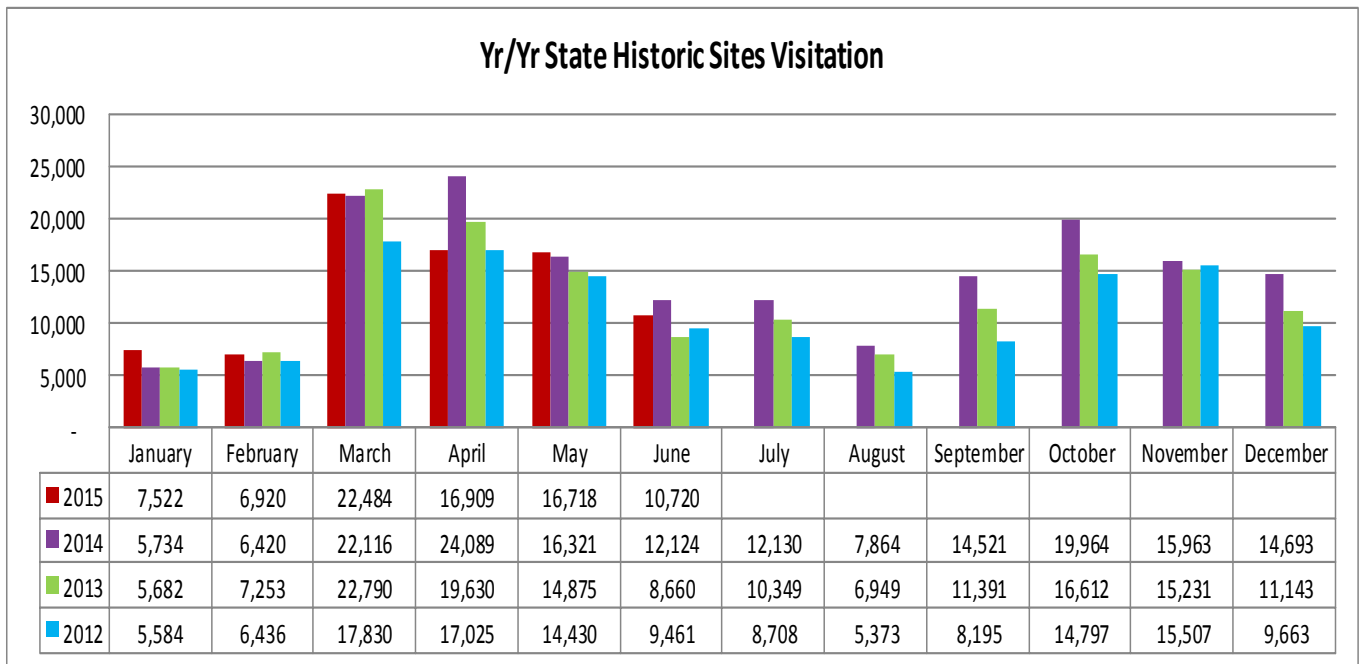

STATE HISTORIC SITES

Source: Louisiana State Parks

For detailed information, contact Reggie Dumas with State Parks at rdumas@crt.la.gov or 225.342.8106.