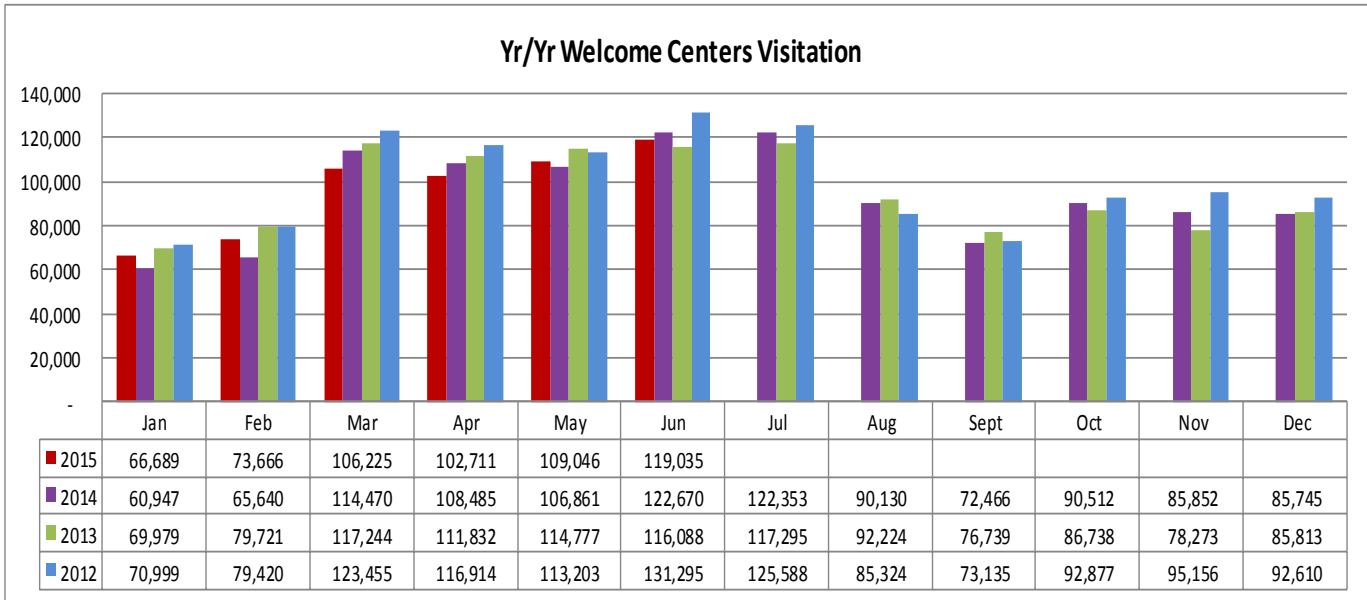

**LOUISIANATRAVEL.COM**

LouisianaTravel.com website showed a significant increase of 60 percent in total web visits in June 2015 over June 2014.

Source: Google Analytics

## WELCOME CENTERS

Statewide welcome centers had a slight decrease of 3 percent in visitation in June 2015 over June 2014.