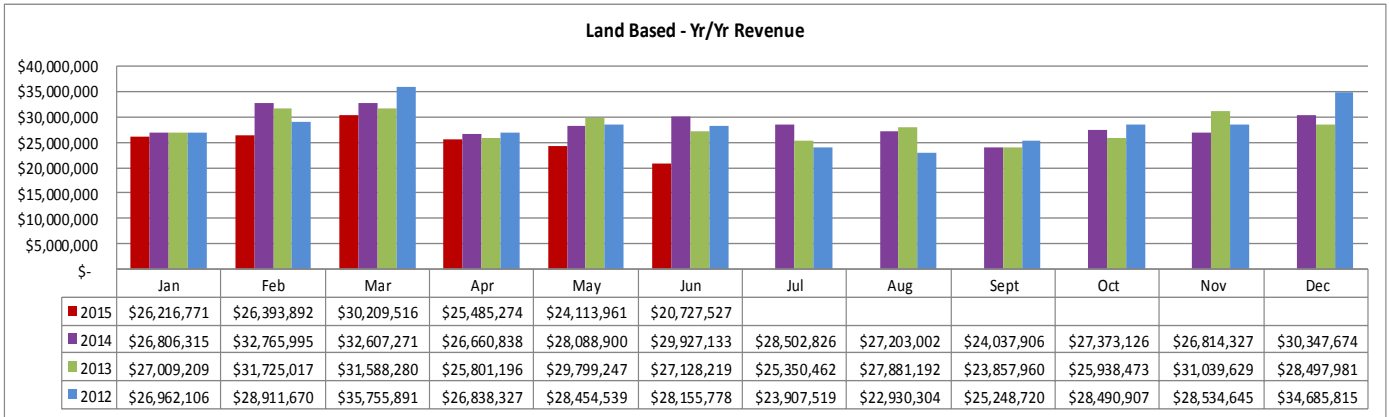

GROSS GAMING REVENUE

Source: Louisiana State Police