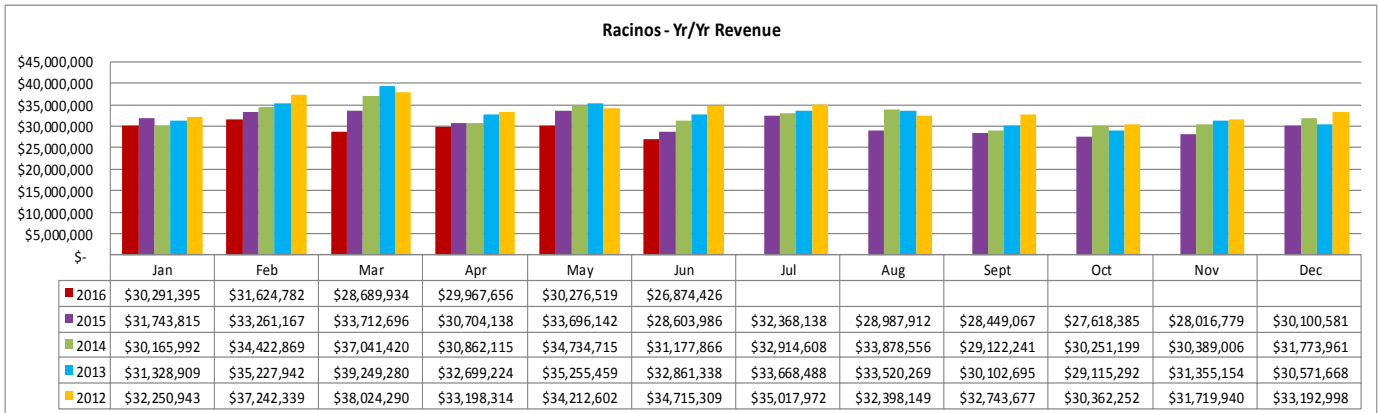

GROSS GAMING REVENUE

Source: Louisiana State Police