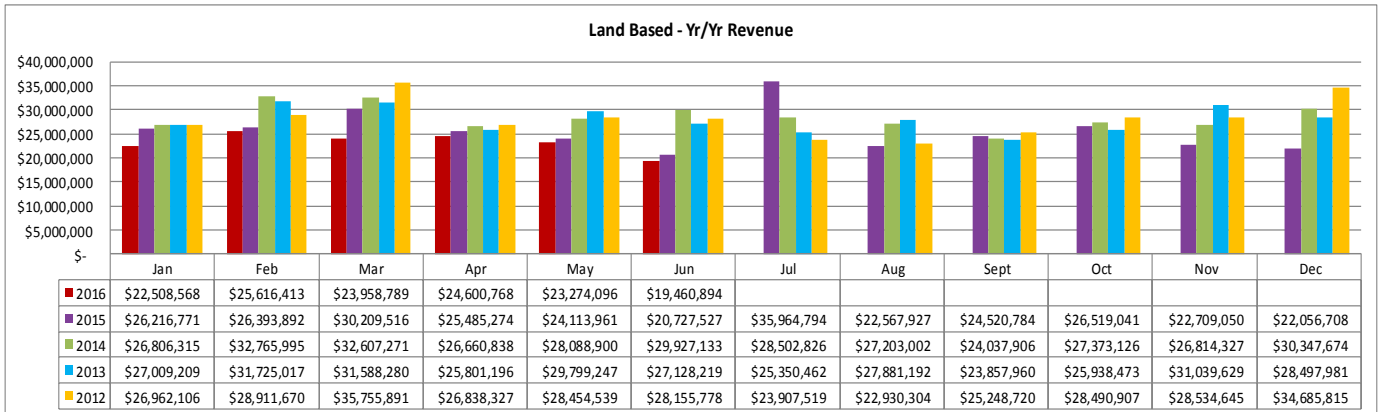

GROSS GAMING REVENUE

Source: Louisiana State Police