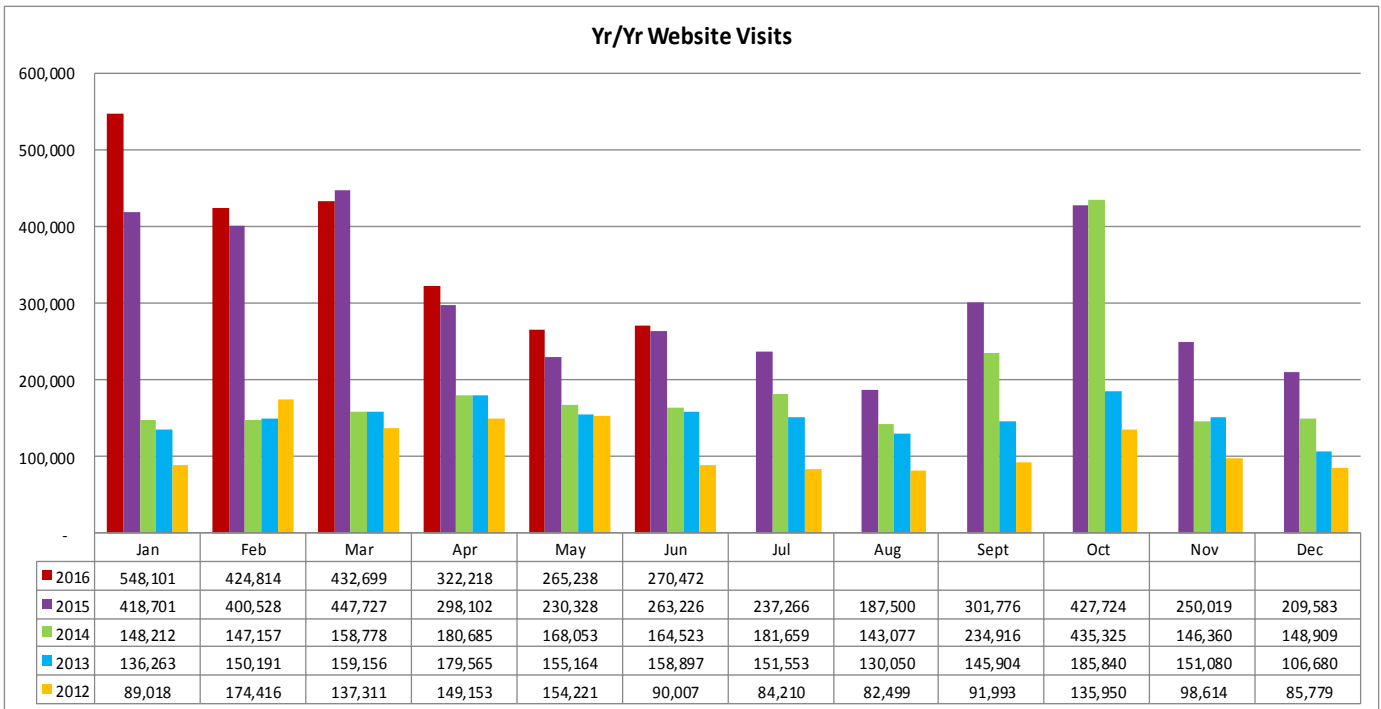

LOUISIANATRAVEL.COM

LouisianaTravel.com website showed a slight increase of 2.8 percent in total web visits in June 2016 over June 2015.

Source: Google Analytics

STATE PARKS

STATE HISTORIC SITES

Source: Louisiana State Parks

For more information, contact Latoya Wells, Reservation System Director, at lwells@crt.la.gov or at 225.342.9519

WELCOME CENTERS

Statewide welcome centers had a decrease of 19 percent in visitation in June 2016 over June 2015.
Note: Capitol Park closed in July 2015 to visitors & Vinton is closed for reconstruction.

Welcome Centers Visitor Totals

International - June 2016	
United Kingdom	878
France	733
Canada*	469
Australia	465
Mexico	450

States** - June 2016	
Texas	27,899
Mississippi	7,455
Florida	6,601
Alabama	4,522
Georgia	2,625