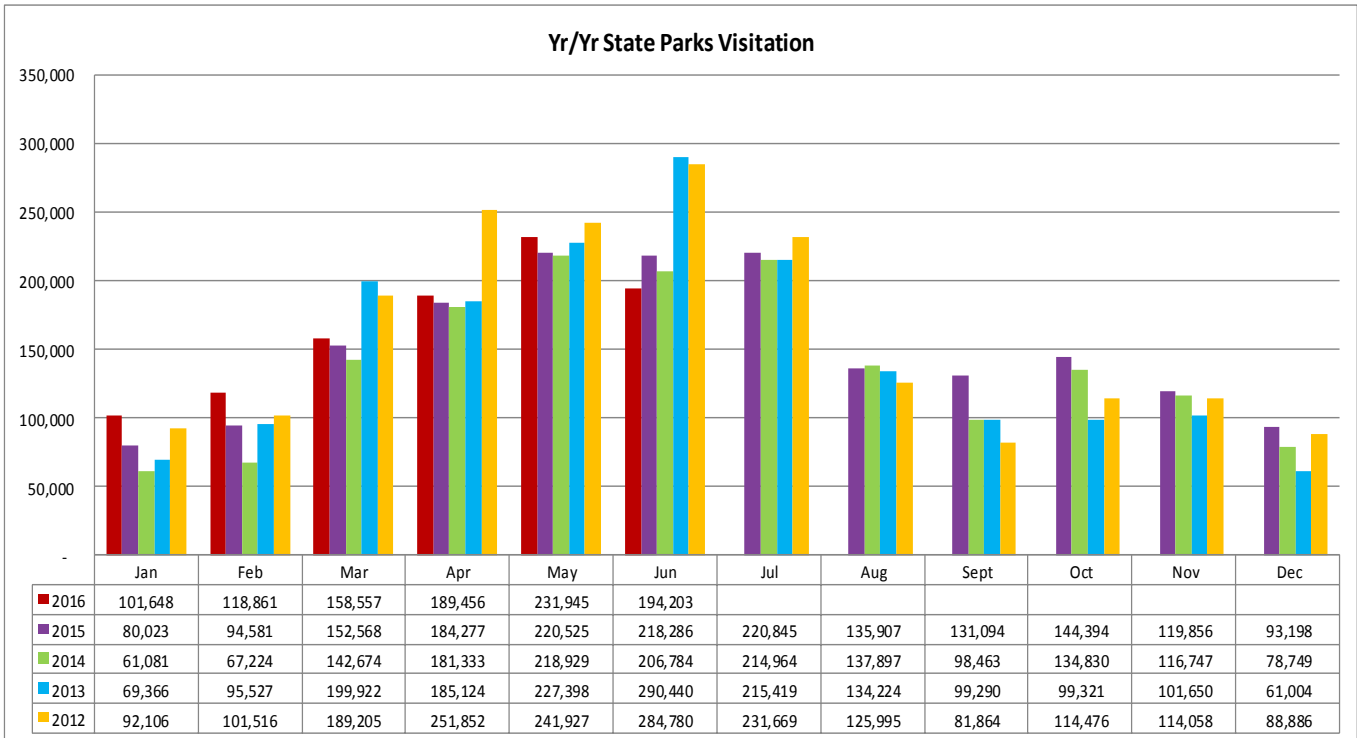

LOUISIANATRAVEL.COM

LouisianaTravel.com website showed a slight increase of 2.8 percent in total web visits in June 2016 over June 2015.

Source: Google Analytics

STATE PARKS

STATE HISTORIC SITES

Source: Louisiana State Parks

For more information, contact Latoya Wells, Reservation System Director, at lwells@crt.la.gov or at 225.342.9519

WELCOME CENTERS

Statewide welcome centers had a decrease of 19 percent in visitation in June 2016 over June 2015.
Note: Capitol Park closed in July 2015 to visitors & Vinton is closed for reconstruction.

Welcome Centers Visitor Totals

International - June 2016	
United Kingdom	878
France	733
Canada*	469
Australia	465
Mexico	450

States** - June 2016	
Texas	27,899
Mississippi	7,455
Florida	6,601
Alabama	4,522
Georgia	2,625