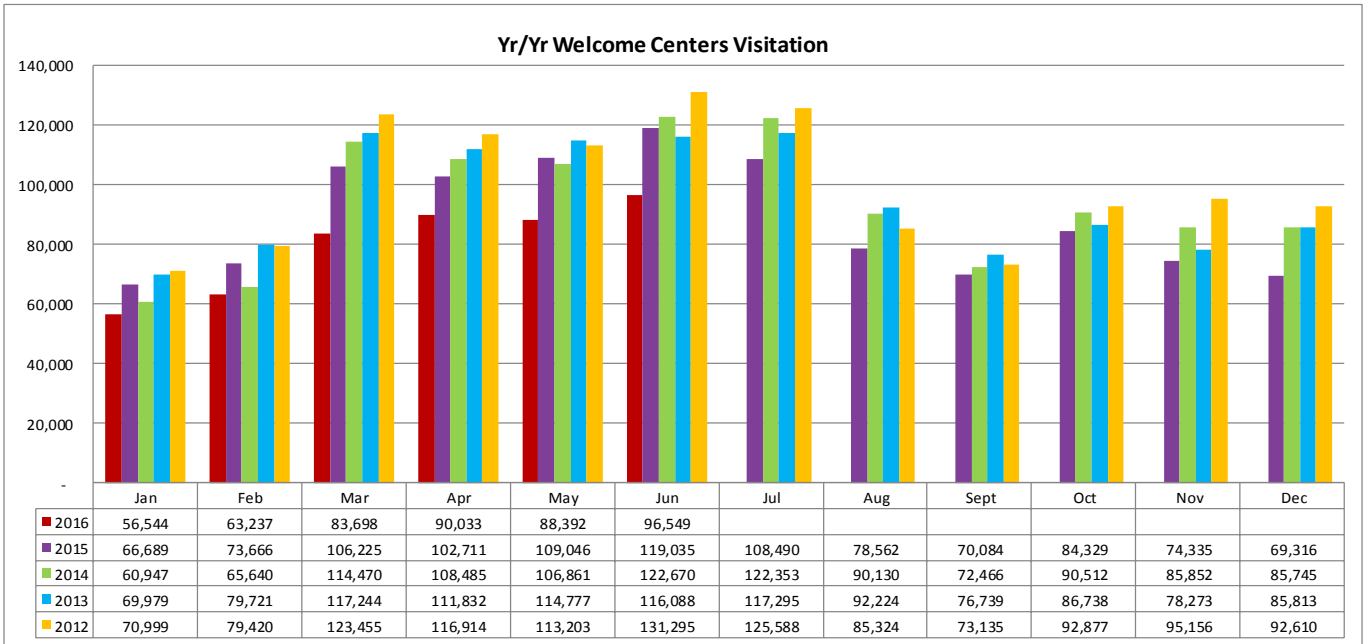

LOUISIANATRAVEL.COM

LouisianaTravel.com website showed a slight increase of 2.8 percent in total web visits in June 2016 over June 2015.

Source: Google Analytics

STATE PARKS

STATE HISTORIC SITES

Source: Louisiana State Parks

For more information, contact Latoya Wells, Reservation System Director, at lwells@crt.la.gov or at 225.342.9519

WELCOME CENTERS

Statewide welcome centers had a decrease of 19 percent in visitation in June 2016 over June 2015.
Note: Capitol Park closed in July 2015 to visitors & Vinton is closed for reconstruction.