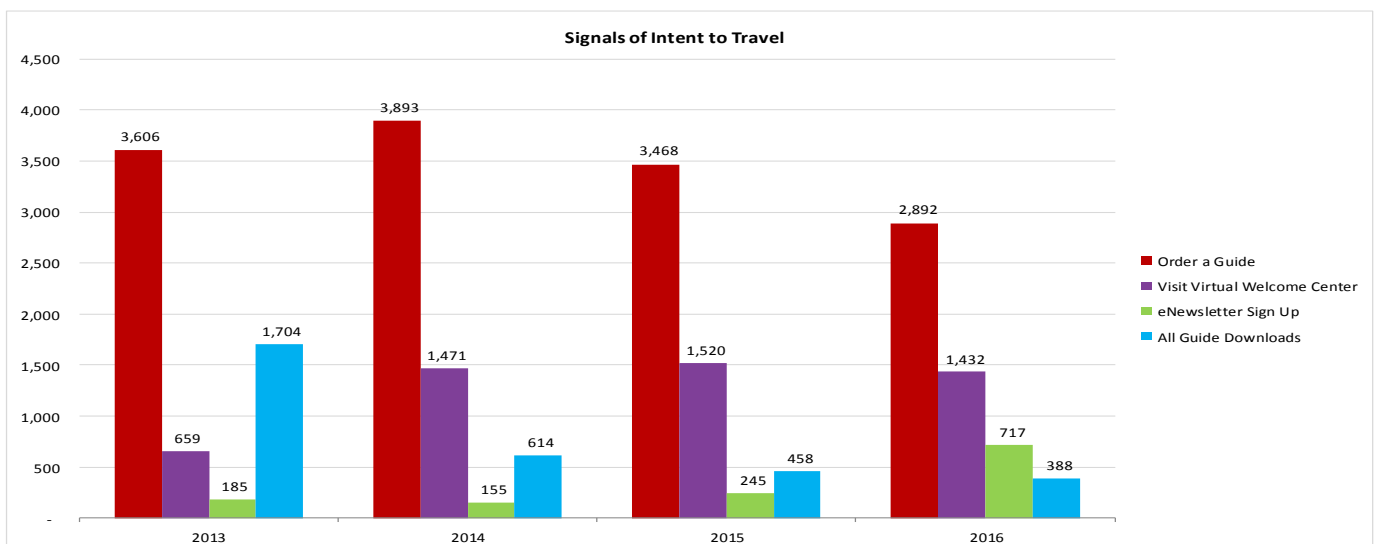

LOUISIANATRAVEL.COM

LouisianaTravel.com website showed a slight increase of 2.8 percent in total web visits in June 2016 over June 2015.

Source: Google Analytics

STATE PARKS

STATE HISTORIC SITES

Source: Louisiana State Parks

For more information, contact Latoya Wells, Reservation System Director, at lwells@crt.la.gov or at 225.342.9519

WELCOME CENTERS

Statewide welcome centers had a decrease of 19 percent in visitation in June 2016 over June 2015.
Note: Capitol Park closed in July 2015 to visitors & Vinton is closed for reconstruction.