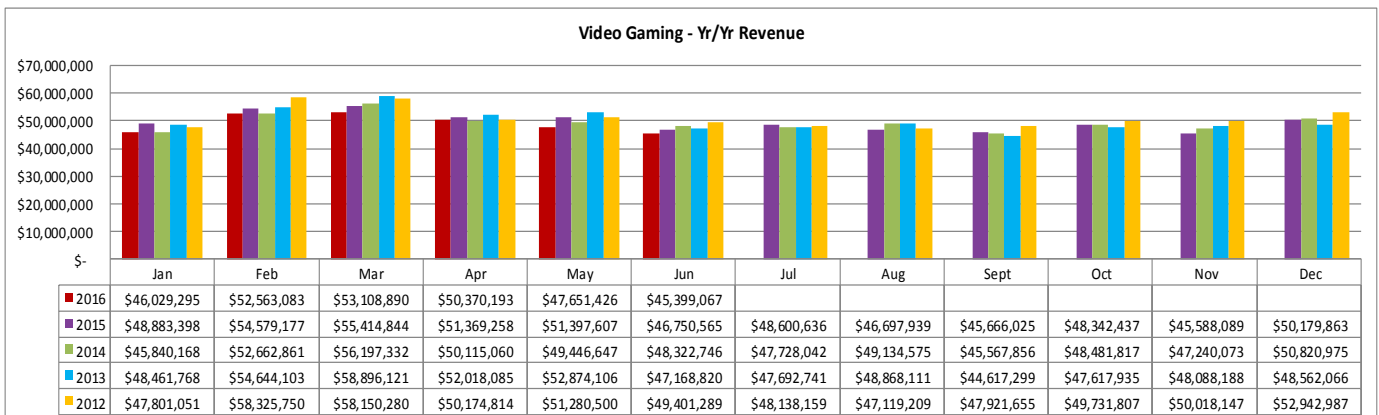

GROSS GAMING REVENUE

Source: Louisiana State Police