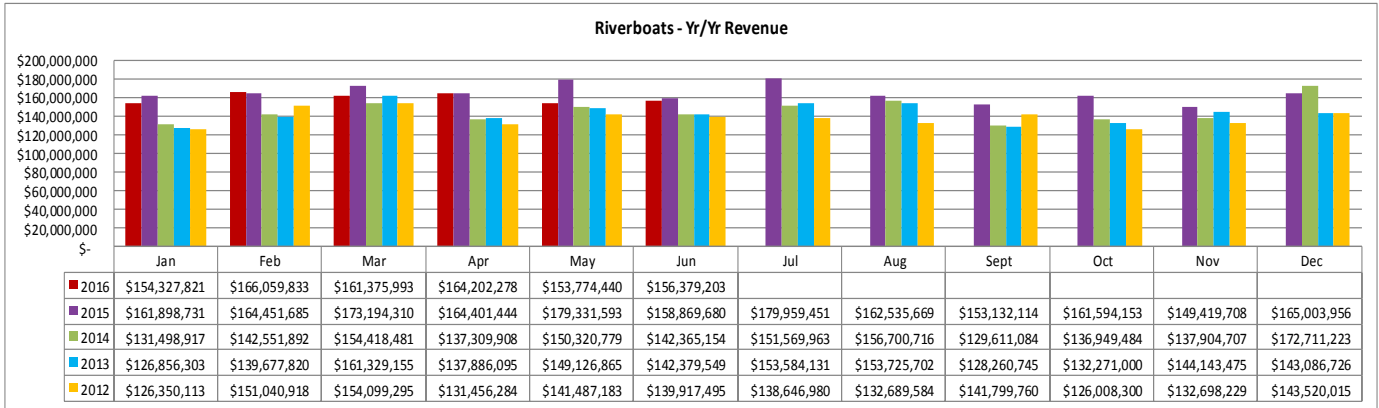

GROSS GAMING REVENUE

Source: Louisiana State Police