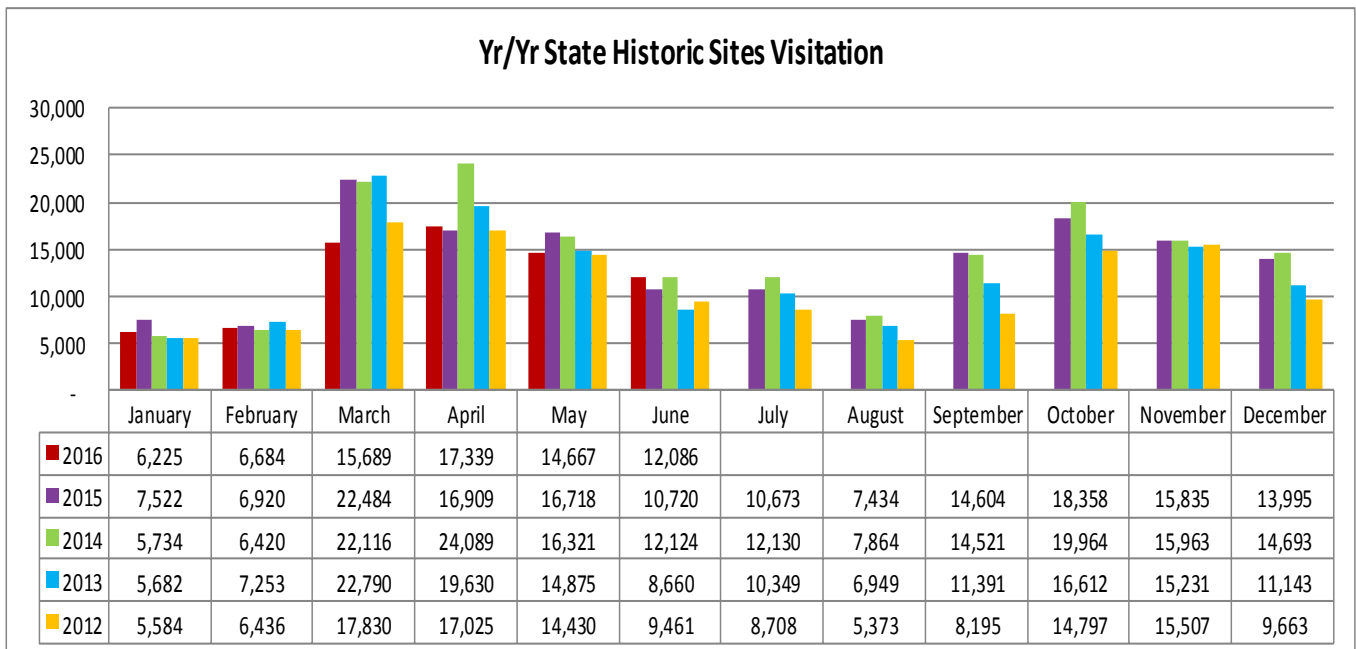

LOUISIANATRAVEL.COM

LouisianaTravel.com website showed a slight increase of 2.8 percent in total web visits in June 2016 over June 2015.

Source: Google Analytics

STATE PARKS

STATE HISTORIC SITES

Source: Louisiana State Parks

For more information, contact Latoya Wells, Reservation System Director, at lwells@crt.la.gov or at 225.342.9519

WELCOME CENTERS

Statewide welcome centers had a decrease of 19 percent in visitation in June 2016 over June 2015.
Note: Capitol Park closed in July 2015 to visitors & Vinton is closed for reconstruction.

Welcome Centers Visitor Totals

International - June 2016	
United Kingdom	878
France	733
Canada*	469
Australia	465
Mexico	450

States** - June 2016	
Texas	27,899
Mississippi	7,455
Florida	6,601
Alabama	4,522
Georgia	2,625