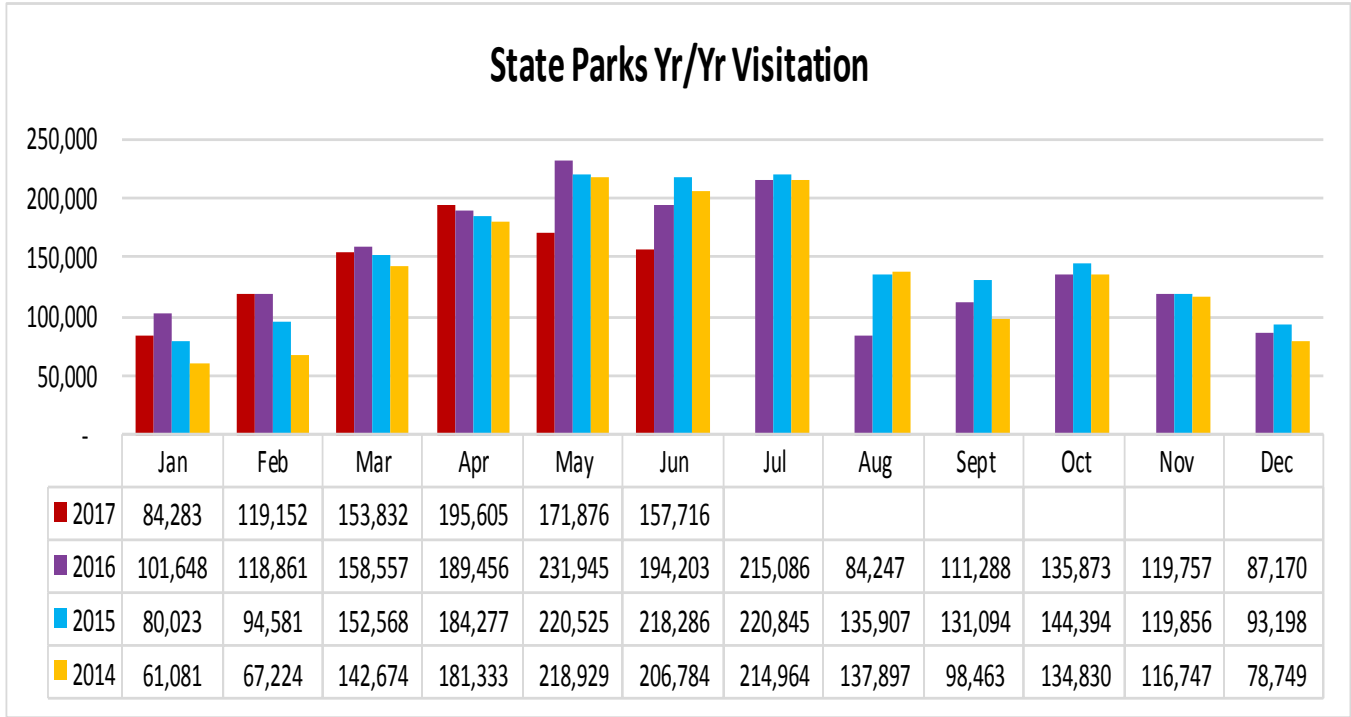

STATE PARKS