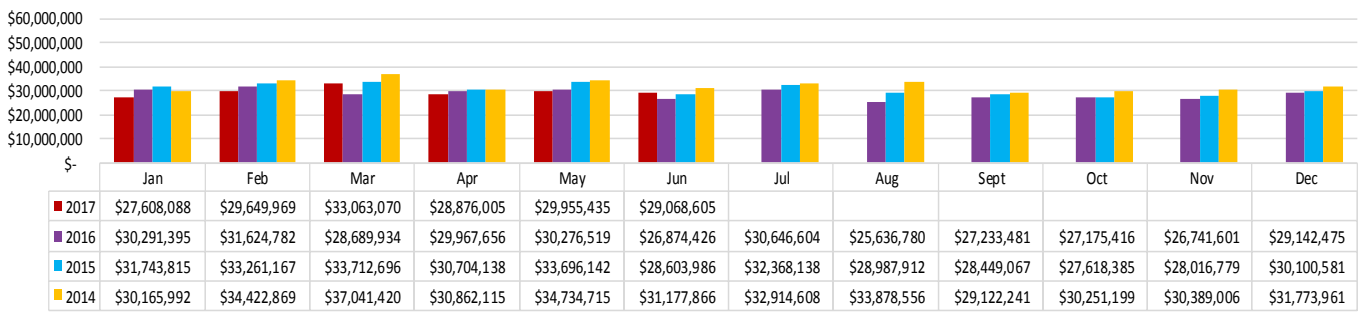

GROSS GAMING REVENUE

Riverboats - Yr/Yr Revenue

Racinos - Yr/Yr Revenue

Land Based - Yr/Yr Revenue

Video Gaming - Yr/Yr Revenue