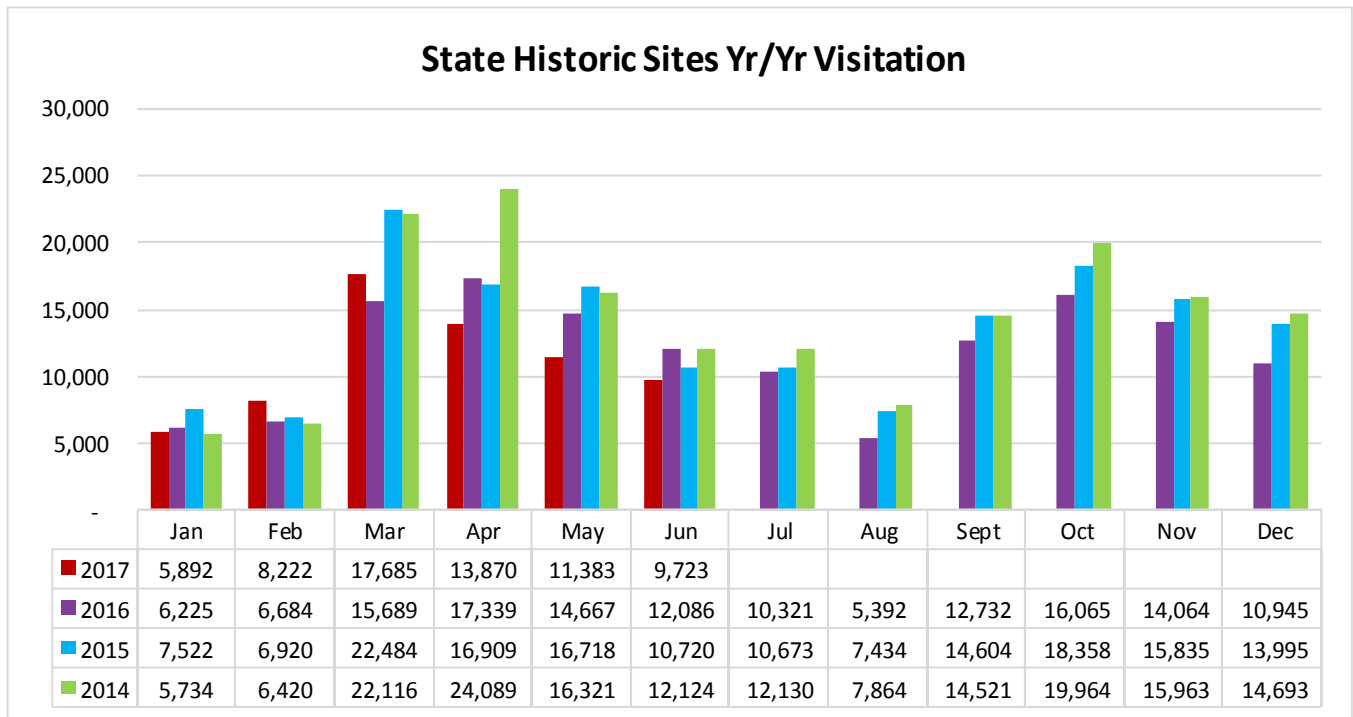

STATE HISTORIC SITES

Source: Louisiana State Parks

For more information, contact Latoya Wells, Reservation System Director, at lwells@crt.la.gov or at 225.342.9519