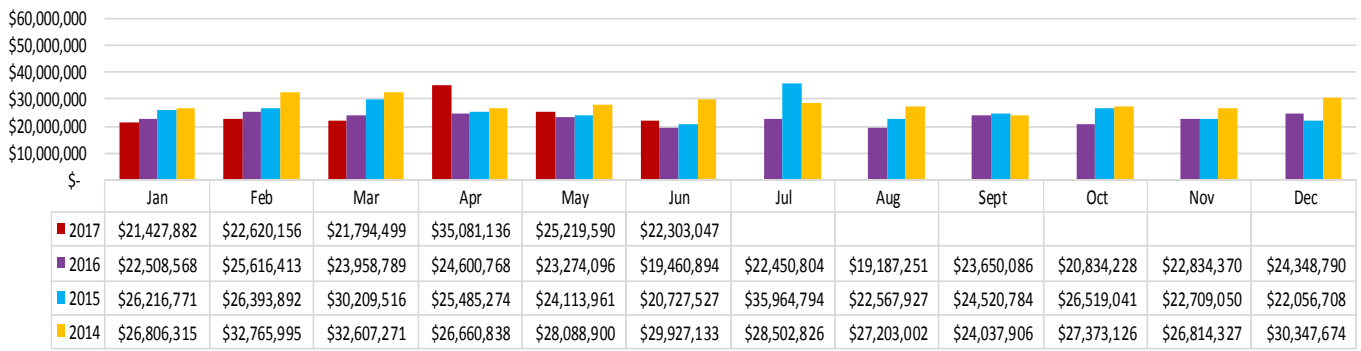

GROSS GAMING REVENUE

Riverboats - Yr/Yr Revenue

Racinos - Yr/Yr Revenue

Land Based - Yr/Yr Revenue

Video Gaming - Yr/Yr Revenue