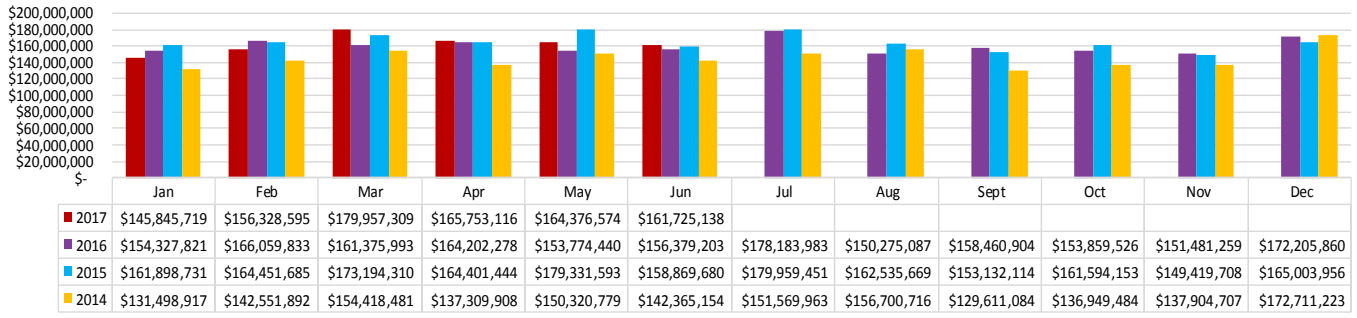

GROSS GAMING REVENUE

Riverboats - Yr/Yr Revenue