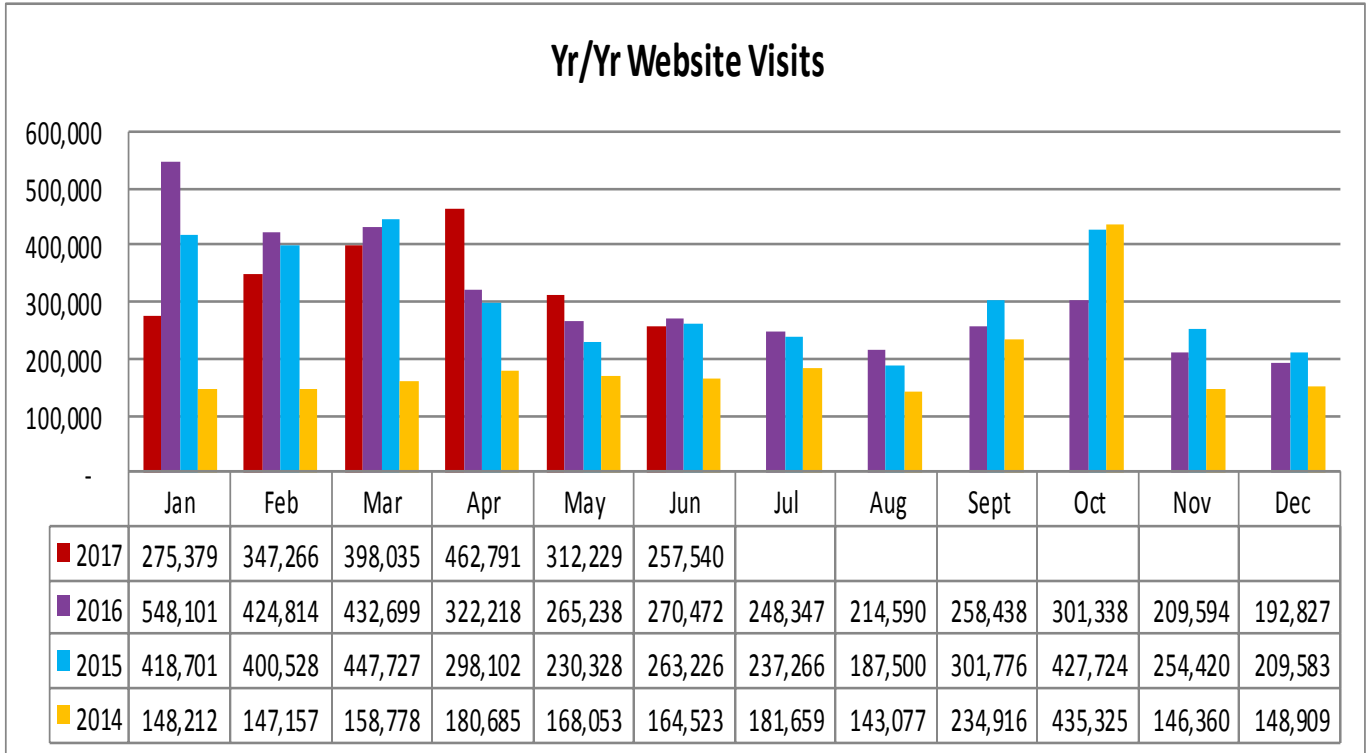

LOUISIANATRAVEL.COM

LouisianaTravel.com website showed a slight decrease of 4.8 percent in total web visits in June 2017 over June 2016.

| Signals of Intent to Travel | Jun-17 | Jun-16 | Jun-15 | Jun-14 |
|------------------------------------|---------------|---------------|---------------|---------------|
| Order a Guide | 2,696 | 2,892 | 3,468 | 3,893 |
| Visit Virtual Welcome Center | 1,143 | 1,432 | 1,520 | 1,471 |
| eNewsletter Sign Up | 222 | 717 | 245 | 155 |
| All Guide Downloads | 231 | 388 | 458 | 614 |

Welcome Centers Yr/Yr Visitation

Statewide welcome centers had a decrease of 9 percent in visitation in June 2017 over June 2016.
Note: Vinton remains closed for reconstruction.

Welcome Centers Visitor Totals