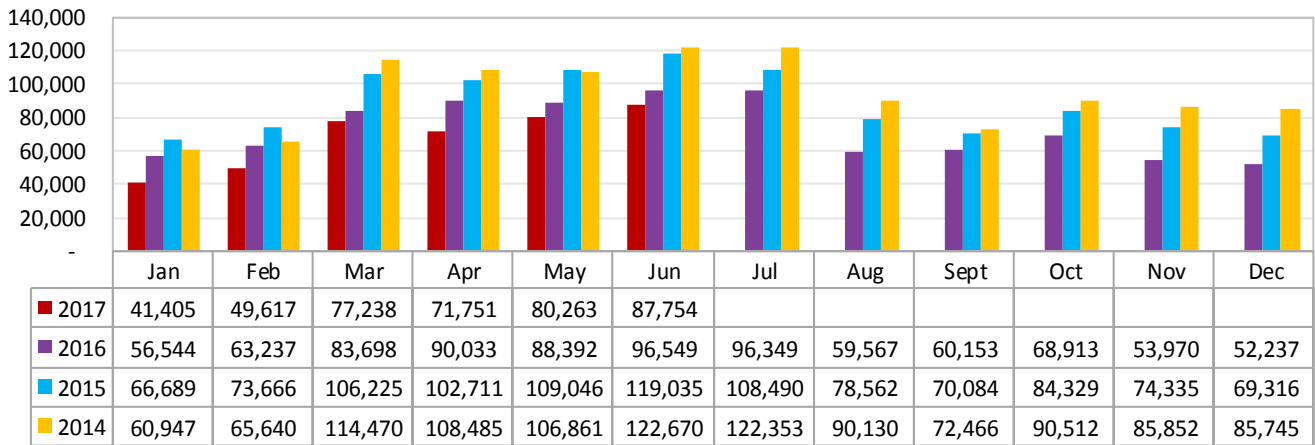

LOUISIANATRAVEL.COM

LouisianaTravel.com website showed a slight decrease of 4.8 percent in total web visits in June 2017 over June 2016.

| Signals of Intent to Travel | Jun-17 | Jun-16 | Jun-15 | Jun-14 |
|------------------------------------|---------------|---------------|---------------|---------------|
| Order a Guide | 2,696 | 2,892 | 3,468 | 3,893 |
| Visit Virtual Welcome Center | 1,143 | 1,432 | 1,520 | 1,471 |
| eNewsletter Sign Up | 222 | 717 | 245 | 155 |
| All Guide Downloads | 231 | 388 | 458 | 614 |

Welcome Centers Yr/Yr Visitation

Statewide welcome centers had a decrease of 9 percent in visitation in June 2017 over June 2016.
Note: Vinton remains closed for reconstruction.

Welcome Centers Visitor Totals