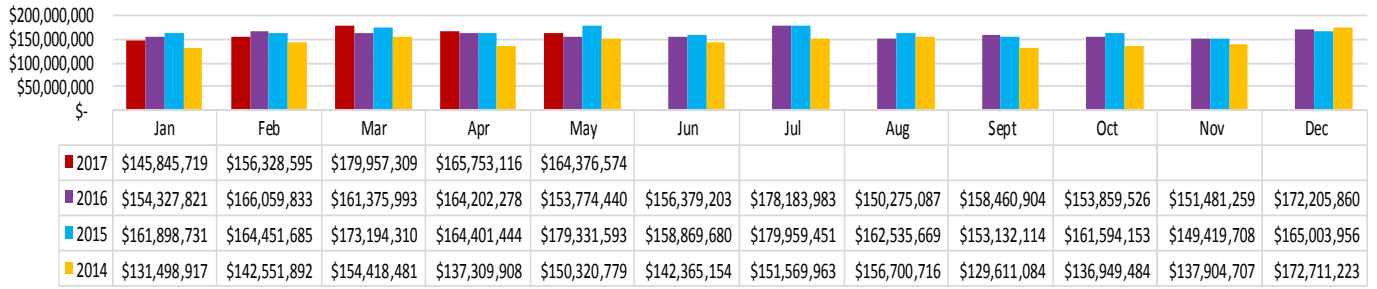

GROSS GAMING REVENUE

Riverboats - Yr/Yr Revenue

Racinos - Yr/Yr Revenue

Land Based - Yr/Yr Revenue

Video Gaming - Yr/Yr Revenue