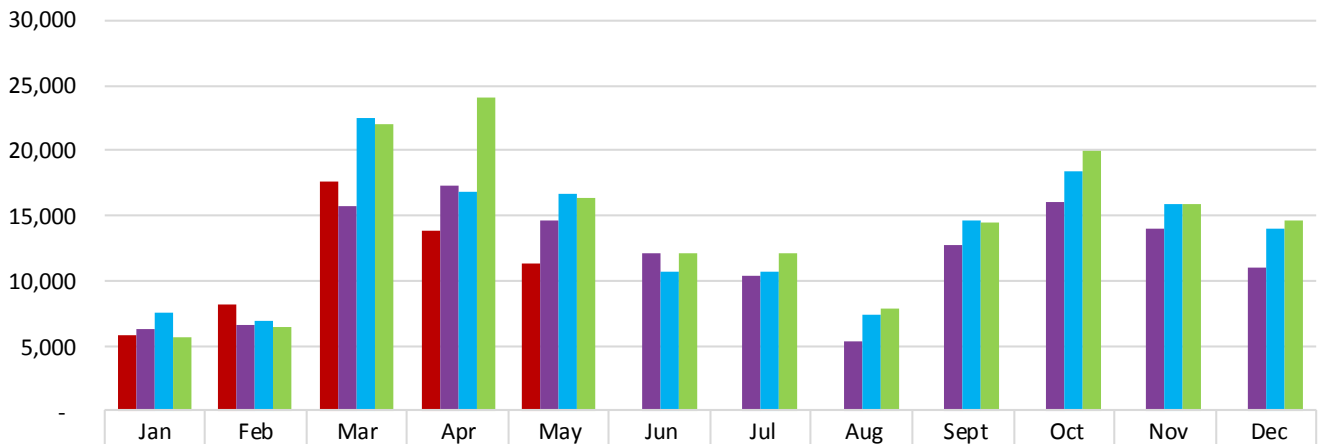

LOUISIANATRAVEL.COM

LouisianaTravel.com website showed an increase of 17.7percent in total web visits in May 2017 over May 2016.

Signals of Intent to Travel	May-17	May-16	May-15	May-14
Order a Guide	2,725	2,787	3,284	3,773
Visit Virtual Welcome Center	1,340	1,458	1,253	1,417
eNewsletter Sign Up	202	160	210	191
All Guide Downloads	268	443	406	613

Source: Google Analytics

STATE PARKS

State Parks Yr/Yr Visitation

	Jan	Feb	Mar	Apr	May	Jun	Jul	Aug	Sept	Oct	Nov	Dec
2017	84,283	119,152	153,832	195,605	171,876							
2016	101,648	118,861	158,557	189,456	231,945	194,203	215,086	84,247	111,288	135,873	119,757	87,170
2015	80,023	94,581	152,568	184,277	220,525	218,286	220,845	135,907	131,094	144,394	119,856	93,198
2014	61,081	67,224	142,674	181,333	218,929	206,784	214,964	137,897	98,463	134,830	116,747	78,749

STATE HISTORIC SITES

State Historic Sites Yr/Yr Visitation

	Jan	Feb	Mar	Apr	May	Jun	Jul	Aug	Sept	Oct	Nov	Dec
2017	5,892	8,222	17,685	13,870	11,383							
2016	6,225	6,684	15,689	17,339	14,667	12,086	10,321	5,392	12,732	16,065	14,064	10,945
2015	7,522	6,920	22,484	16,909	16,718	10,720	10,673	7,434	14,604	18,358	15,835	13,995
2014	5,734	6,420	22,116	24,089	16,321	12,124	12,130	7,864	14,521	19,964	15,963	14,693