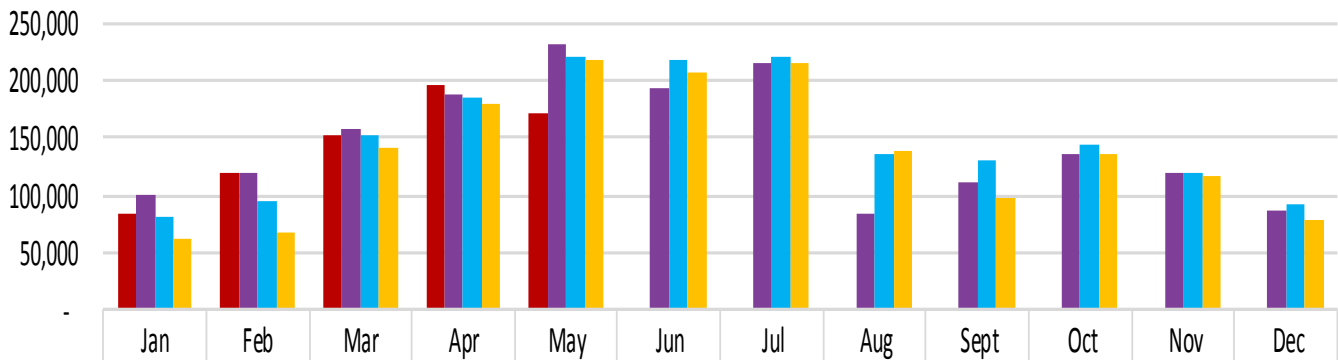

LOUISIANATRAVEL.COM

LouisianaTravel.com website showed an increase of 17.7percent in total web visits in May 2017 over May 2016.

Signals of Intent to Travel	May-17	May-16	May-15	May-14
Order a Guide	2,725	2,787	3,284	3,773
Visit Virtual Welcome Center	1,340	1,458	1,253	1,417
eNewsletter Sign Up	202	160	210	191
All Guide Downloads	268	443	406	613

Source: Google Analytics

STATE PARKS

State Parks Yr/Yr Visitation

	Jan	Feb	Mar	Apr	May	Jun	Jul	Aug	Sept	Oct	Nov	Dec
2017	84,283	119,152	153,832	195,605	171,876							
2016	101,648	118,861	158,557	189,456	231,945	194,203	215,086	84,247	111,288	135,873	119,757	87,170
2015	80,023	94,581	152,568	184,277	220,525	218,286	220,845	135,907	131,094	144,394	119,856	93,198
2014	61,081	67,224	142,674	181,333	218,929	206,784	214,964	137,897	98,463	134,830	116,747	78,749

STATE HISTORIC SITES

State Historic Sites Yr/Yr Visitation

	Jan	Feb	Mar	Apr	May	Jun	Jul	Aug	Sept	Oct	Nov	Dec
2017	5,892	8,222	17,685	13,870	11,383							
2016	6,225	6,684	15,689	17,339	14,667	12,086	10,321	5,392	12,732	16,065	14,064	10,945
2015	7,522	6,920	22,484	16,909	16,718	10,720	10,673	7,434	14,604	18,358	15,835	13,995
2014	5,734	6,420	22,116	24,089	16,321	12,124	12,130	7,864	14,521	19,964	15,963	14,693