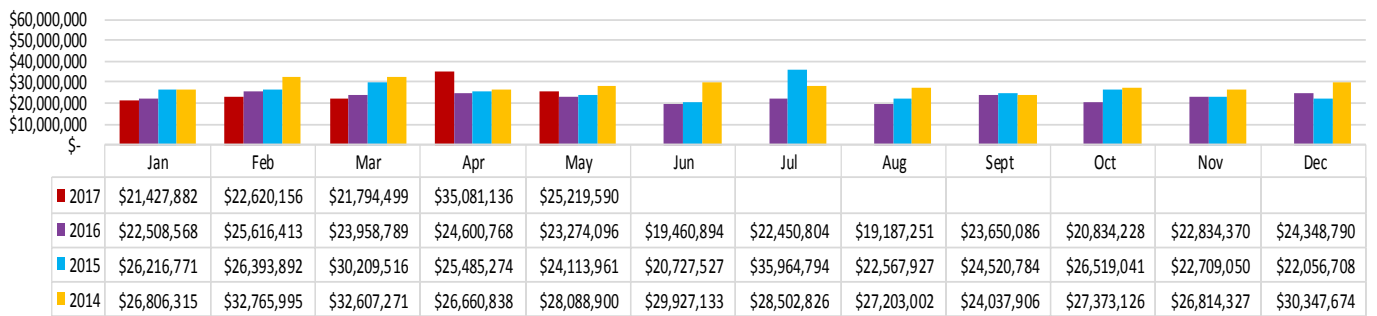

GROSS GAMING REVENUE

Riverboats - Yr/Yr Revenue

Racinos - Yr/Yr Revenue

Land Based - Yr/Yr Revenue

Video Gaming - Yr/Yr Revenue