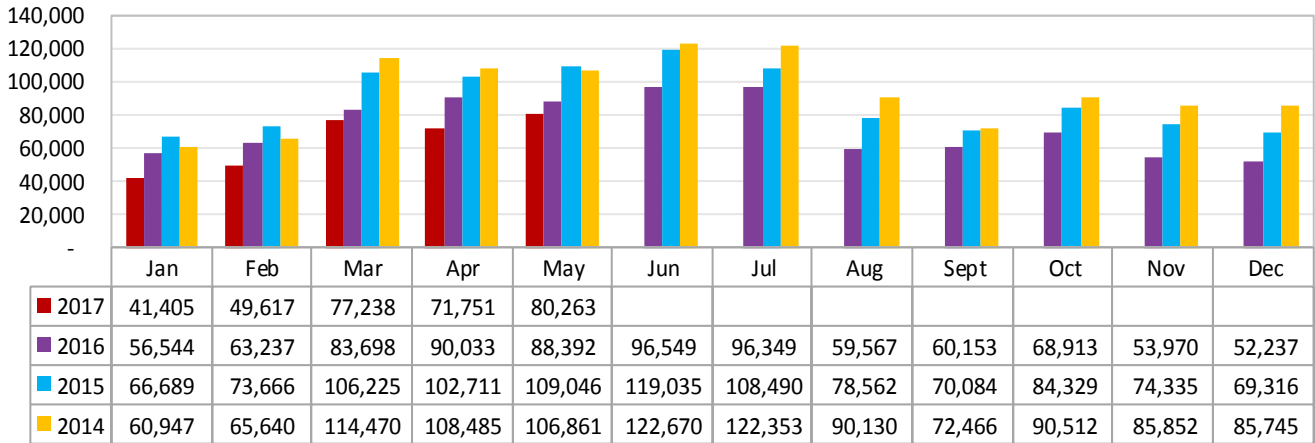

WELCOME CENTERS

Welcome Centers Yr/Yr Visitation

Statewide welcome centers had a decrease of 9 percent in visitation in May 2017 over May 2016.
Note: Vinton remains closed for reconstruction.

Welcome Centers Visitor Totals

<i>International - May 2017</i>	
France	1,207
Canada*	1,152
United Kingdom	933
Mexico	768
Germany	676

<i>States** - May 2017</i>	
Texas	13,077
Mississippi	6,178
Florida	5,534
Alabama	4,644
Georgia	2,121

<i>Cities** - May 2017</i>	
Dallas, TX	1,020
Houston, TX	1,020
Mobile, AL	1,016
Ozark, MO	862
Fort Worth, TX	590

<i>International Jan - May 2017</i>	
Canada*	7,975
France	3,334
United Kingdom	2,886
Mexico	2,677
Germany	2,165

<i>States** Jan - May 2017</i>	
Texas	46,165
Mississippi	29,386
Florida	21,300
Alabama	20,796
Georgia	9,208

<i>Cities** Jan - May 2017</i>	
Houston, TX	2,036
Mobile, AL	2,036
Dallas, TX	1,368
Pensacola, FL	1,342
Ozark, MO	866

* Includes all of Canadian provinces in total. ** Excludes Louisiana residents.

Source: Louisiana Welcome Centers

For individual Welcome Center visitation numbers, contact Nancy Broussard at nbroussard@crt.la.gov or 225.342.8122.