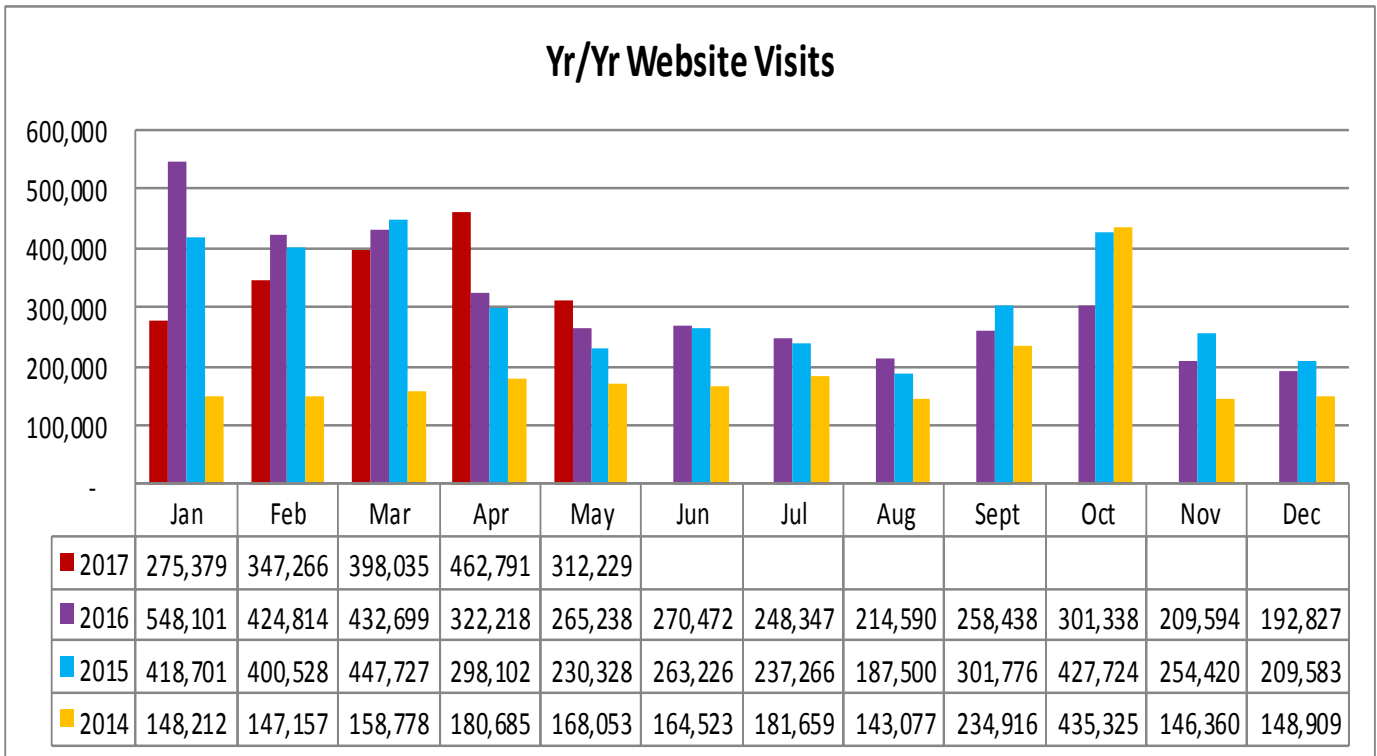

LOUISIANATRAVEL.COM

LouisianaTravel.com website showed an increase of 17.7percent in total web visits in May 2017 over May 2016.

Signals of Intent to Travel	May-17	May-16	May-15	May-14
Order a Guide	2,725	2,787	3,284	3,773
Visit Virtual Welcome Center	1,340	1,458	1,253	1,417
eNewsletter Sign Up	202	160	210	191
All Guide Downloads	268	443	406	613

Source: Google Analytics

STATE PARKS

State Parks Yr/Yr Visitation

	Jan	Feb	Mar	Apr	May	Jun	Jul	Aug	Sept	Oct	Nov	Dec
2017	84,283	119,152	153,832	195,605	171,876							
2016	101,648	118,861	158,557	189,456	231,945	194,203	215,086	84,247	111,288	135,873	119,757	87,170
2015	80,023	94,581	152,568	184,277	220,525	218,286	220,845	135,907	131,094	144,394	119,856	93,198
2014	61,081	67,224	142,674	181,333	218,929	206,784	214,964	137,897	98,463	134,830	116,747	78,749

STATE HISTORIC SITES

State Historic Sites Yr/Yr Visitation

	Jan	Feb	Mar	Apr	May	Jun	Jul	Aug	Sept	Oct	Nov	Dec
2017	5,892	8,222	17,685	13,870	11,383							
2016	6,225	6,684	15,689	17,339	14,667	12,086	10,321	5,392	12,732	16,065	14,064	10,945
2015	7,522	6,920	22,484	16,909	16,718	10,720	10,673	7,434	14,604	18,358	15,835	13,995
2014	5,734	6,420	22,116	24,089	16,321	12,124	12,130	7,864	14,521	19,964	15,963	14,693