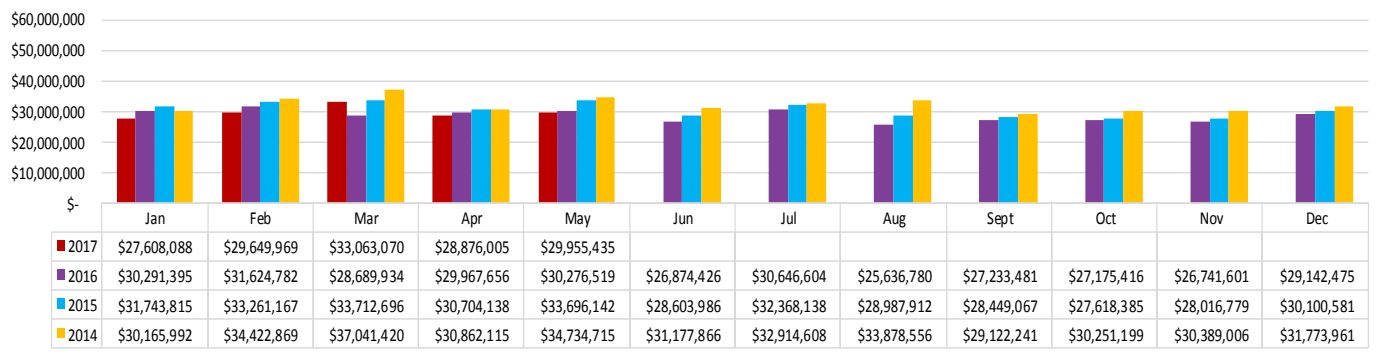

GROSS GAMING REVENUE

Riverboats - Yr/Yr Revenue

Racinos - Yr/Yr Revenue

Land Based - Yr/Yr Revenue

Video Gaming - Yr/Yr Revenue