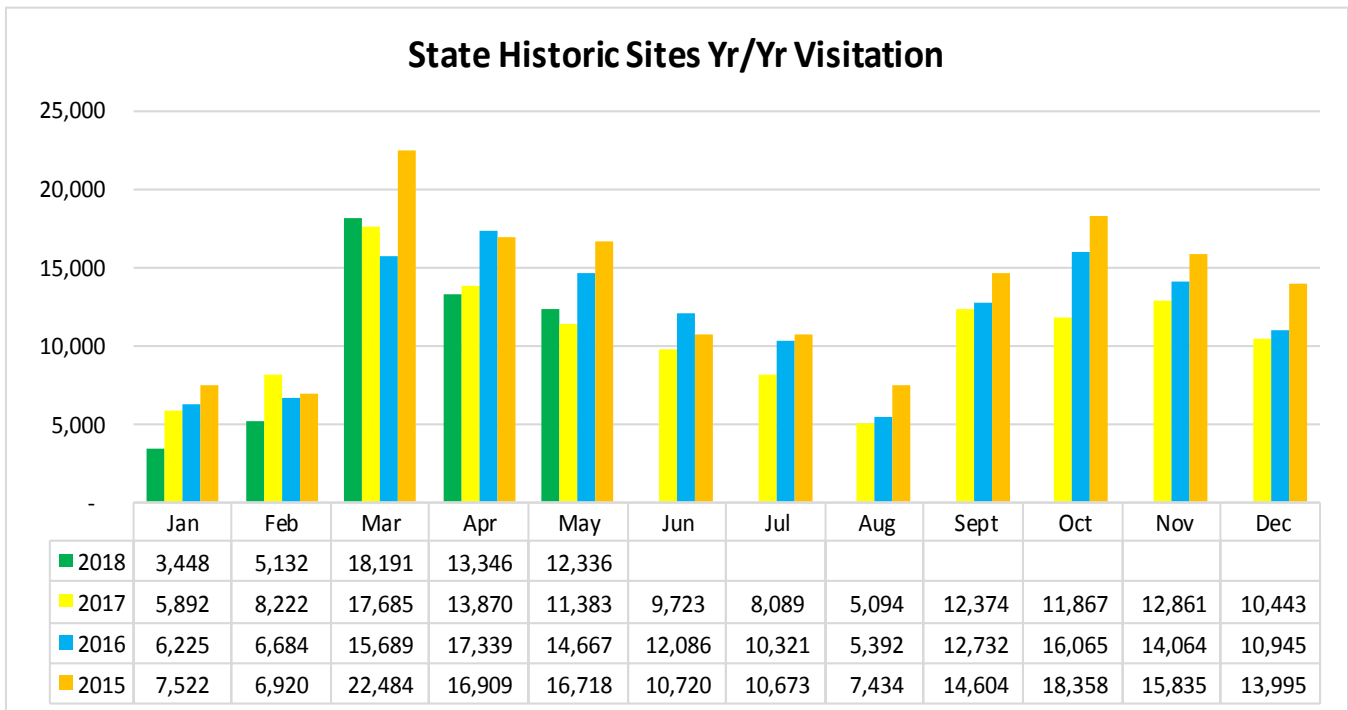

STATE HISTORIC SITES

Source: Louisiana State Parks

For more information, contact Latoya Wells, Reservation System Director, at lwells@crt.la.gov or at 225.342.9519