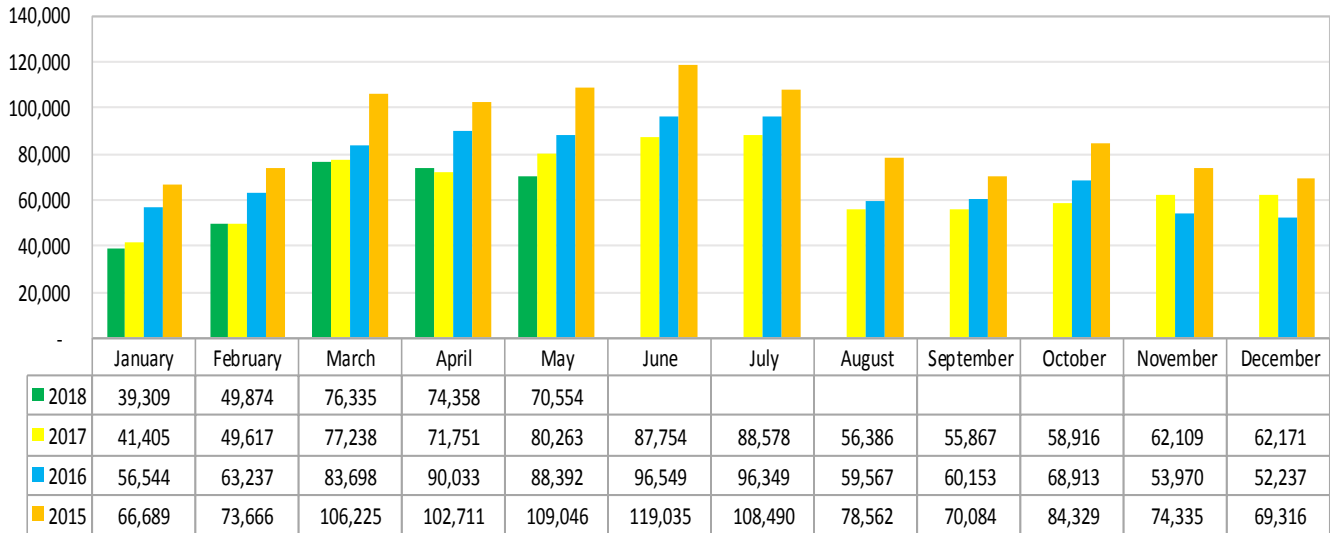

## Welcome Centers Yr/Yr Visitation

Statewide welcome centers had a slight decrease of 12 percent in visitation in May 2018 over May 2017.

Note: Vinton Welcome Center remains closed for reconstruction. The Vidalia Welcome Center permanently closed to visitors in March and Alexandria I-49 Welcome Center permanently closed to visitors in April.