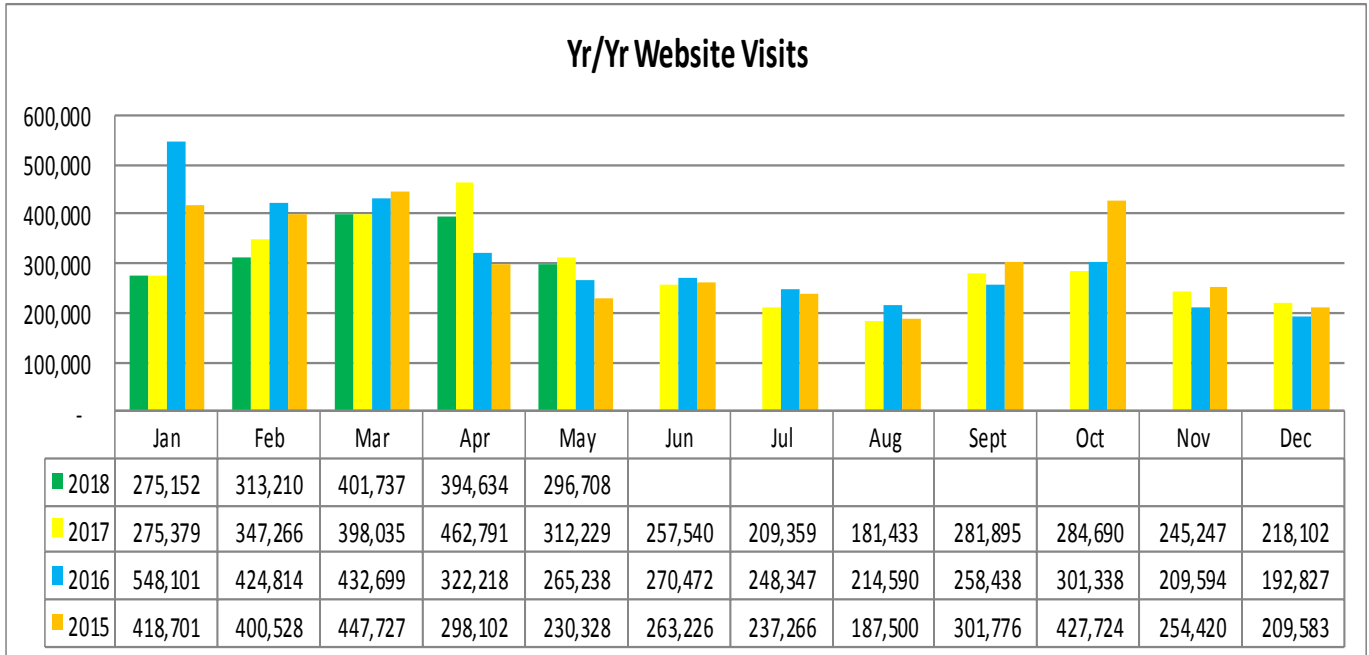

## LOUISIANATRAVEL.COM

LouisianaTravel.com website showed a decrease of 5 percent in total web visits in May 2018 over May 2017.

Source: Google Analytics

## Welcome Centers Visitor Totals

International - May 2018	
Mexico	2,471
France	1,169
United Kingdom	1,066
Germany	924
Canada*	886

States** - May 2018	
Texas	11,209
Mississippi	5,109
Florida	4,124
Alabama	3,750
Georgia	2,348