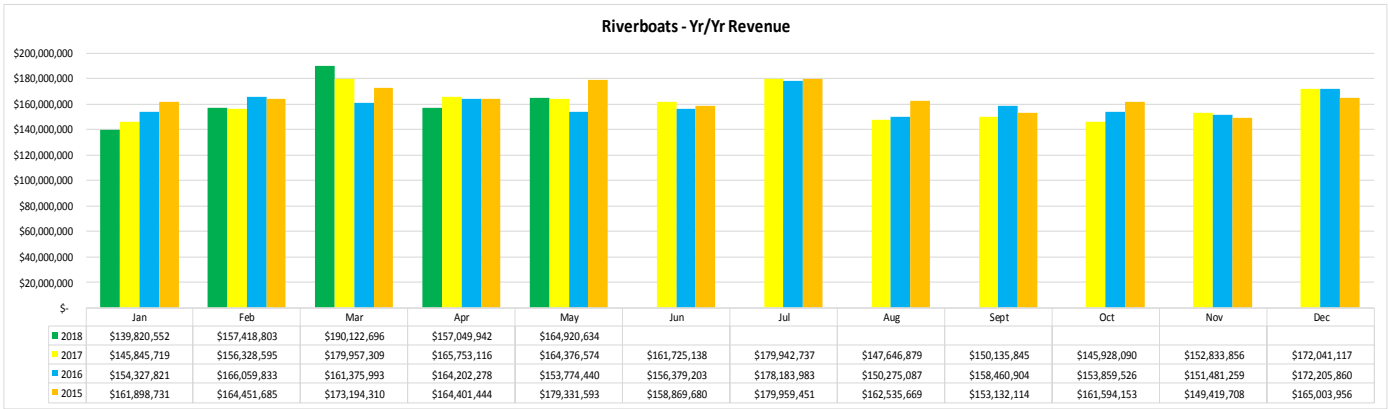

GROSS GAMING REVENUE

Source: Louisiana State Police