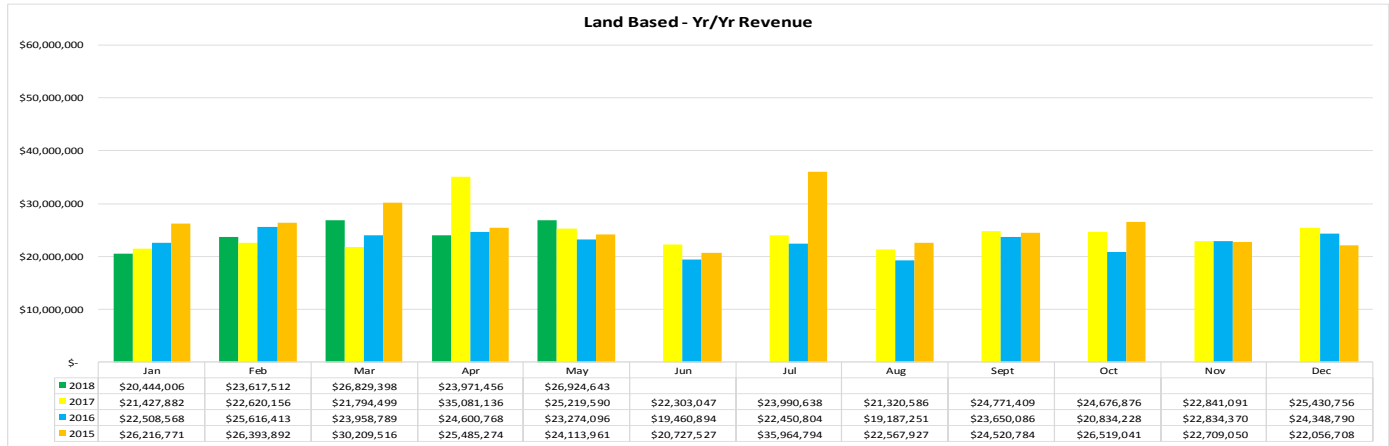

GROSS GAMING REVENUE

Source: Louisiana State Police