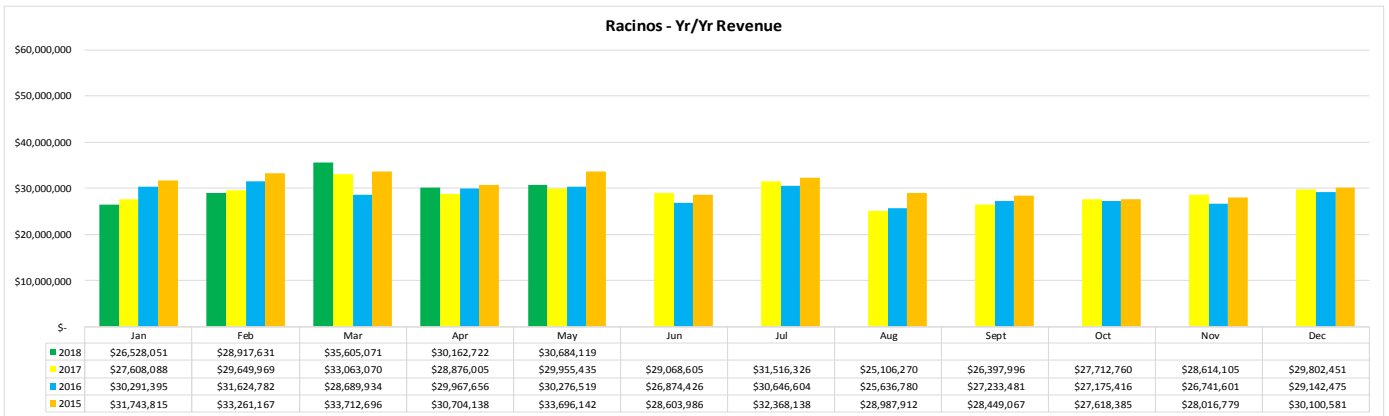

GROSS GAMING REVENUE

Source: Louisiana State Police