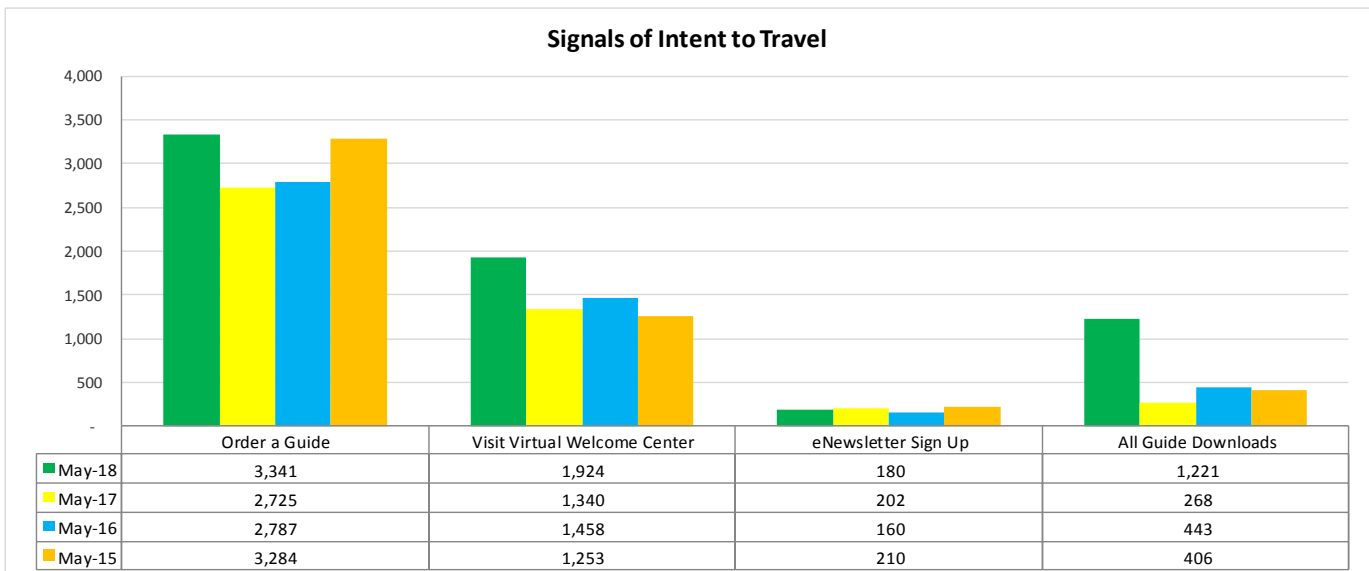

## LOUISIANATRAVEL.COM

LouisianaTravel.com website showed a decrease of 5 percent in total web visits in May 2018 over May 2017.

Source: Google Analytics