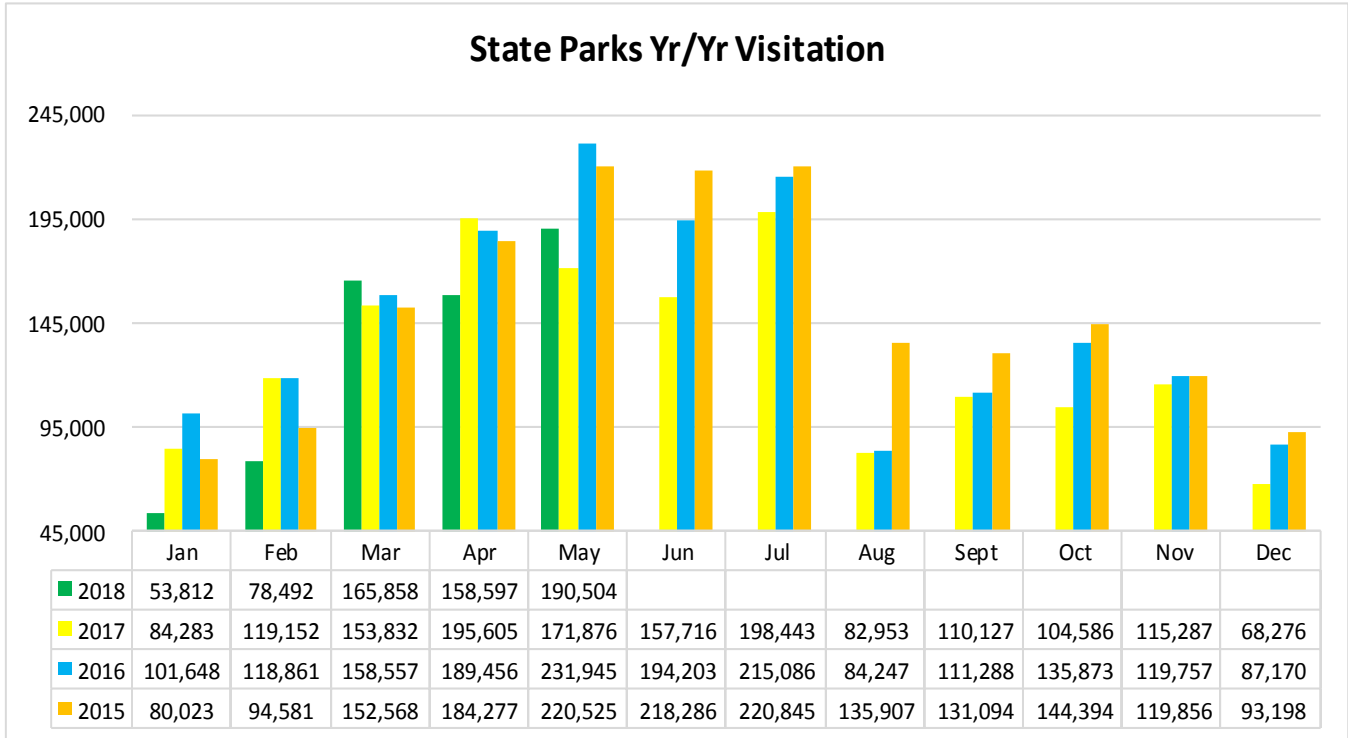

STATE PARKS