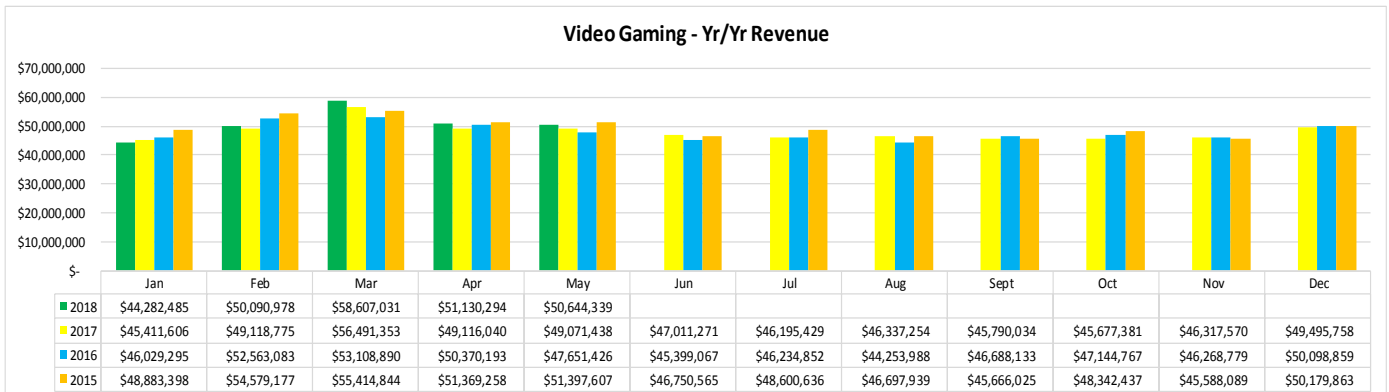

GROSS GAMING REVENUE

Source: Louisiana State Police