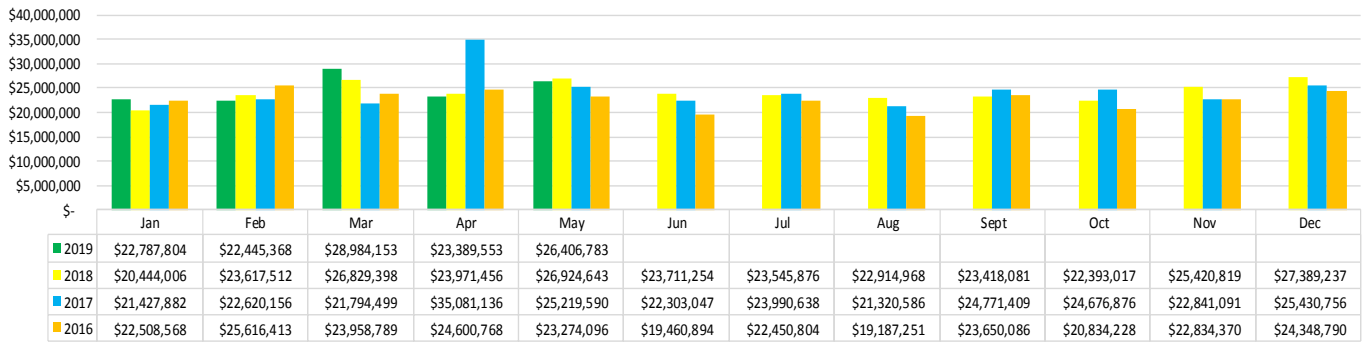

GROSS GAMING REVENUE

Riverboats - Yr/Yr Revenue

Racinos - Yr/Yr Revenue

Land Based - Yr/Yr Revenue

Video Gaming - Yr/Yr Revenue