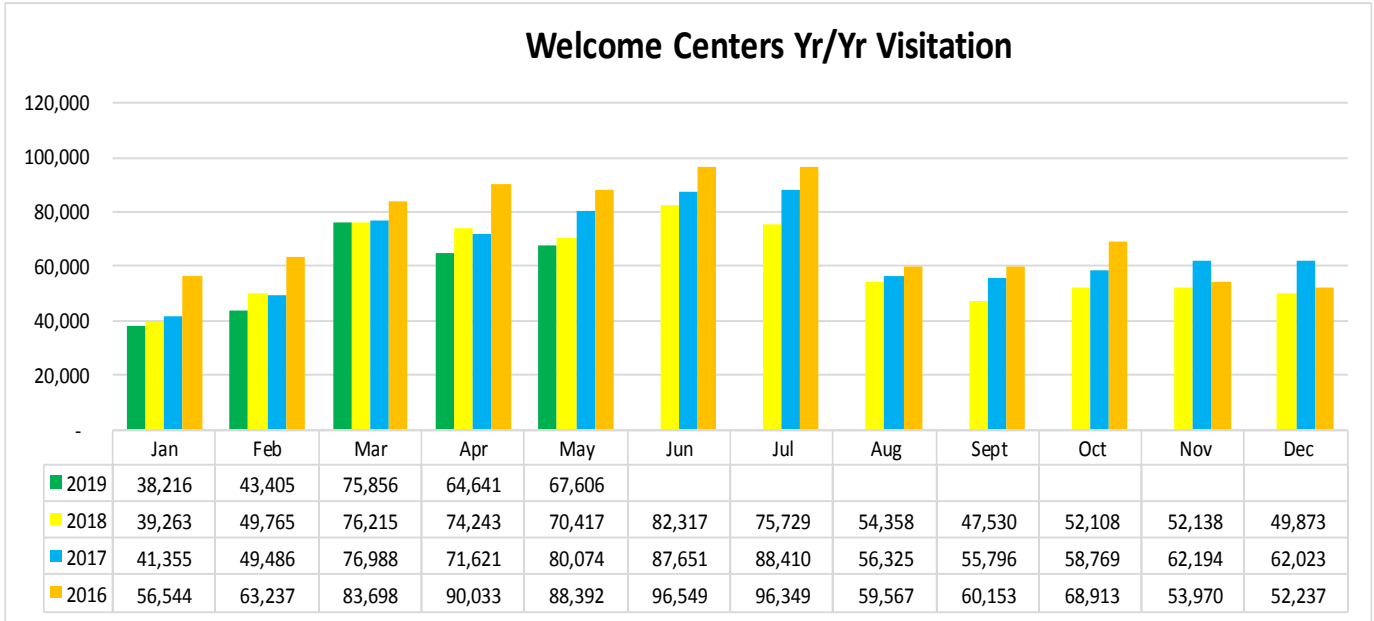

LOUISIANATRAVEL.COM

LouisianaTravel.com website showed an increase of 50 percent in total website visits in May 2019 over May 2018.

Source: Google Analytics

STATE PARKS

STATE HISTORIC SITES

Source: Louisiana State Parks

For more information, contact Latoya Wells, Reservation System Director, at lwells@crt.la.gov or at 225.342.9519

WELCOME CENTERS

Statewide welcome centers had a decrease of 4 percent in visitation in May 2019 over May 2018.