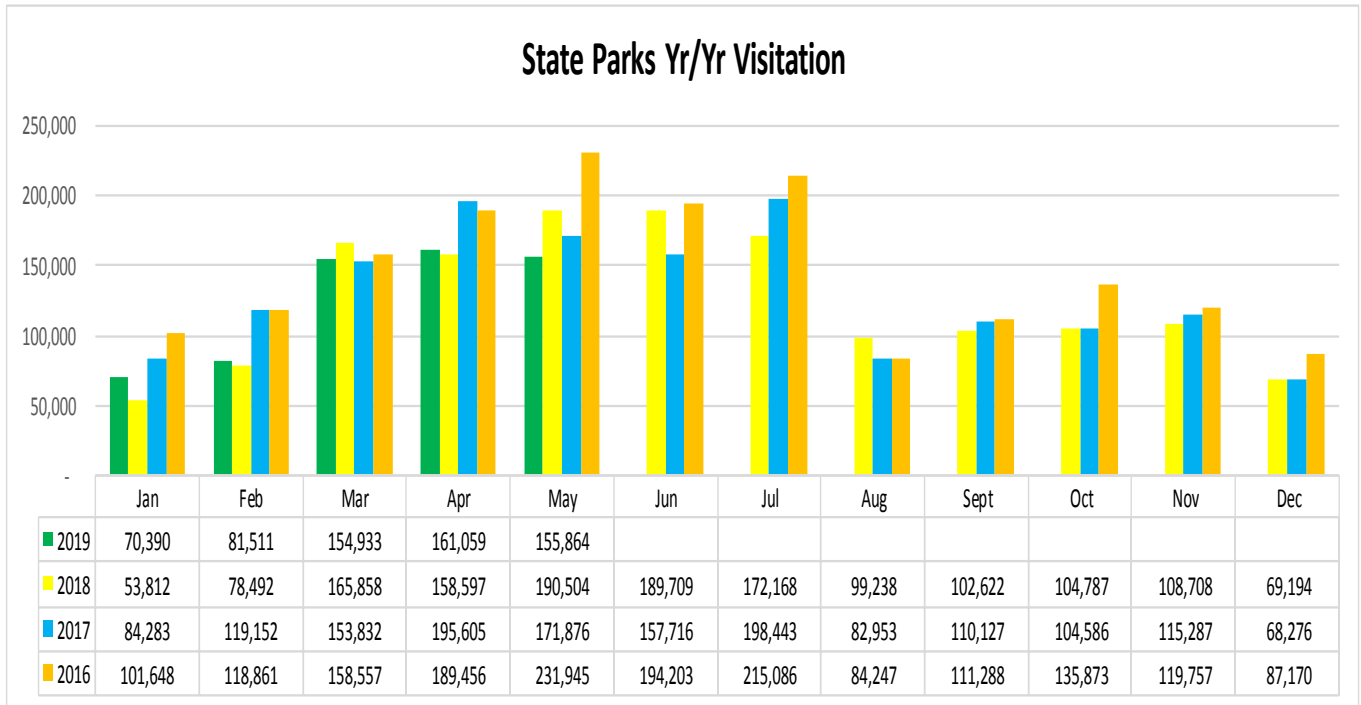

LOUISIANATRAVEL.COM

LouisianaTravel.com website showed an increase of 50 percent in total website visits in May 2019 over May 2018.

Source: Google Analytics

STATE PARKS

STATE HISTORIC SITES

Source: Louisiana State Parks

For more information, contact Latoya Wells, Reservation System Director, at lwells@crt.la.gov or at 225.342.9519

WELCOME CENTERS

Statewide welcome centers had a decrease of 4 percent in visitation in May 2019 over May 2018.