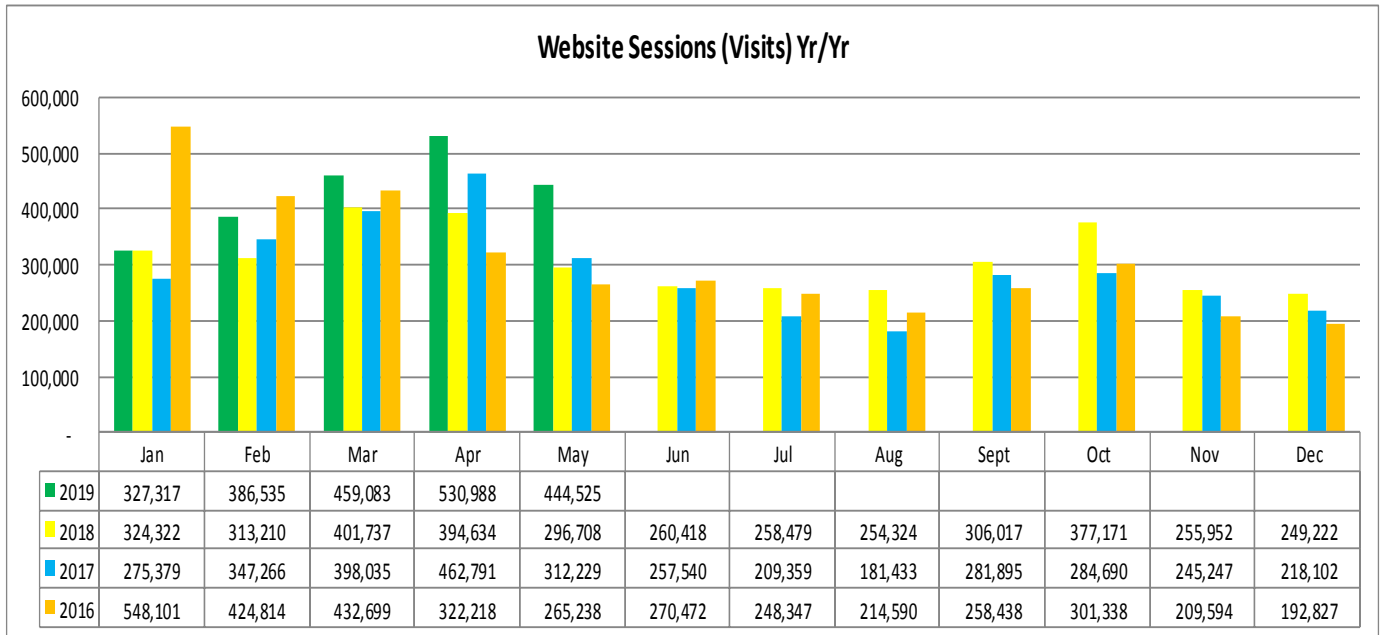

LOUISIANATRAVEL.COM

LouisianaTravel.com website showed an increase of 50 percent in total website visits in May 2019 over May 2018.

Source: Google Analytics

STATE PARKS

STATE HISTORIC SITES

Source: Louisiana State Parks

For more information, contact Latoya Wells, Reservation System Director, at lwells@crt.la.gov or at 225.342.9519

WELCOME CENTERS

Statewide welcome centers had a decrease of 4 percent in visitation in May 2019 over May 2018.