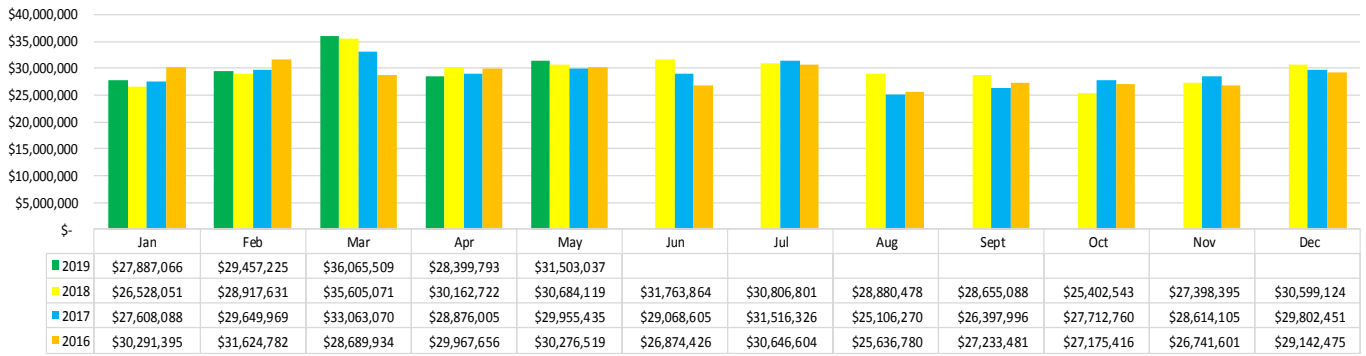

* Includes all of Canadian provinces in total. ** Excludes Louisiana residents.

Source: Louisiana Welcome Centers

For individual Welcome Center visitation numbers, contact Jason Miller at capitolparkwcl@crt.la.gov.

GROSS GAMING REVENUE

Riverboats - Yr/Yr Revenue

Racinos - Yr/Yr Revenue

Land Based - Yr/Yr Revenue

Video Gaming - Yr/Yr Revenue