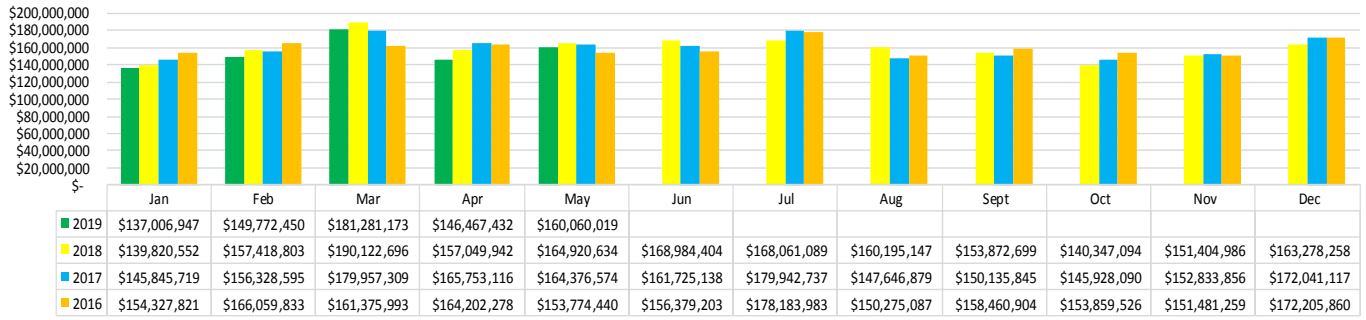

GROSS GAMING REVENUE

Riverboats - Yr/Yr Revenue