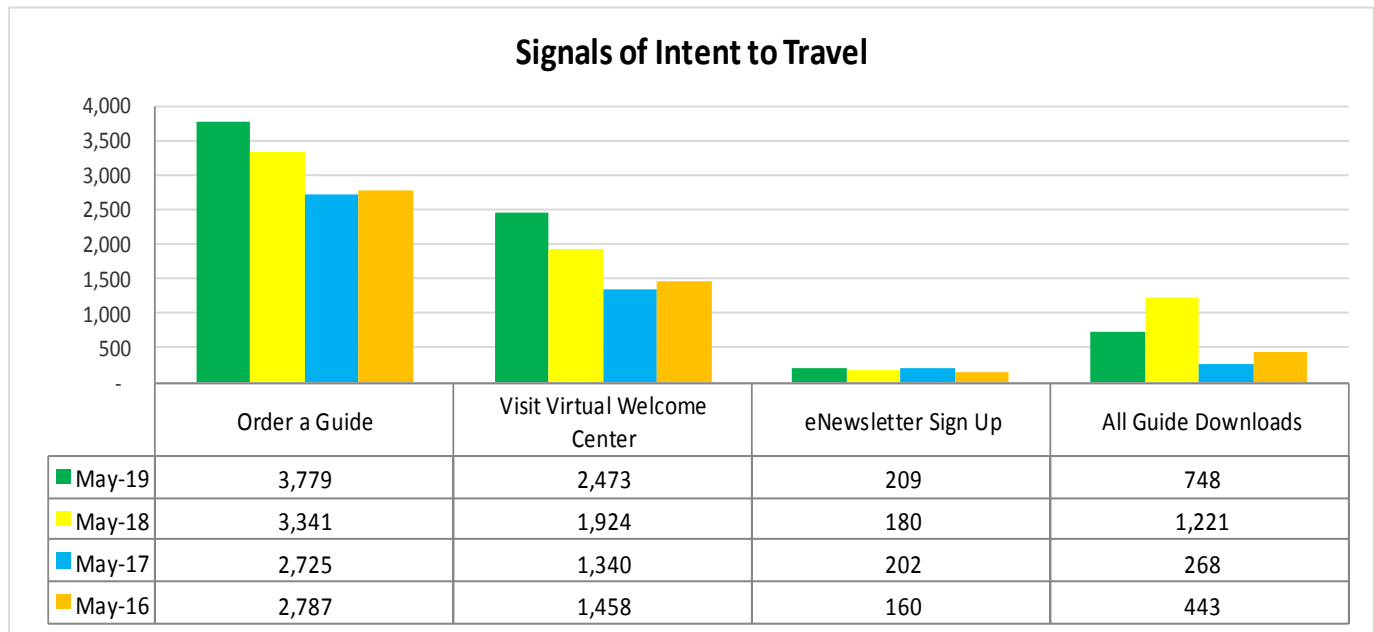

LOUISIANATRAVEL.COM

LouisianaTravel.com website showed an increase of 50 percent in total website visits in May 2019 over May 2018.

Source: Google Analytics

STATE PARKS

STATE HISTORIC SITES

Source: Louisiana State Parks

For more information, contact Latoya Wells, Reservation System Director, at lwells@crt.la.gov or at 225.342.9519

WELCOME CENTERS

Statewide welcome centers had a decrease of 4 percent in visitation in May 2019 over May 2018.