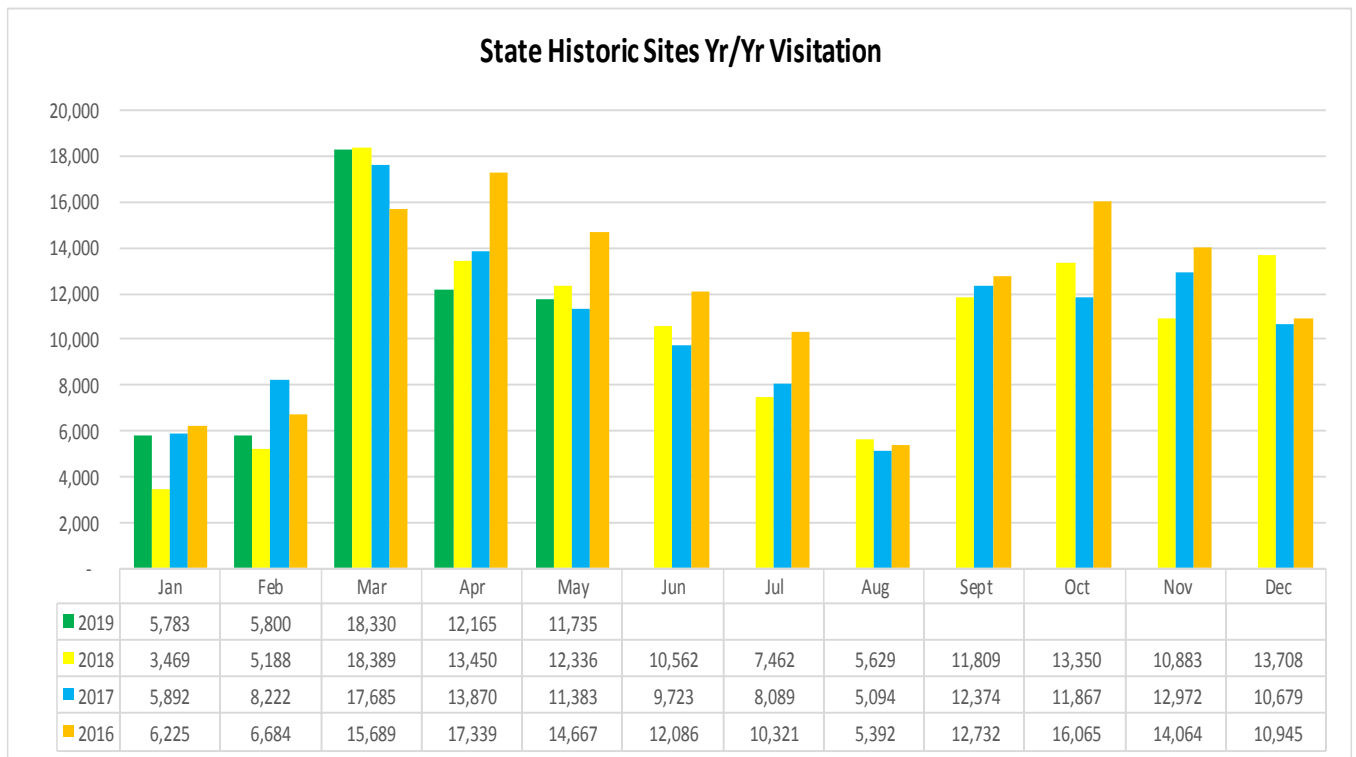

LOUISIANATRAVEL.COM

LouisianaTravel.com website showed an increase of 50 percent in total website visits in May 2019 over May 2018.

Source: Google Analytics

STATE PARKS

STATE HISTORIC SITES

Source: Louisiana State Parks

Note: Vinton Welcome Center is reopen. The Vidalia Welcome Center and the Alexandria I-49 Welcome Center are permanently closed to visitors.

Welcome Centers Visitor Totals

International - May 2019	
Mexico	2,424
France	1,510
Canada*	1,326
Germany	980
United Kingdom	869