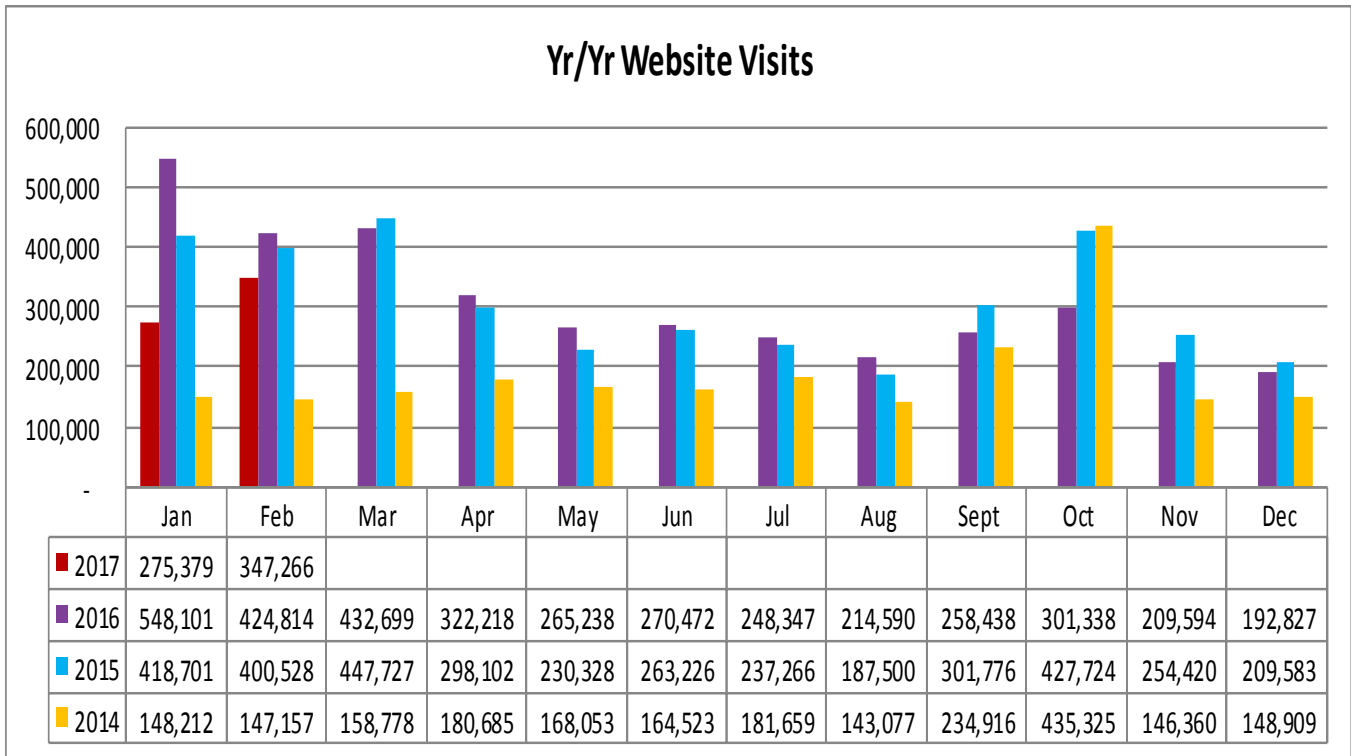

LOUISIANATRAVEL.COM

LouisianaTravel.com website showed a decrease of 18 percent in total web visits in February 2017 over February 2016.

Signals of Intent to Travel	Feb-17	Feb-16	Feb-15	Feb-14
Order a Guide	3,436	4,558	4,742	2,183
Visit Virtual Welcome Center	1,377	1,729	845	631
eNewsletter Sign Up	204	248	310	62
All Guide Downloads	286	477	336	671

Welcome Centers Yr/Yr Visitation

Statewide welcome centers had a decrease of 21.5 percent in visitation in February 2017 over February 2016.
Note: Vinton remains closed for reconstruction.

Welcome Centers Visitor Totals