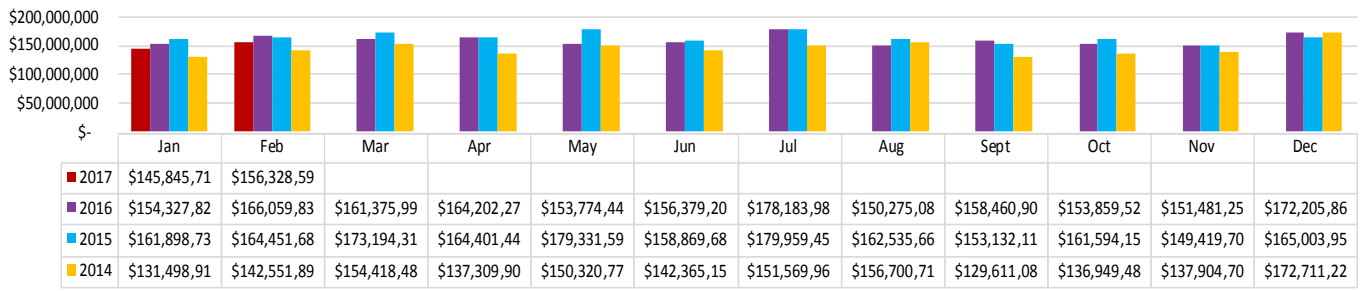

GROSS GAMING REVENUE

Riverboats - Yr/Yr Revenue