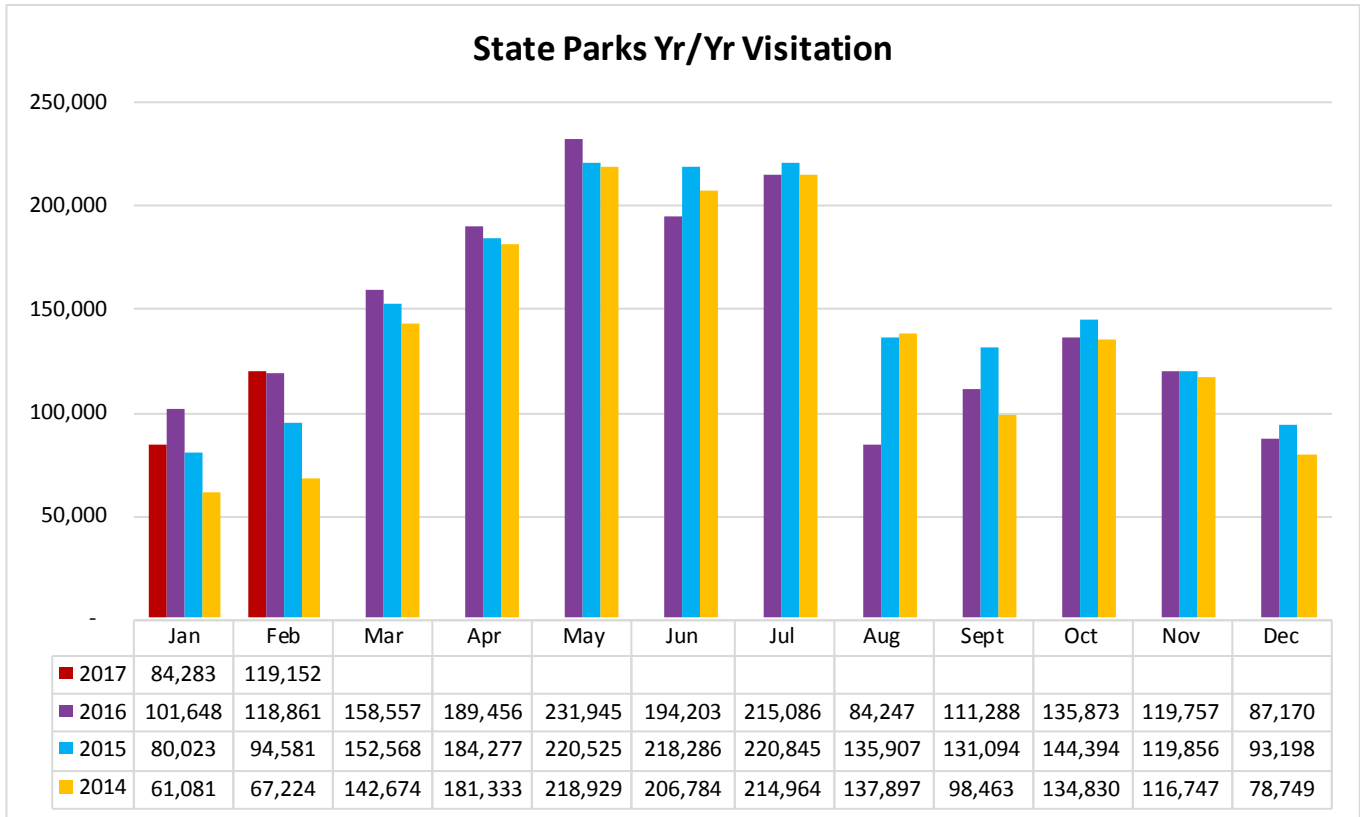

STATE PARKS