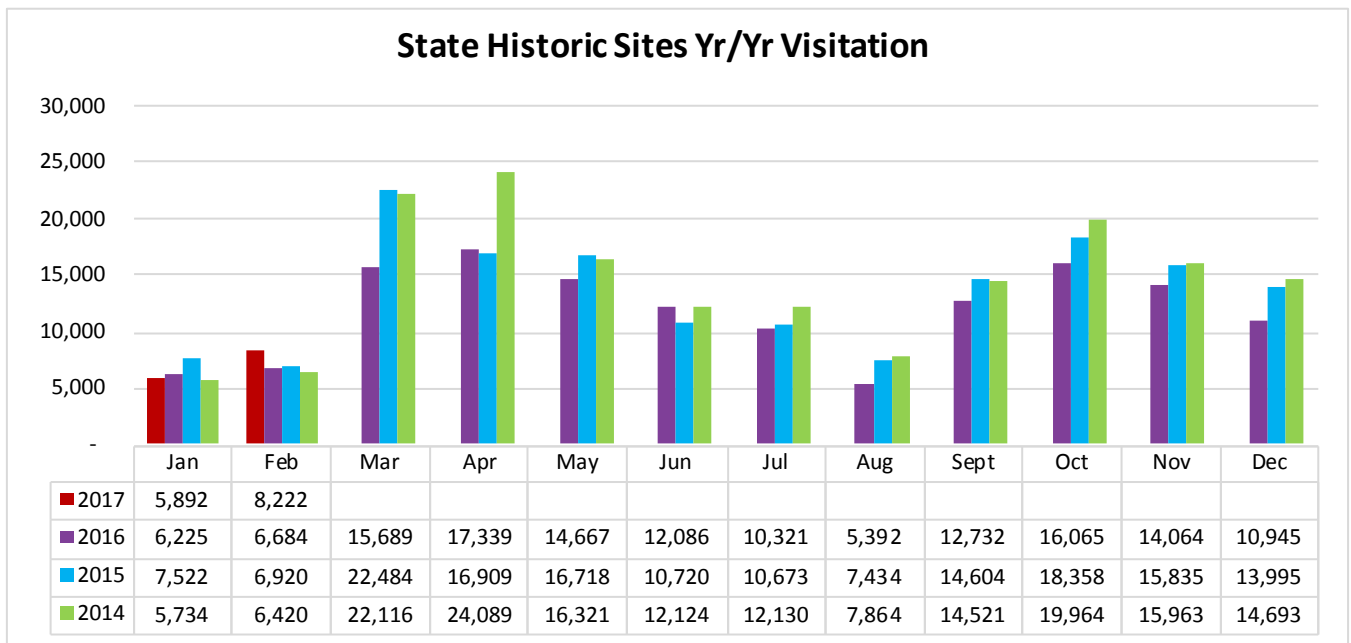

STATE HISTORIC SITES

Source: Louisiana State Parks

For more information, contact Latoya Wells, Reservation System Director, at lwells@crt.la.gov or at 225.342.9519