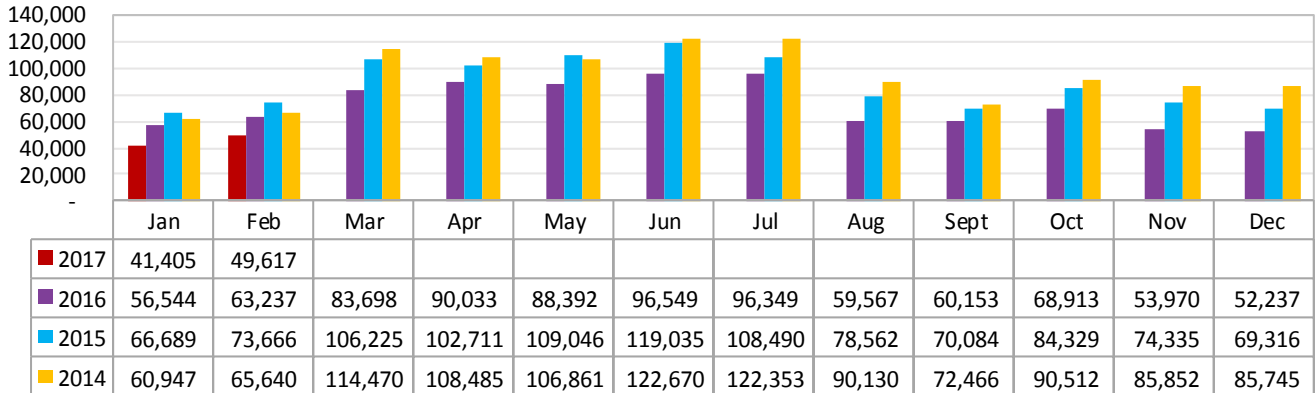

LOUISIANATRAVEL.COM

LouisianaTravel.com website showed a decrease of 18 percent in total web visits in February 2017 over February 2016.

Signals of Intent to Travel	Feb-17	Feb-16	Feb-15	Feb-14
Order a Guide	3,436	4,558	4,742	2,183
Visit Virtual Welcome Center	1,377	1,729	845	631
eNewsletter Sign Up	204	248	310	62
All Guide Downloads	286	477	336	671

Welcome Centers Yr/Yr Visitation

Statewide welcome centers had a decrease of 21.5 percent in visitation in February 2017 over February 2016.
Note: Vinton remains closed for reconstruction.

Welcome Centers Visitor Totals