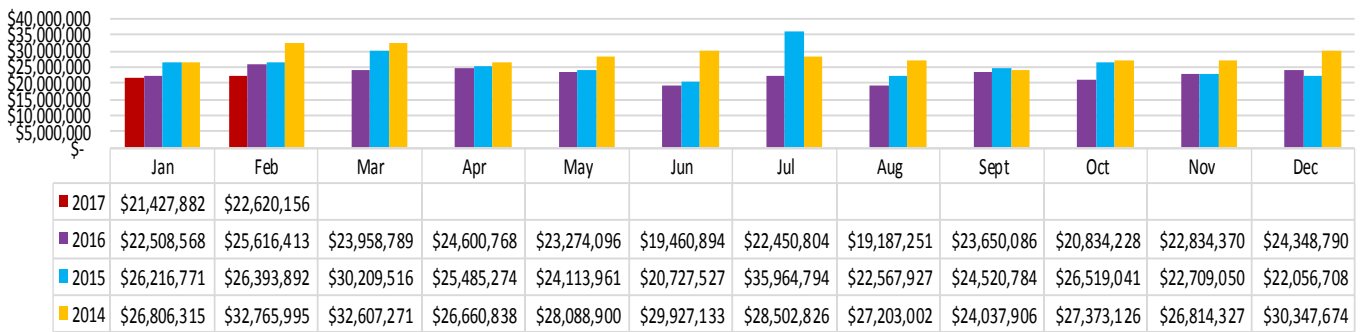

GROSS GAMING REVENUE

Riverboats - Yr/Yr Revenue

Racinos - Yr/Yr Revenue

Land Based - Yr/Yr Revenue

Video Gaming - Yr/Yr Revenue