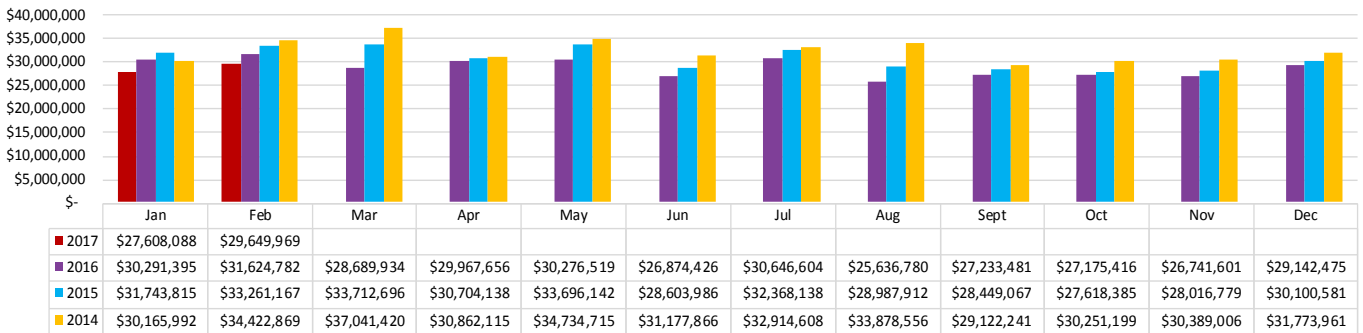

GROSS GAMING REVENUE

Riverboats - Yr/Yr Revenue

Racinos - Yr/Yr Revenue

Land Based - Yr/Yr Revenue

Video Gaming - Yr/Yr Revenue