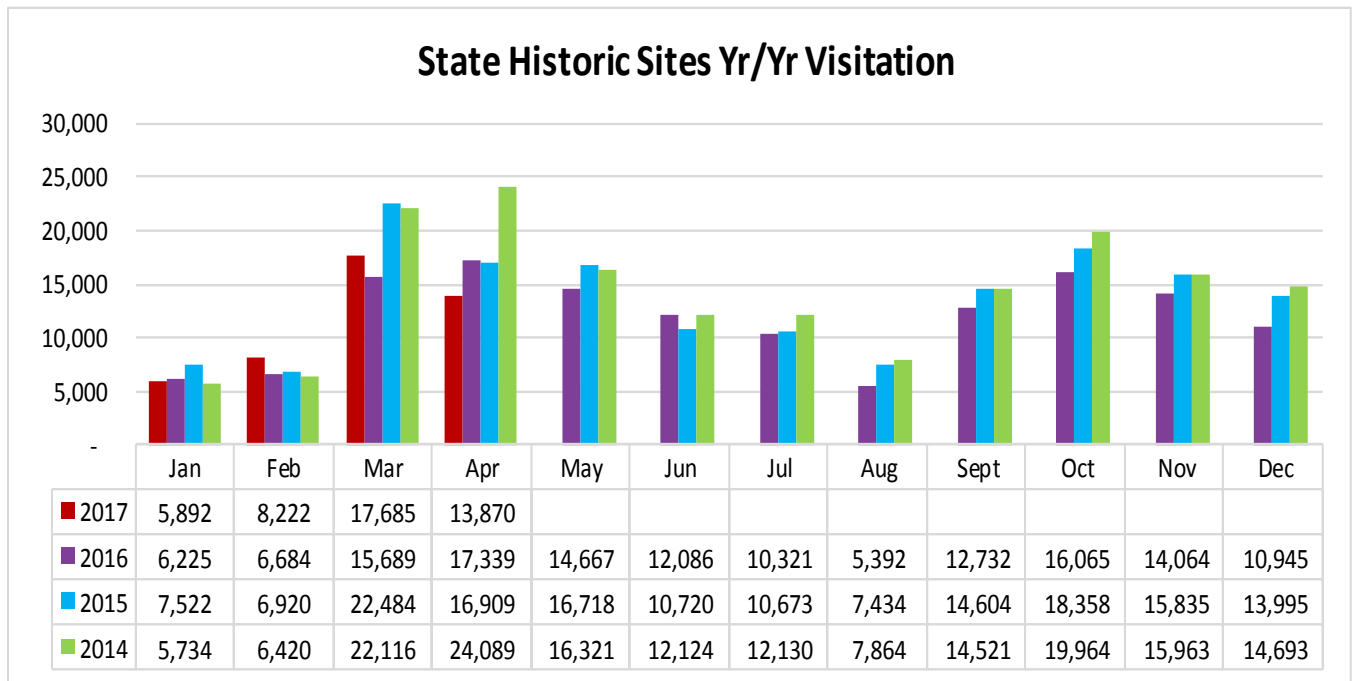

STATE HISTORIC SITES

Source: Louisiana State Parks

For more information, contact Latoya Wells, Reservation System Director, at lwells@crt.la.gov or at 225.342.9519