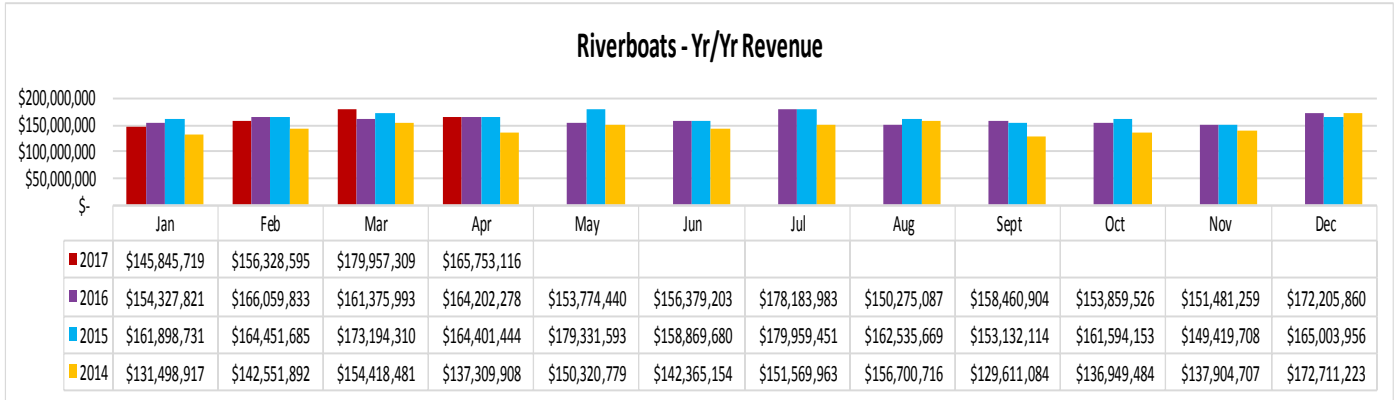

GROSS GAMING REVENUE

Source: Louisiana State Police