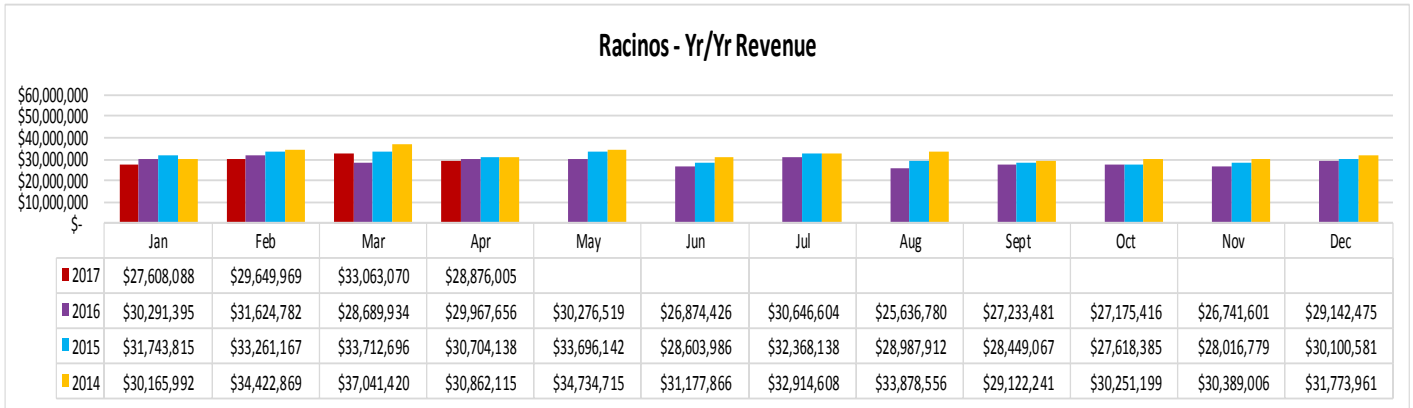

GROSS GAMING REVENUE

Source: Louisiana State Police