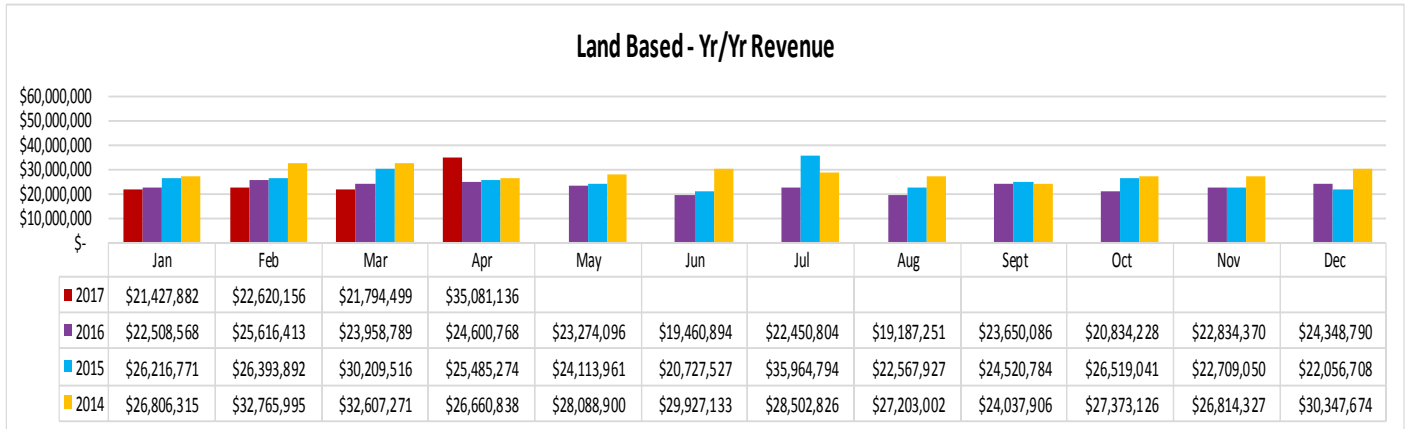

GROSS GAMING REVENUE

Source: Louisiana State Police