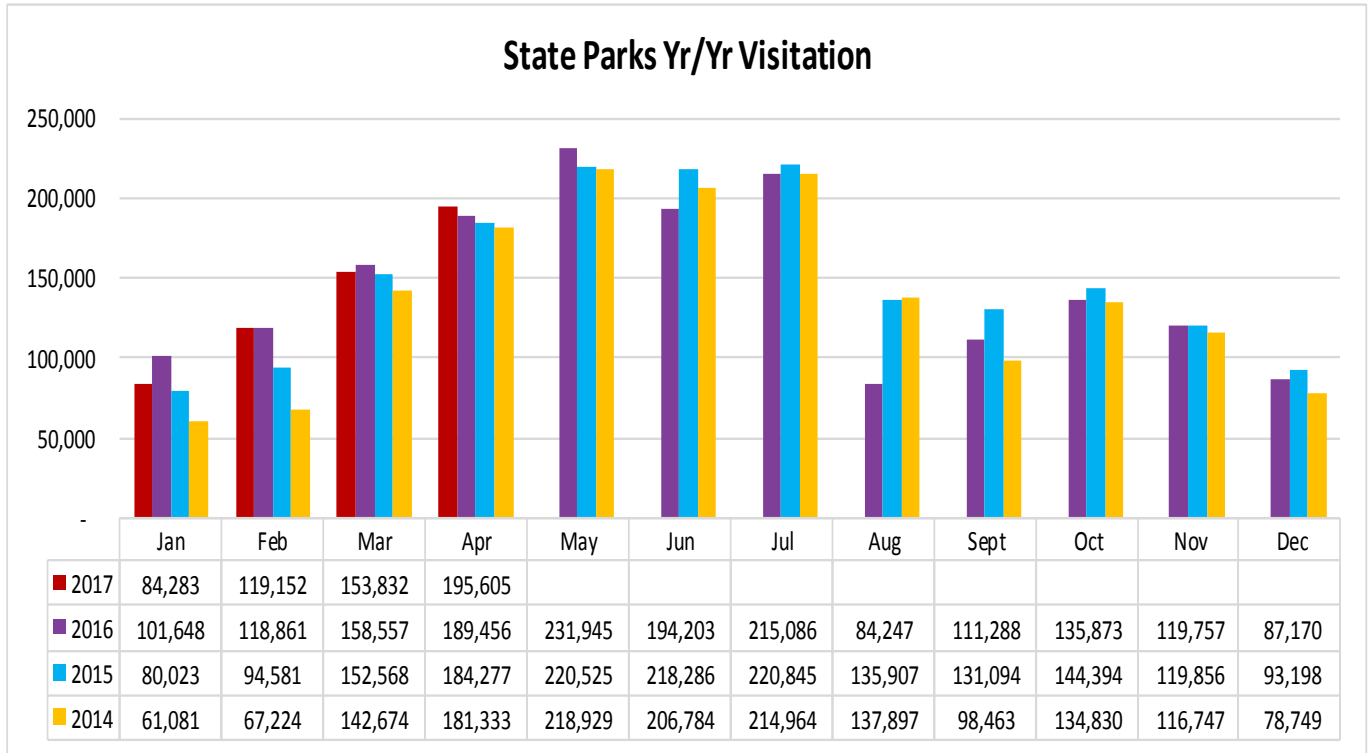

STATE PARKS