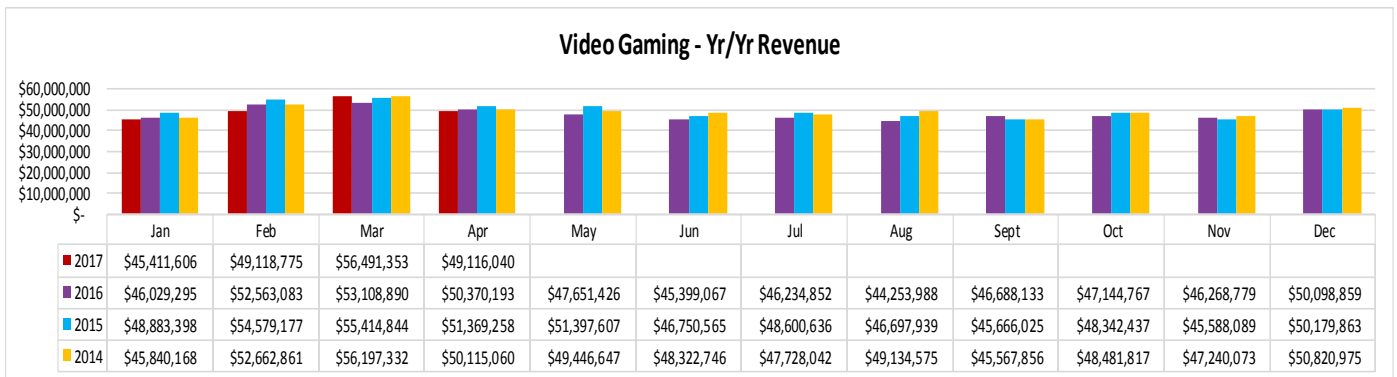

GROSS GAMING REVENUE

Source: Louisiana State Police