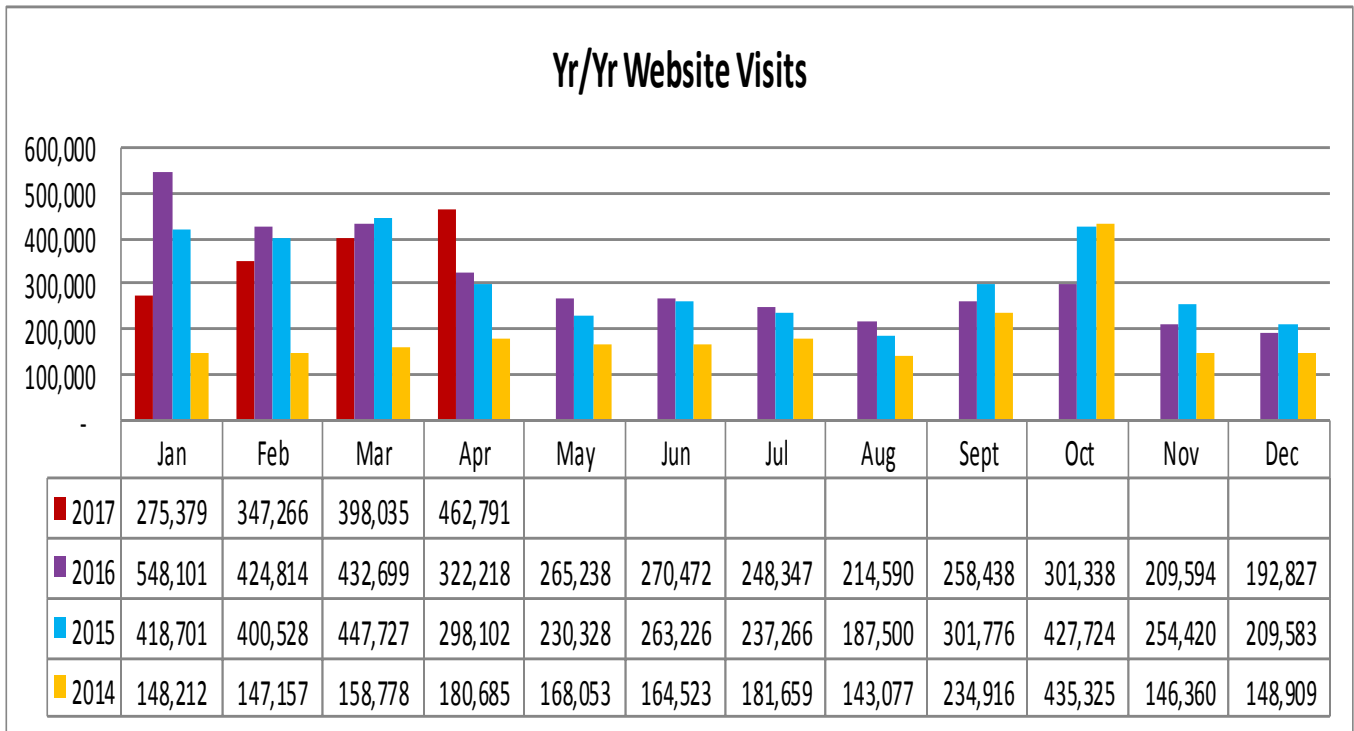

LOUISIANATRAVEL.COM

LouisianaTravel.com website showed an increase of 43.6 percent in total web visits in April 2017 over April 2016.

Signals of Intent to Travel	Apr-17	Apr-16	Apr-15	Apr-14
Order a Guide	3,145	3,036	3,565	4,705
Visit Virtual Welcome Center	2,904	1,376	982	1,522
eNewsletter Sign Up	188	152	232	275
All Guide Downloads	393	407	382	793

Welcome Centers Yr/Yr Visitation

Statewide welcome centers had a decrease of 20 percent in visitation in April 2017 over April 2016.
Note: Vinton remains closed for reconstruction.

Welcome Centers Visitor Totals