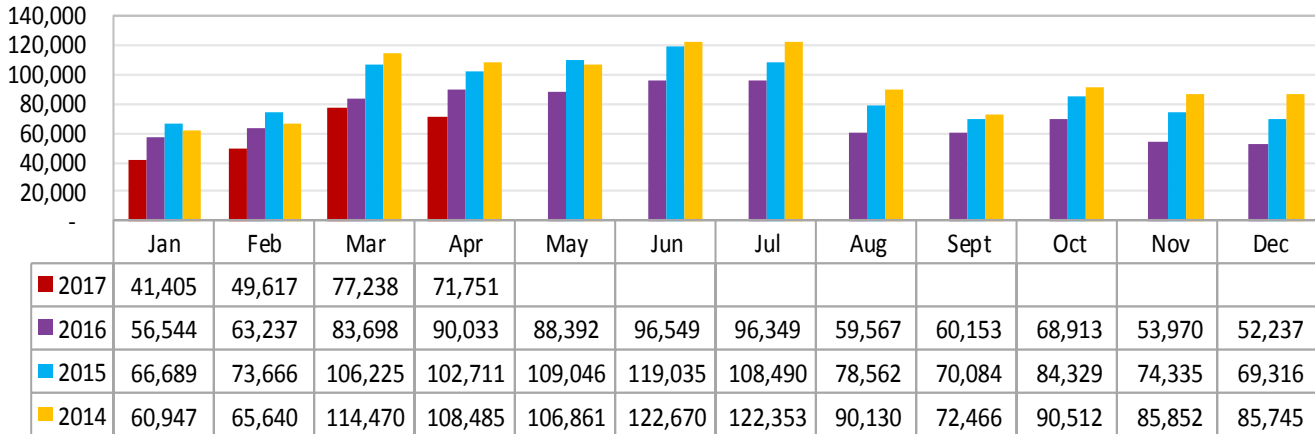

LOUISIANATRAVEL.COM

LouisianaTravel.com website showed an increase of 43.6 percent in total web visits in April 2017 over April 2016.

Signals of Intent to Travel	Apr-17	Apr-16	Apr-15	Apr-14
Order a Guide	3,145	3,036	3,565	4,705
Visit Virtual Welcome Center	2,904	1,376	982	1,522
eNewsletter Sign Up	188	152	232	275
All Guide Downloads	393	407	382	793

Welcome Centers Yr/Yr Visitation

Statewide welcome centers had a decrease of 20 percent in visitation in April 2017 over April 2016.
Note: Vinton remains closed for reconstruction.

Welcome Centers Visitor Totals