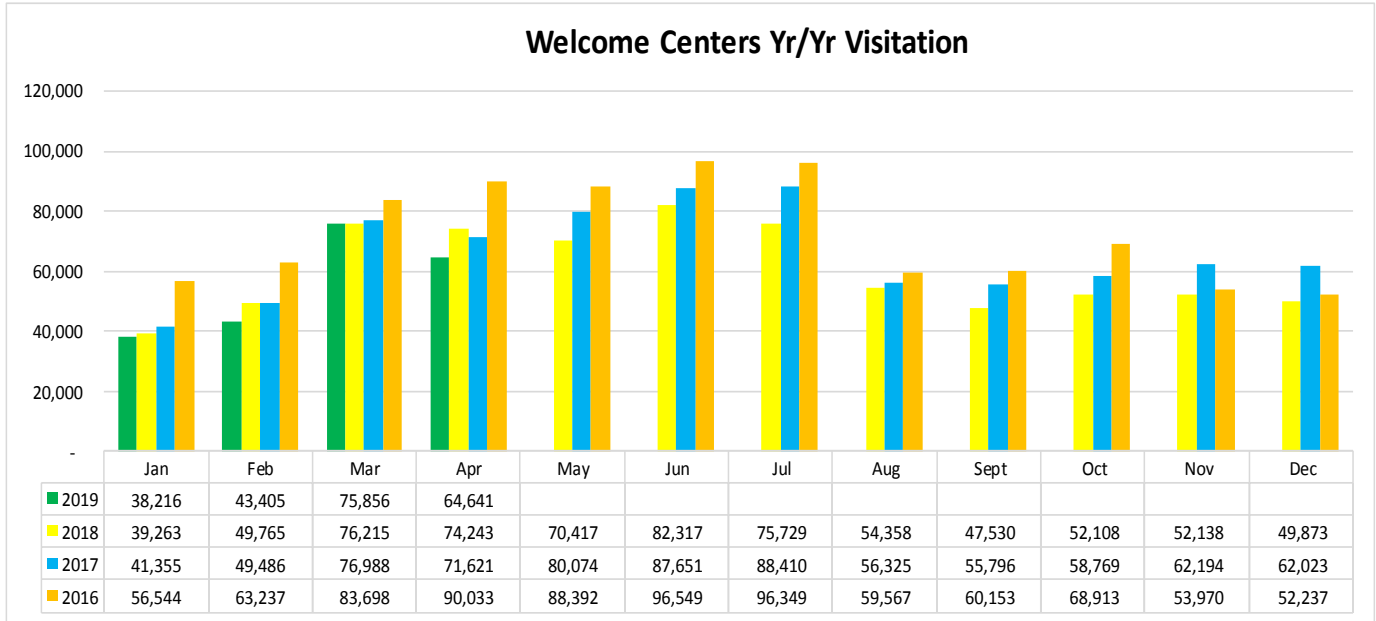

WELCOME CENTERS

Statewide welcome centers had a decrease of 12.9 percent in visitation in April 2019 over April 2018.

Note: Vinton Welcome Center remains closed for reconstruction. The Vidalia Welcome Center and the Alexandria I-49 Welcome Center are permanently closed to visitors.

Welcome Centers Visitor Totals

International - Apr 2019	
Mexico	2,429
France	1,945
Canada*	1,723
United Kingdom	763
Germany	638

States** - Apr 2019	
Texas	7,842
Mississippi	6,070
Alabama	5,803
Florida	3,437
Georgia	1,875

Cities** - Apr 2019	
Mobile, AL	1,338
Ridgeland, MS	869
Birmingham, AL	868
Houston, TX	604
Fairhope, AL	448

International Jan - Apr 2019	
Canada*	6,849
Mexico	6,710
France	4,001
United Kingdom	2,108
Germany	1,382

States** Jan - Apr 2019	
Texas	29,418
Mississippi	23,151
Alabama	16,331
Florida	13,625
Georgia	6,313

Cities** Jan - Apr 2019	
Mobile, AL	3,917
Terry, MS	3,493
Houston, TX	3,016
Pensacola, FL	1,744
Dallas, TX	1,444

* Includes all of Canadian provinces in total. ** Excludes Louisiana residents.

Source: Louisiana Welcome Centers

For individual Welcome Center visitation numbers, contact Jason Miller at capitolparkwcl@crt.la.gov.