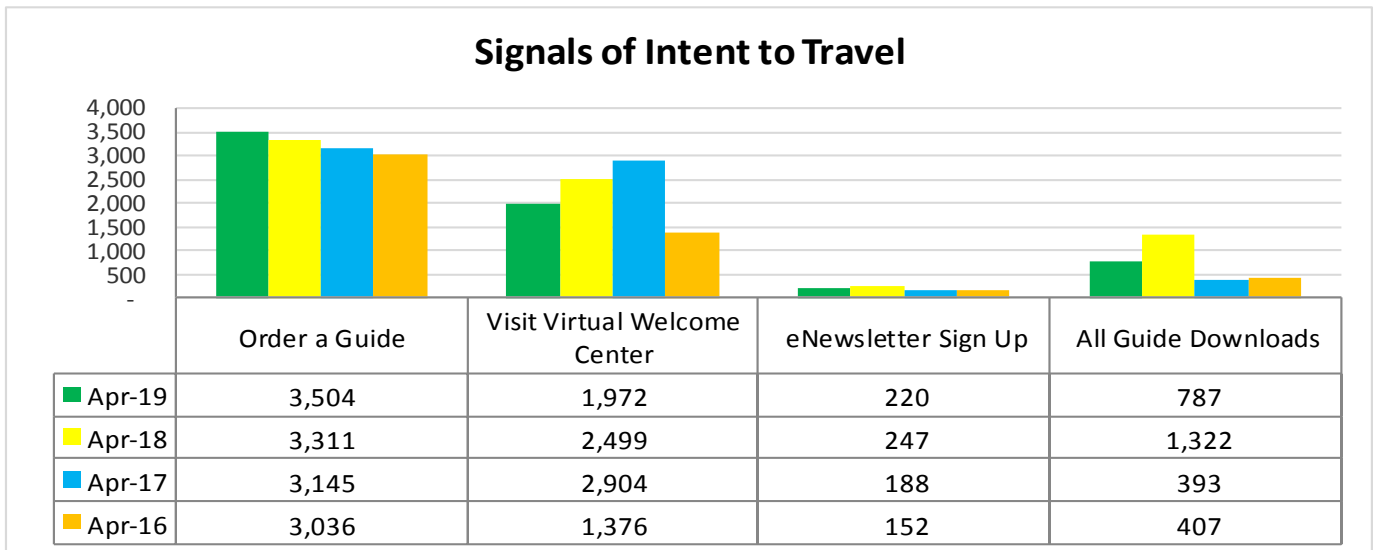

LouisianaTravel.com

TOURISM INDUSTRY INDICATORS

MAY 2019 MONTHLY TRACKING DASHBOARD

Produced by the Louisiana Office of Tourism

LOUISIANATRAVEL.COM

LouisianaTravel.com website showed an increase of 35 percent in total website visits in Apr 2019 over Apr 2018.