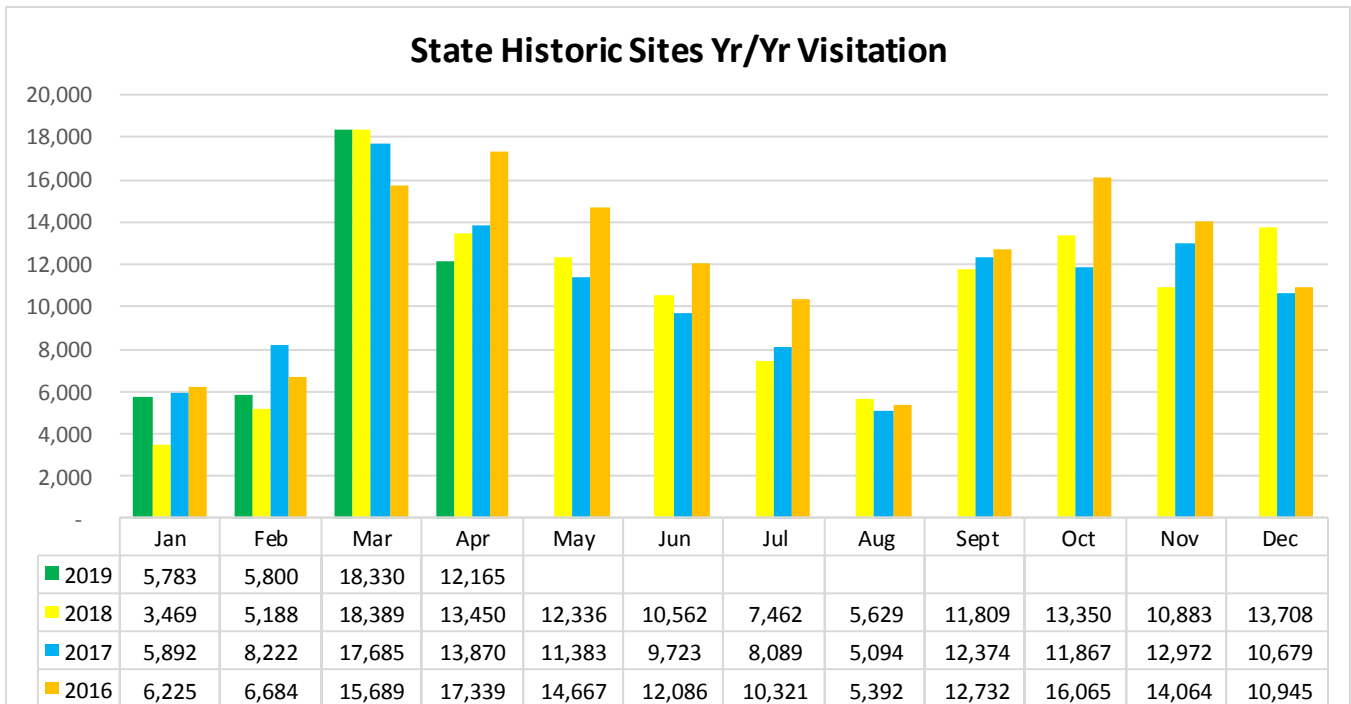

STATE HISTORIC SITES

Source: Louisiana State Parks

For more information, contact Latoya Wells, Reservation System Director, at lwells@crt.la.gov or at 225.342.9519