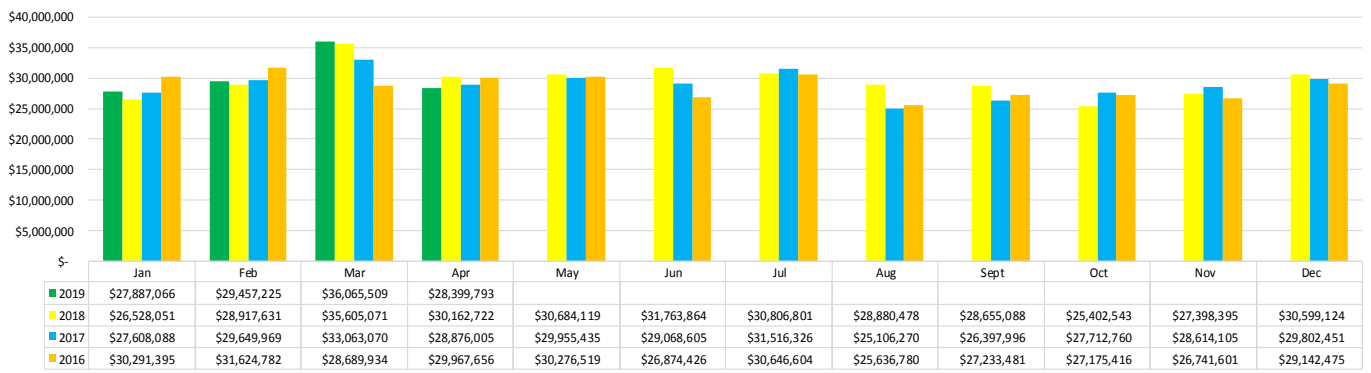

Racinos - Yr/Yr Revenue