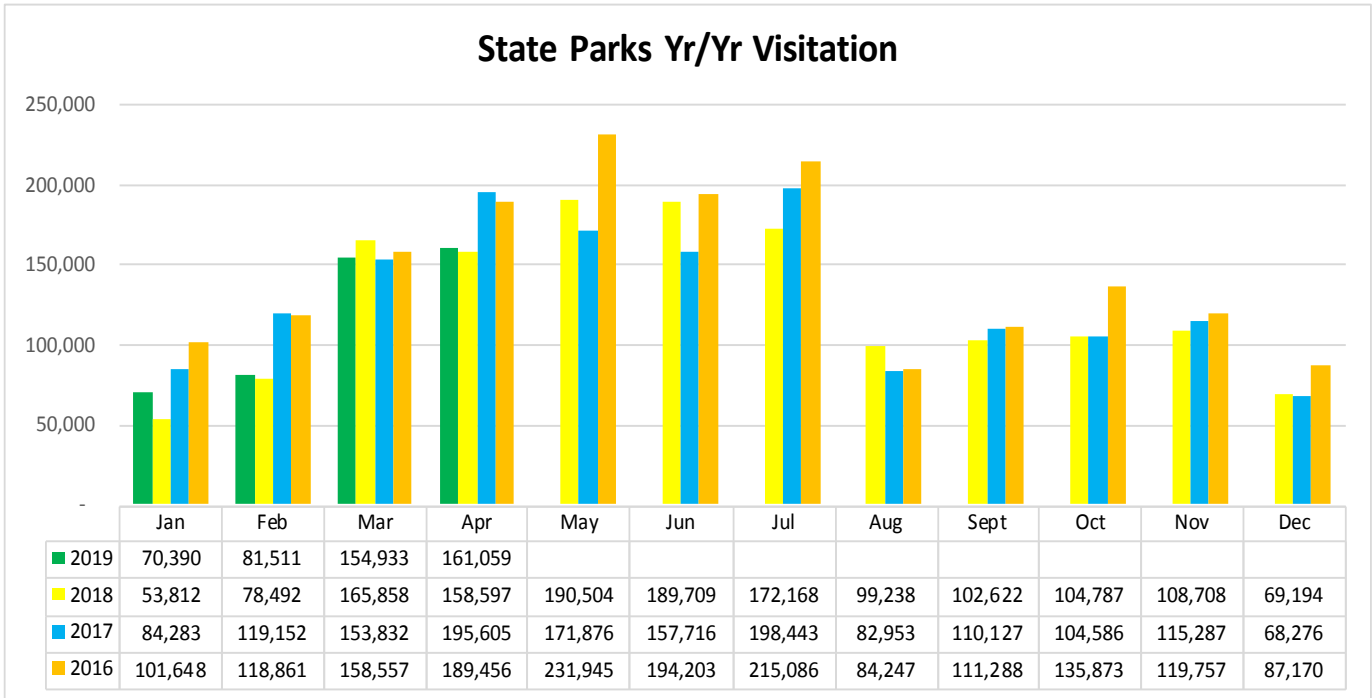

STATE PARKS