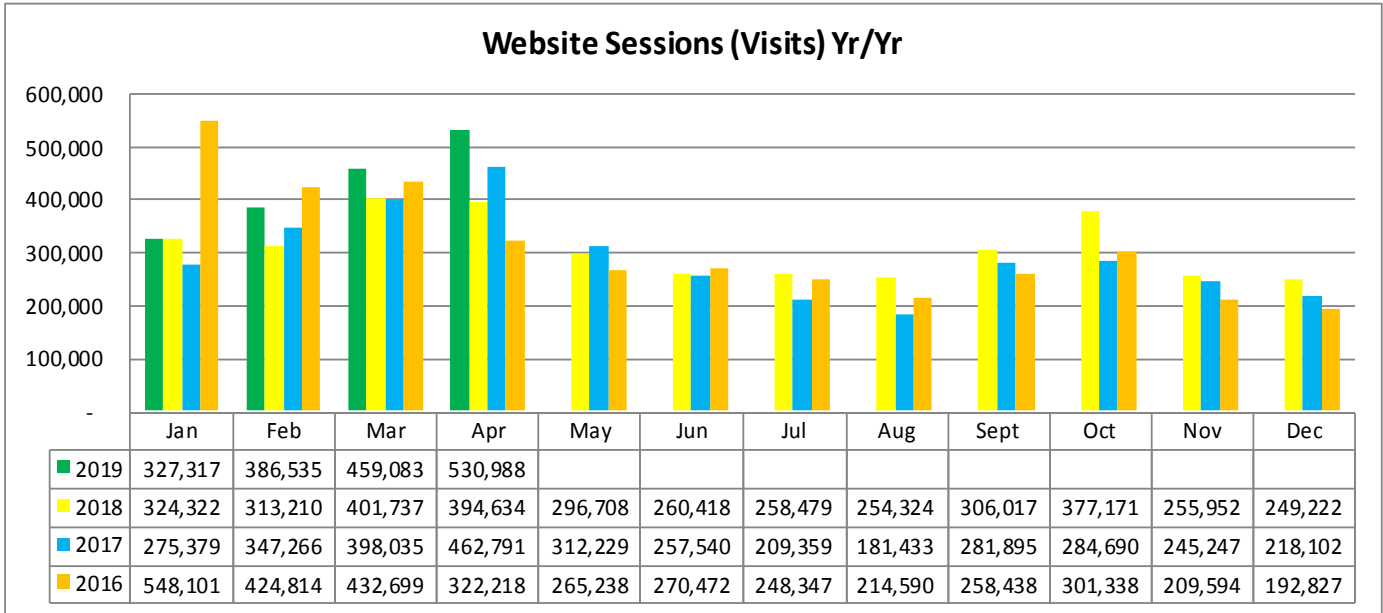

LouisianaTravel.com

TOURISM INDUSTRY INDICATORS

MAY 2019 MONTHLY TRACKING DASHBOARD

Produced by the Louisiana Office of Tourism

LOUISIANATRAVEL.COM

LouisianaTravel.com website showed an increase of 35 percent in total website visits in Apr 2019 over Apr 2018.