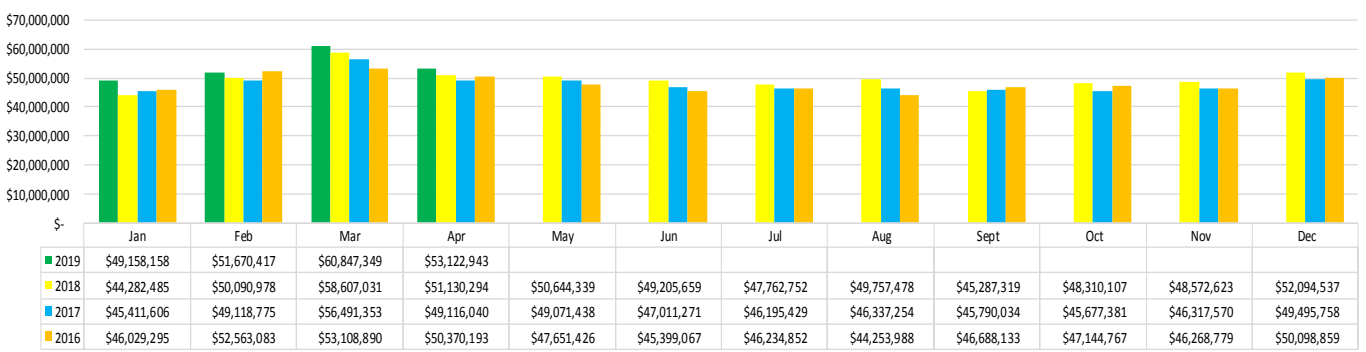

GROSS GAMING REVENUE

Riverboats - Yr/Yr Revenue

Racinos - Yr/Yr Revenue

Land Based - Yr/Yr Revenue

Video Gaming - Yr/Yr Revenue

Source: Louisiana State Police