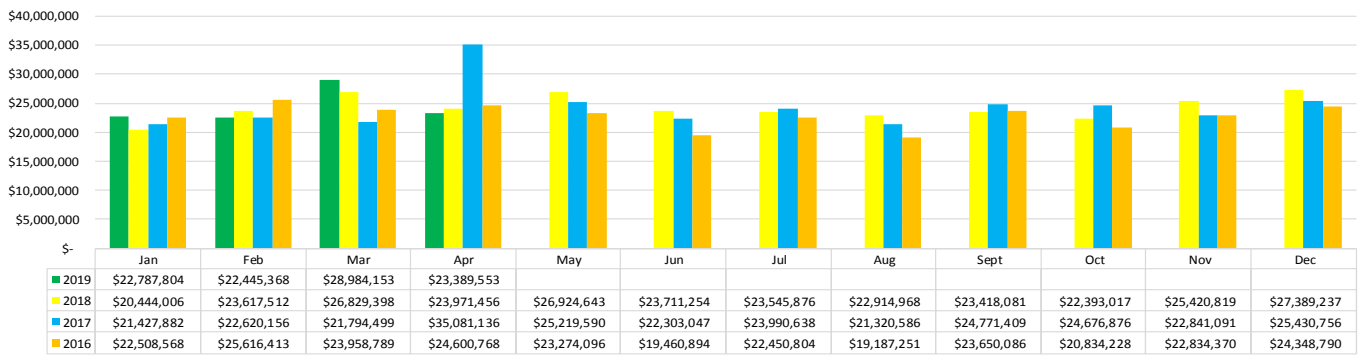

GROSS GAMING REVENUE

Riverboats - Yr/Yr Revenue

Racinos - Yr/Yr Revenue

Land Based - Yr/Yr Revenue

Video Gaming - Yr/Yr Revenue

Source: Louisiana State Police