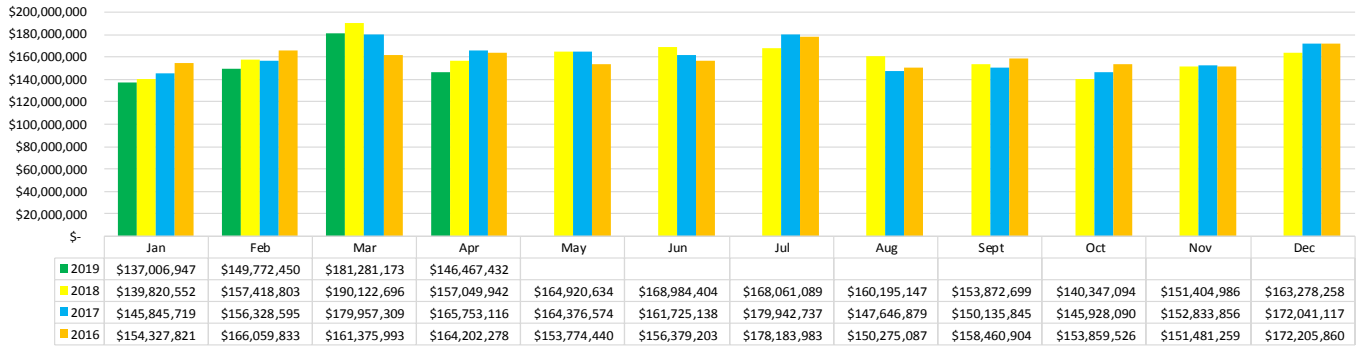

GROSS GAMING REVENUE

Riverboats - Yr/Yr Revenue