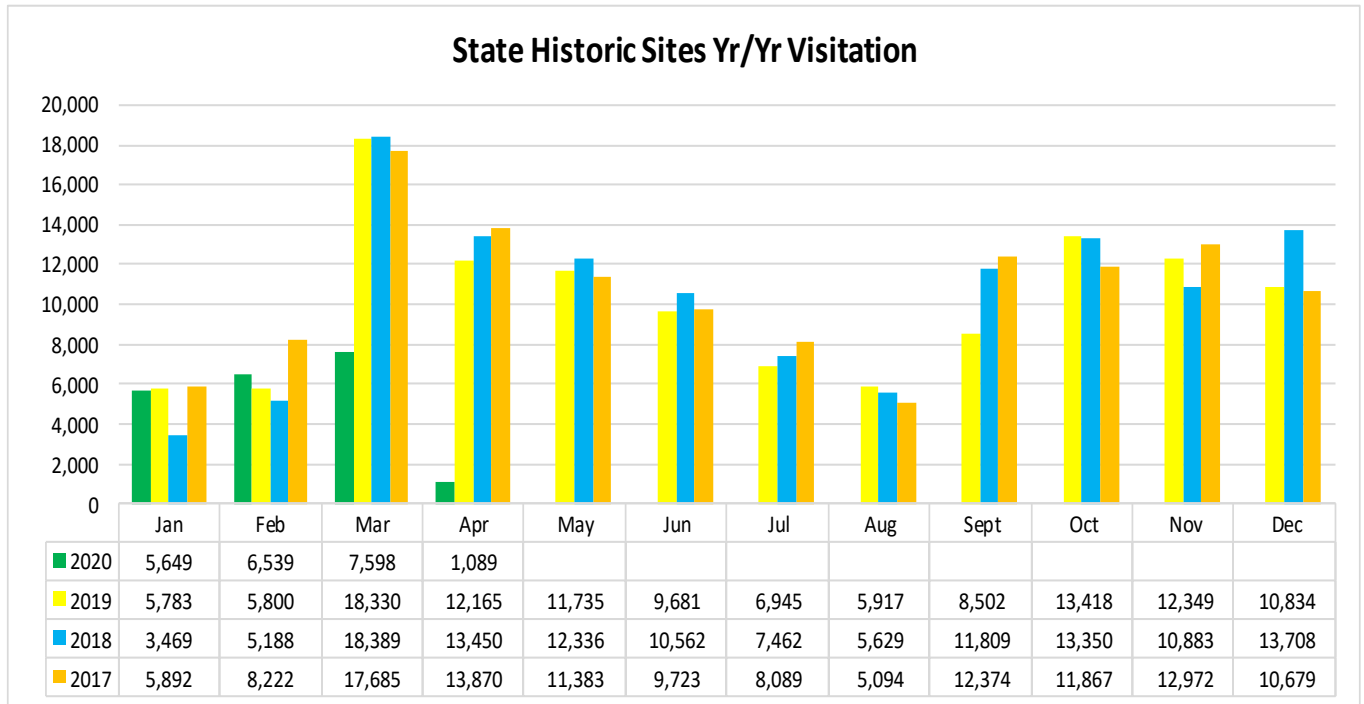

LOUISIANATRAVEL.COM

LouisianaTravel.com website showed a decrease of 65 percent in total website visits in April 2020 over April 2019

Source: Google Analytics

STATE PARKS

STATE HISTORIC SITES

Source: Louisiana State Parks