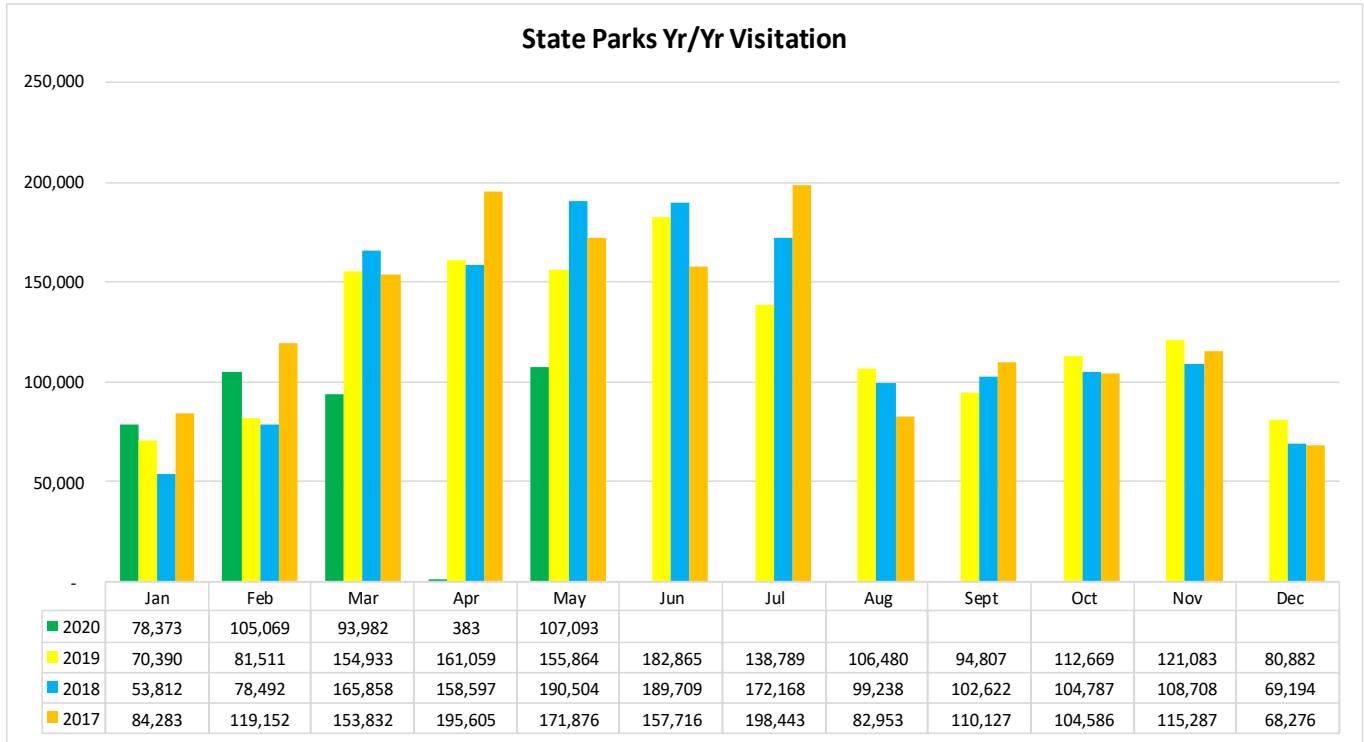

LOUISIANATRAVEL.COM

LouisianaTravel.com website showed a decrease of 65 percent in total website visits in April 2020 over April 2019

Source: Google Analytics

STATE PARKS

STATE HISTORIC SITES

Source: Louisiana State Parks