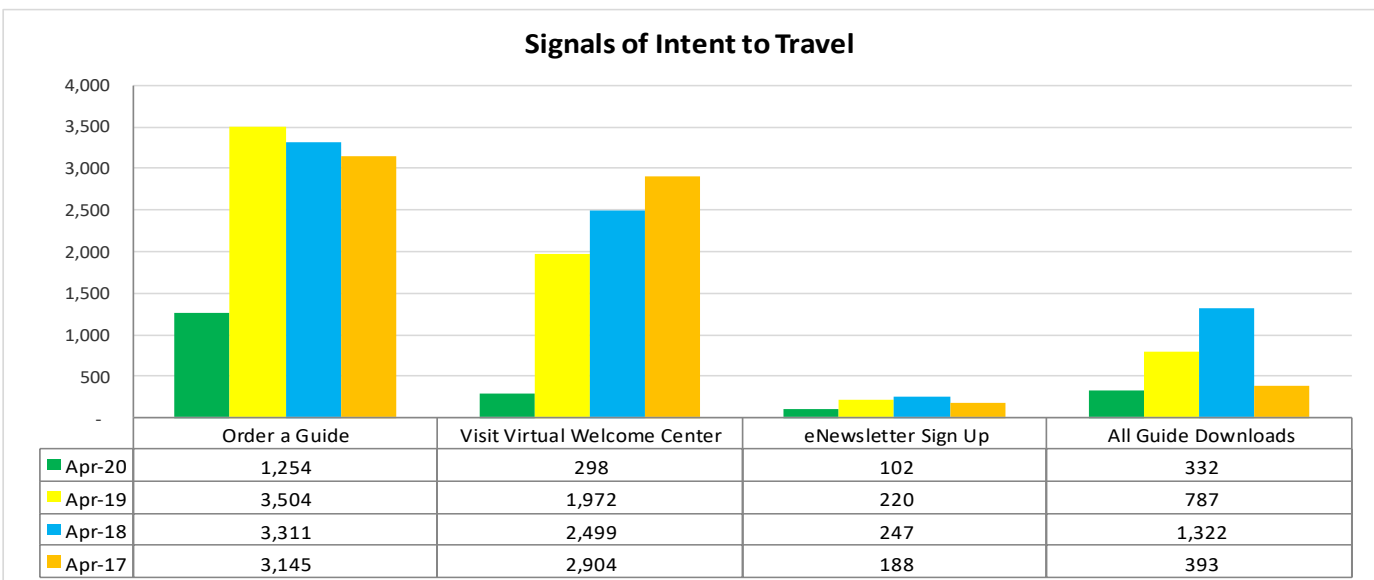

LOUISIANATRAVEL.COM

LouisianaTravel.com website showed a decrease of 65 percent in total website visits in April 2020 over April 2019

Source: Google Analytics

STATE PARKS

STATE HISTORIC SITES

Source: Louisiana State Parks