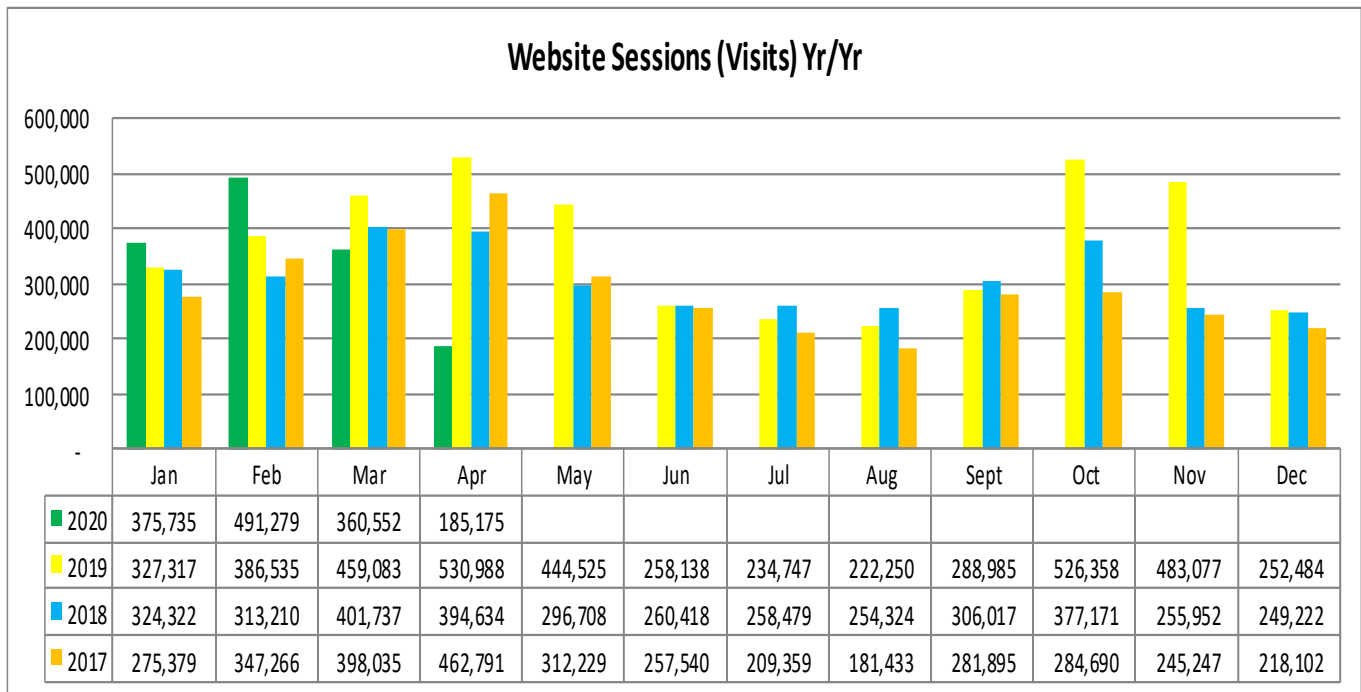

LOUISIANATRAVEL.COM

LouisianaTravel.com website showed a decrease of 65 percent in total website visits in April 2020 over April 2019

Source: Google Analytics

STATE PARKS

STATE HISTORIC SITES

Source: Louisiana State Parks

For more information, contact Latoya Wells, Reservation System Director, at lwells@crt.la.gov or at 225.342.9519

WELCOME CENTERS

Statewide welcome centers were closed to visitors in April 2020 due to COVID-19.