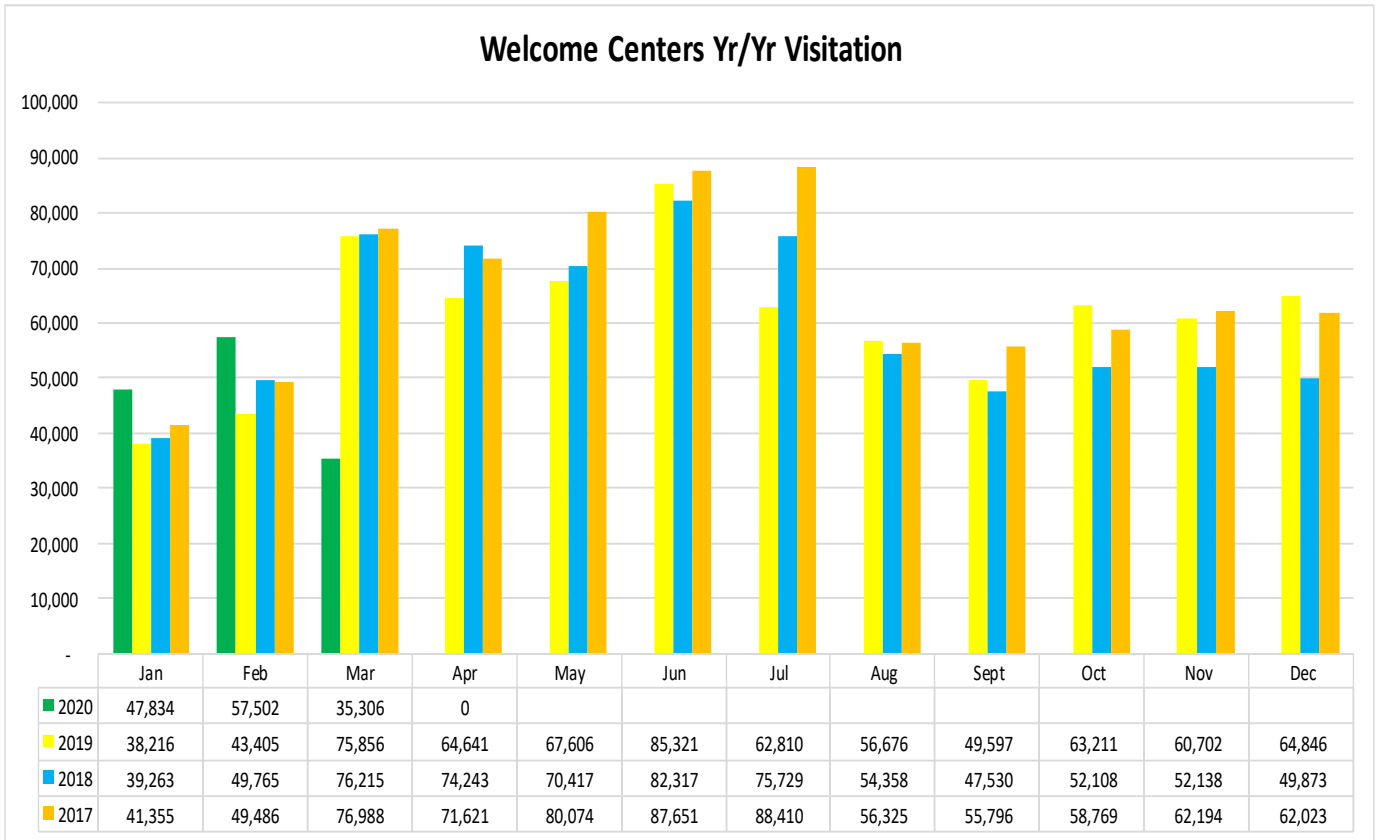

WELCOME CENTERS

Statewide welcome centers were closed to visitors in April 2020 due to COVID-19.

Note: The Vidalia Welcome Center and the Alexandria I-49 Welcome Center are permanently closed to visitors.

Source: Louisiana Welcome Centers

For individual Welcome Center visitation numbers, contact Jason Miller at capitolparkwcl@crt.la.gov.