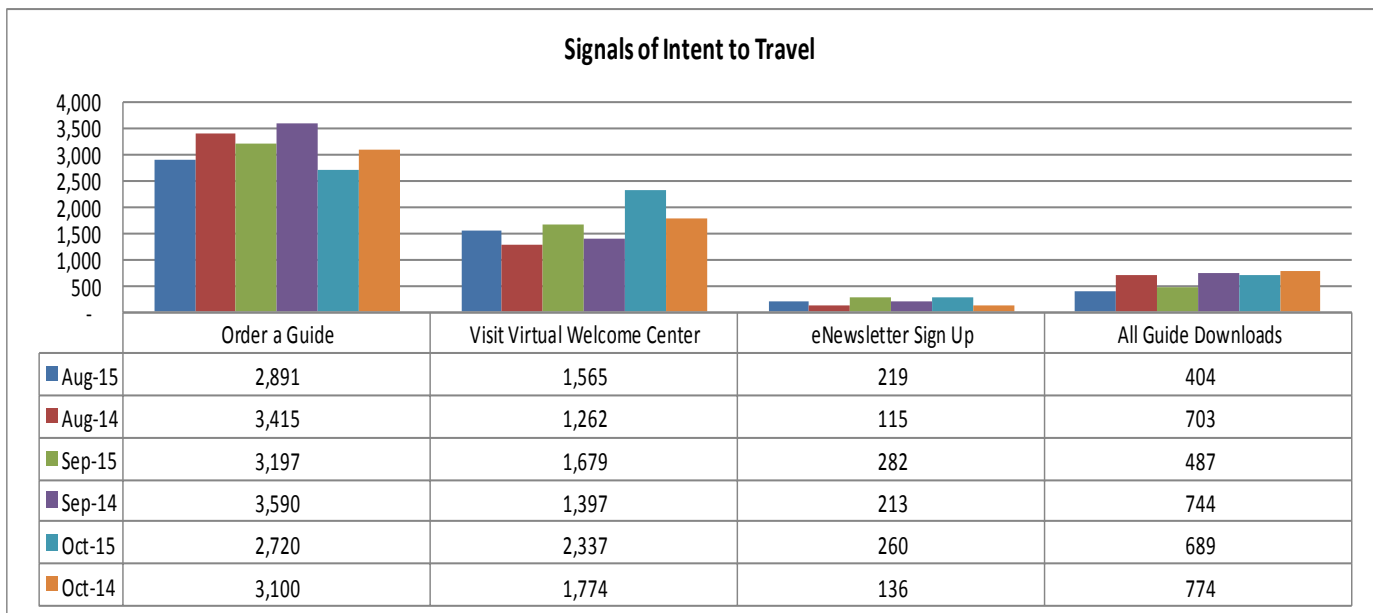

LOUISIANATRAVEL.COM

LouisianaTravel.com website showed a decrease of 1.7 percent in total web visits in October 2015 over October 2014.
 Correction — September was reported incorrectly last month; 301,776 is the accurate visits to the website for Sept 2015.

Source: Google Analytics

STATE PARKS

STATE HISTORIC SITES

Source: Louisiana State Parks

For more information, contact Latoya Wells, Reservation System Director, at lwells@crt.la.gov.

WELCOME CENTERS

Statewide welcome centers had a decrease of 6.8 percent in visitation in October 2015 over October 2014. Capitol Park & Vinton welcome centers have been closed since July.