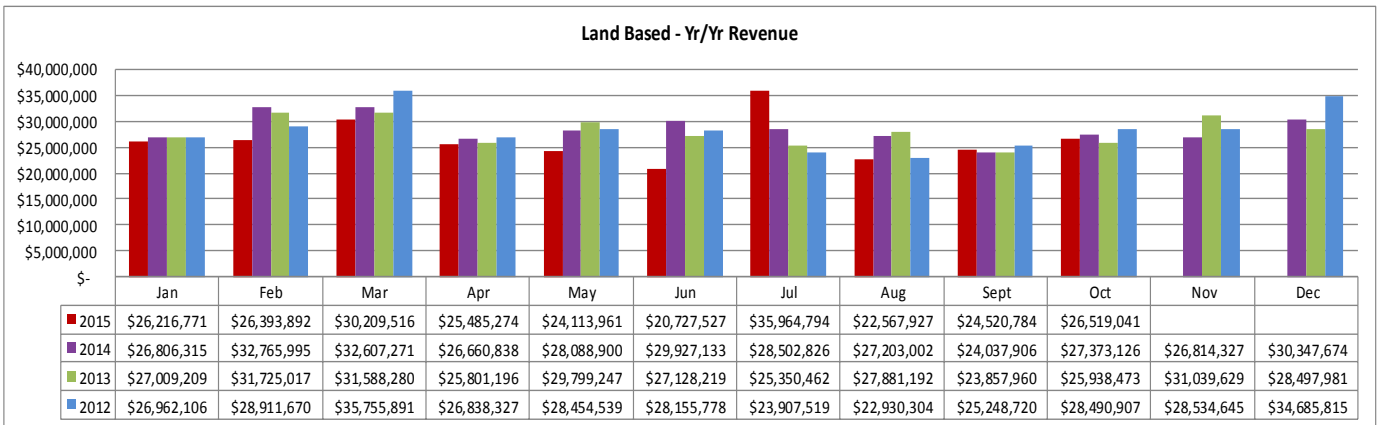

GROSS GAMING REVENUE

Source: Louisiana State Police