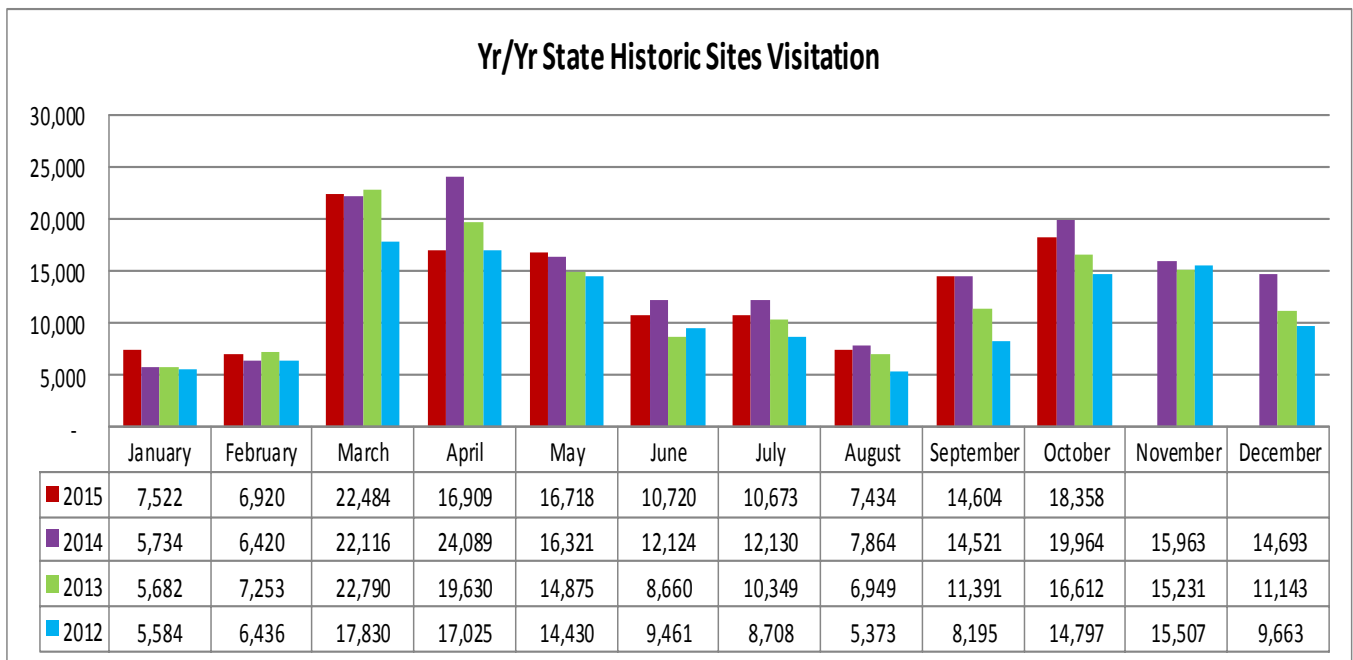

LOUISIANATRAVEL.COM

LouisianaTravel.com website showed a decrease of 1.7 percent in total web visits in October 2015 over October 2014.
 Correction — September was reported incorrectly last month; 301,776 is the accurate visits to the website for Sept 2015.

Source: Google Analytics

STATE PARKS

STATE HISTORIC SITES

Source: Louisiana State Parks

For more information, contact Latoya Wells, Reservation System Director, at lwells@crt.la.gov.

WELCOME CENTERS

Statewide welcome centers had a decrease of 6.8 percent in visitation in October 2015 over October 2014. Capitol Park & Vinton welcome centers have been closed since July.

Welcome Centers Visitor Totals

International - Oct 2015	
Canada*	1,521
France	1,475
United Kingdom	1,212
Germany	972
Australia	614

States** - Oct 2015	
Texas	11,802
Mississippi	7,808
Florida	6,536
Alabama	4,805
Georgia	2,007