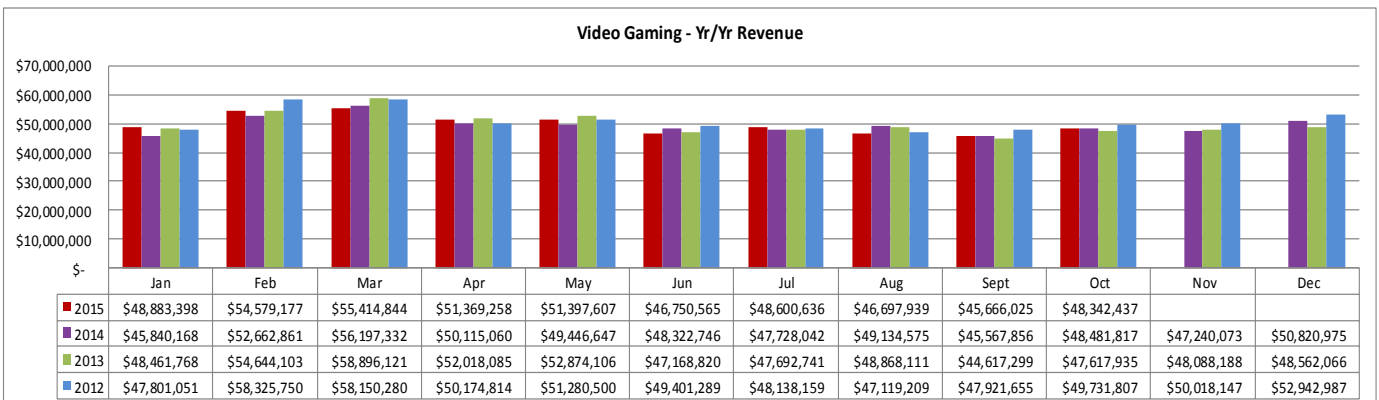

GROSS GAMING REVENUE

Source: Louisiana State Police