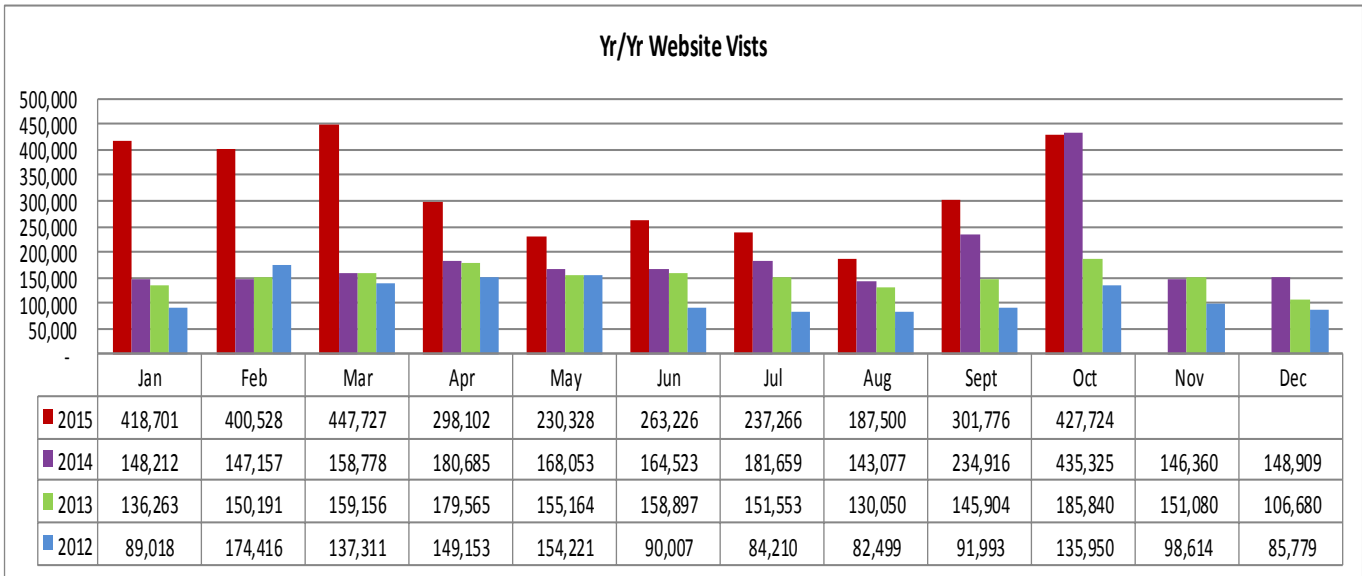

LOUISIANATRAVEL.COM

LouisianaTravel.com website showed a decrease of 1.7 percent in total web visits in October 2015 over October 2014.
 Correction — September was reported incorrectly last month; 301,776 is the accurate visits to the website for Sept 2015.

Source: Google Analytics

STATE PARKS

STATE HISTORIC SITES

Source: Louisiana State Parks

For more information, contact Latoya Wells, Reservation System Director, at lwells@crt.la.gov.

WELCOME CENTERS

Statewide welcome centers had a decrease of 6.8 percent in visitation in October 2015 over October 2014. Capitol Park & Vinton welcome centers have been closed since July.