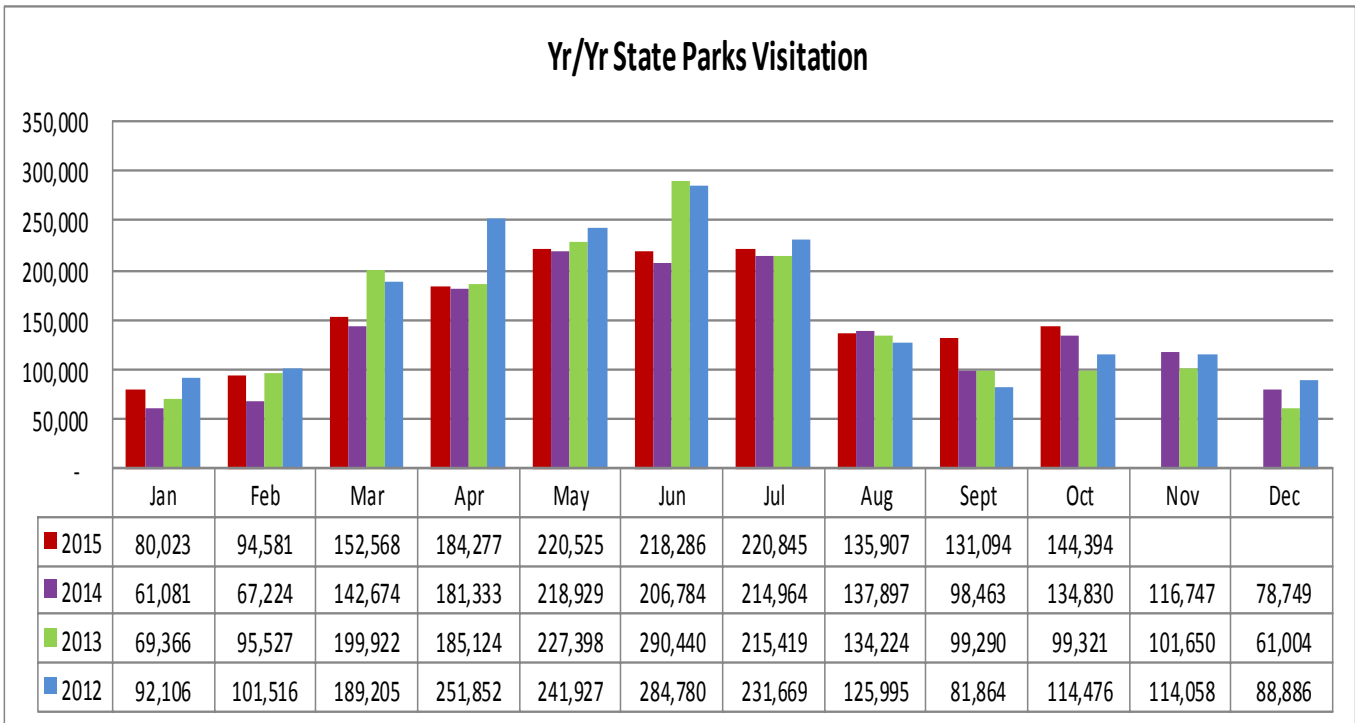

LOUISIANATRAVEL.COM

LouisianaTravel.com website showed a decrease of 1.7 percent in total web visits in October 2015 over October 2014.
 Correction — September was reported incorrectly last month; 301,776 is the accurate visits to the website for Sept 2015.

Source: Google Analytics

STATE PARKS

STATE HISTORIC SITES

Source: Louisiana State Parks

For more information, contact Latoya Wells, Reservation System Director, at lwells@crt.la.gov.

WELCOME CENTERS

Statewide welcome centers had a decrease of 6.8 percent in visitation in October 2015 over October 2014. Capitol Park & Vinton welcome centers have been closed since July.

Welcome Centers Visitor Totals

International - Oct 2015	
Canada*	1,521
France	1,475
United Kingdom	1,212
Germany	972
Australia	614

States** - Oct 2015	
Texas	11,802
Mississippi	7,808
Florida	6,536
Alabama	4,805
Georgia	2,007