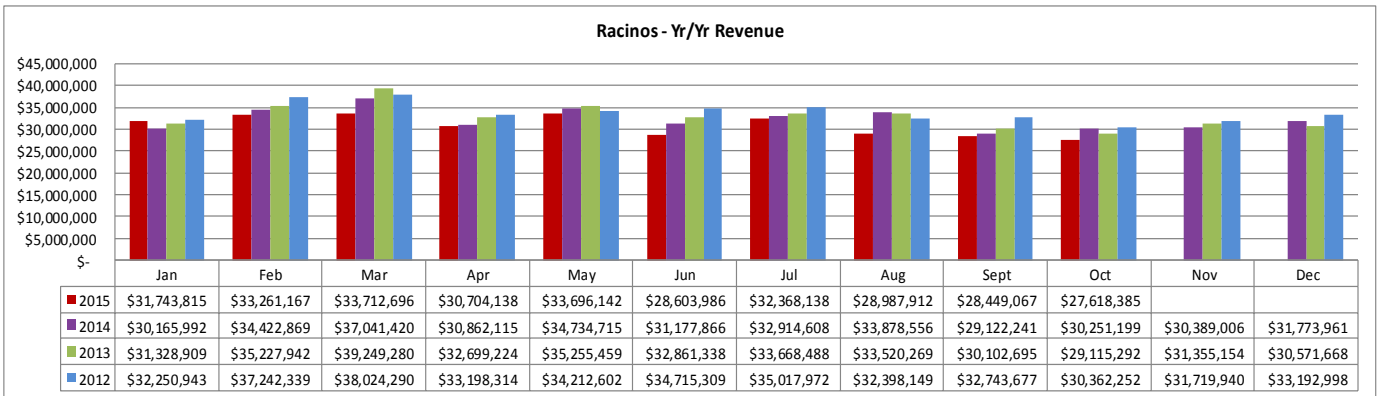

GROSS GAMING REVENUE

Source: Louisiana State Police