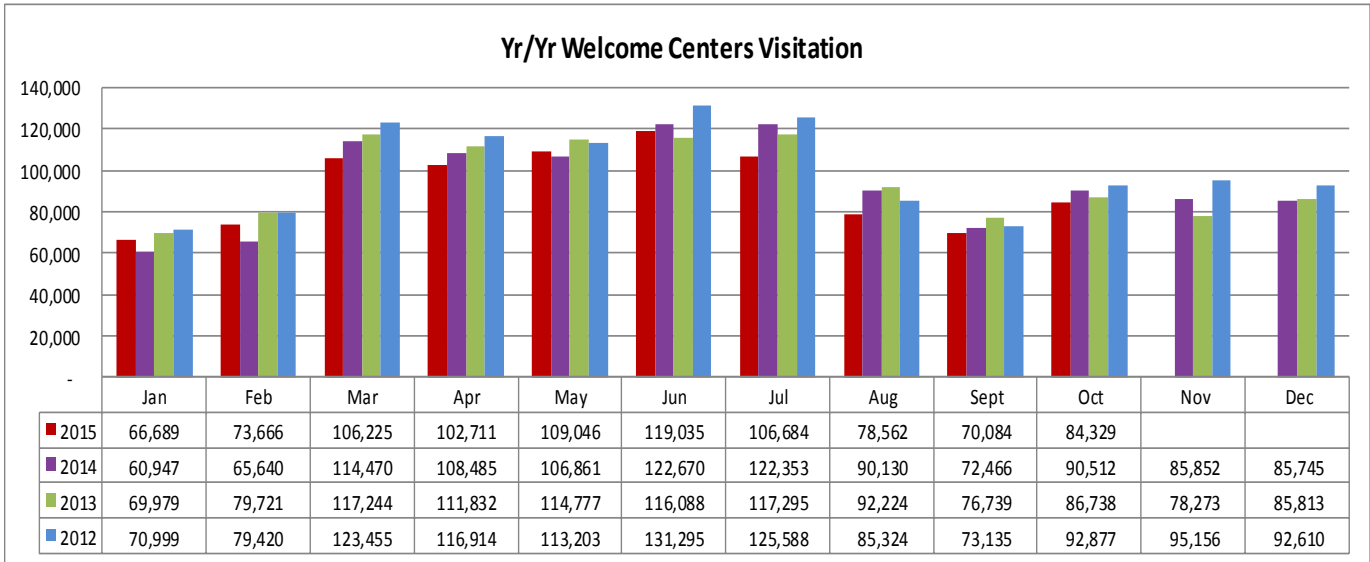

LOUISIANATRAVEL.COM

LouisianaTravel.com website showed a decrease of 1.7 percent in total web visits in October 2015 over October 2014.
 Correction — September was reported incorrectly last month; 301,776 is the accurate visits to the website for Sept 2015.

Source: Google Analytics

STATE PARKS

STATE HISTORIC SITES

Source: Louisiana State Parks

For more information, contact Latoya Wells, Reservation System Director, at lwells@crt.la.gov.

WELCOME CENTERS

Statewide welcome centers had a decrease of 6.8 percent in visitation in October 2015 over October 2014. Capitol Park & Vinton welcome centers have been closed since July.