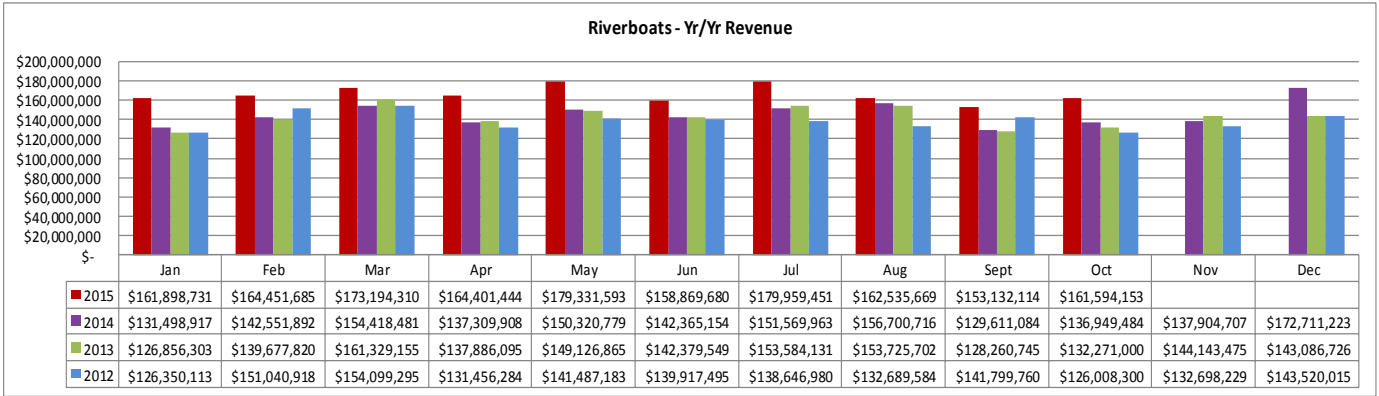

GROSS GAMING REVENUE

Source: Louisiana State Police