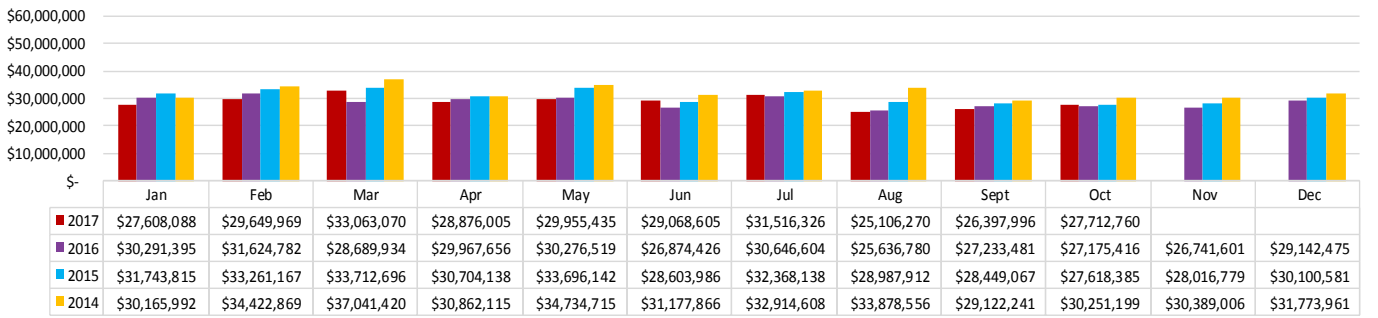

Racinos - Yr/Yr Revenue