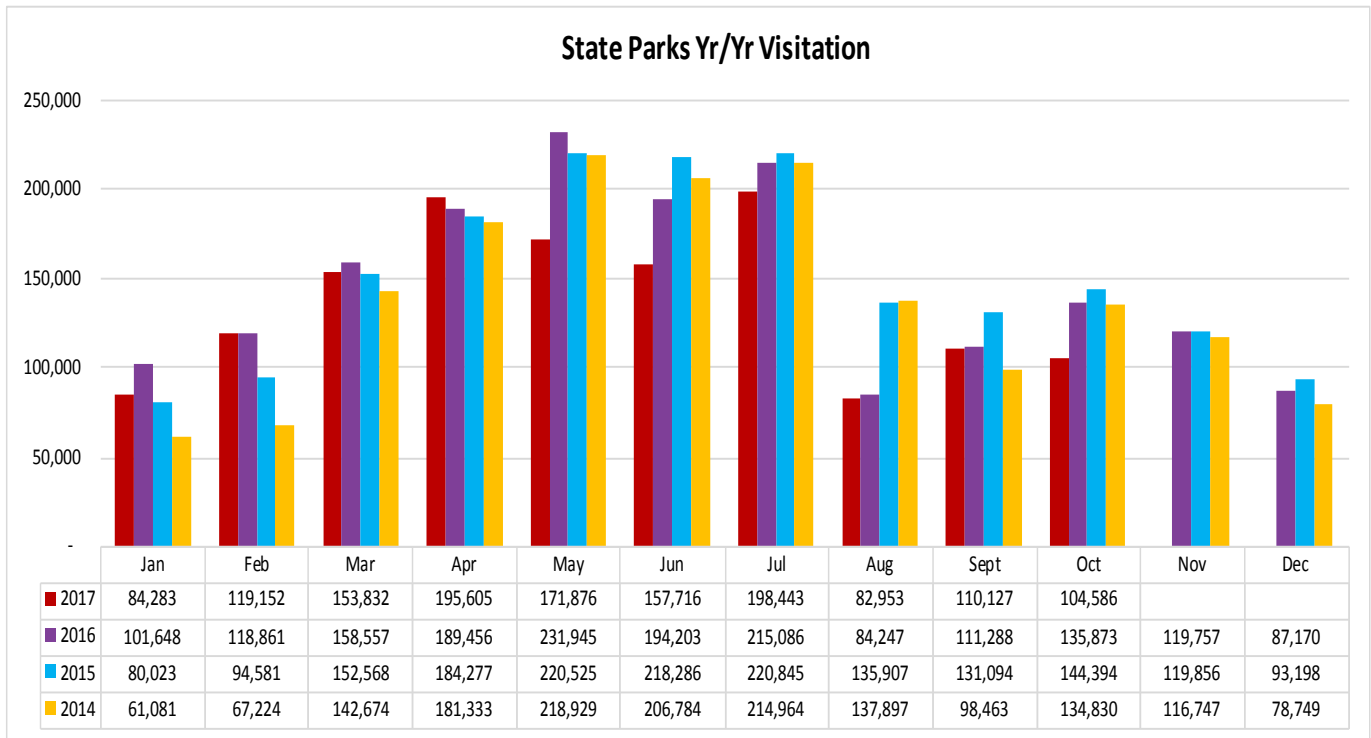

STATE PARKS