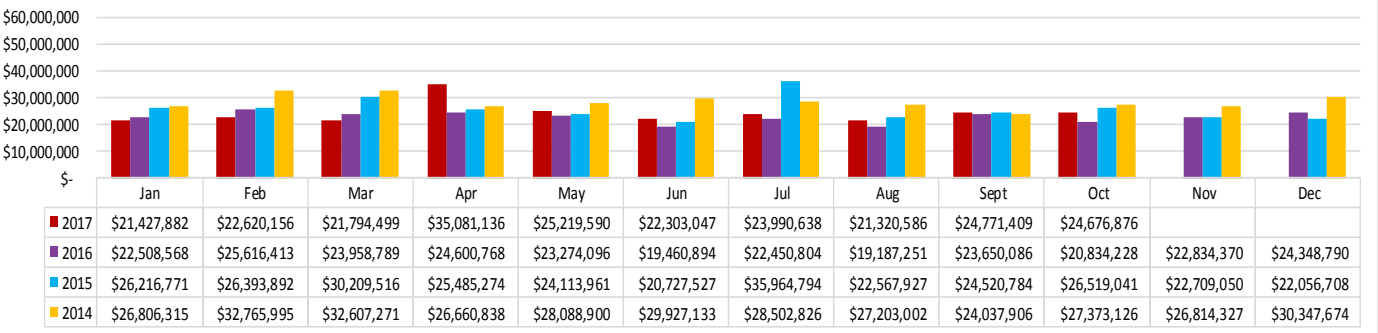

Land Based - Yr/Yr Revenue