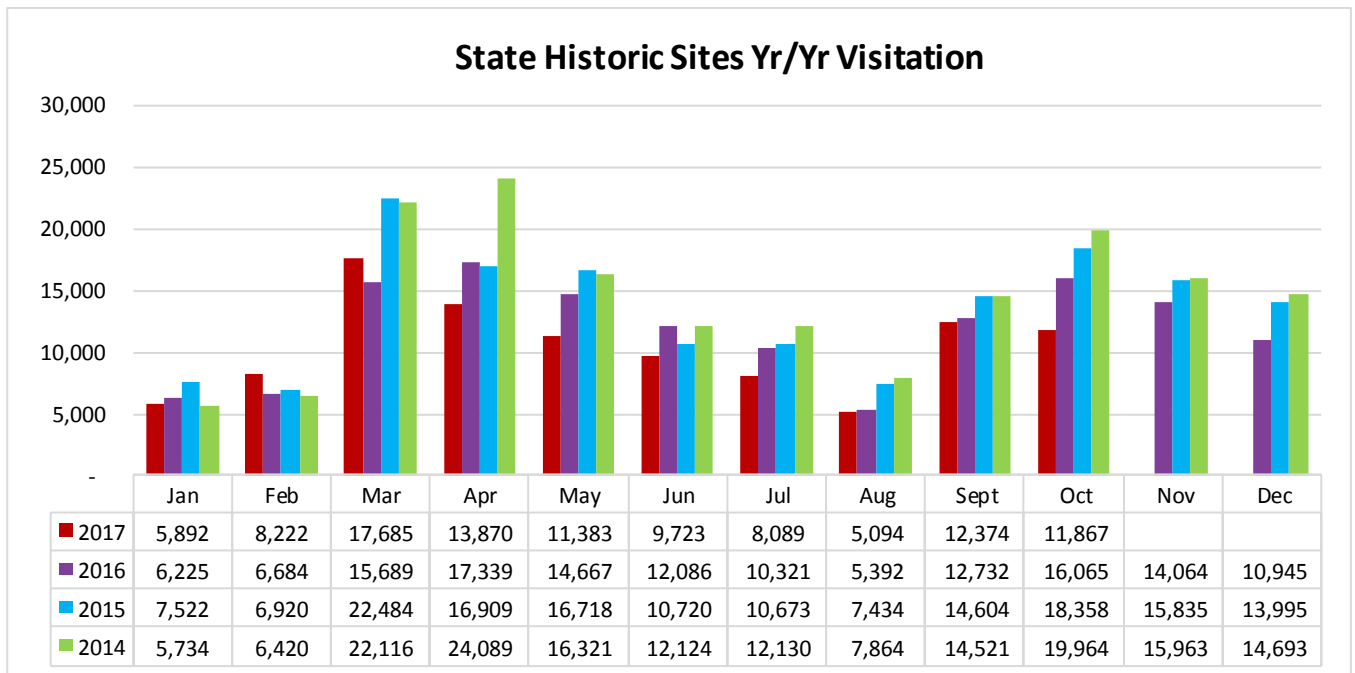

STATE HISTORIC SITES

Source: Louisiana State Parks

For more information, contact Latoya Wells, Reservation System Director, at lwells@crt.la.gov or at 225.342.9519