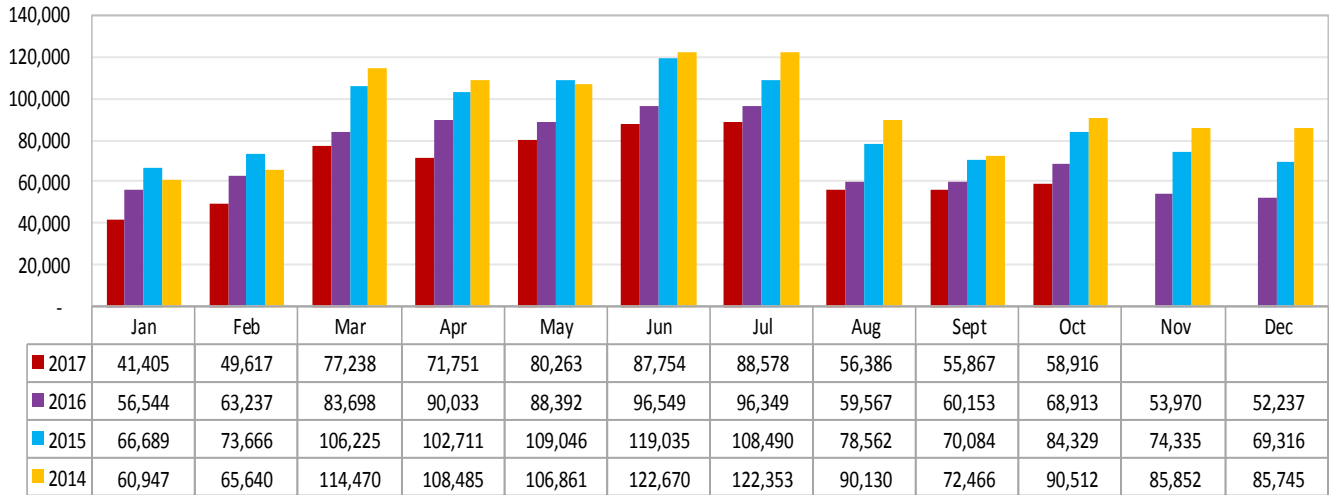

## Welcome Centers Yr/Yr Visitation

Statewide welcome centers had a slight decrease of 14.5 percent in visitation in October 2017 over October 2016. Note: Vinton remains closed for reconstruction.