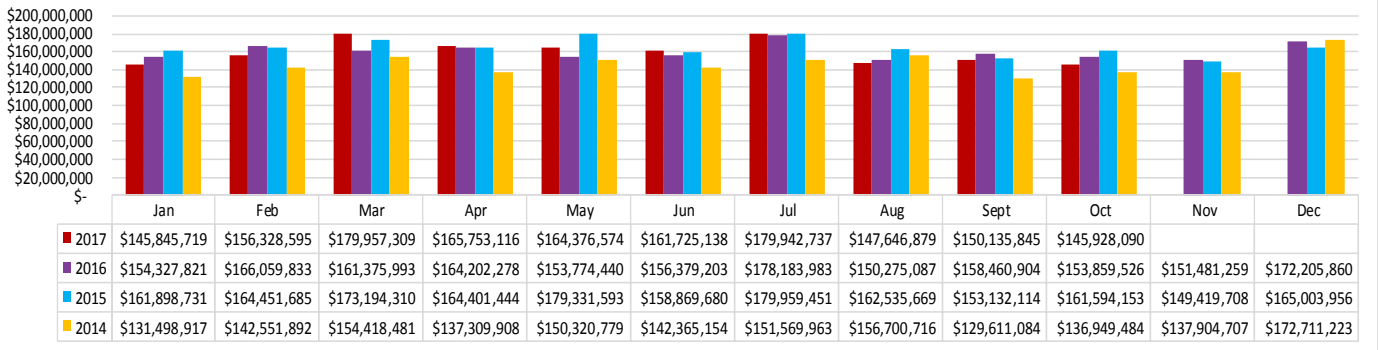

GROSS GAMING REVENUE

Riverboats - Yr/Yr Revenue