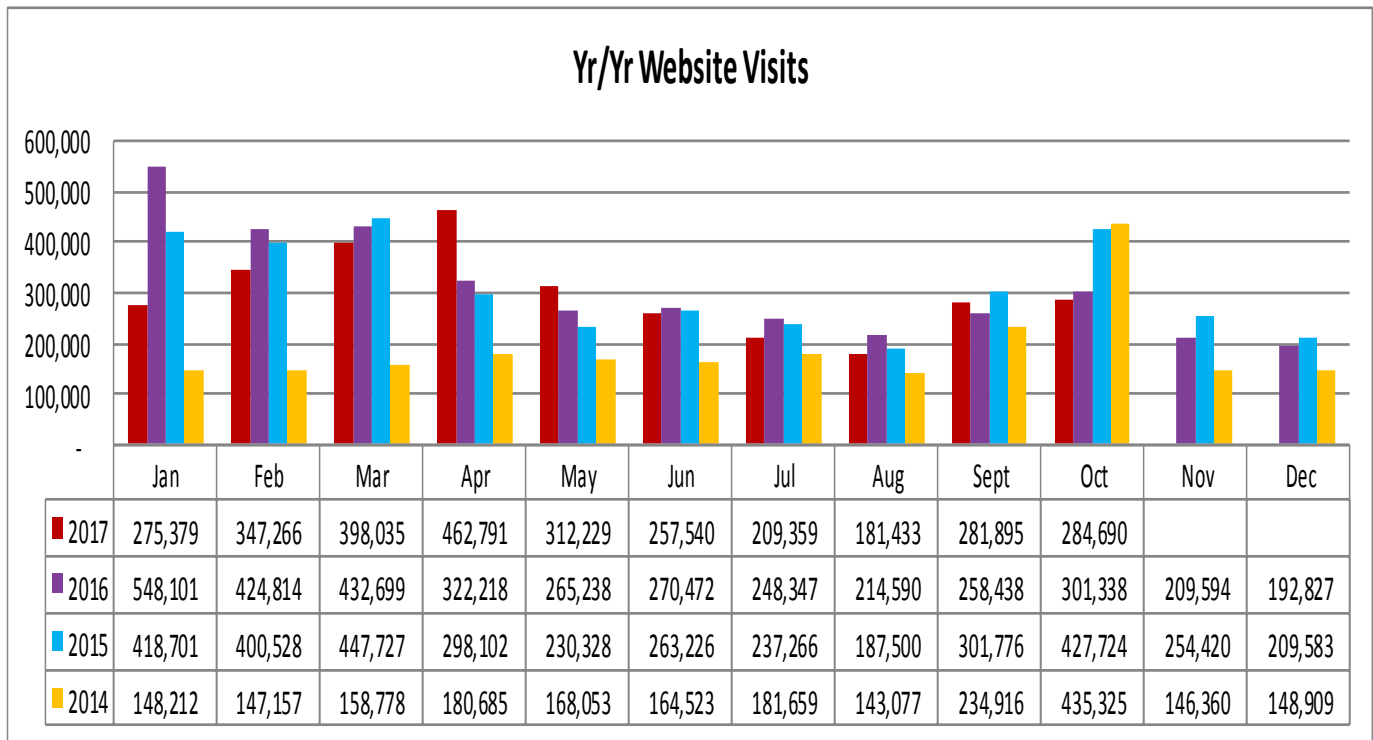

**LOUISIANATRAVEL.COM**

LouisianaTravel.com website showed a decrease of 5.5 percent in total web visits in October 2017 over October 2016.

<b>Signals of Intent to Travel</b>	<b>Oct-17</b>	<b>Oct-16</b>	<b>Oct-15</b>	<b>Oct-14</b>
Order a Guide	1,739	1,949	2,720	3,100
Visit Virtual Welcome Center	1,035	1,493	2,337	1,774
eNewsletter Sign Up	134	145	260	136
All Guide Downloads	684	425	689	774

Source: Google Analytics