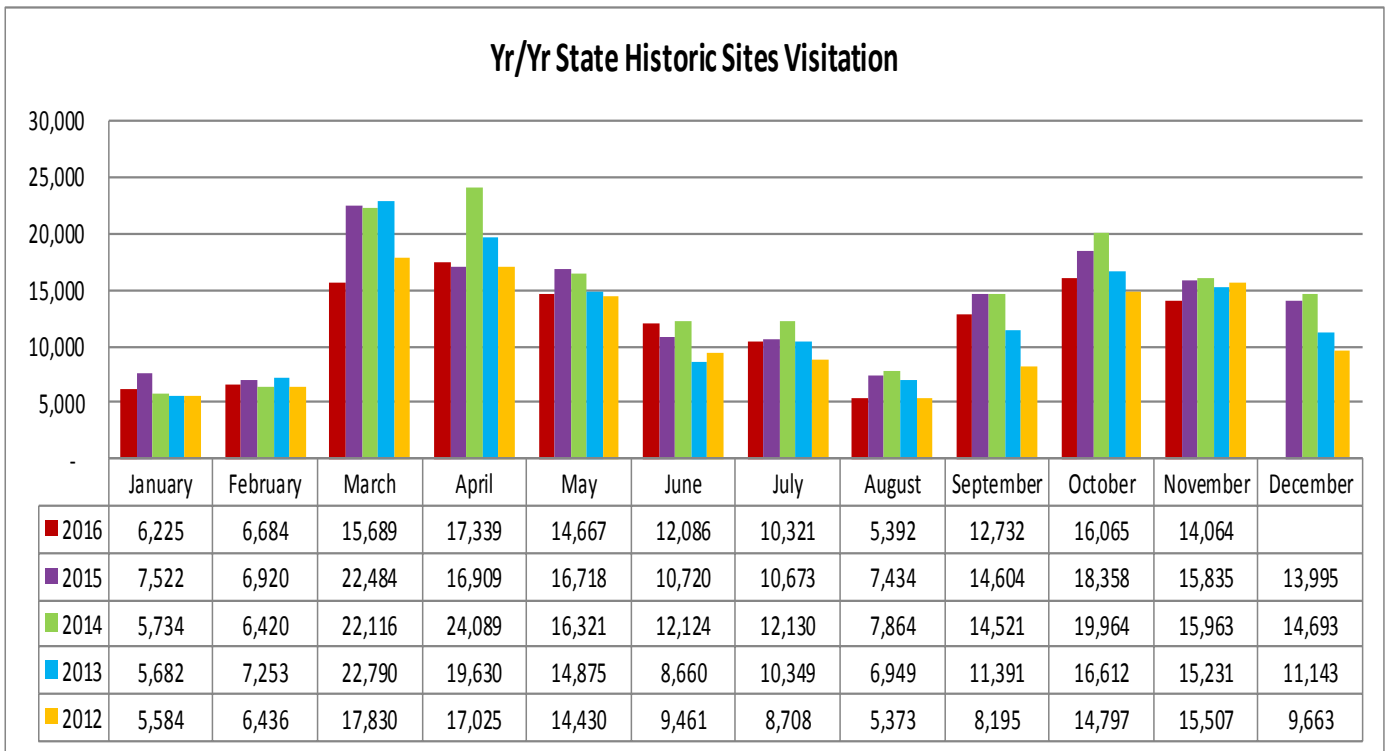

STATE HISTORIC SITES

Source: Louisiana State Parks

For more information, contact Latoya Wells, Reservation System Director, at lwells@crt.la.gov or at 225.342.9519