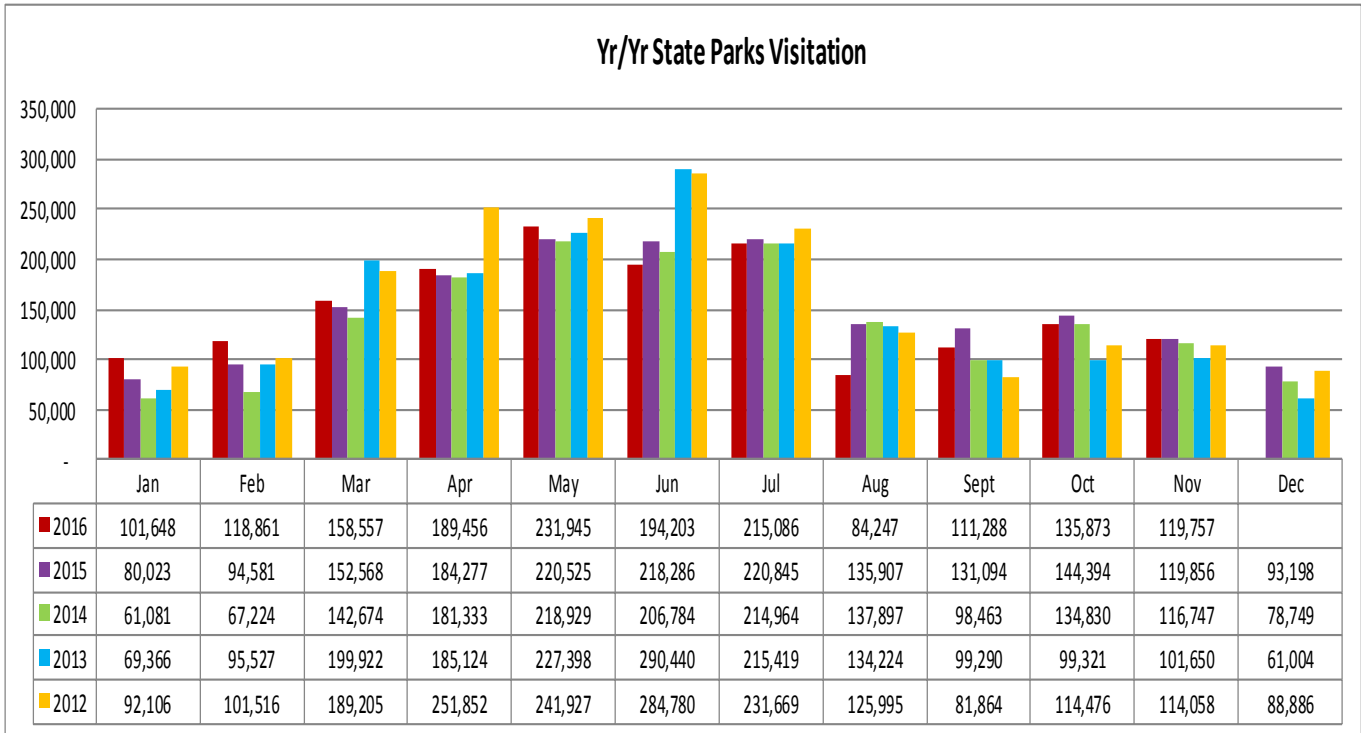

STATE PARKS