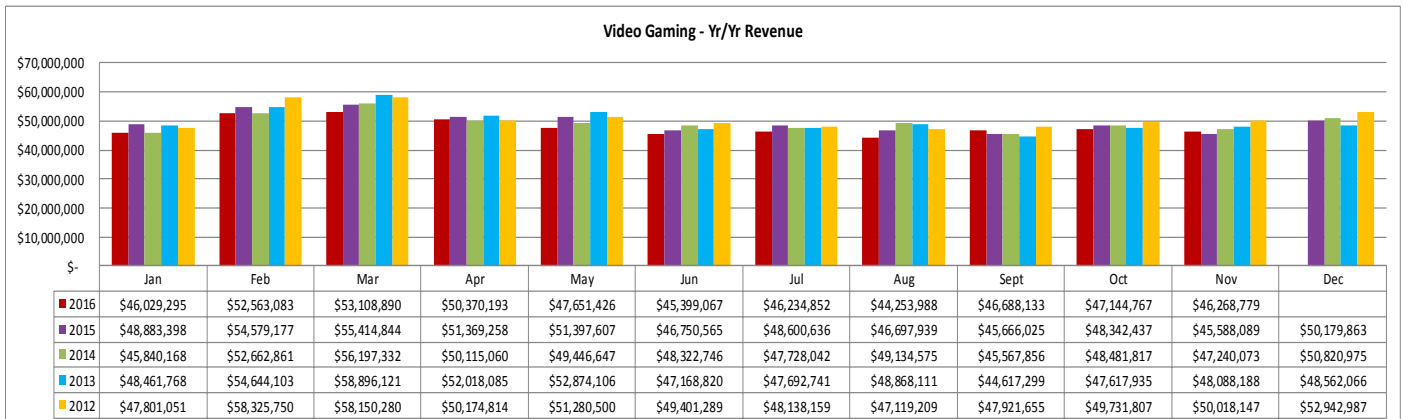

GROSS GAMING REVENUE

Source: Louisiana State Police