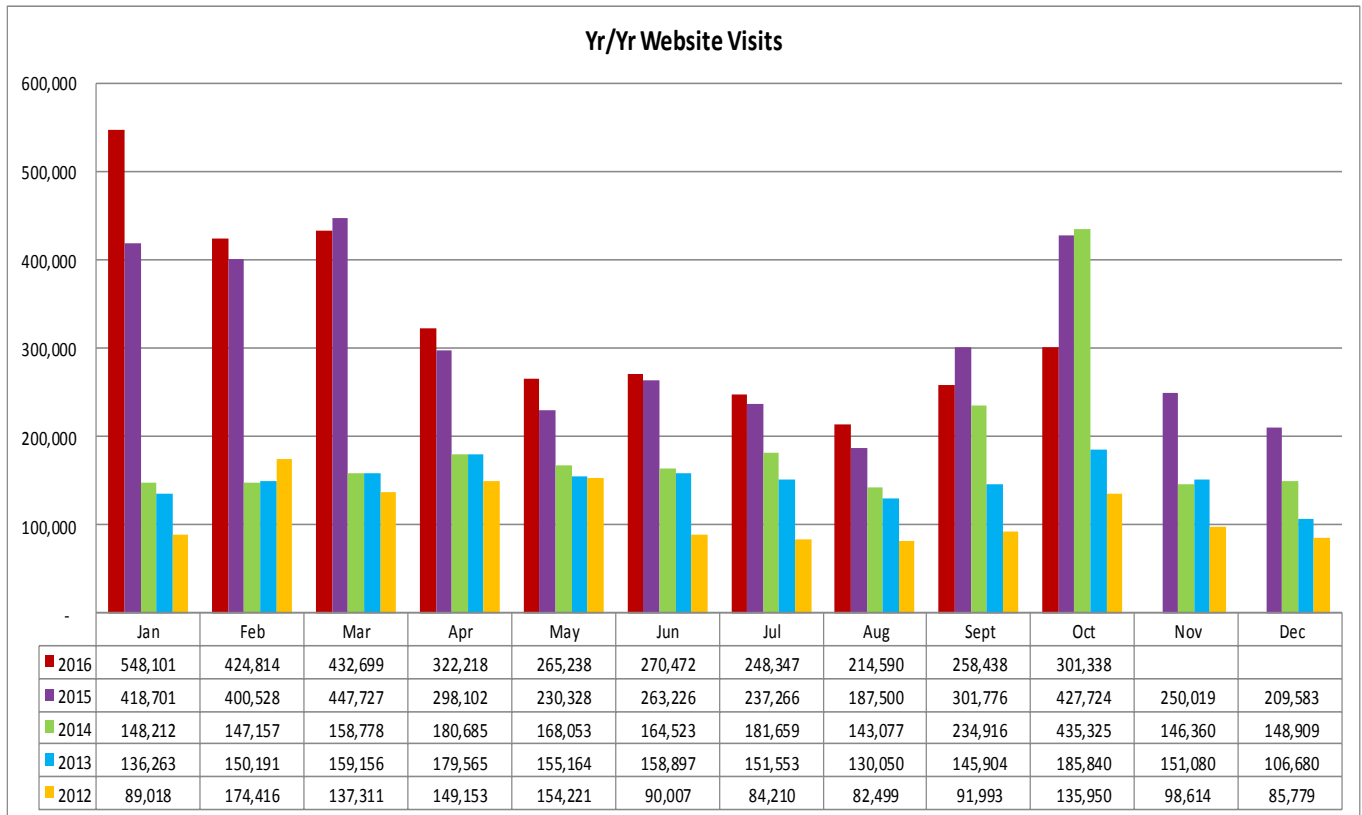

LOUISIANATRAVEL.COM

LouisianaTravel.com website showed a decrease of 29.5 percent in total web visits in October 2016 over October 2015.

Signals of Intent to Travel	Oct-16	Oct-15	Oct-14	Oct-13	Oct-12
Order a Guide	1,949	2,720	3,100	2,819	2,449
Visit Virtual Welcome Center	1,493	2,337	1,774	479	1,309
eNewsletter Sign Up	145	260	136	156	137
All Guide Downloads	425	689	774	1,304	2,052

Statewide welcome centers had a decrease of 18.3 percent in visitation in October 2016 over October 2015.
Note: Capitol Park closed to visitors in July 2015 & Vinton remains closed for reconstruction.

Welcome Centers Visitor Totals

International - Oct 2016	
France	1,521
United Kingdom	1,222
Canada*	1,019
Germany	681
Australia	425

States** - Oct 2016	
Texas	10,067
Mississippi	6,141
Florida	4,417
Alabama	3,939
Tennessee	1,940