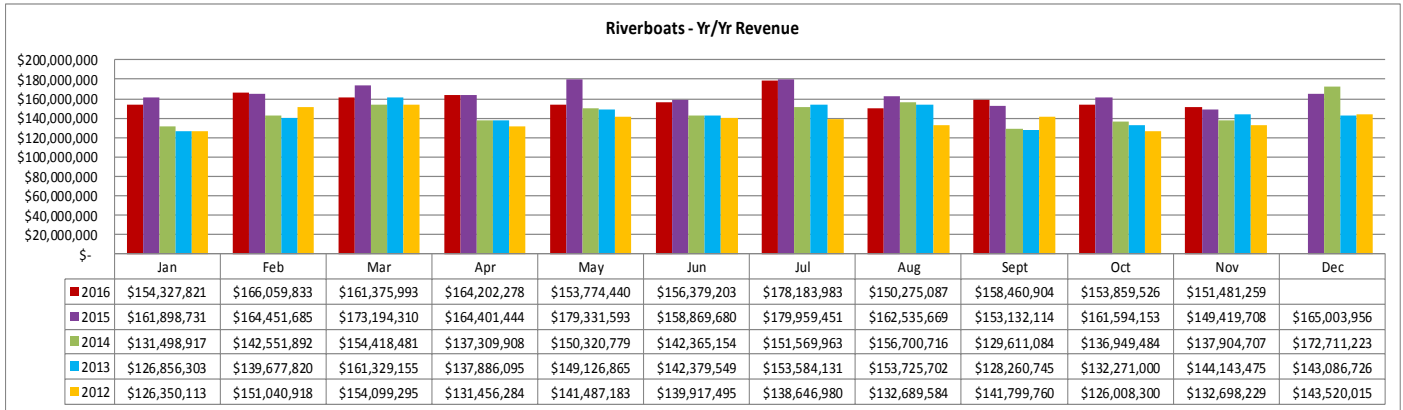

GROSS GAMING REVENUE

Source: Louisiana State Police