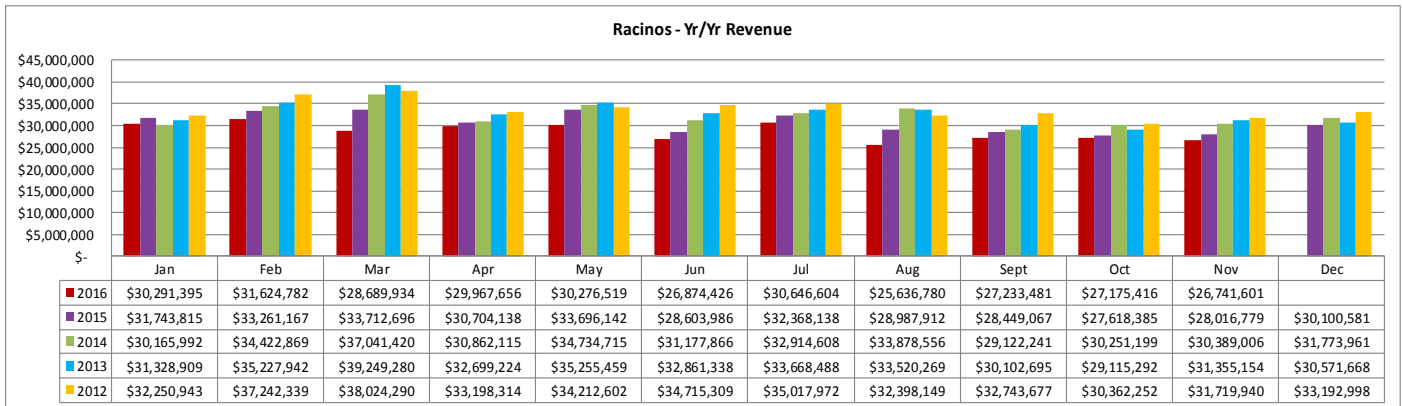

GROSS GAMING REVENUE

Source: Louisiana State Police