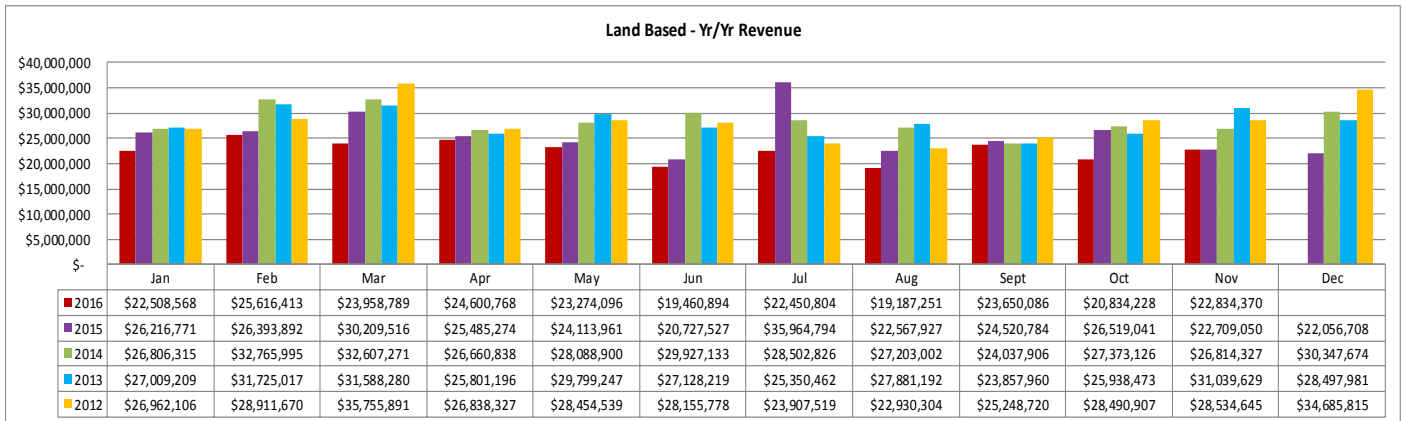

GROSS GAMING REVENUE

Source: Louisiana State Police