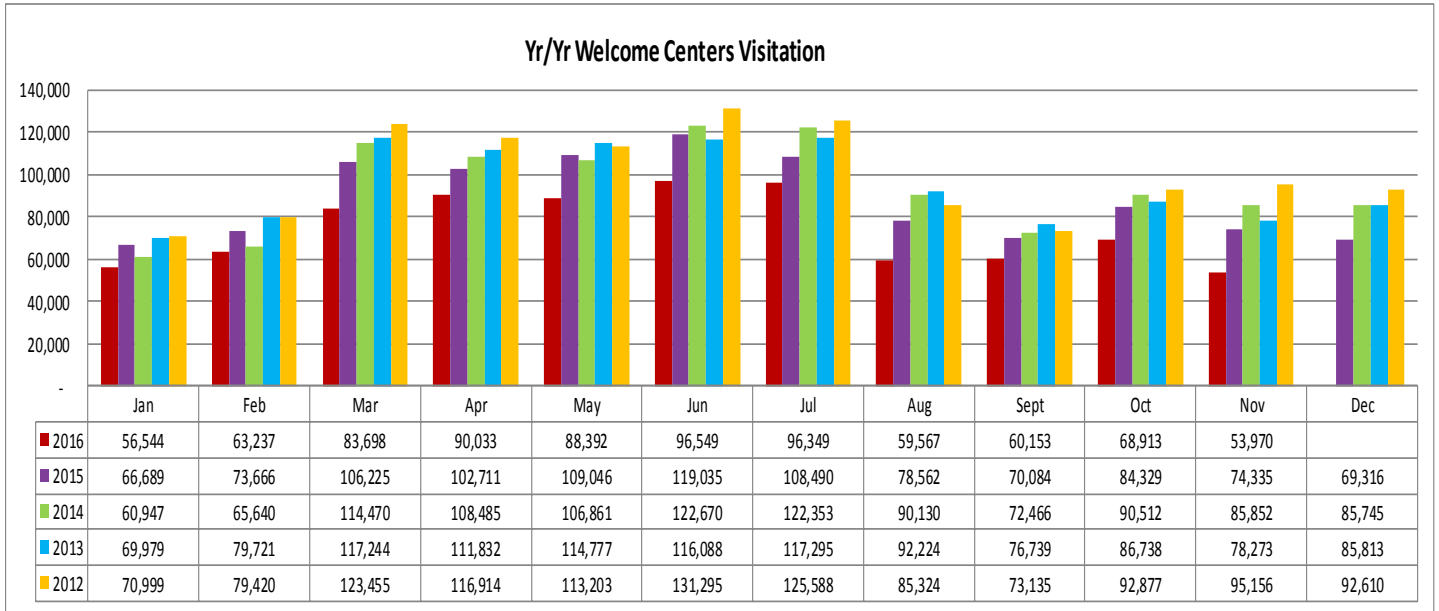

LOUISIANATRAVEL.COM

LouisianaTravel.com website showed a decrease of 29.5 percent in total web visits in October 2016 over October 2015.

Signals of Intent to Travel	Oct-16	Oct-15	Oct-14	Oct-13	Oct-12
Order a Guide	1,949	2,720	3,100	2,819	2,449
Visit Virtual Welcome Center	1,493	2,337	1,774	479	1,309
eNewsletter Sign Up	145	260	136	156	137
All Guide Downloads	425	689	774	1,304	2,052

Statewide welcome centers had a decrease of 18.3 percent in visitation in October 2016 over October 2015.
Note: Capitol Park closed to visitors in July 2015 & Vinton remains closed for reconstruction.