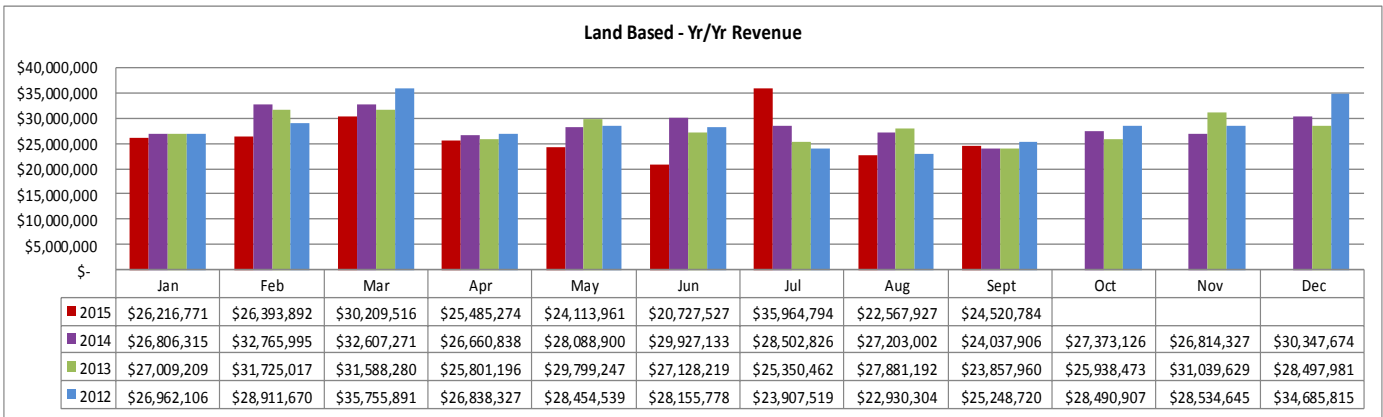

GROSS GAMING REVENUE

Source: Louisiana State Police