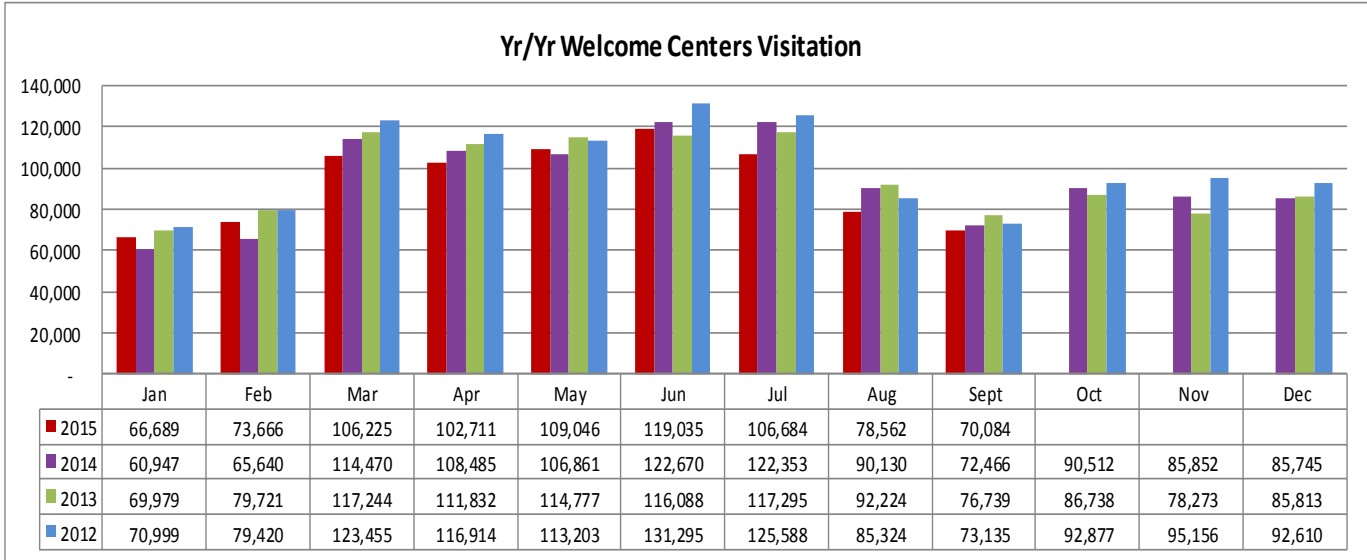

WELCOME CENTERS

Statewide welcome centers had a decrease of 3 percent in visitation in September 2015 over September 2014 due to Capitol Park & Vinton welcome centers being closed since July.

Welcome Centers Visitor Totals

<i>International - Sept 2015</i>	
United Kingdom	1,230
Germany	1,046
France	954
Canada*	943
Australia	763

<i>States** - Sept 2015</i>	
Texas	10,643
Mississippi	5,963
Florida	4,479
Alabama	4,183
Georgia	2,310

<i>Cities** - Sept 2015</i>	
Houston, TX	919
Brandon, MS	613
Mobile, AL	596
Birmingham, AL	589
Pensacola, FL	438

<i>International Jan - Sept 2015</i>	
Canada*	16,913
France	9,229
United Kingdom	6,232
Germany	5,671
Mexico	4,908

<i>States** Jan - Sept 2015</i>	
Texas	181,999
Mississippi	70,762
Florida	49,197
Alabama	42,363
Georgia	24,314

<i>Cities** Jan - Sept 2015</i>	
Houston, TX	30,444
Mobile, AL	8,244
San Antonio, TX	6,363
Pensacola, FL	5,861
Dallas, TX	5,622

* Includes all of Canadian provinces in total. ** Excludes Louisiana residents.

Source: Louisiana Welcome Centers

For individual Welcome Center visitation numbers, contact Nancy Broussard at nbroussard@crt.la.gov or 225.342.8122.