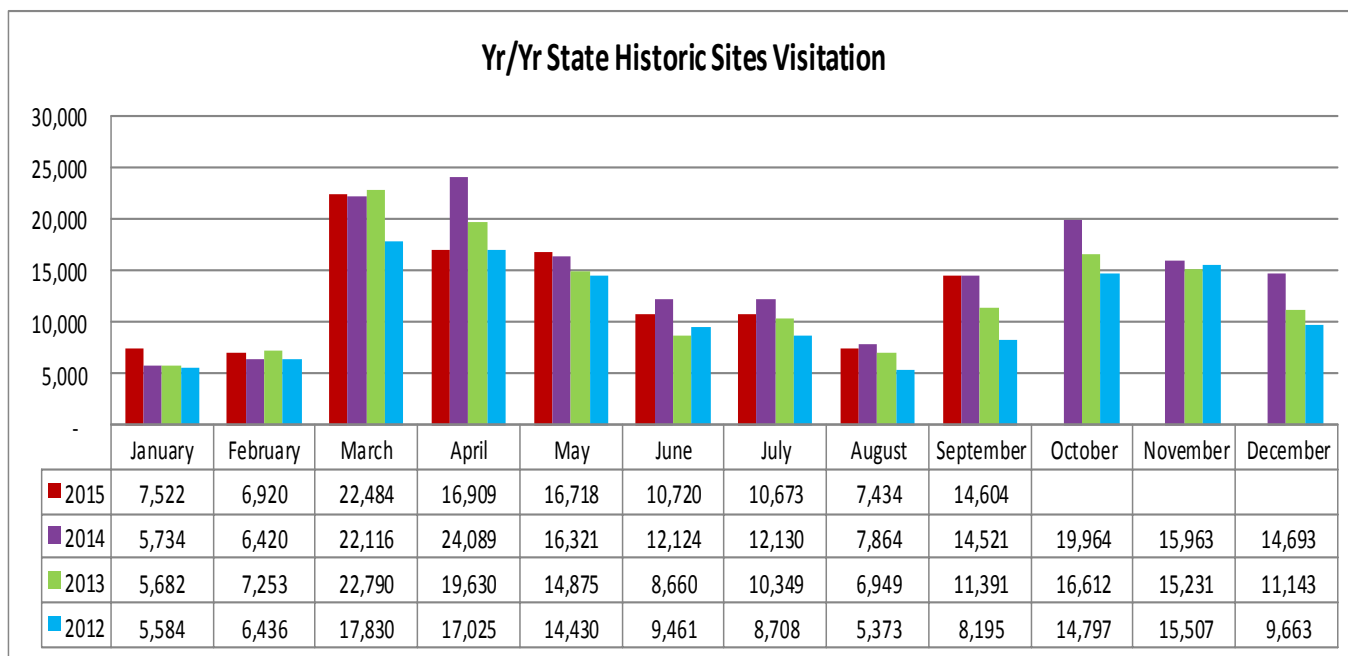

STATE HISTORIC SITES

Source: Louisiana State Parks

For detailed information, contact State Parks at parks@crt.la.gov.