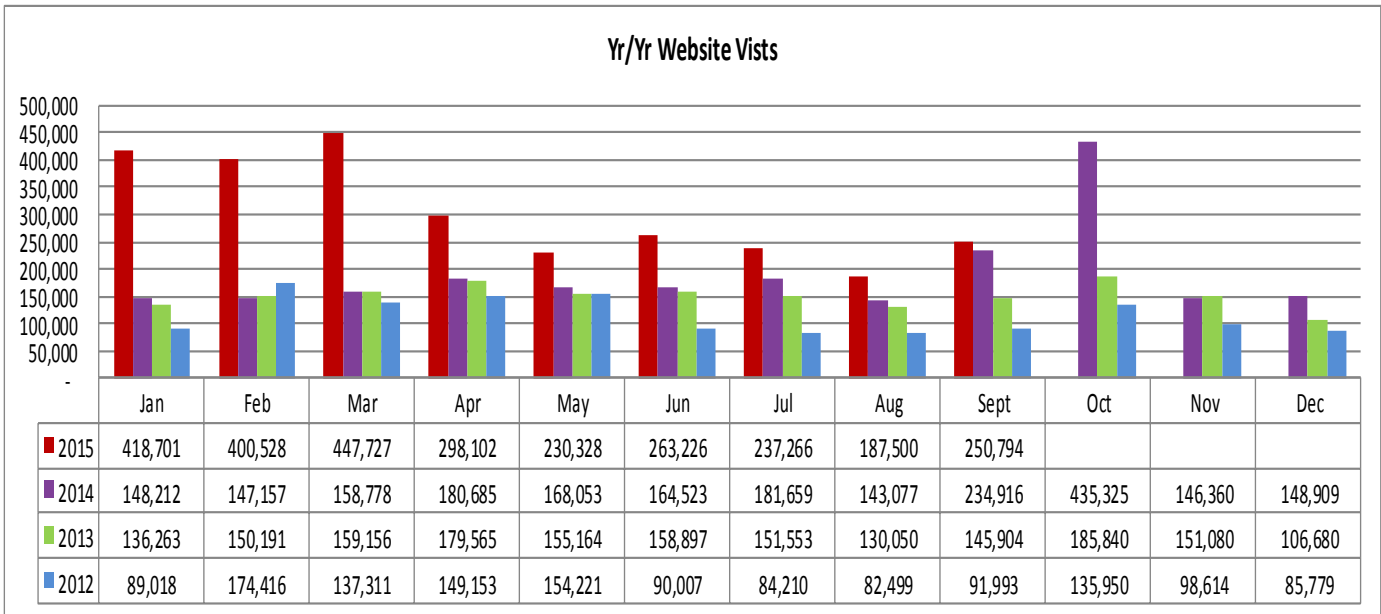

**LOUISIANATRAVEL.COM**

LouisianaTravel.com website showed an increase of 6.8 percent in total web visits in September 2015 over September 2014.

Source: Google Analytics