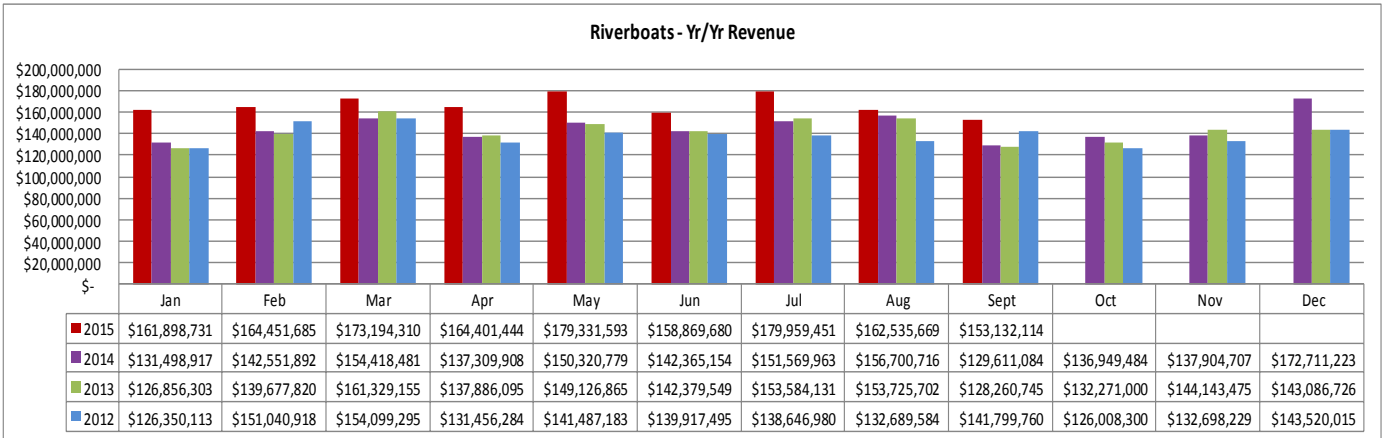

GROSS GAMING REVENUE

Source: Louisiana State Police