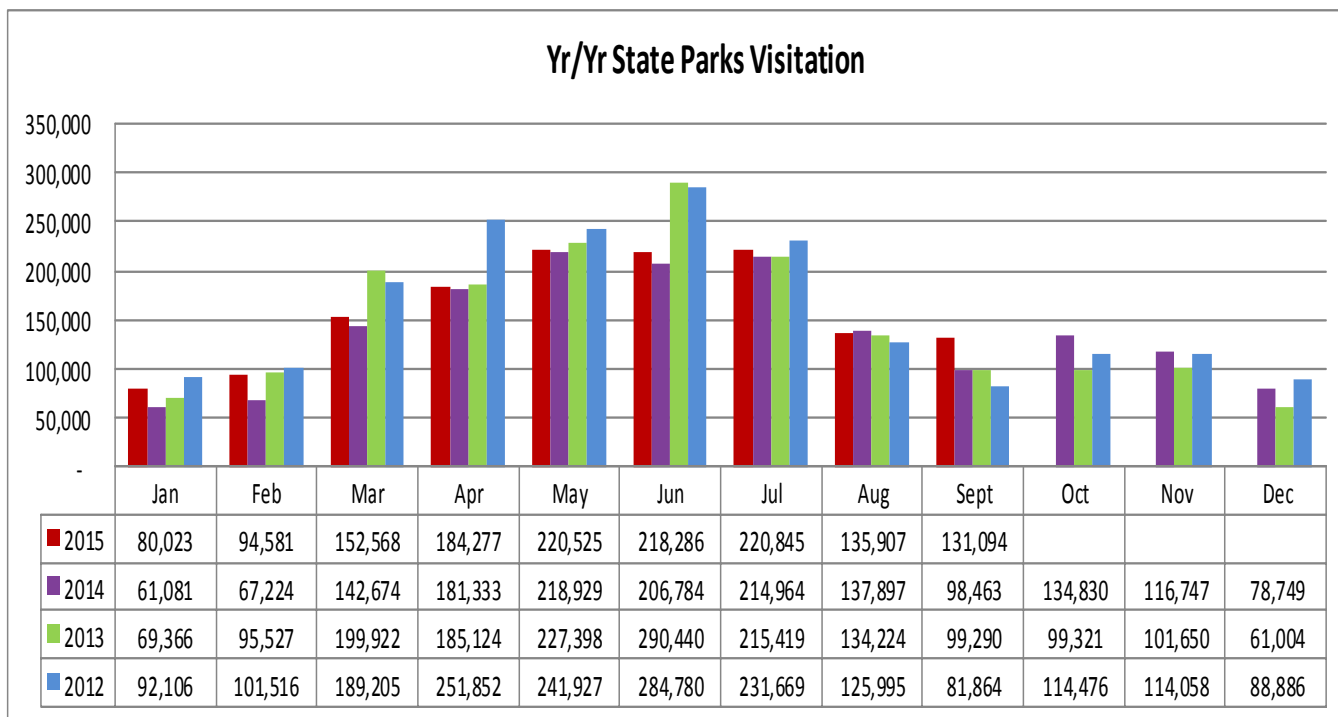

STATE PARKS