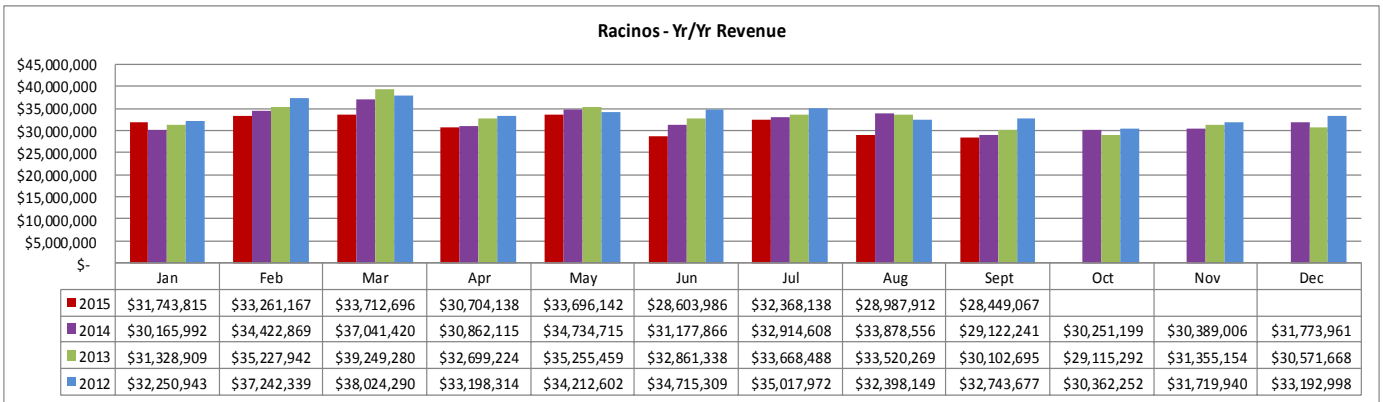

GROSS GAMING REVENUE

Source: Louisiana State Police