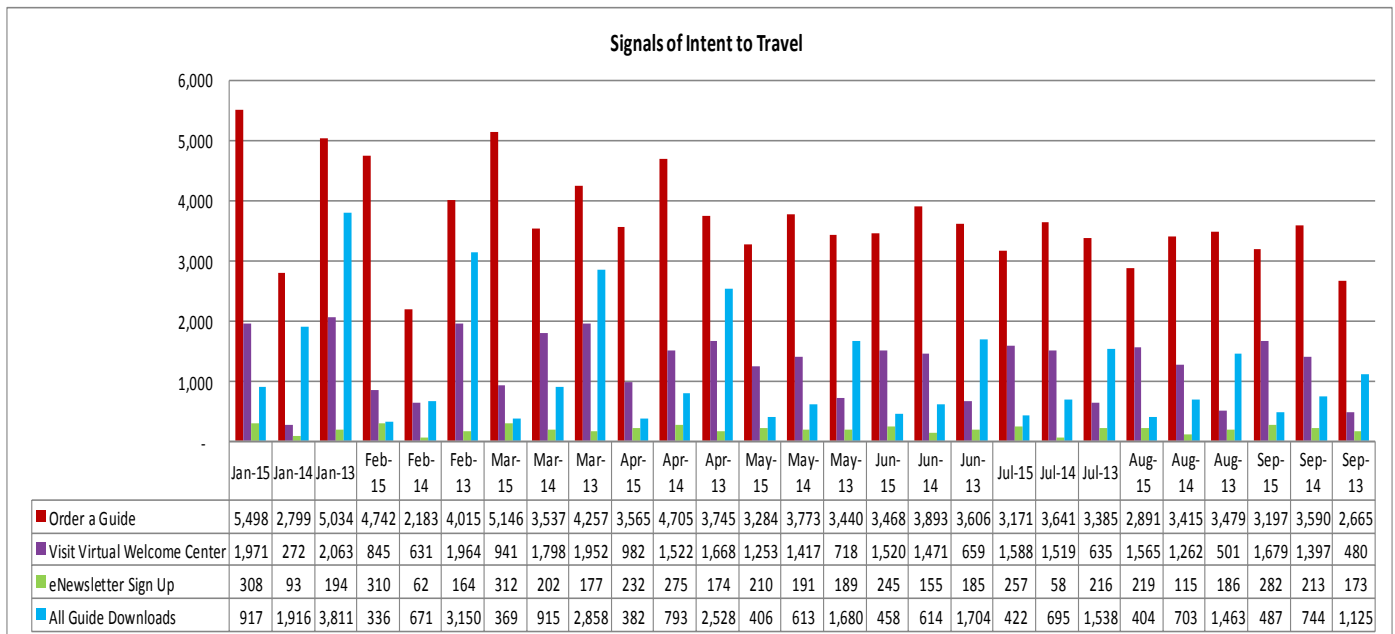

**LOUISIANATRAVEL.COM**

LouisianaTravel.com website showed an increase of 6.8 percent in total web visits in September 2015 over September 2014.

Source: Google Analytics