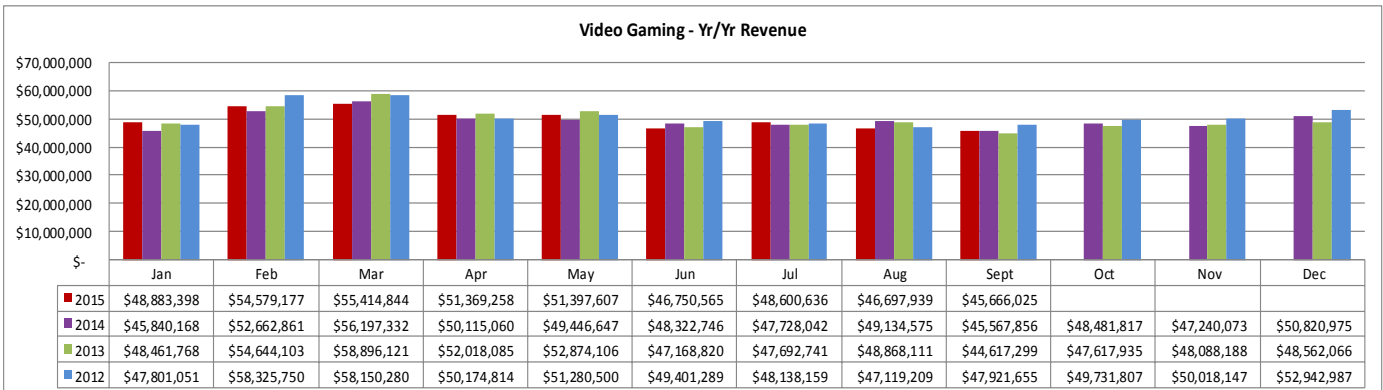

GROSS GAMING REVENUE

Source: Louisiana State Police