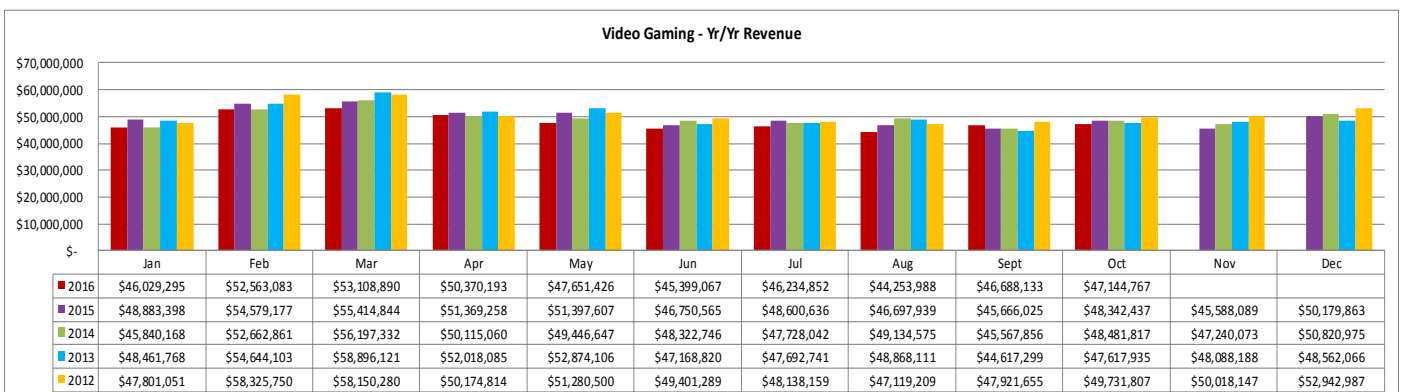

GROSS GAMING REVENUE

Source: Louisiana State Police