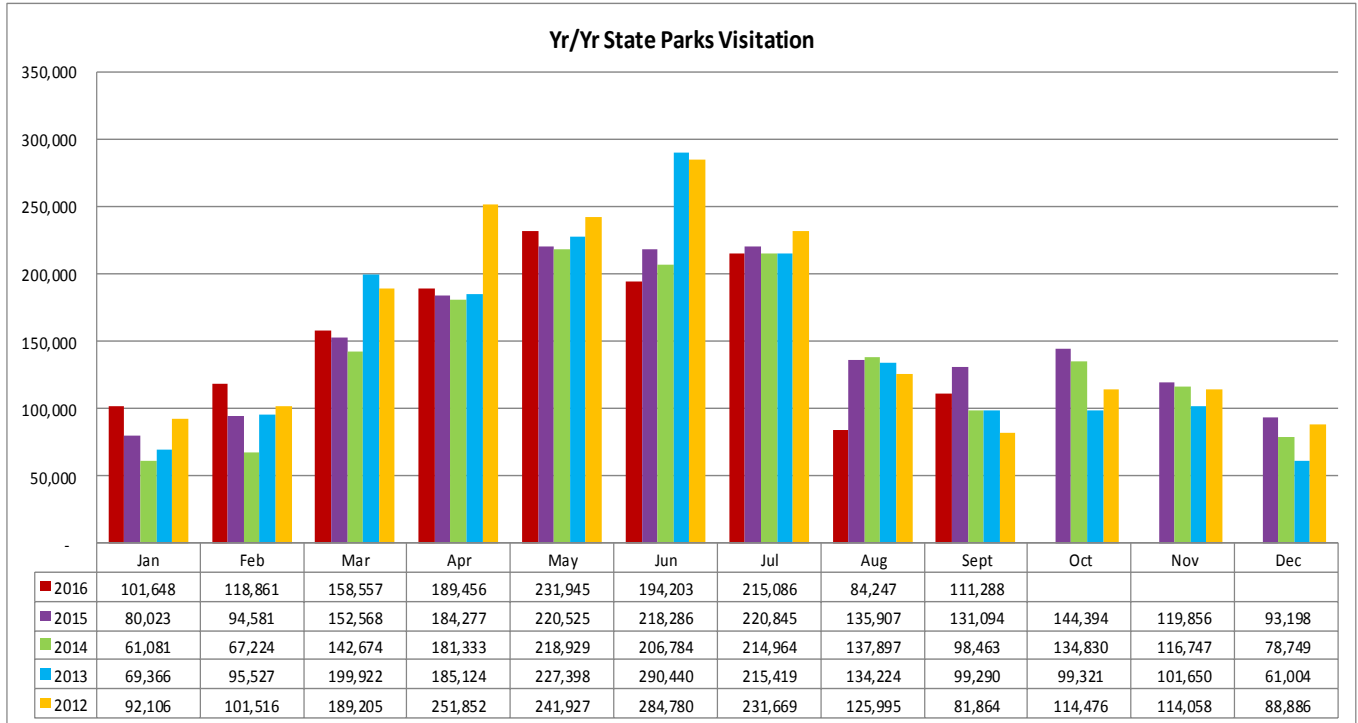

LOUISIANATRAVEL.COM

LouisianaTravel.com website showed a decrease of 14 percent in total web visits in September 2016 over September 2015.

Source: Google Analytics

STATE PARKS

STATE HISTORIC SITES

Source: Louisiana State Parks

For more information, contact Latoya Wells, Reservation System Director, at lwells@crt.la.gov or at 225.342.9519

WELCOME CENTERS

Statewide welcome centers had a decrease of 9.2 percent in visitation in September 2016 over September 2015. Note: Capitol Park closed to visitors in July 2015 & Vinton remains closed for reconstruction.

Welcome Centers Visitor Totals

International - Sept 2016	
United Kingdom	3,345
Australia	2,191
France	1,178
Canada*	969
Germany	830

States** - Sept 2016	
Texas	9,319
Mississippi	5,202
Florida	4,661
Alabama	4,054
Georgia	2,132