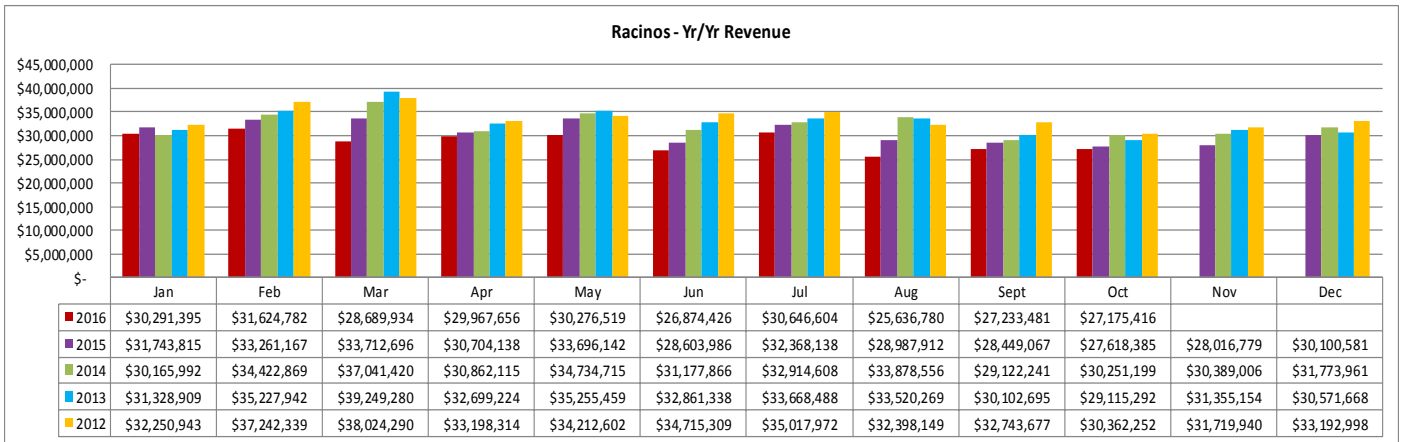

GROSS GAMING REVENUE

Source: Louisiana State Police