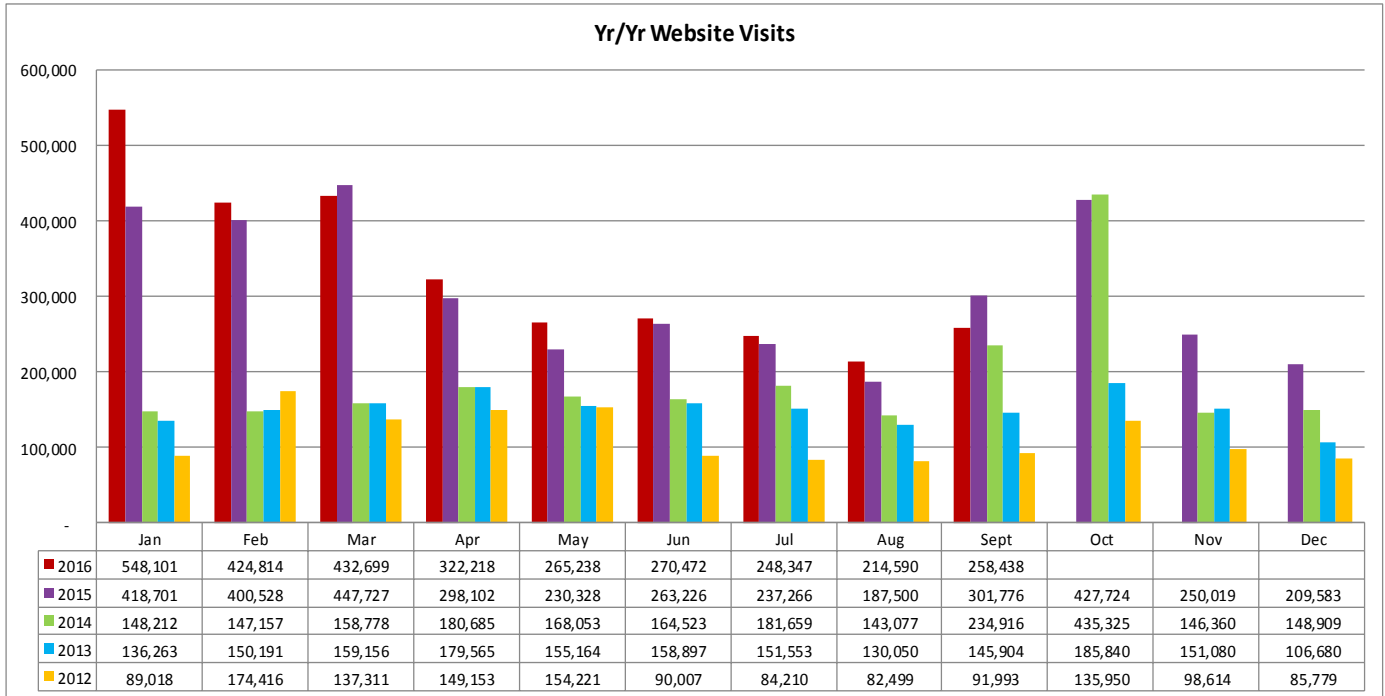

LOUISIANATRAVEL.COM

LouisianaTravel.com website showed a decrease of 14 percent in total web visits in September 2016 over September 2015.

Source: Google Analytics

STATE PARKS

STATE HISTORIC SITES

Source: Louisiana State Parks

For more information, contact Latoya Wells, Reservation System Director, at lwells@crt.la.gov or at 225.342.9519

WELCOME CENTERS

Statewide welcome centers had a decrease of 9.2 percent in visitation in September 2016 over September 2015. Note: Capitol Park closed to visitors in July 2015 & Vinton remains closed for reconstruction.

Welcome Centers Visitor Totals

International - Sept 2016	
United Kingdom	3,345
Australia	2,191
France	1,178
Canada*	969
Germany	830

States** - Sept 2016	
Texas	9,319
Mississippi	5,202
Florida	4,661
Alabama	4,054
Georgia	2,132