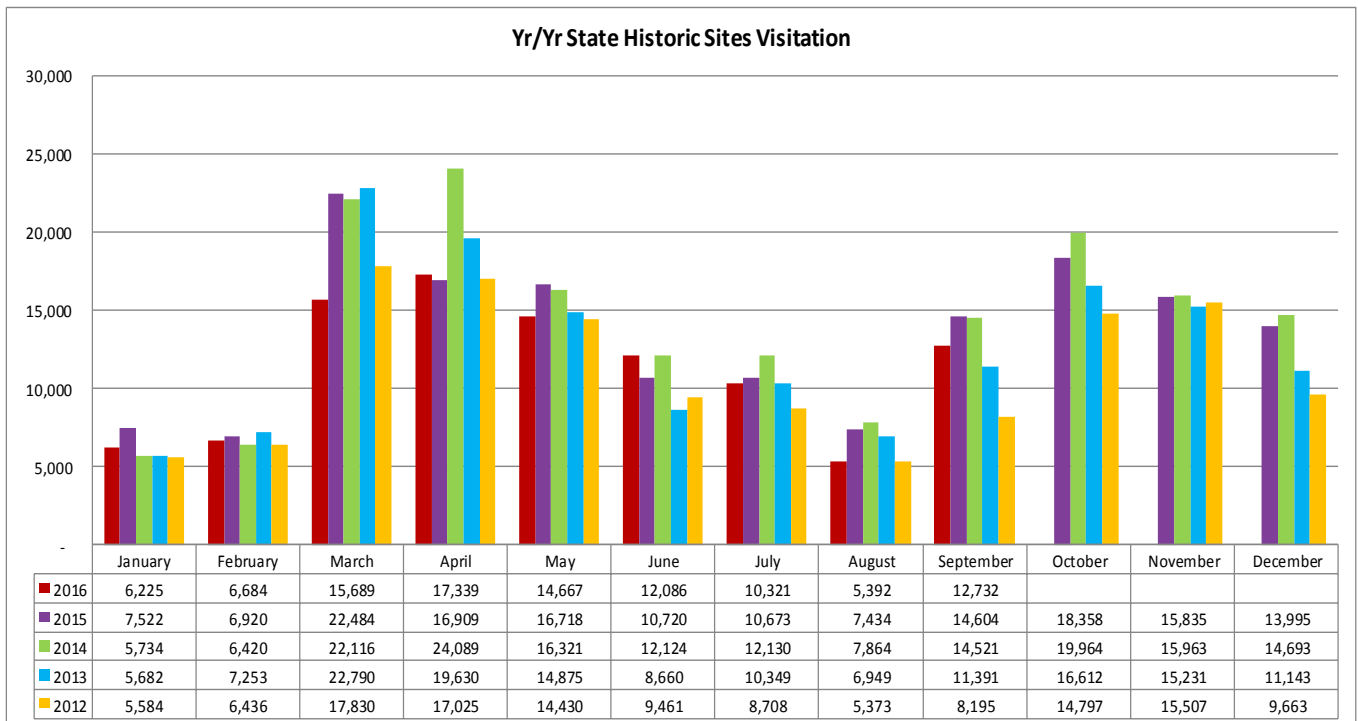

LOUISIANATRAVEL.COM

LouisianaTravel.com website showed a decrease of 14 percent in total web visits in September 2016 over September 2015.

Source: Google Analytics

STATE PARKS

STATE HISTORIC SITES

Source: Louisiana State Parks

Welcome Centers Visitor Totals

International - Sept 2016	
United Kingdom	3,345
Australia	2,191
France	1,178
Canada*	969
Germany	830

States** - Sept 2016	
Texas	9,319
Mississippi	5,202
Florida	4,661
Alabama	4,054
Georgia	2,132