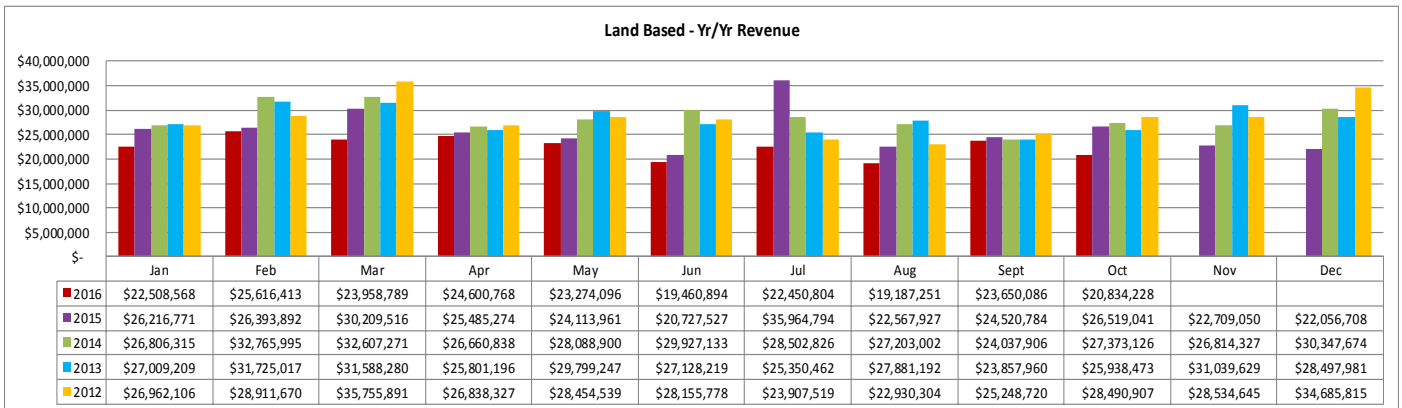

GROSS GAMING REVENUE

Source: Louisiana State Police