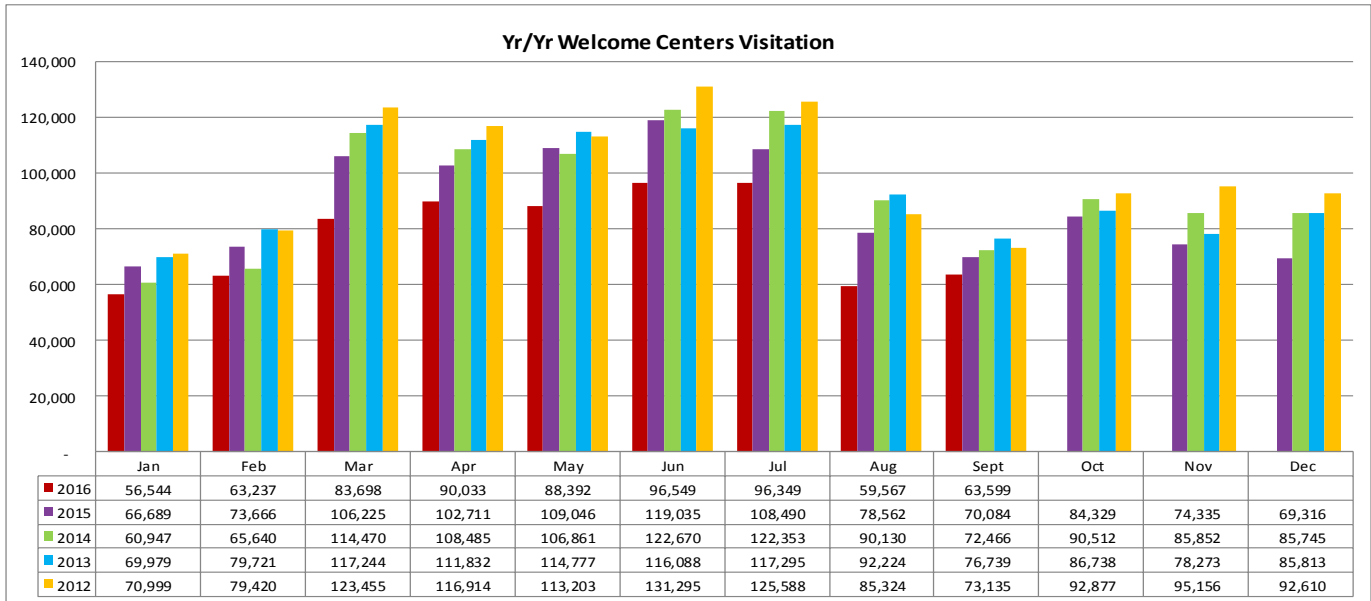

LOUISIANATRAVEL.COM

LouisianaTravel.com website showed a decrease of 14 percent in total web visits in September 2016 over September 2015.

Source: Google Analytics

STATE PARKS

STATE HISTORIC SITES

Source: Louisiana State Parks

For more information, contact Latoya Wells, Reservation System Director, at lwells@crt.la.gov or at 225.342.9519

WELCOME CENTERS

Statewide welcome centers had a decrease of 9.2 percent in visitation in September 2016 over September 2015. Note: Capitol Park closed to visitors in July 2015 & Vinton remains closed for reconstruction.