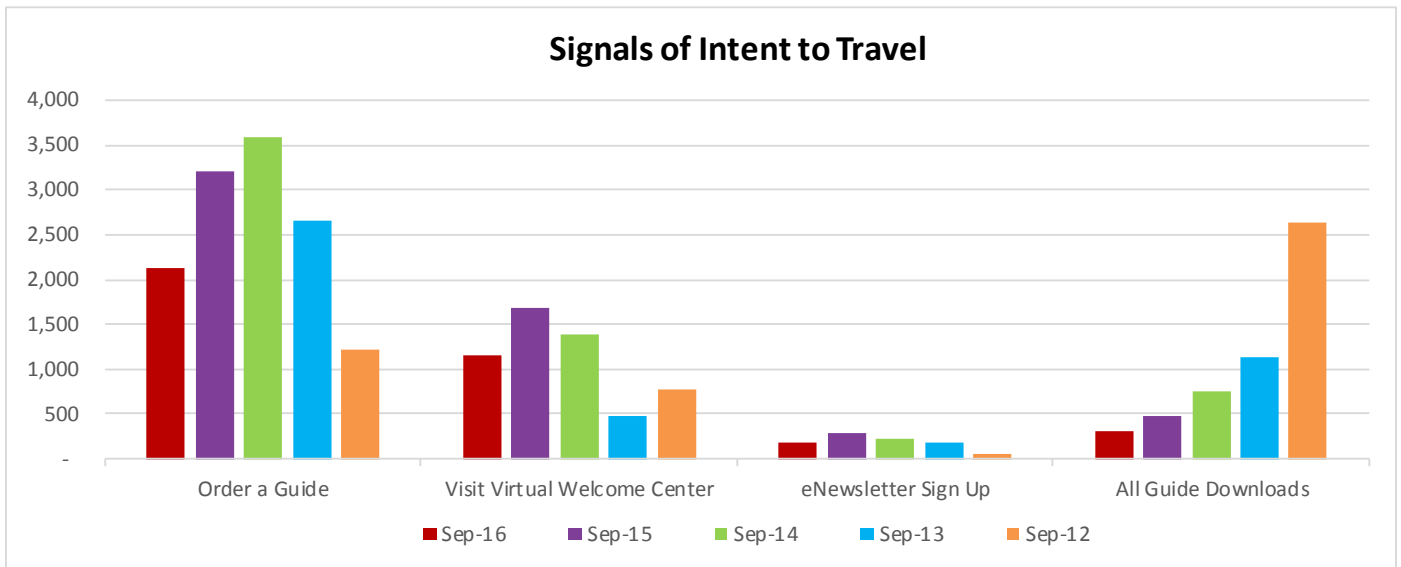

LOUISIANATRAVEL.COM

LouisianaTravel.com website showed a decrease of 14 percent in total web visits in September 2016 over September 2015.

Source: Google Analytics

STATE PARKS

STATE HISTORIC SITES

Source: Louisiana State Parks

For more information, contact Latoya Wells, Reservation System Director, at lwells@crt.la.gov or at 225.342.9519

WELCOME CENTERS

Statewide welcome centers had a decrease of 9.2 percent in visitation in September 2016 over September 2015. Note: Capitol Park closed to visitors in July 2015 & Vinton remains closed for reconstruction.