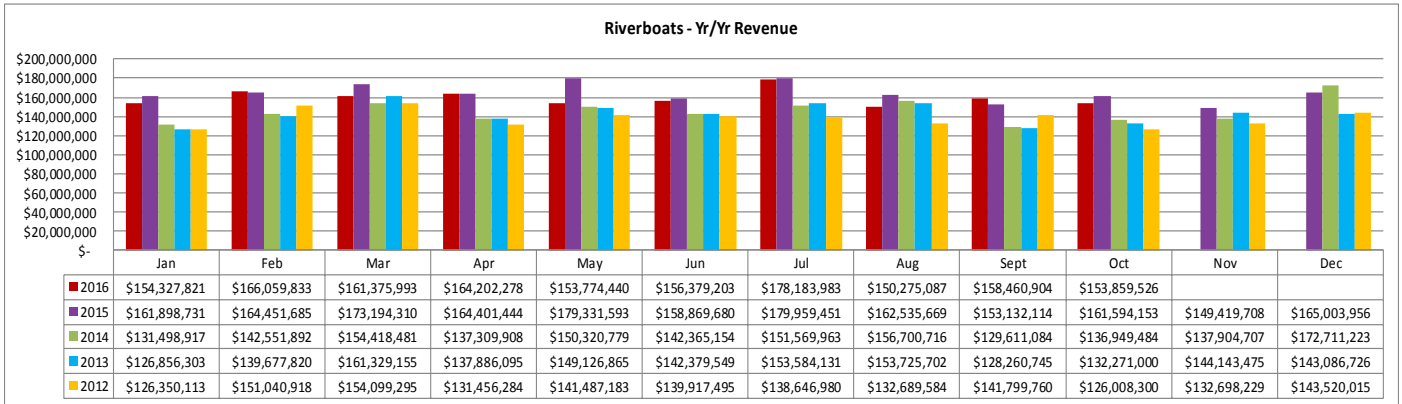

GROSS GAMING REVENUE

Source: Louisiana State Police