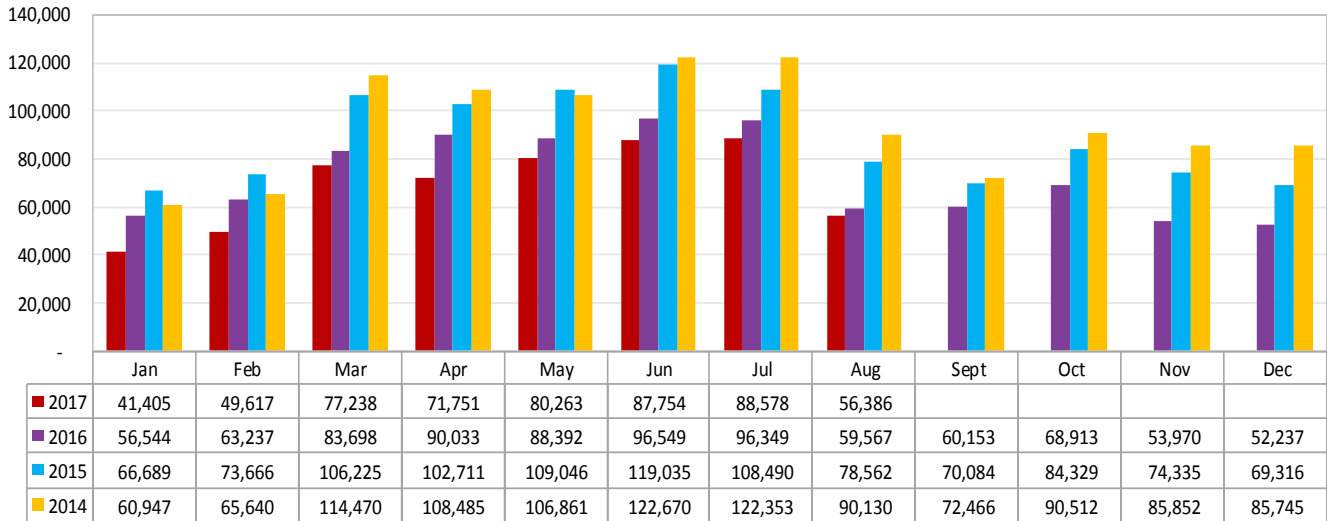

## Welcome Centers Yr/Yr Visitation

Statewide welcome centers had a slight decrease of 5 percent in visitation in August 2017 over August 2016.  
Note: Vinton remains closed for reconstruction.