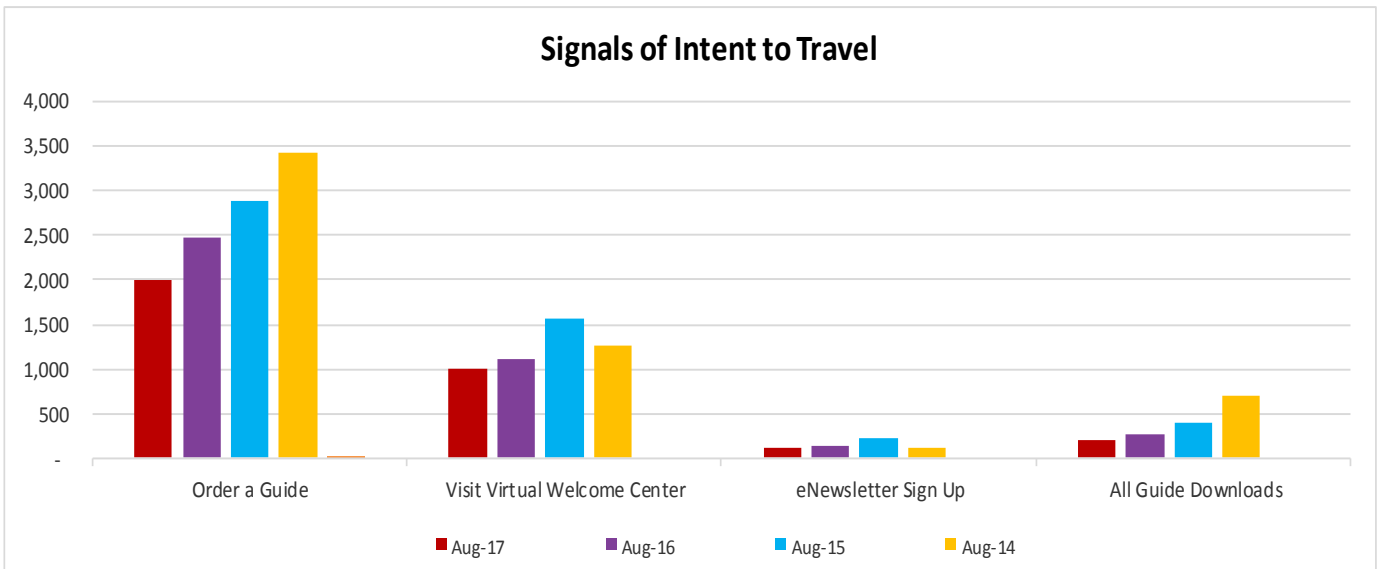

**LOUISIANATRAVEL.COM**

LouisianaTravel.com website showed a decrease of 15.5 percent in total web visits in August 2017 over August 2016.

Source: Google Analytics