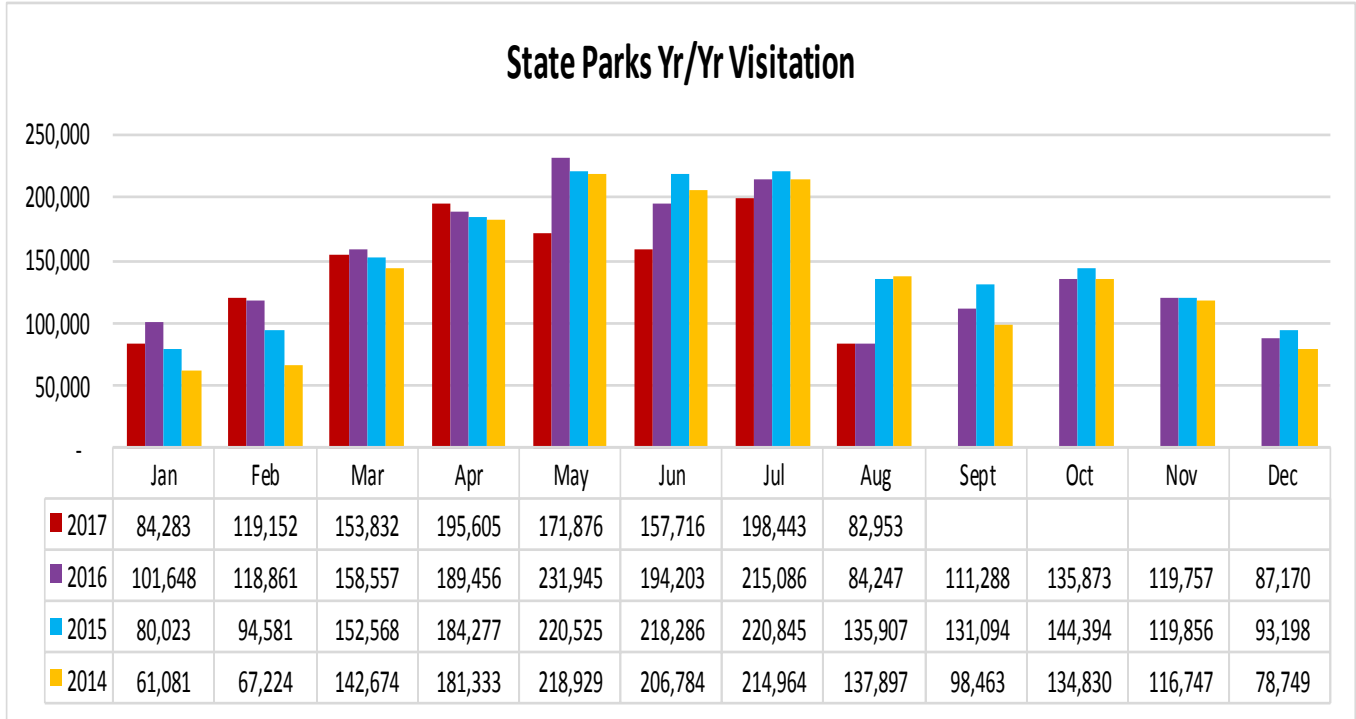

STATE PARKS