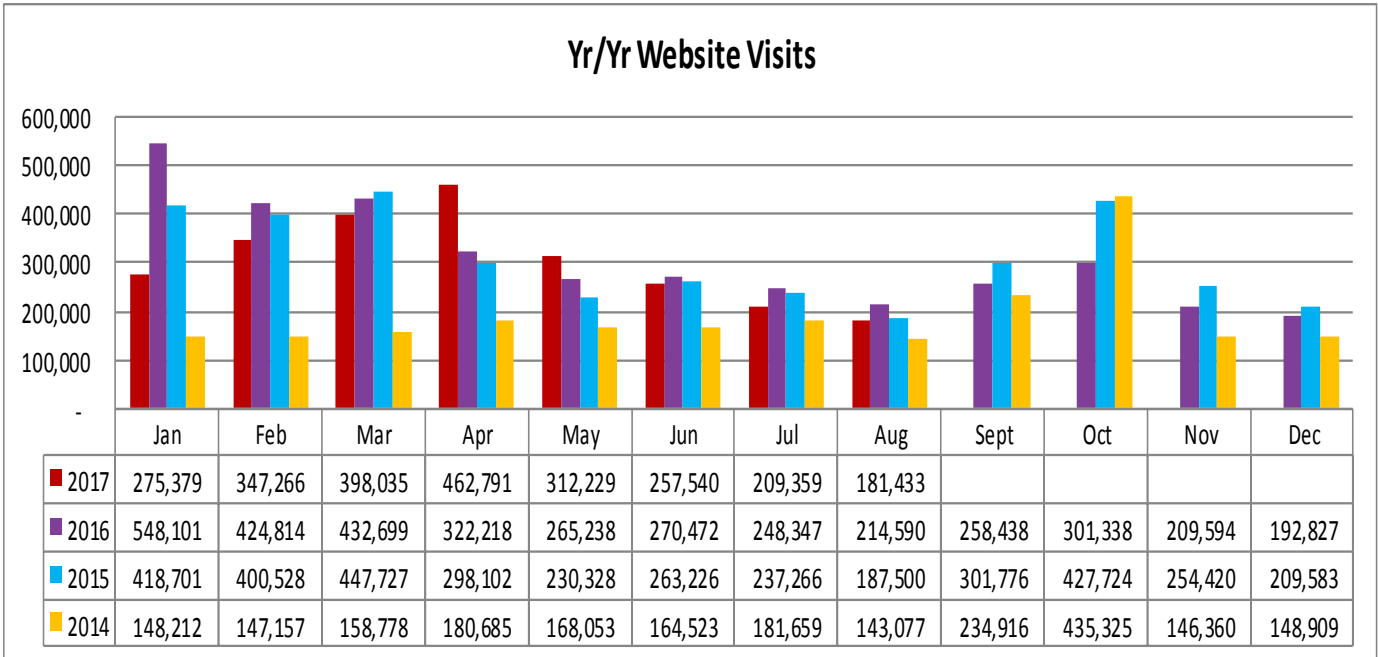

**LOUISIANATRAVEL.COM**

LouisianaTravel.com website showed a decrease of 15.5 percent in total web visits in August 2017 over August 2016.

Source: Google Analytics