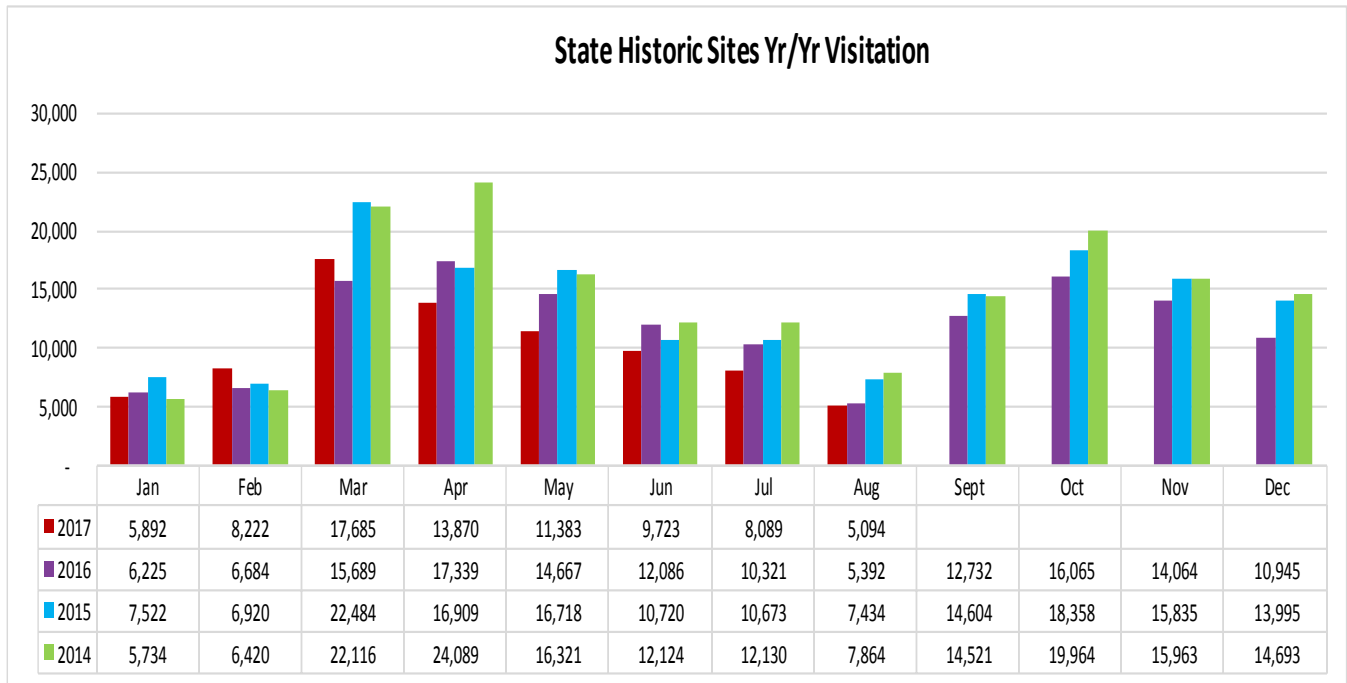

STATE HISTORIC SITES

Source: Louisiana State Parks

For more information, contact Latoya Wells, Reservation System Director, at lwells@crt.la.gov or at 225.342.9519