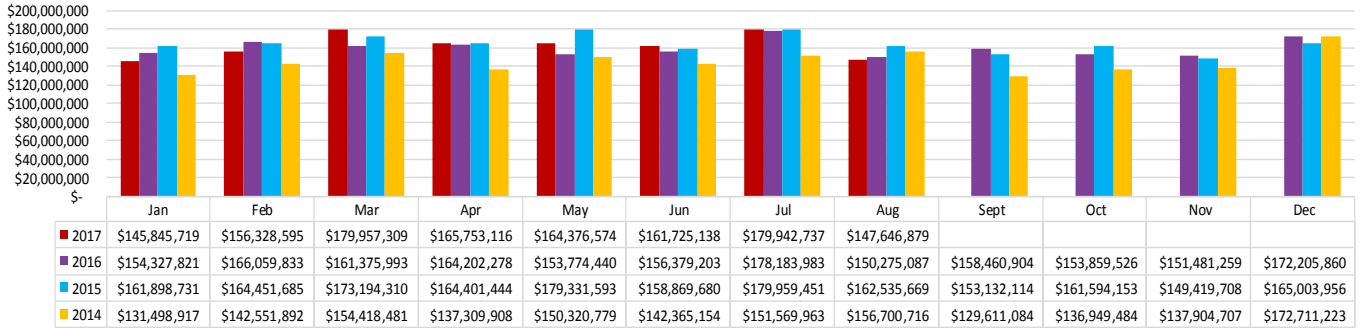

GROSS GAMING REVENUE

Riverboats - Yr/Yr Revenue