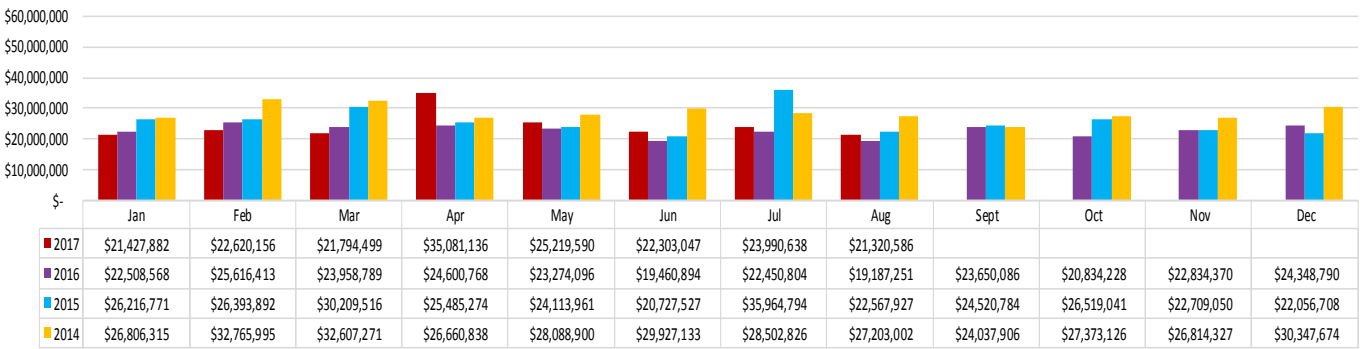

Land Based - Yr/Yr Revenue