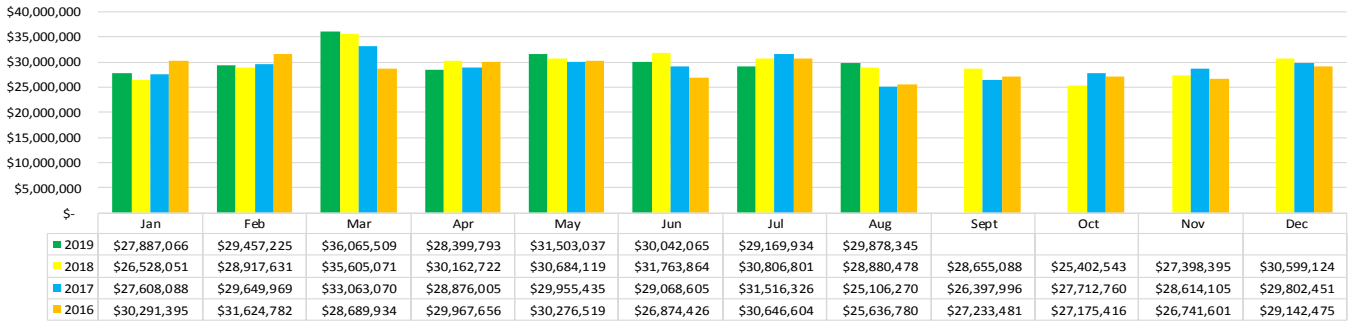

* Includes all of Canadian provinces in total. ** Excludes Louisiana residents.

Source: Louisiana Welcome Centers

For individual Welcome Center visitation numbers, contact Jason Miller at capitolparkwcl@crt.la.gov.

GROSS GAMING REVENUE

Riverboats - Yr/Yr Revenue

Racinos - Yr/Yr Revenue

Land Based - Yr/Yr Revenue

Video Gaming - Yr/Yr Revenue