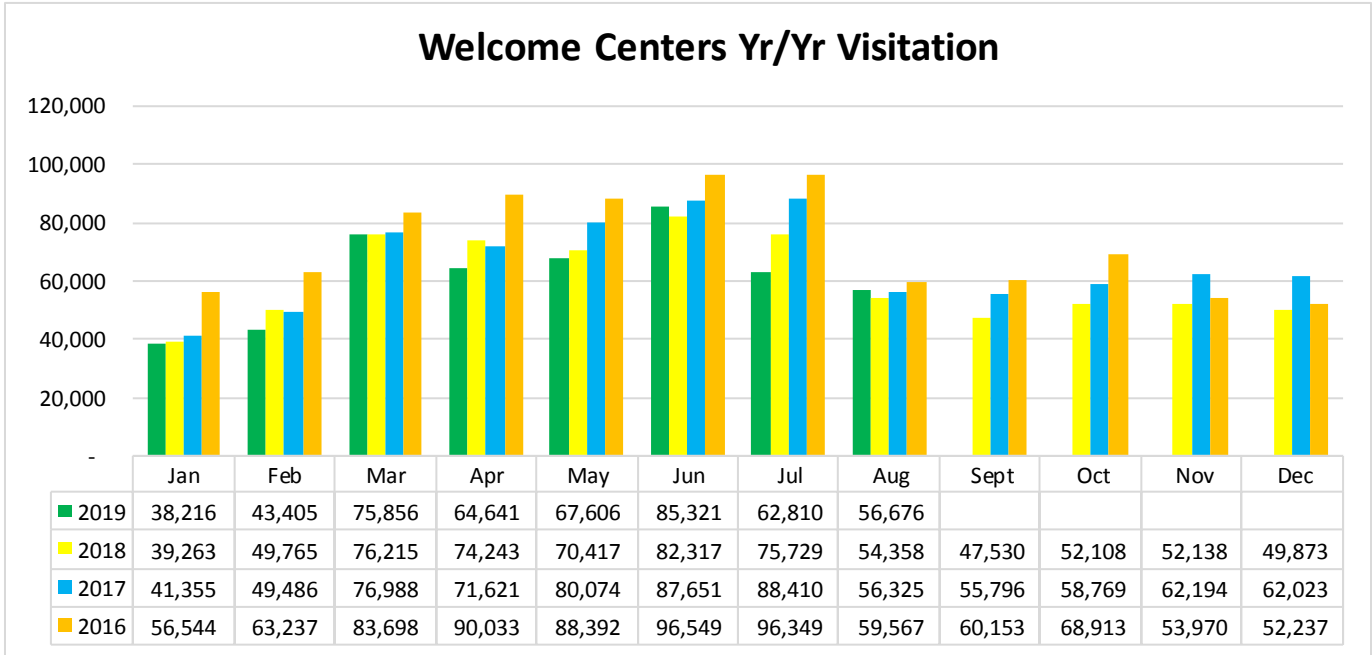

LOUISIANATRAVEL.COM

LouisianaTravel.com website showed a decrease of 13 percent in total website visits in August 2019 over August 2018.

Source: Google Analytics

STATE PARKS

STATE HISTORIC SITES

Source: Louisiana State Parks

For more information, contact Latoya Wells, Reservation System Director, at lwells@crt.la.gov or at 225.342.9519

WELCOME CENTERS

Statewide welcome centers had an increase of 4.3 percent in visitation in August 2019 over August 2018.