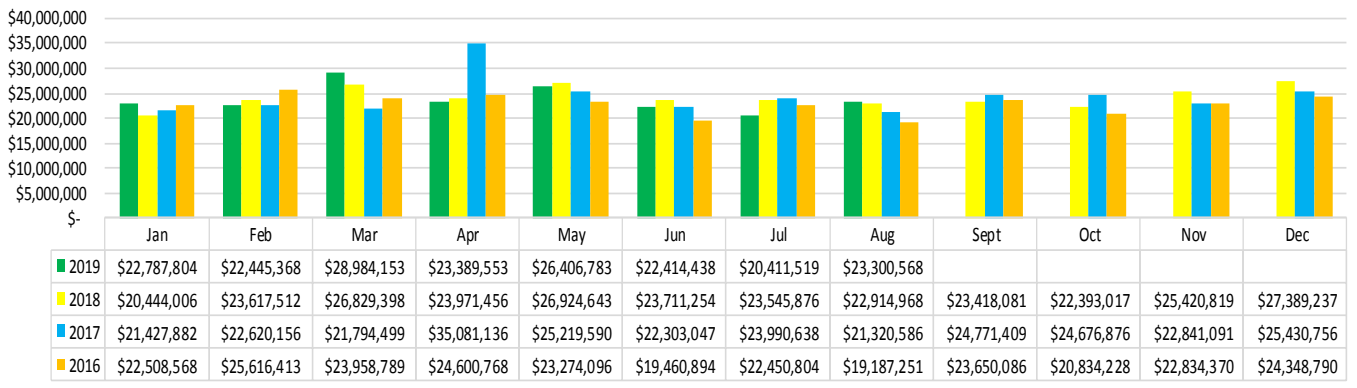

GROSS GAMING REVENUE

Riverboats - Yr/Yr Revenue

Racinos - Yr/Yr Revenue

Land Based - Yr/Yr Revenue

Video Gaming - Yr/Yr Revenue