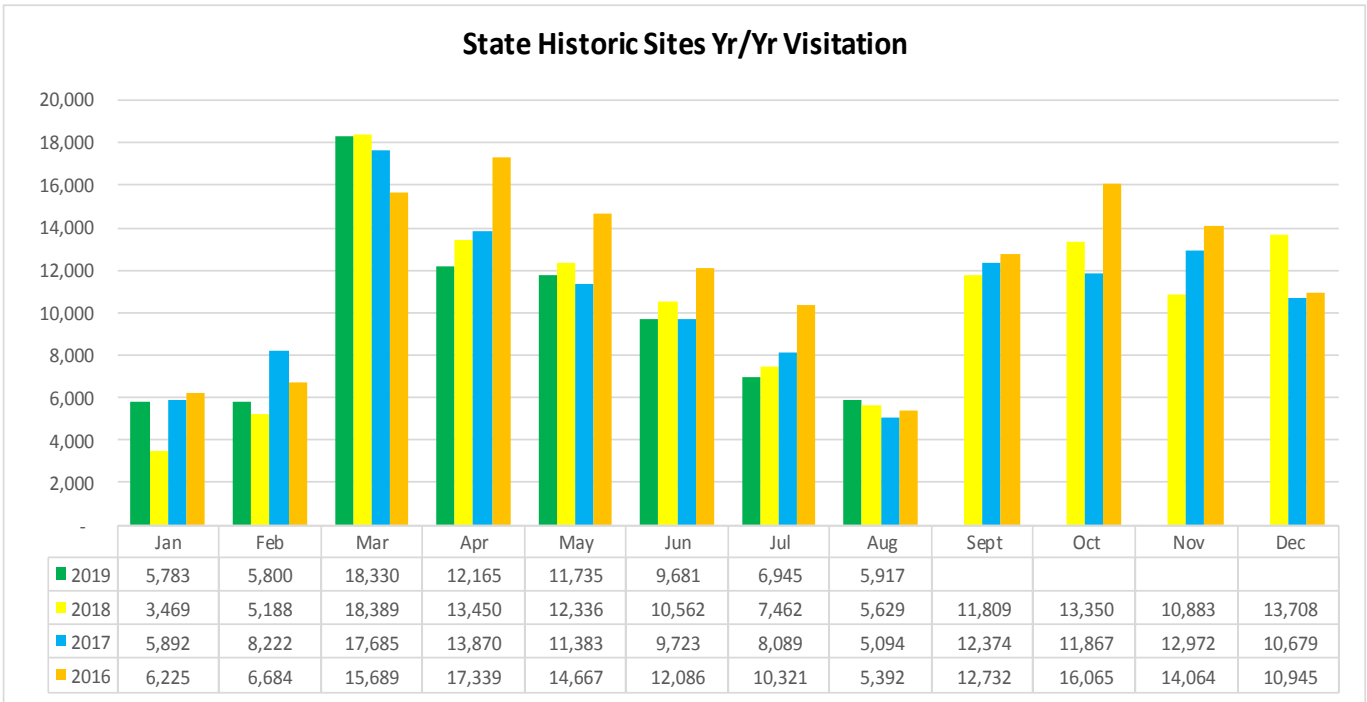

LOUISIANATRAVEL.COM

LouisianaTravel.com website showed a decrease of 13 percent in total website visits in August 2019 over August 2018.

Source: Google Analytics

STATE PARKS

STATE HISTORIC SITES

Source: Louisiana State Parks

For more information, contact Latoya Wells, Reservation System Director, at lwells@crt.la.gov or at 225.342.9519

WELCOME CENTERS

Statewide welcome centers had an increase of 4.3 percent in visitation in August 2019 over August 2018.

Note: The Capitol Park, Vidalia, and the Alexandria I-49 Welcome Centers are permanently closed to visitors.

Welcome Centers Visitor Totals

International - Aug 2019	
Mexico	1,450
France	1,425
Germany	716
Canada*	441
United Kingdom	441