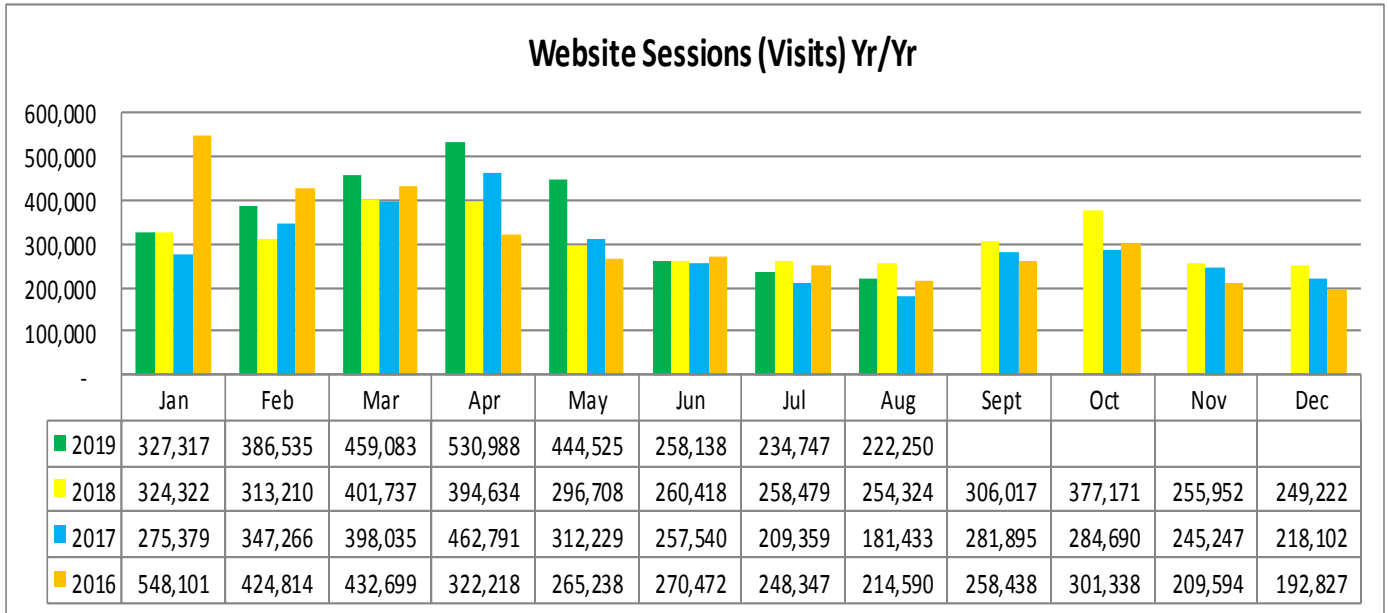

LOUISIANATRAVEL.COM

LouisianaTravel.com website showed a decrease of 13 percent in total website visits in August 2019 over August 2018.

Source: Google Analytics

STATE PARKS

STATE HISTORIC SITES

Source: Louisiana State Parks

For more information, contact Latoya Wells, Reservation System Director, at lwells@crt.la.gov or at 225.342.9519

WELCOME CENTERS

Statewide welcome centers had an increase of 4.3 percent in visitation in August 2019 over August 2018.