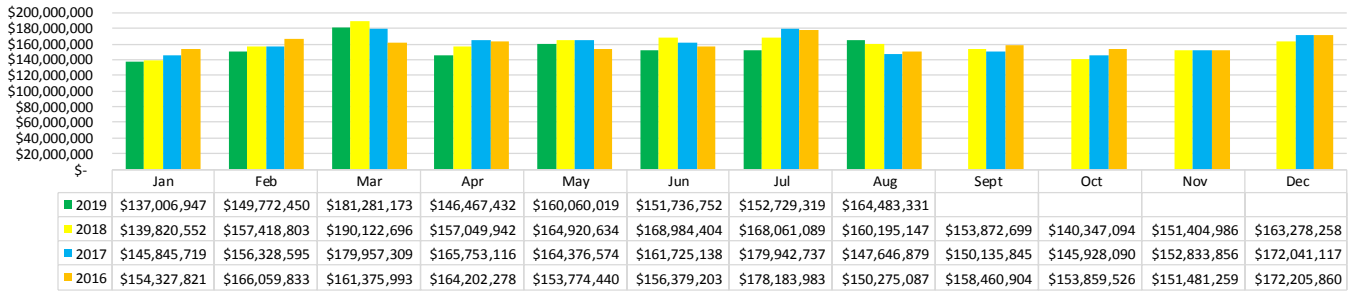

GROSS GAMING REVENUE

Riverboats - Yr/Yr Revenue