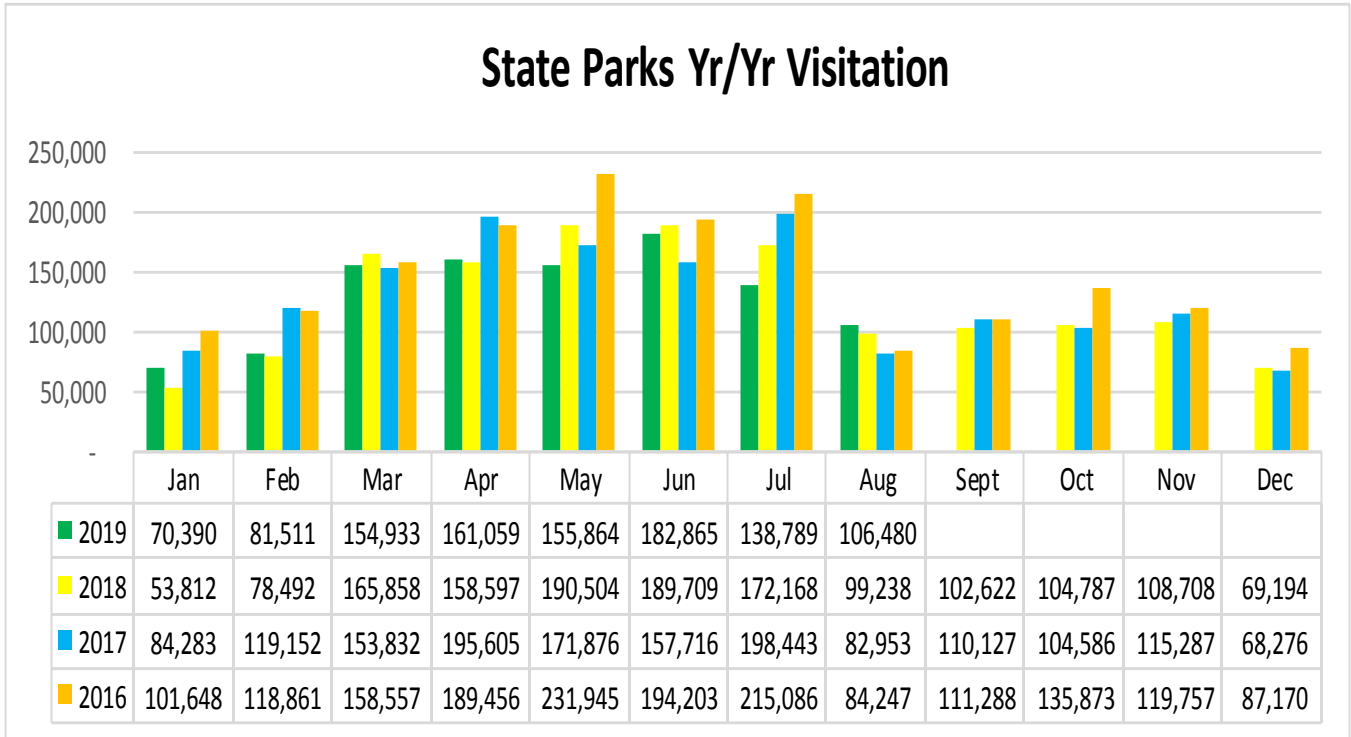

LOUISIANATRAVEL.COM

LouisianaTravel.com website showed a decrease of 13 percent in total website visits in August 2019 over August 2018.

Source: Google Analytics

STATE PARKS

STATE HISTORIC SITES

Source: Louisiana State Parks

For more information, contact Latoya Wells, Reservation System Director, at lwells@crt.la.gov or at 225.342.9519

WELCOME CENTERS

Statewide welcome centers had an increase of 4.3 percent in visitation in August 2019 over August 2018.

Note: The Capitol Park, Vidalia, and the Alexandria I-49 Welcome Centers are permanently closed to visitors.

Welcome Centers Visitor Totals

International - Aug 2019	
Mexico	1,450
France	1,425
Germany	716
Canada*	441
United Kingdom	441