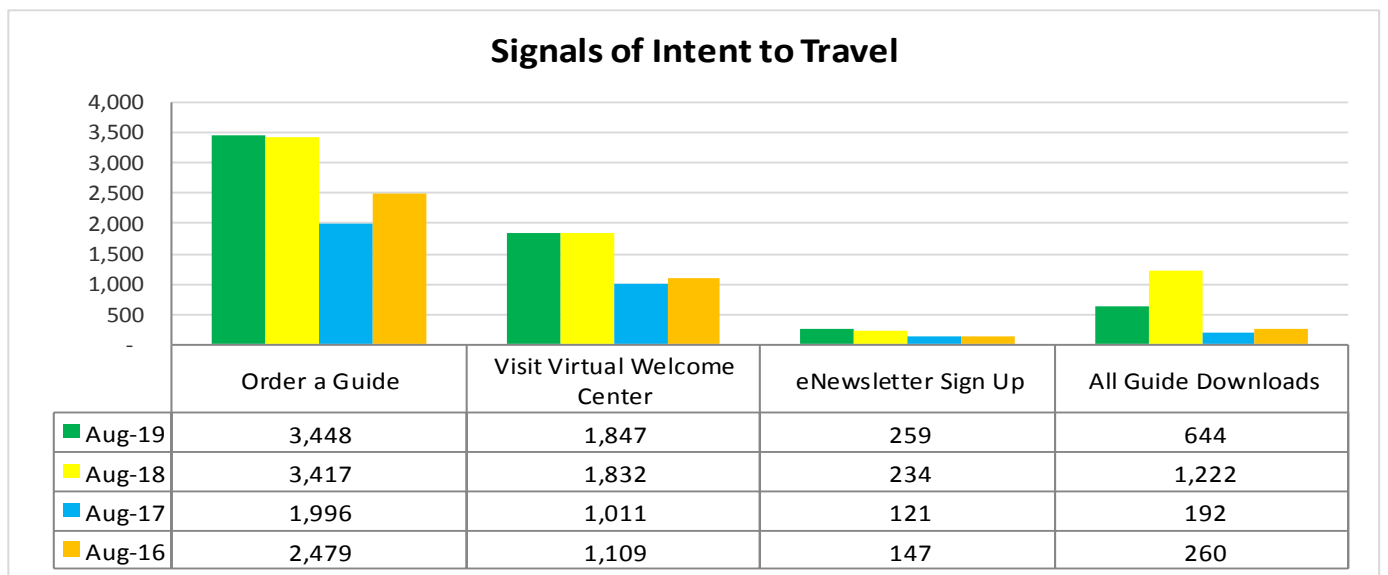

LOUISIANATRAVEL.COM

LouisianaTravel.com website showed a decrease of 13 percent in total website visits in August 2019 over August 2018.

Source: Google Analytics

STATE PARKS

STATE HISTORIC SITES

Source: Louisiana State Parks

For more information, contact Latoya Wells, Reservation System Director, at lwells@crt.la.gov or at 225.342.9519

WELCOME CENTERS

Statewide welcome centers had an increase of 4.3 percent in visitation in August 2019 over August 2018.