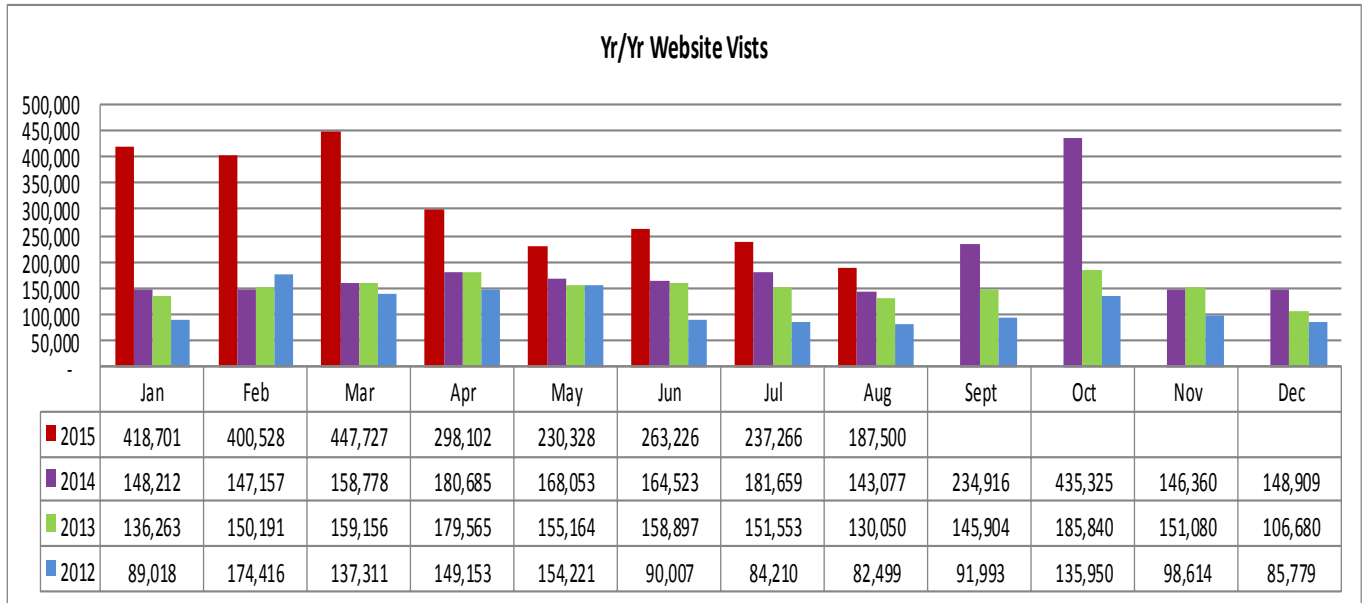

### LOUISIANATRAVEL.COM

LouisianaTravel.com website showed an increase of 31 percent in total web visits in August 2015 over August 2014.

Source: Google Analytics