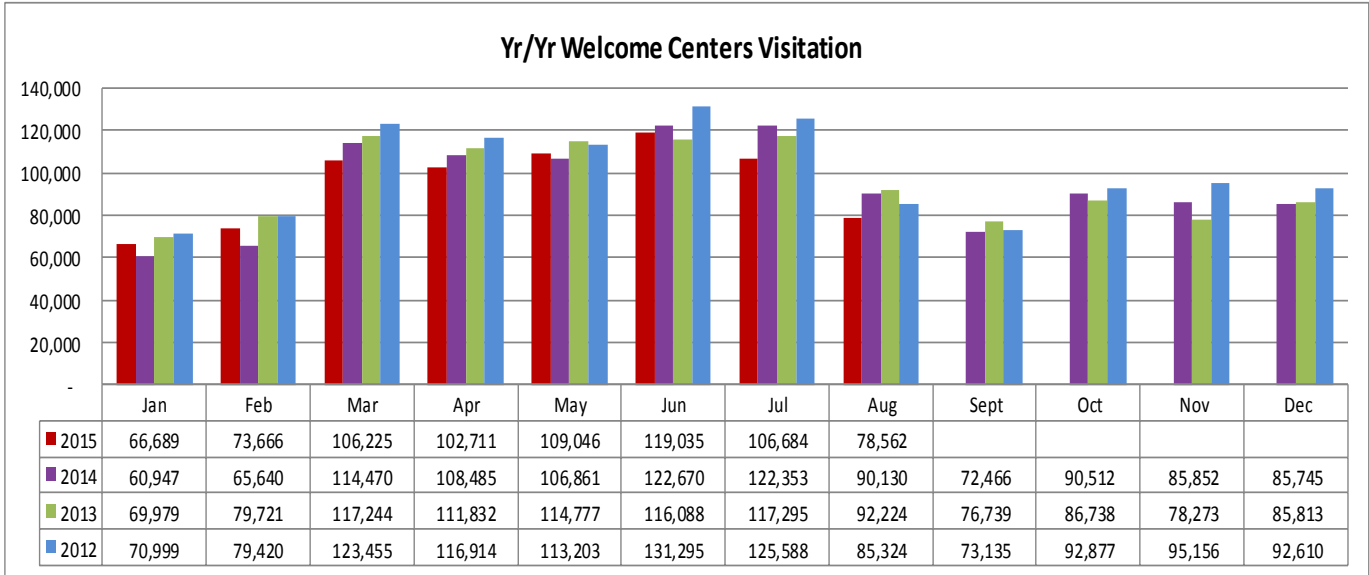

WELCOME CENTERS

Statewide welcome centers had a decrease of 13 percent in visitation in August 2015 over August 2014 due to two welcome centers, Capitol Park & Vinton, being closed since July.

Welcome Centers Visitor Totals

International - Aug 2015	
France	1,609
Canada*	865
Germany	621
United Kingdom	525
Australia	447

States** - Aug 2015	
Texas	18,598
Mississippi	6,079
Florida	5,096
Alabama	3,875
Georgia	1,763

Cities** - Aug 2015	
Houston, TX	1,709
Fort Worth, TX	768
Austin, TX	724
Mobile, AL	715
Dallas, TX	667

International Jan - Aug 2015	
Canada*	15,970
France	8,275
United Kingdom	5,002
Mexico	4,669
Germany	4,625

States** Jan - Aug 2015	
Texas	171,356
Mississippi	64,799
Florida	44,718
Alabama	38,180
Georgia	22,004

Cities** Jan - Aug 2015	
Houston, TX	29,525
Mobile, AL	7,648
San Antonio, TX	6,051
Pensacola, FL	5,423
Dallas, TX	5,197

* Includes all of Canadian provinces in total. ** Excludes Louisiana residents.

Source: Louisiana Welcome Centers

For individual Welcome Center visitation numbers, contact Nancy Broussard at nbroussard@crt.la.gov or 225.342.8122.