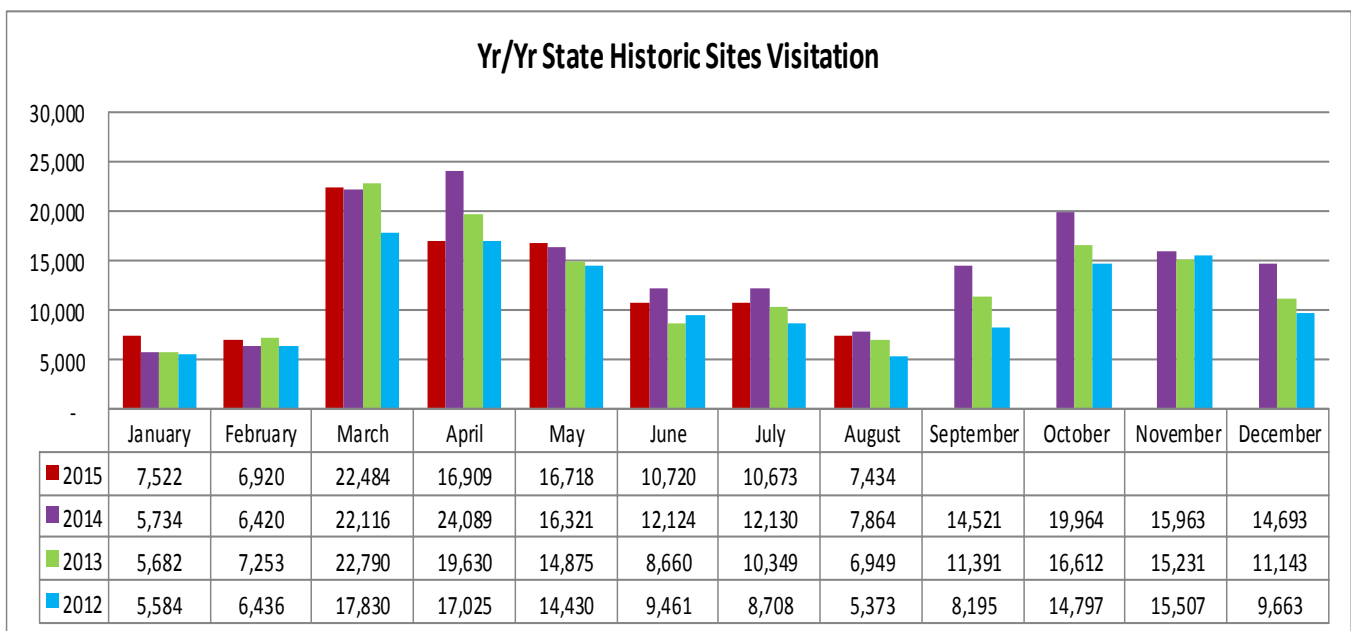

STATE HISTORIC SITES

Source: Louisiana State Parks

For detailed information, contact Reggie Dumas with State Parks at rdumas@crt.la.gov or 225.342.8106.