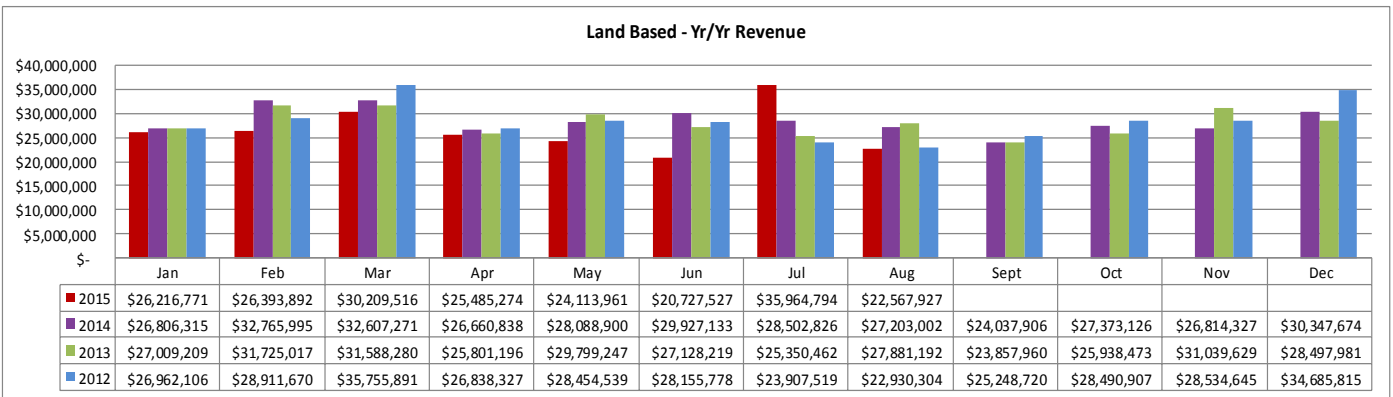

GROSS GAMING REVENUE

Source: Louisiana State Police