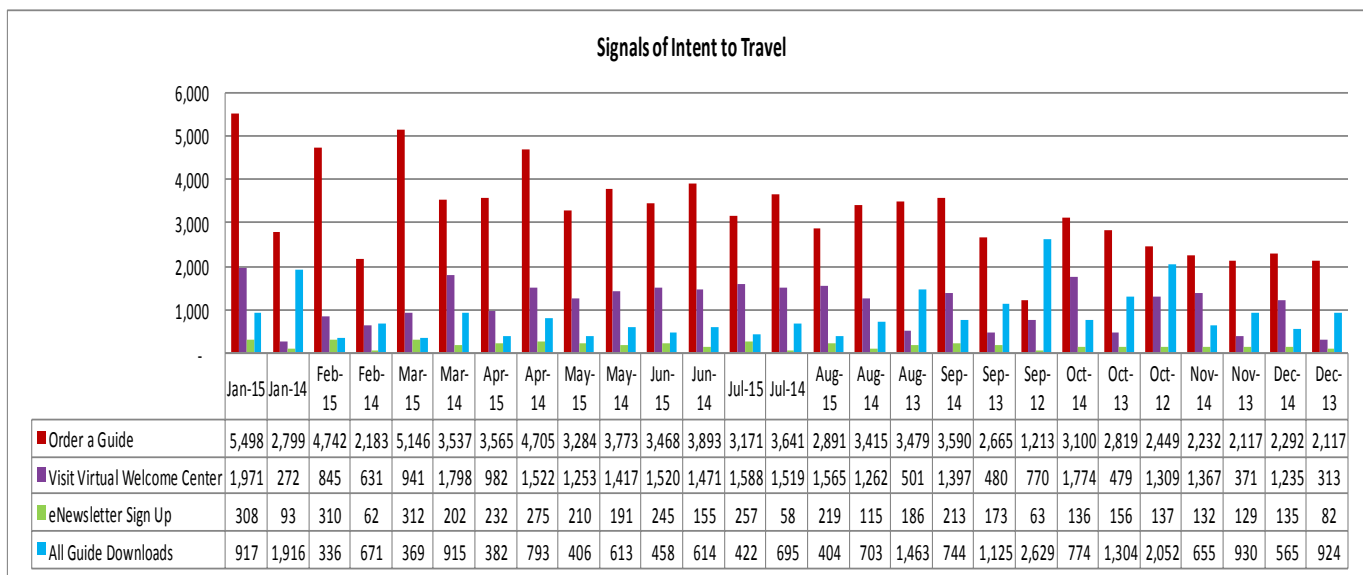

### LOUISIANATRAVEL.COM

LouisianaTravel.com website showed an increase of 31 percent in total web visits in August 2015 over August 2014.

Source: Google Analytics