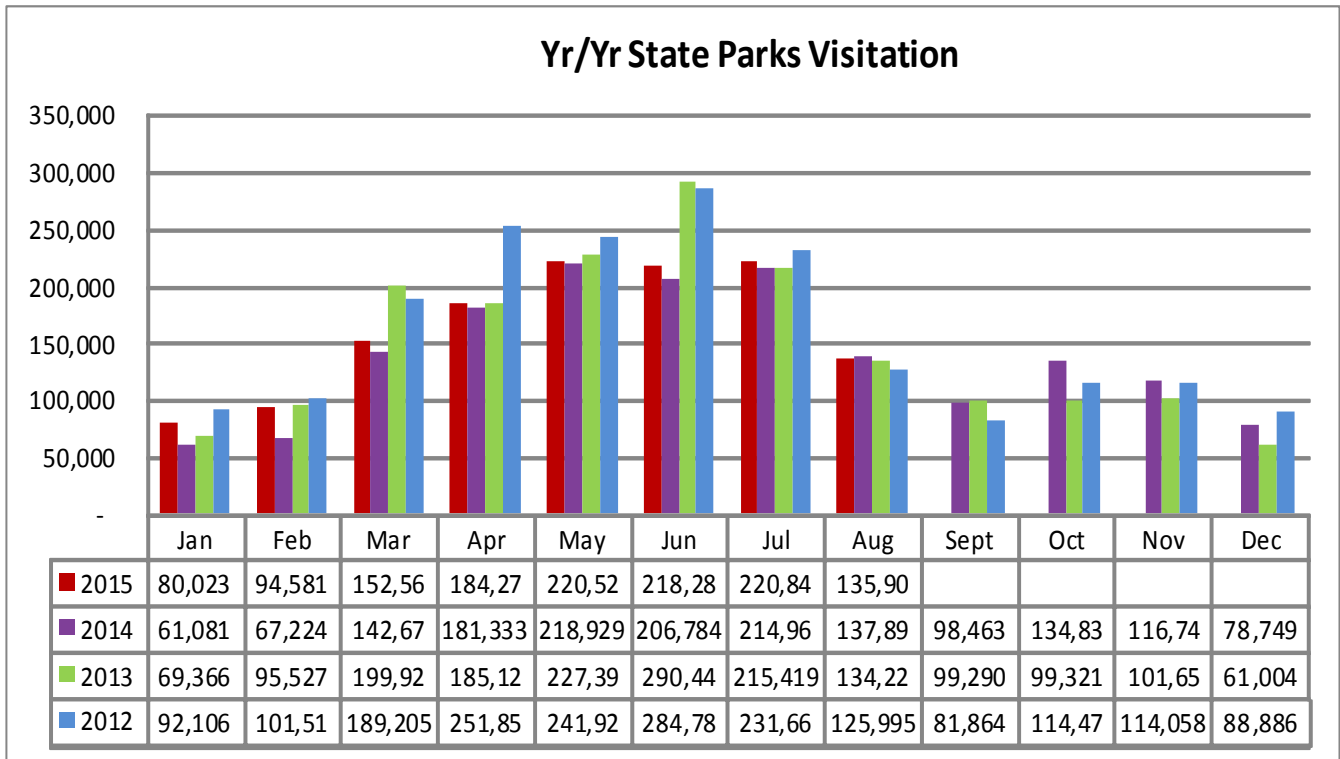

STATE PARKS