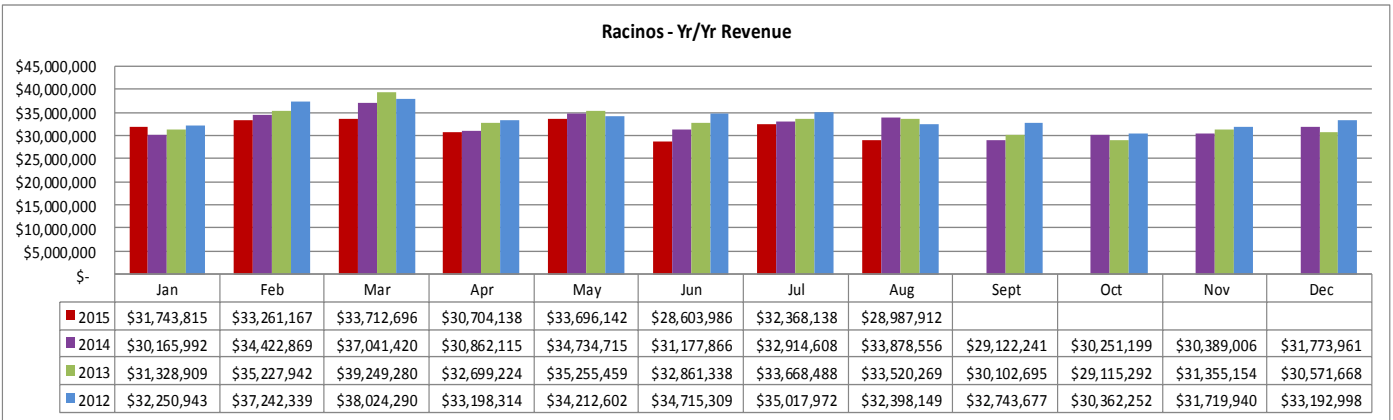

GROSS GAMING REVENUE

Source: Louisiana State Police