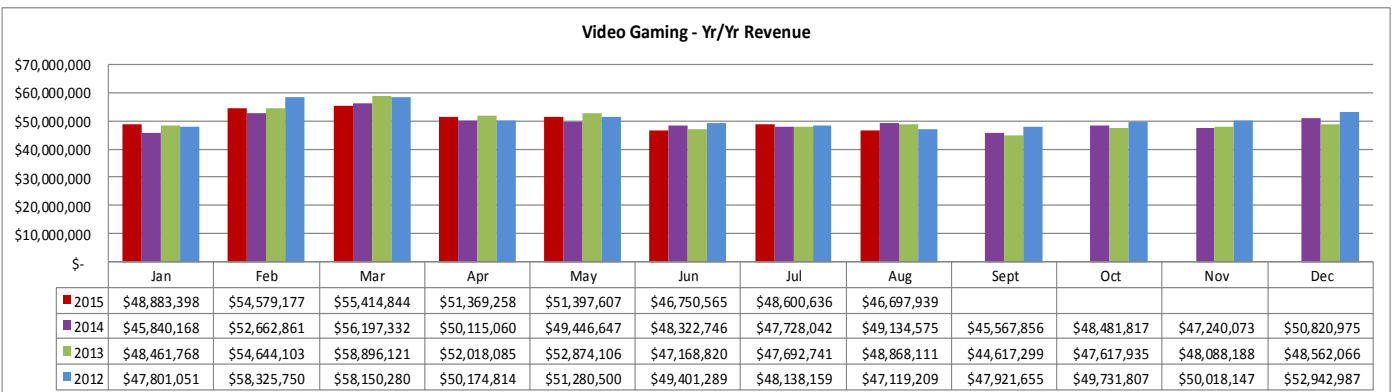

GROSS GAMING REVENUE

Source: Louisiana State Police