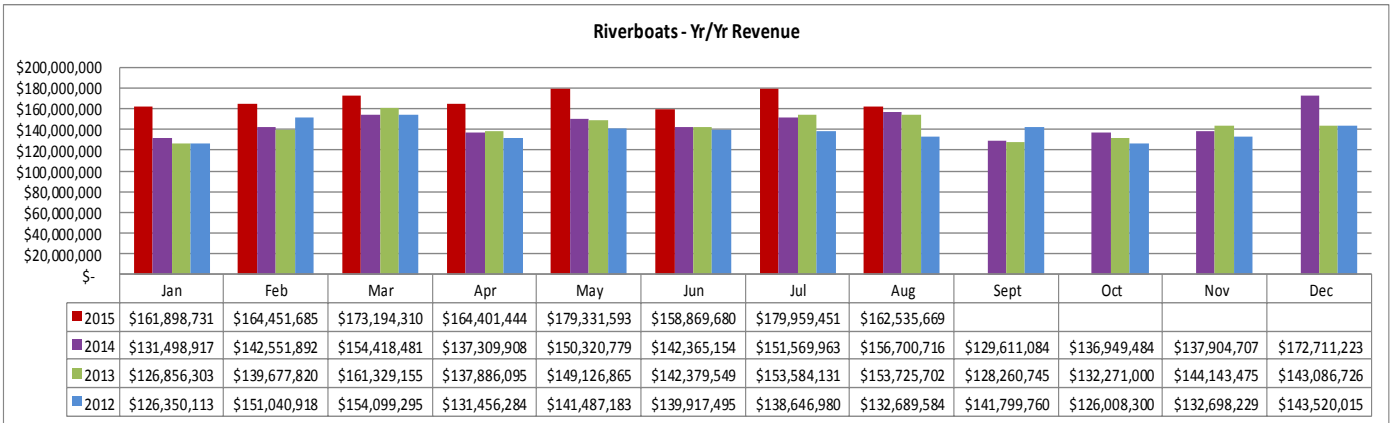

GROSS GAMING REVENUE

Source: Louisiana State Police